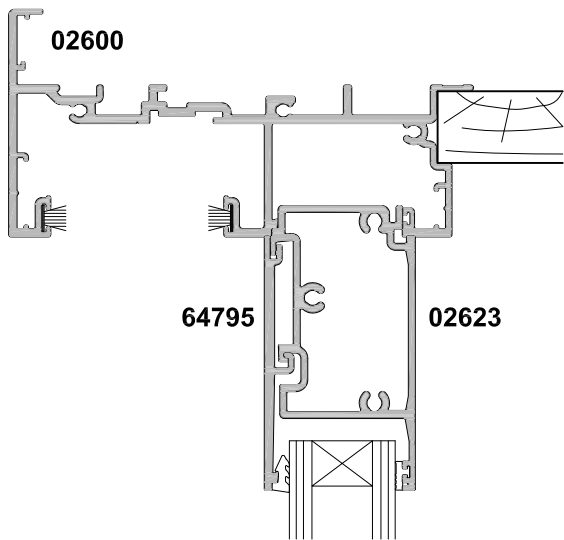

**METRO SERIES
SLIDING WINDOW
TWO PANEL FS**

CROSS SECTION

Date 15.05.18 Scale 1:2

SECTION A-A

SECTION B-B