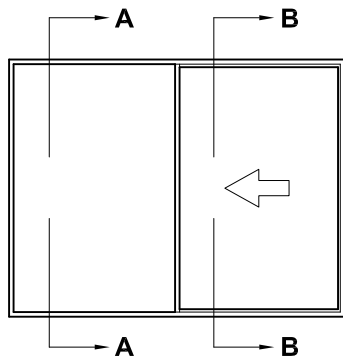

**METRO SERIES
SLIDING WINDOW
TWO PANEL FS**

CROSS SECTION

Date 15.05.18 Scale 1:2

SECTION A-A

SECTION B-B