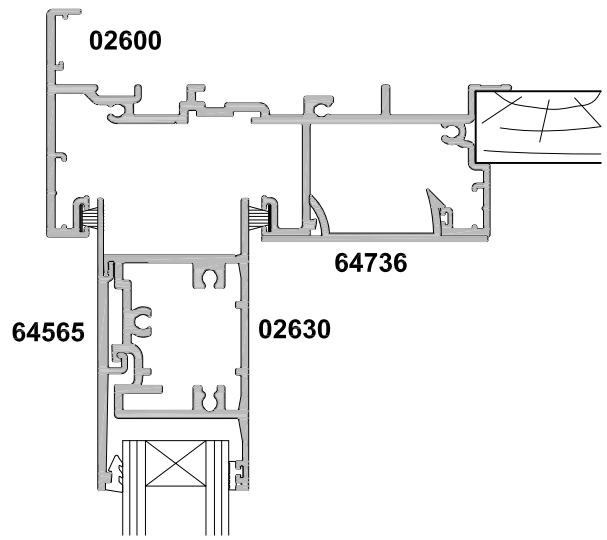

**METRO SERIES
SLIDING WINDOW
TWO PANEL FS**

CROSS SECTION

Date 15.05.18 Scale 1:2

SECTION A-A

SECTION B-B