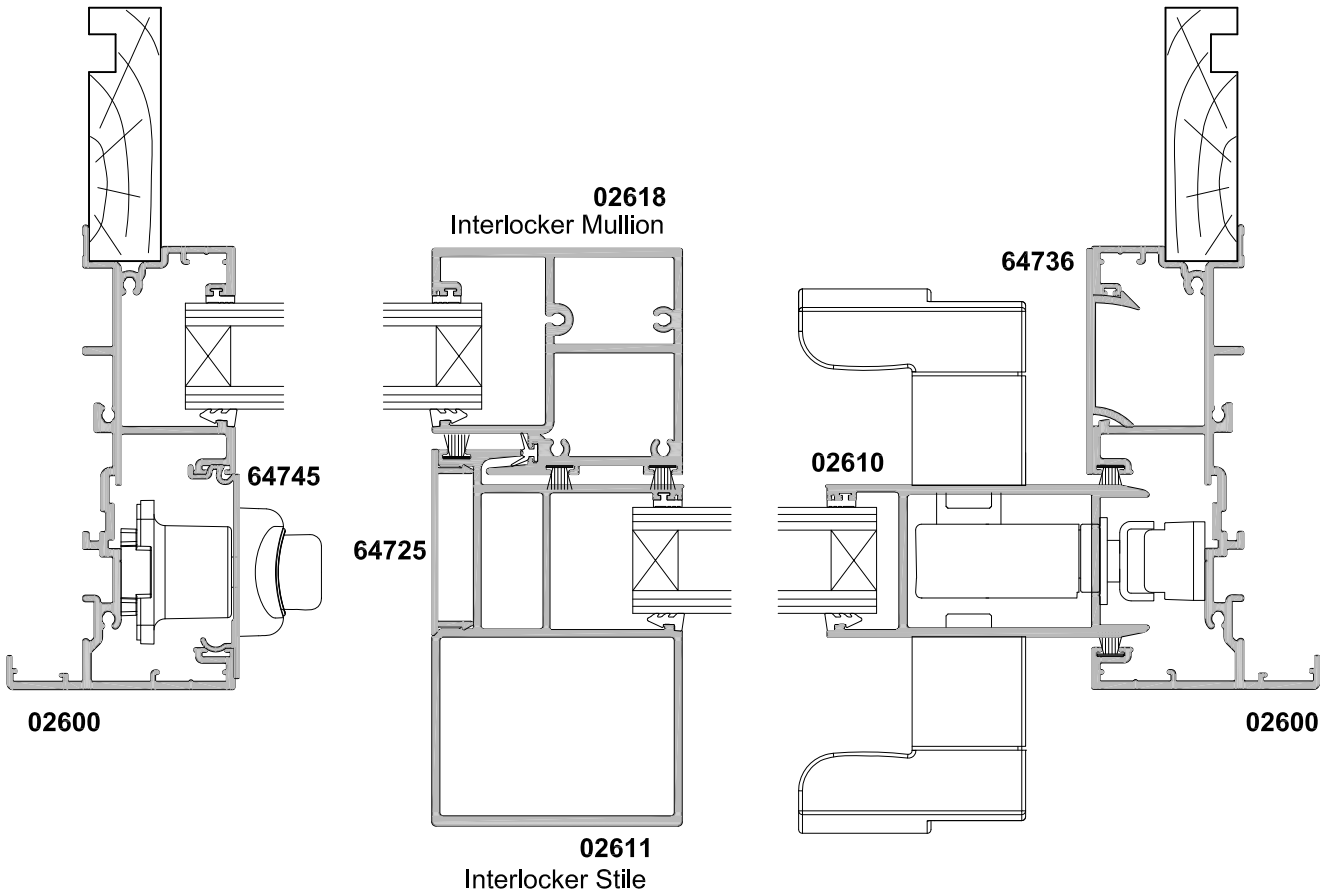

**METRO SERIES  
SLIDING DOOR  
TWO PANEL FS  
CROSS SECTION**

Date 01.07.16 Scale 1:2

**SECTION A-A**