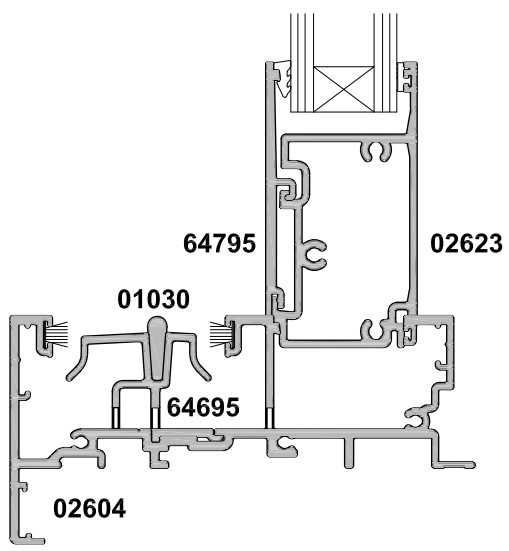

**METRO SERIES
SLIDING DOOR
TWO PANEL FS
CROSS SECTION**

Date 29.09.21 Scale 1:2

SECTION A-A

SECTION B-B

**HIGH THRESHOLD OPTION
REQUIRED WITH EXTRA HIGH WIND ZONE AND ABOVE**