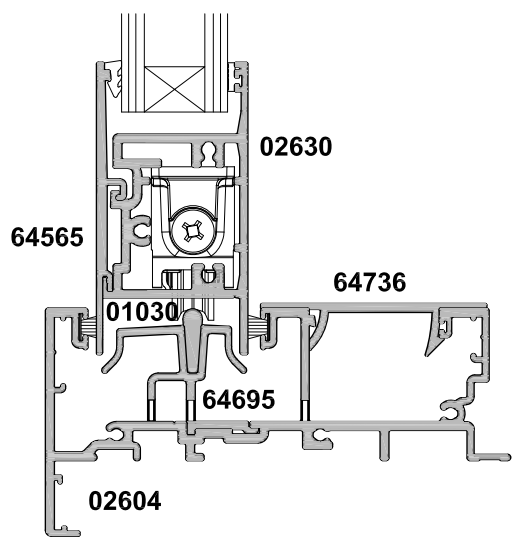

**METRO SERIES
SLIDING DOOR
TWO PANEL FS
CROSS SECTION**

Date 29.09.21 Scale 1:2

SECTION A-A

SECTION B-B

**HIGH THRESHOLD OPTION
REQUIRED WITH EXTRA HIGH WIND ZONE AND ABOVE**