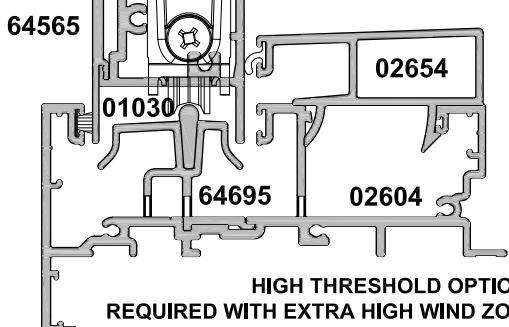

**METRO SERIES
SLIDING DOOR
TWO PANEL FS
CROSS SECTION**

Date 29.09.21 Scale 1:2

SECTION A-A

SECTION B-B

**HIGH THRESHOLD OPTION
REQUIRED WITH EXTRA HIGH WIND ZONE AND ABOVE**