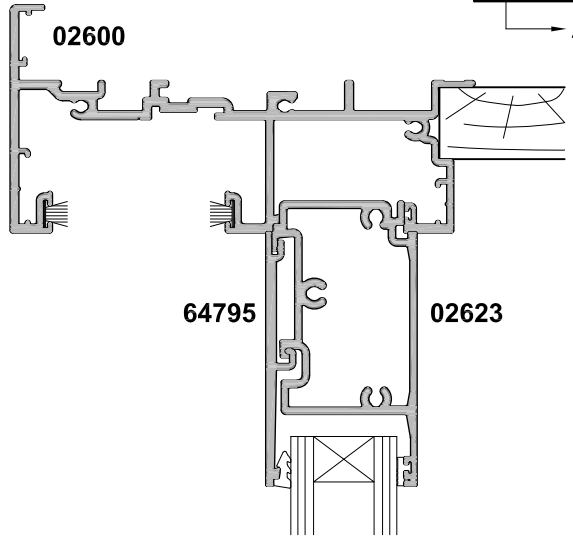

**METRO SERIES
SLIDING DOOR
TWO PANEL FS
CROSS SECTION**

Date 29.09.21 Scale 1:2

SECTION A-A

SECTION B-B

**HIGH THRESHOLD OPTION
REQUIRED WITH EXTRA HIGH WIND ZONE AND ABOVE**