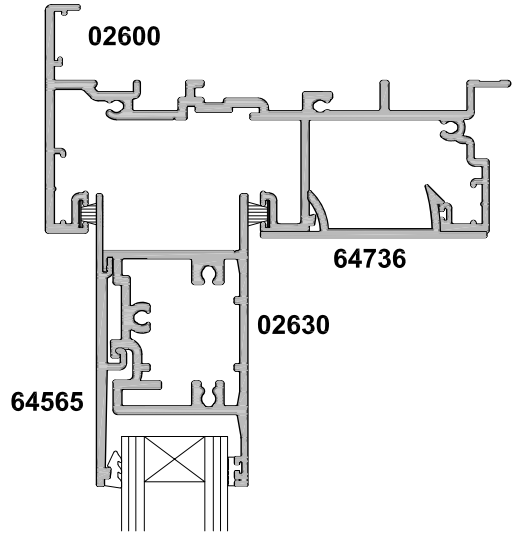

**METRO SERIES
SLIDING DOOR
TWO PANEL FS
CROSS SECTION**

Date 29.09.21 Scale 1:2

SECTION A-A

SECTION B-B

**HIGH THRESHOLD OPTION
REQUIRED WITH EXTRA HIGH WIND ZONE AND ABOVE**