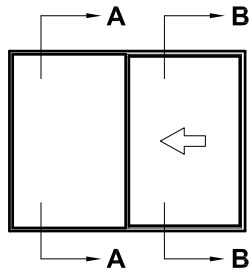

**METRO SERIES
SLIDING DOOR
TWO PANEL FS
CROSS SECTION**

Date 29.09.21 Scale 1:2

SECTION A-A

SECTION B-B

**HIGH THRESHOLD OPTION
REQUIRED WITH EXTRA HIGH WIND ZONE AND ABOVE**