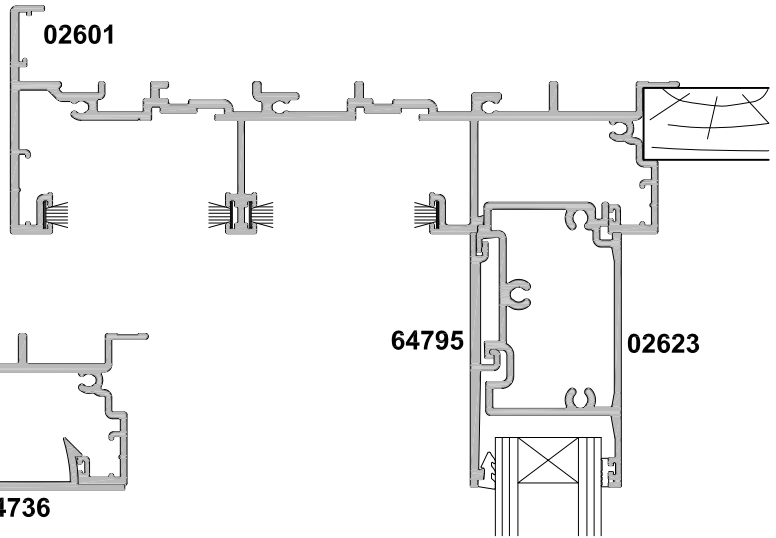

**METRO SERIES
SLIDING DOOR
THREE PANEL SSF
CROSS SECTION**

Date 10.05.18 Scale 1:2

SECTION B-B

SECTION A-A