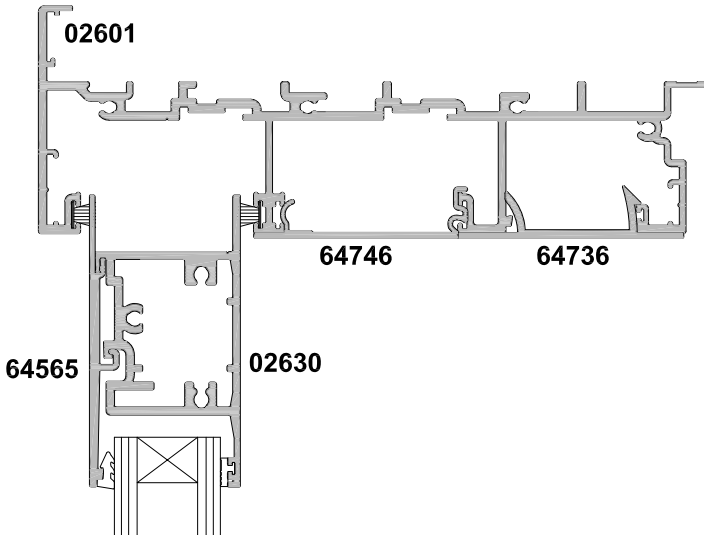

**METRO SERIES
SLIDING DOOR
THREE PANEL SSF
CROSS SECTION**

Date 10.05.18 Scale 1:2

SECTION B-B

SECTION A-A