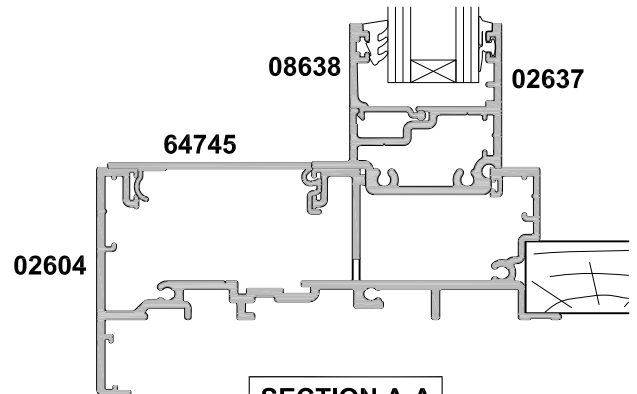

**METRO SERIES
SLIDING DOOR
THREE PANEL FSF
CROSS SECTION**

Date 01.07.16 Scale 1:2

SECTION A-A

SECTION A-A

METRO NON-FACING SASH / FIXED LIGHT OPTION

FACING SASH / FIXED LIGHT OPTION