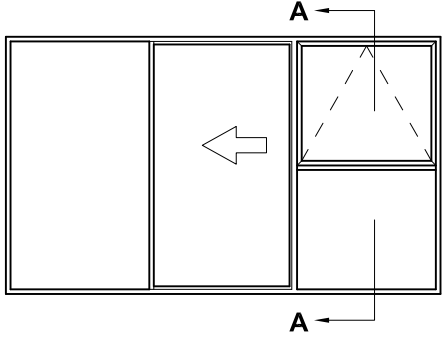

**METRO SERIES
SLIDING DOOR
THREE PANEL FSF
CROSS SECTION**

Date 01.07.16 Scale 1:2

SECTION A-A

SECTION A-A

METRO NON-FACING SASH / FIXED LIGHT OPTION

FACING SASH / FIXED LIGHT OPTION