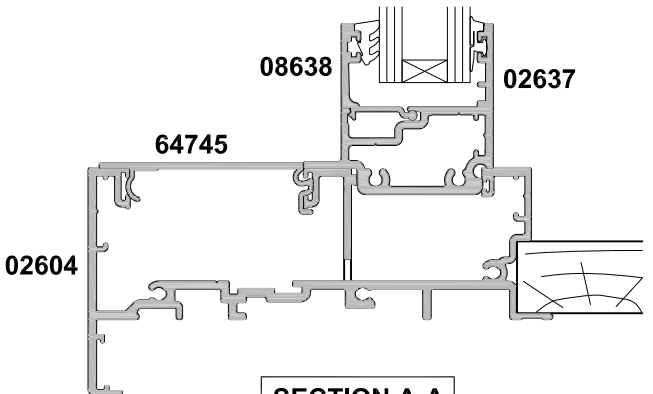

**METRO SERIES
SLIDING DOOR
THREE PANEL FSF
CROSS SECTION**

Date 01.07.16 Scale 1:2

SECTION A-A

SECTION A-A

METRO NON-FACING SASH / FIXED LIGHT OPTION

FACING SASH / FIXED LIGHT OPTION