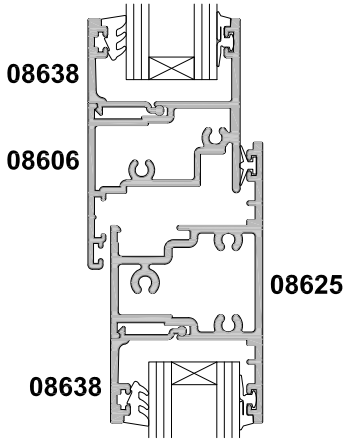

**METRO SERIES
SLIDING DOOR
THREE PANEL FSF
CROSS SECTION**

Date 01.07.16 Scale 1:2

SECTION A-A

SECTION A-A

METRO NON-FACING SASH / FIXED LIGHT OPTION

FACING SASH / FIXED LIGHT OPTION