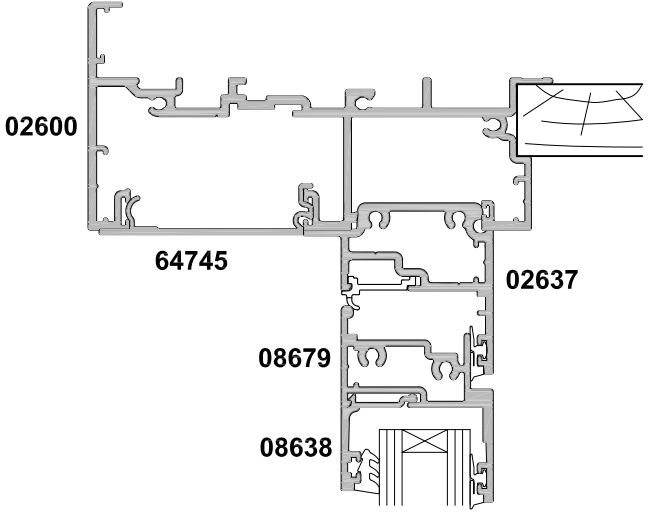

**METRO SERIES
SLIDING DOOR
THREE PANEL FSF
CROSS SECTION**

Date 01.07.16 Scale 1:2

SECTION A-A

SECTION A-A

METRO NON-FACING SASH / FIXED LIGHT OPTION

FACING SASH / FIXED LIGHT OPTION