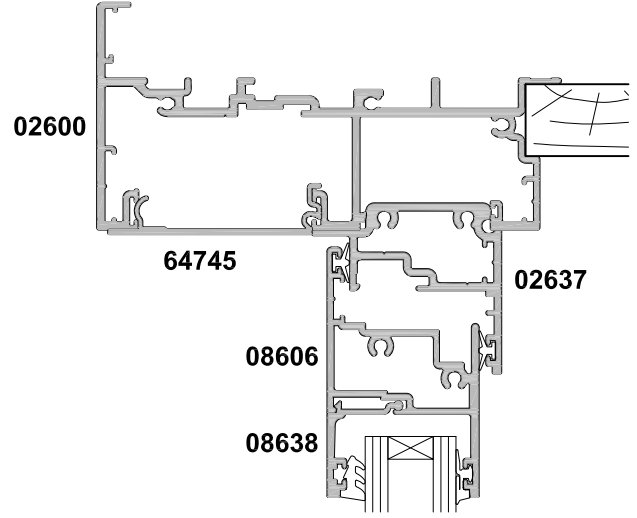

**METRO SERIES
SLIDING DOOR
THREE PANEL FSF
CROSS SECTION**

Date 01.07.16 Scale 1:2

SECTION A-A

SECTION A-A

METRO NON-FACING SASH / FIXED LIGHT OPTION

FACING SASH / FIXED LIGHT OPTION