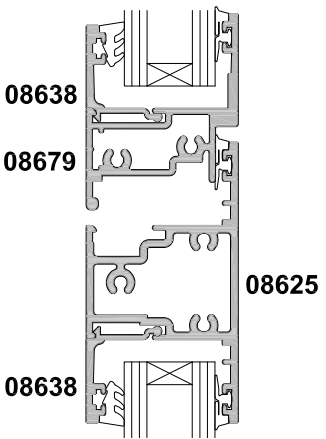

**METRO SERIES
SLIDING DOOR
THREE PANEL FSF
CROSS SECTION**

Date 01.07.16 Scale 1:2

SECTION A-A

SECTION A-A

METRO NON-FACING SASH / FIXED LIGHT OPTION

FACING SASH / FIXED LIGHT OPTION