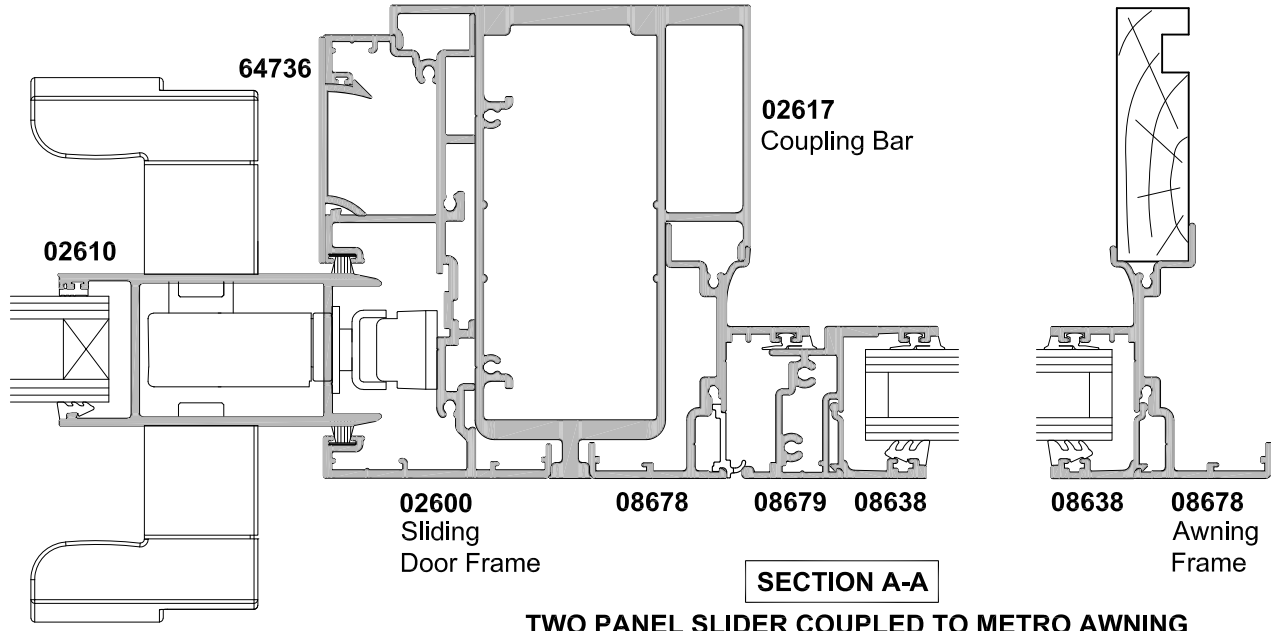

**METRO SERIES
SLIDING DOOR
COUPLED SIDELIGHT OPTIONS
CROSS SECTION**

Date 18.09.18 Scale 1:2

TWO PANEL SLIDER COUPLED TO METRO AWNING

THREE PANEL STACKER WITH SIDELIGHT