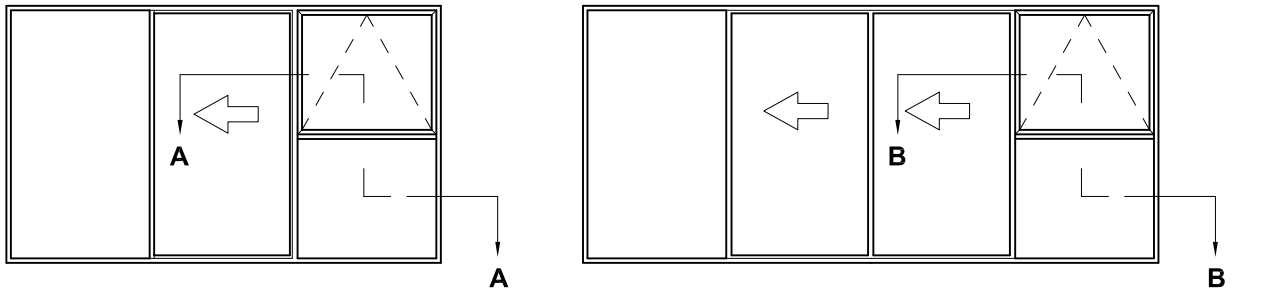

**METRO SERIES
SLIDING DOOR
COUPLED SIDELIGHT OPTIONS
CROSS SECTION**

Date 18.09.18 Scale 1:2

TWO PANEL SLIDER COUPLED TO METRO AWNING

THREE PANEL STACKER WITH SIDELIGHT