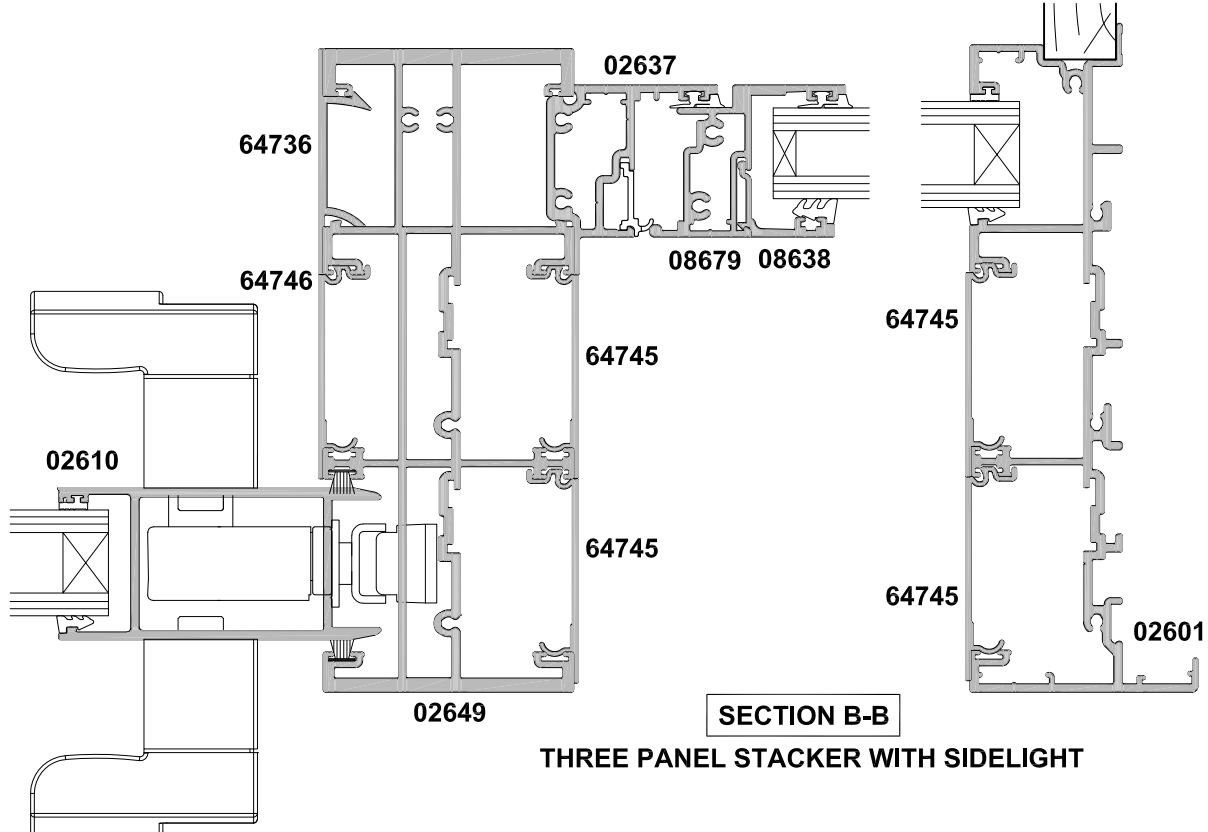

**METRO SERIES
SLIDING DOOR
COUPLED SIDELIGHT OPTIONS
CROSS SECTION**

Date 18.09.18 Scale 1:2

TWO PANEL SLIDER COUPLED TO METRO AWNING

THREE PANEL STACKER WITH SIDELIGHT