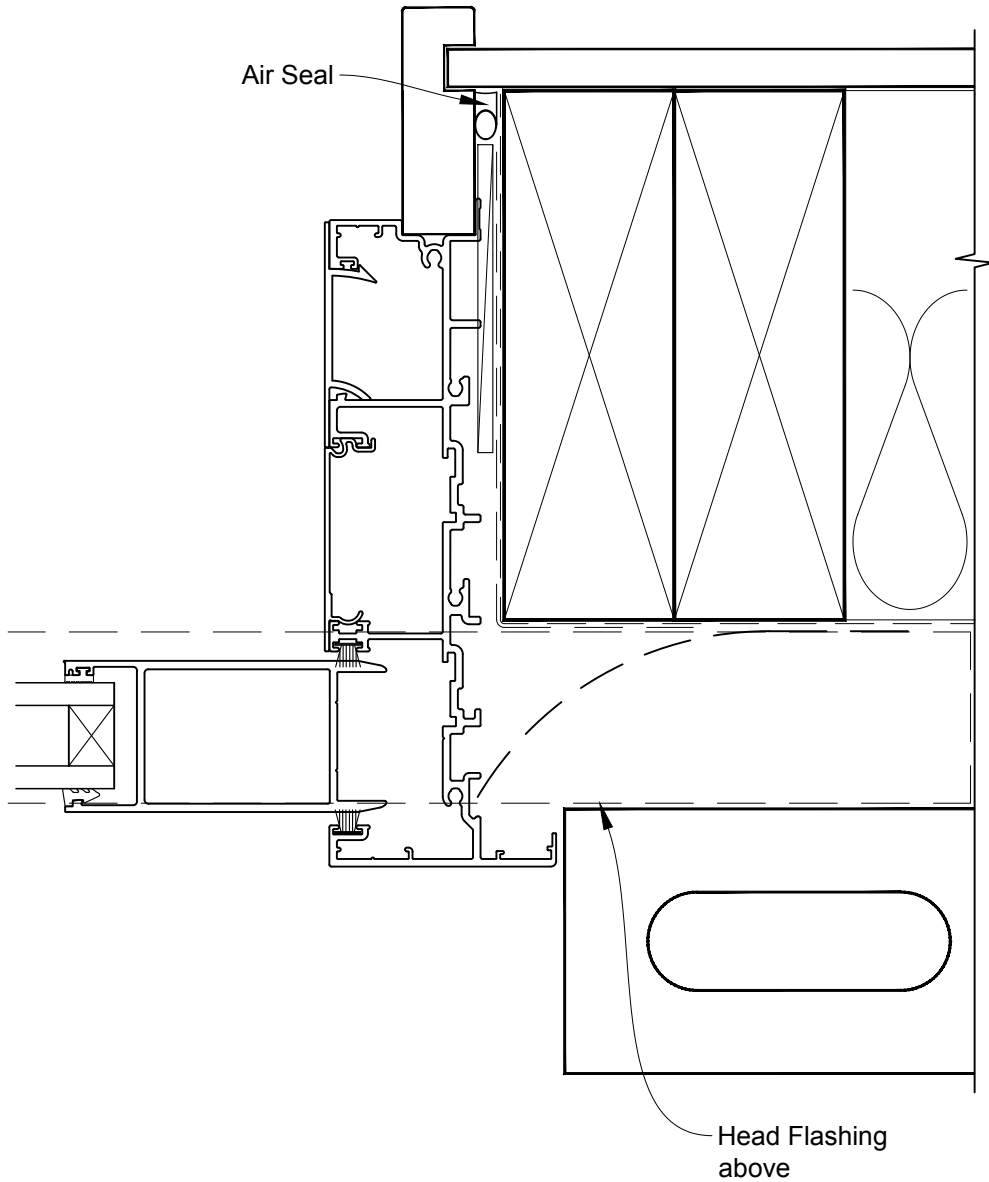

**INSTALLATION DETAIL - METRO SERIES
MULTISLIDER DOOR ON BRICK VENEER
CAVITY CONSTRUCTION**

Date: 01.10.16

Scale: 1:2

CAD Ref.: MSMDBV-CH

**INSTALLATION DETAIL - METRO SERIES
MULTISLIDER DOOR ON BRICK VENEER
CAVITY CONSTRUCTION**

Date: 01.10.16

Scale: 1:2

CAD Ref.: MSMDBV-CJ

**INSTALLATION DETAIL - METRO SERIES
MULTISLIDER DOOR ON BRICK VENEER
CAVITY CONSTRUCTION**

Date: 01.10.16

Scale: 1:2

CAD Ref.: MSMDBV-CS