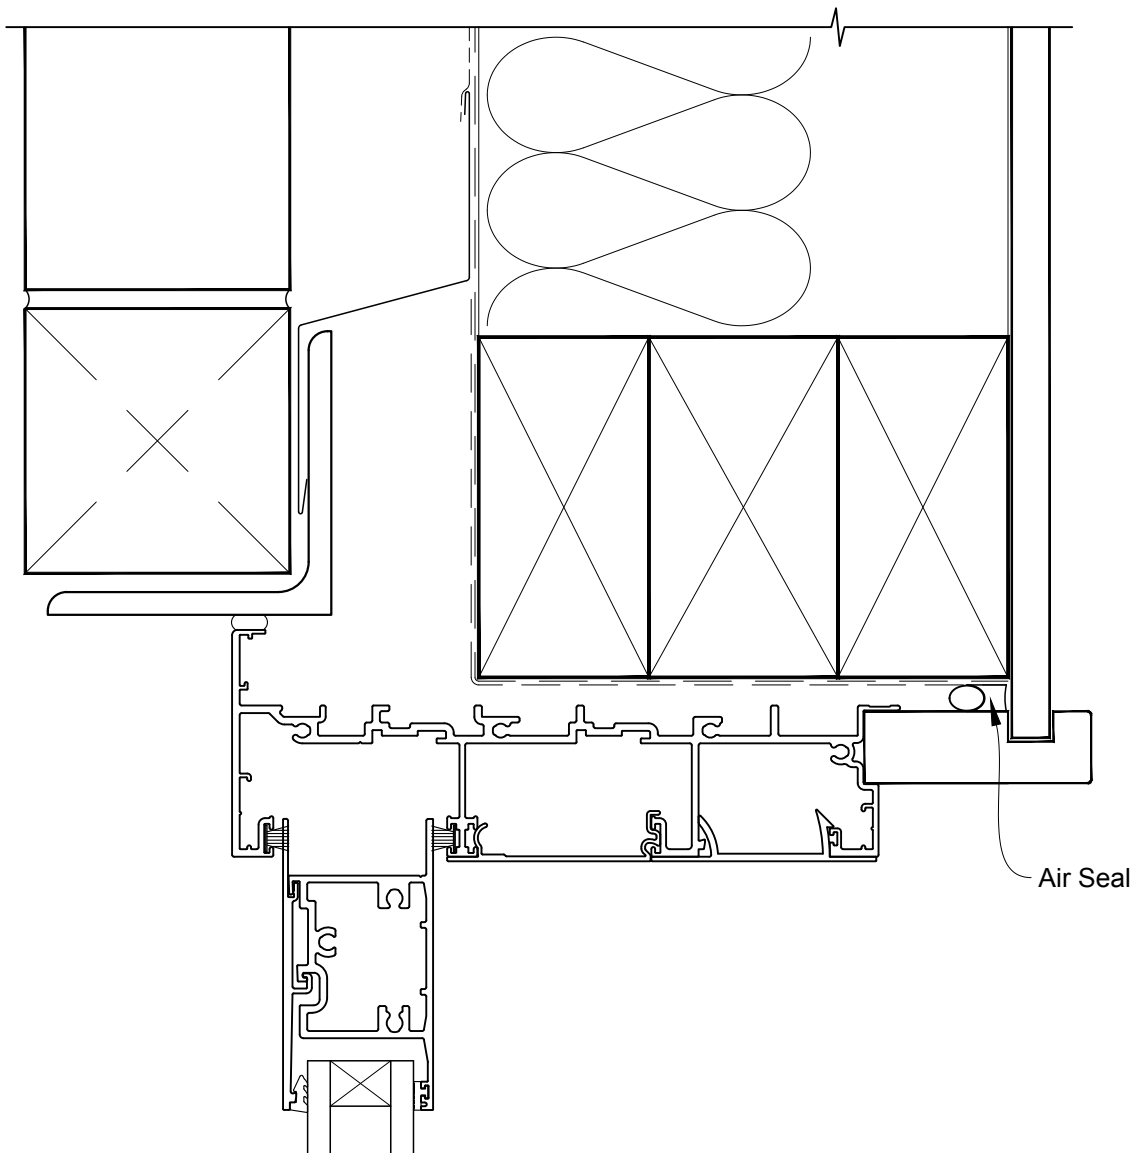

**INSTALLATION DETAIL - METRO SERIES
MULTISLIDER DOOR ON BRICK VENEER
CAVITY CONSTRUCTION**

Date: 01.10.16

Scale: 1:2

CAD Ref.: MSMDBV-CH

**INSTALLATION DETAIL - METRO SERIES
MULTISLIDER DOOR ON BRICK VENEER
CAVITY CONSTRUCTION**

Date: 01.10.16

Scale: 1:2

CAD Ref.: MSMDBV-CJ

**INSTALLATION DETAIL - METRO SERIES
MULTISLIDER DOOR ON BRICK VENEER
CAVITY CONSTRUCTION**

Date: 01.10.16

Scale: 1:2

CAD Ref.: MSMDBV-CS