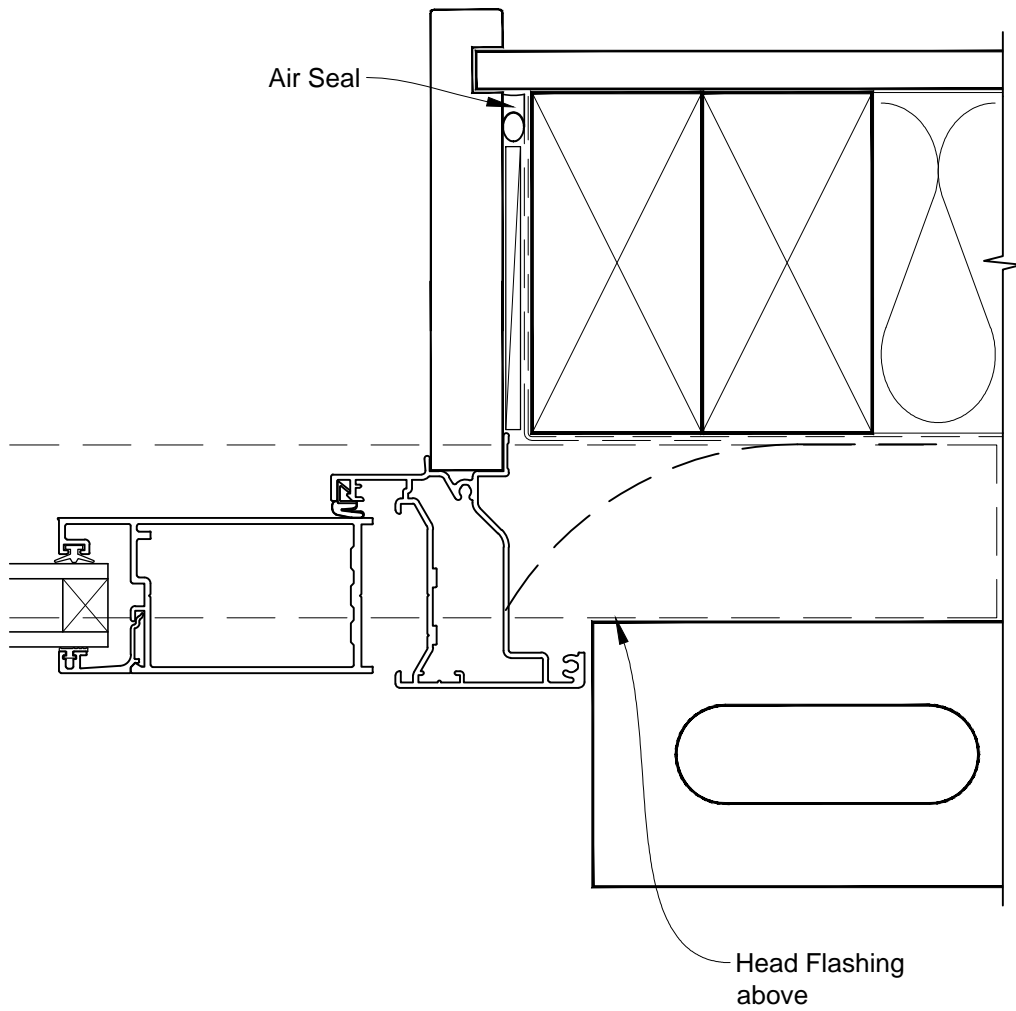

**INSTALLATION DETAIL - METRO SERIES
HINGED DOOR OPEN OUT ON BRICK VENEER
CAVITY CONSTRUCTION**

Date: 01.03.14

Scale: 1:2

CAD Ref.: MSHOBV-CH

**INSTALLATION DETAIL - METRO SERIES
HINGED DOOR OPEN OUT ON BRICK VENEER
CAVITY CONSTRUCTION**

Date: 01.03.14 Scale: 1:2 CAD Ref.: MSHOBV-CJ

**INSTALLATION DETAIL - METRO SERIES
HINGED DOOR OPEN OUT ON BRICK VENEER
CAVITY CONSTRUCTION**

Date: 01.03.14 Scale: 1:2 CAD Ref.: MSHOBV-CS