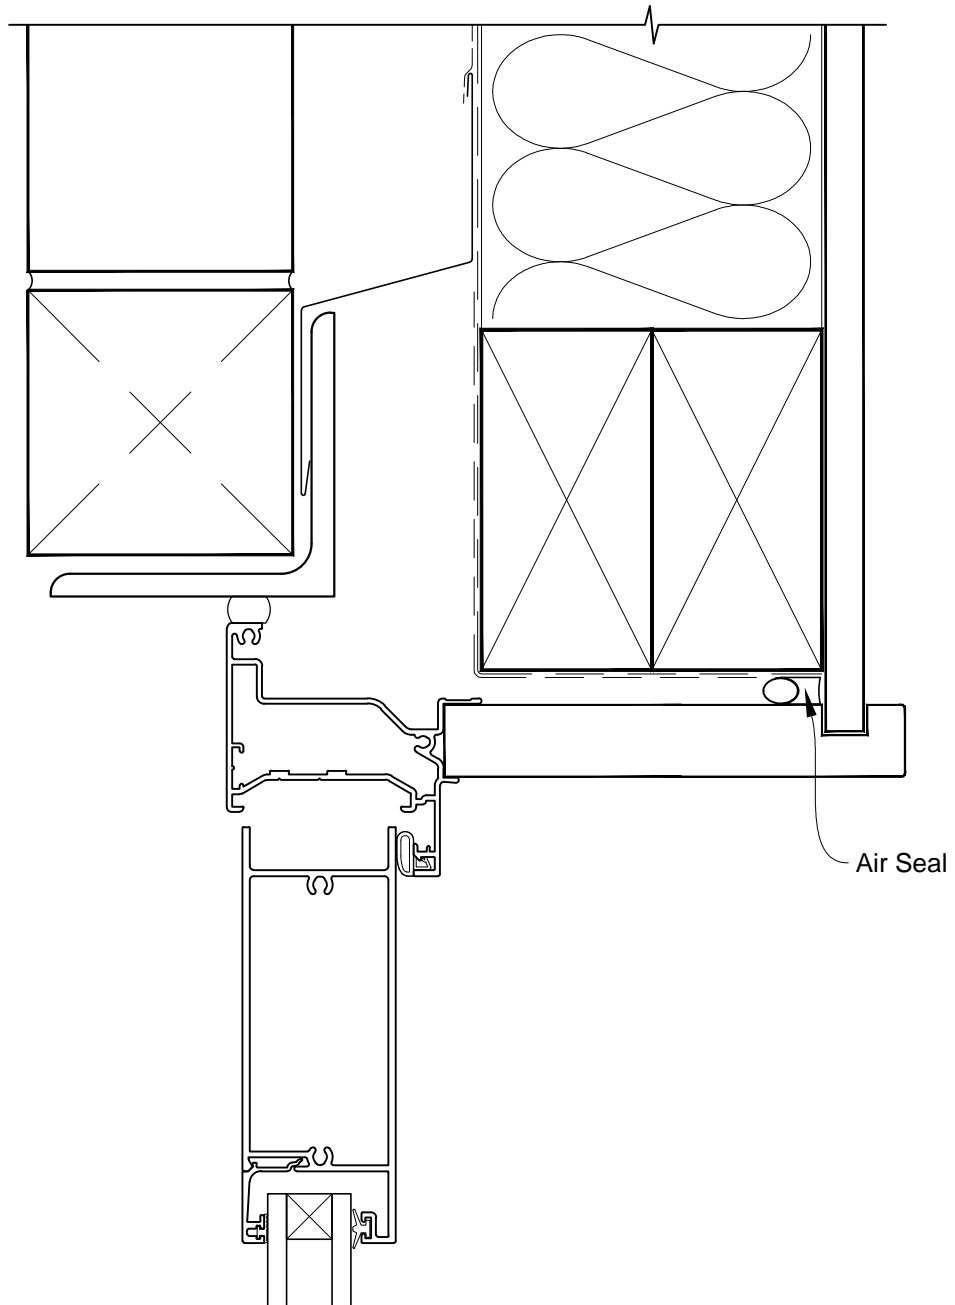

**INSTALLATION DETAIL - METRO SERIES
HINGED DOOR OPEN OUT ON BRICK VENEER
CAVITY CONSTRUCTION**

Date: 01.03.14

Scale: 1:2

CAD Ref.: MSHOBV-CH

**INSTALLATION DETAIL - METRO SERIES
HINGED DOOR OPEN OUT ON BRICK VENEER
CAVITY CONSTRUCTION**

Date: 01.03.14 Scale: 1:2 CAD Ref.: MSHOBV-CJ

**INSTALLATION DETAIL - METRO SERIES
HINGED DOOR OPEN OUT ON BRICK VENEER
CAVITY CONSTRUCTION**

Date: 01.03.14 Scale: 1:2 CAD Ref.: MSHOBV-CS