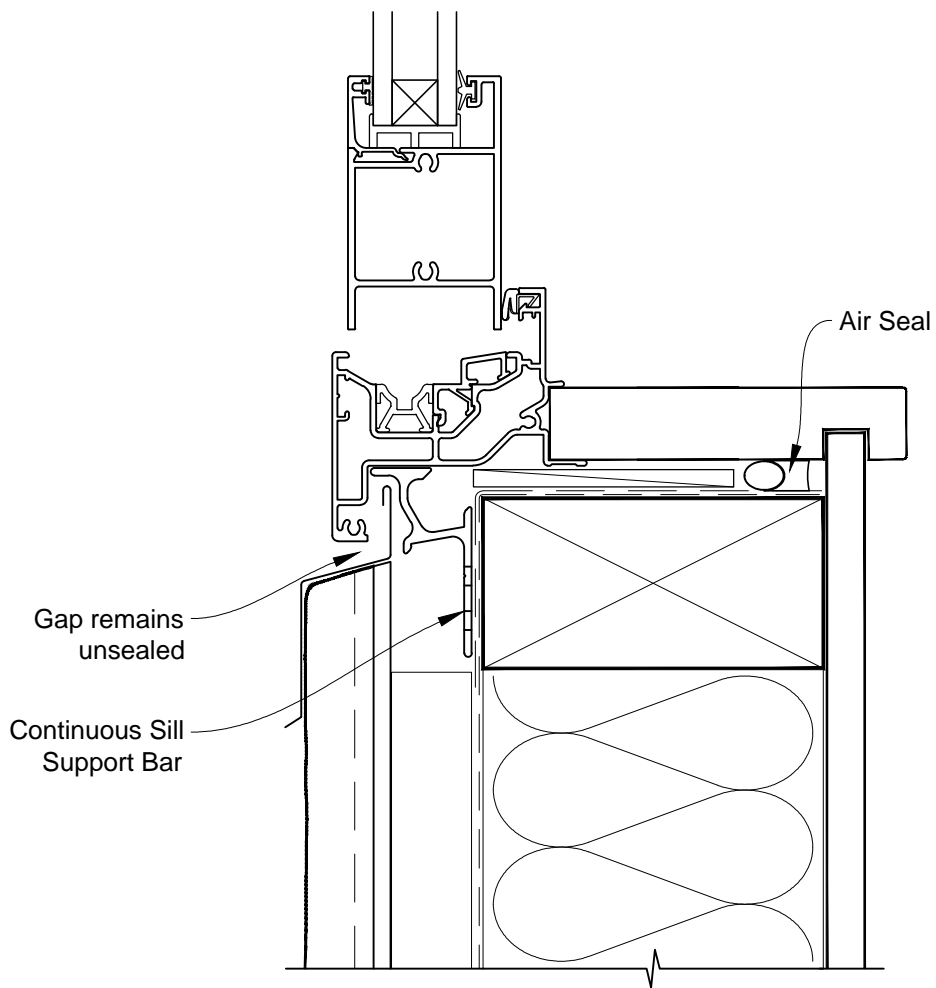

**INSTALLATION DETAIL - METRO SERIES
BIFOLD WINDOW ON STUCCO
CAVITY CONSTRUCTION**

Date: 01.03.14

Scale: 1:2

CAD Ref.: MSBWST-CH

**INSTALLATION DETAIL - METRO SERIES
BIFOLD WINDOW ON STUCCO
CAVITY CONSTRUCTION**

Date: 01.03.14

Scale: 1:2

CAD Ref.: MSBWST-CJ

**INSTALLATION DETAIL - METRO SERIES
BIFOLD WINDOW ON STUCCO
CAVITY CONSTRUCTION**

Date: 01.03.14

Scale: 1:2

CAD Ref.: MSBWST-CS

**INSTALLATION DETAIL - METRO SERIES
BIFOLD WINDOW ON STUCCO
CAVITY CONSTRUCTION**

Date: 01.03.14

Scale: 1:2

CAD Ref.: MSBWST-CS2