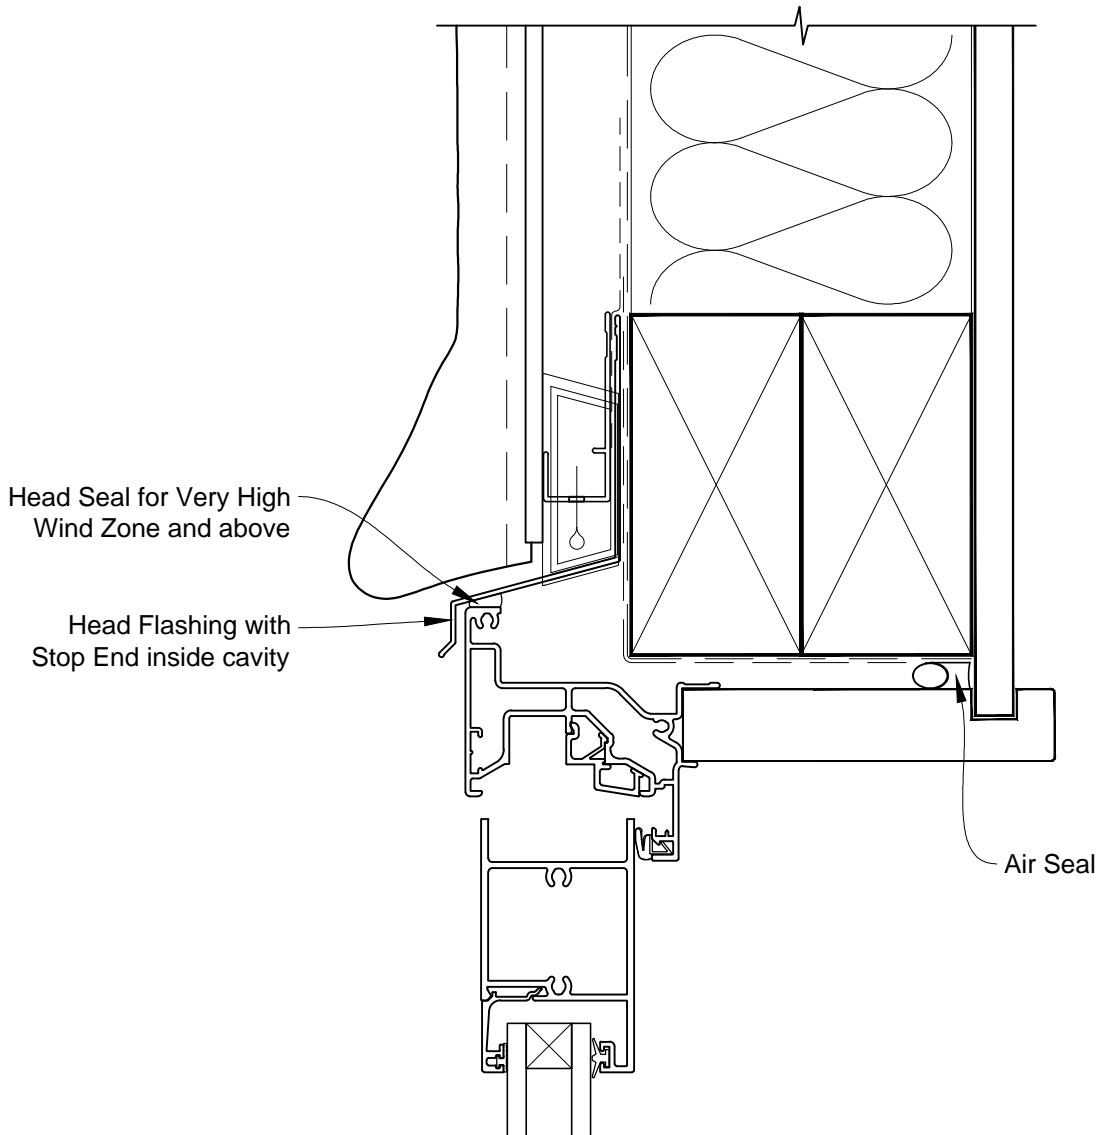

**INSTALLATION DETAIL - METRO SERIES
BIFOLD WINDOW ON STUCCO
CAVITY CONSTRUCTION**

Date: 01.03.14

Scale: 1:2

CAD Ref.: MSBWST-CH

**INSTALLATION DETAIL - METRO SERIES
BIFOLD WINDOW ON STUCCO
CAVITY CONSTRUCTION**

Date: 01.03.14

Scale: 1:2

CAD Ref.: MSBWST-CJ

**INSTALLATION DETAIL - METRO SERIES
BIFOLD WINDOW ON STUCCO
CAVITY CONSTRUCTION**

Date: 01.03.14

Scale: 1:2

CAD Ref.: MSBWST-CS

**INSTALLATION DETAIL - METRO SERIES
BIFOLD WINDOW ON STUCCO
CAVITY CONSTRUCTION**

Date: 01.03.14

Scale: 1:2

CAD Ref.: MSBWST-CS2