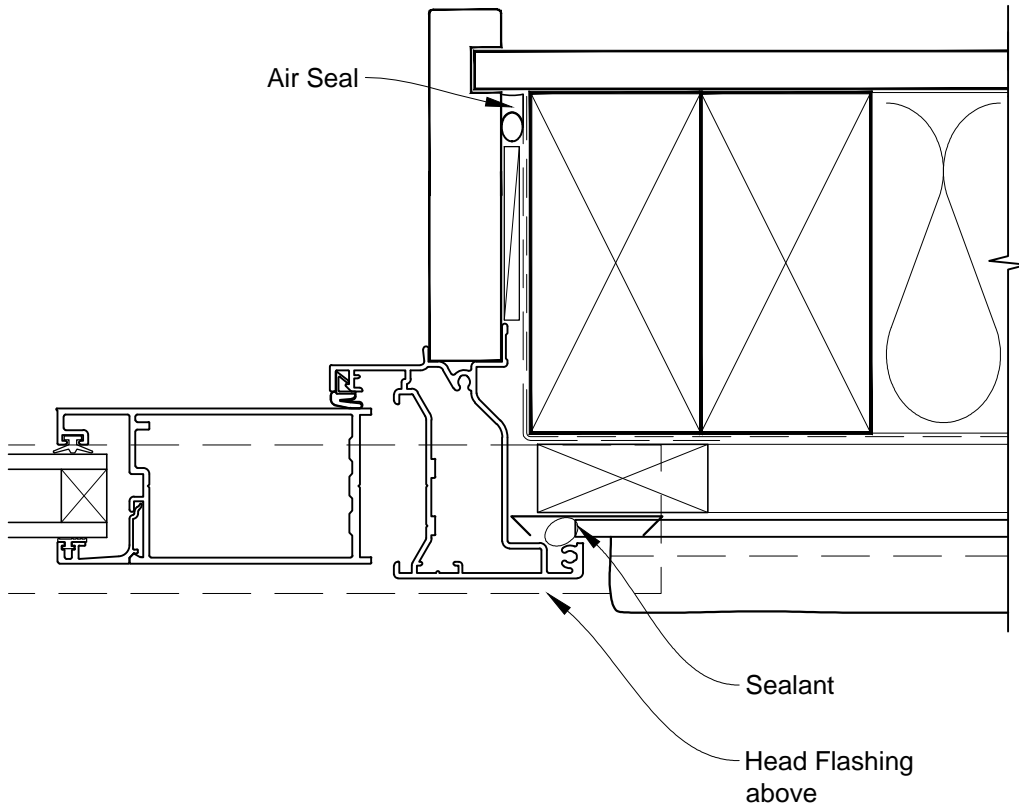

**INSTALLATION DETAIL - METRO SERIES
BIFOLD WINDOW ON STUCCO
CAVITY CONSTRUCTION**

Date: 01.03.14

Scale: 1:2

CAD Ref.: MSBWST-CH

**INSTALLATION DETAIL - METRO SERIES
BIFOLD WINDOW ON STUCCO
CAVITY CONSTRUCTION**

Date: 01.03.14

Scale: 1:2

CAD Ref.: MSBWST-CJ

**INSTALLATION DETAIL - METRO SERIES
BIFOLD WINDOW ON STUCCO
CAVITY CONSTRUCTION**

Date: 01.03.14

Scale: 1:2

CAD Ref.: MSBWST-CS

**INSTALLATION DETAIL - METRO SERIES
BIFOLD WINDOW ON STUCCO
CAVITY CONSTRUCTION**

Date: 01.03.14

Scale: 1:2

CAD Ref.: MSBWST-CS2