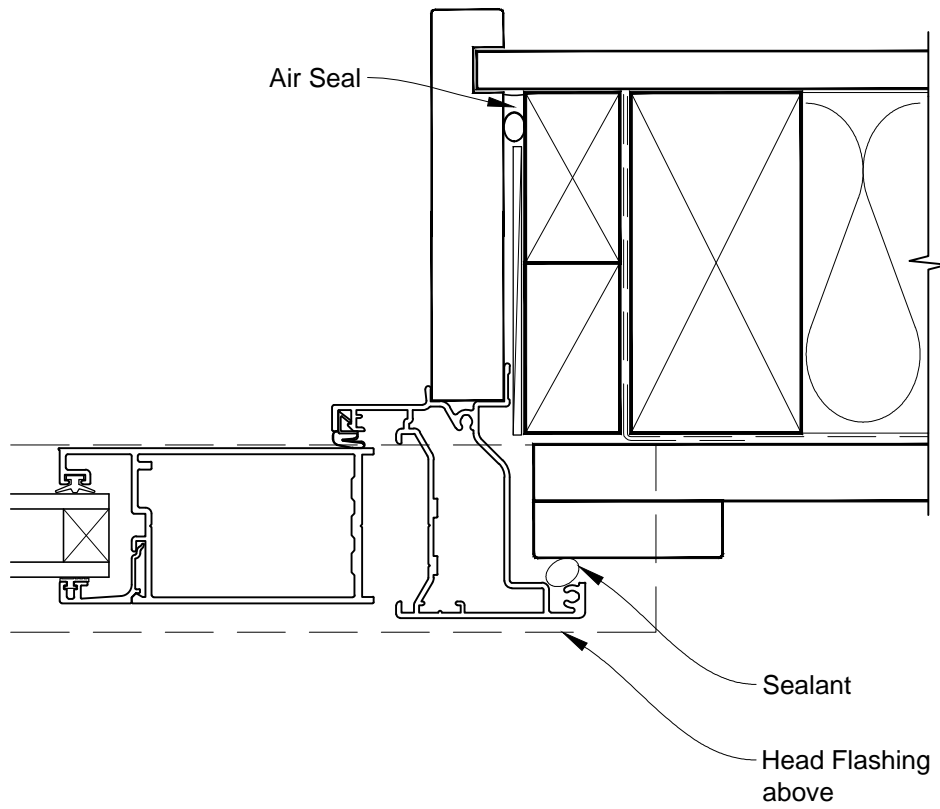

**INSTALLATION DETAIL - METRO SERIES
BIFOLD DOOR OPEN OUT ON BOARD & BATTEN
CAVITY CONSTRUCTION**

Date: 01.03.14 Scale: 1:2 CAD Ref.: MSBOBB-CH

**INSTALLATION DETAIL - METRO SERIES
BIFOLD DOOR OPEN OUT ON BOARD & BATTEN
CAVITY CONSTRUCTION**

Date: 01.03.14 Scale: 1:2 CAD Ref.: MSBOBB-CJ

**INSTALLATION DETAIL - METRO SERIES
BIFOLD DOOR OPEN OUT ON BOARD & BATTEN
CAVITY CONSTRUCTION**

Date: 01.03.14

Scale: 1:2

CAD Ref.: MSBOBB-CS

**INSTALLATION DETAIL - METRO SERIES
BIFOLD DOOR OPEN OUT ON BOARD & BATTEN
DIRECT FIXED CLADDING**

Date: 01.03.14 Scale: 1:2 CAD Ref.: MSBOBB-DH

**INSTALLATION DETAIL - METRO SERIES
BIFOLD DOOR OPEN OUT ON BOARD & BATTEN
DIRECT FIXED CLADDING**

Date: 01.03.14 Scale: 1:2 CAD Ref.: MSBOBB-DJ

**INSTALLATION DETAIL - METRO SERIES
BIFOLD DOOR OPEN OUT ON BOARD & BATTEN
DIRECT FIXED CLADDING**