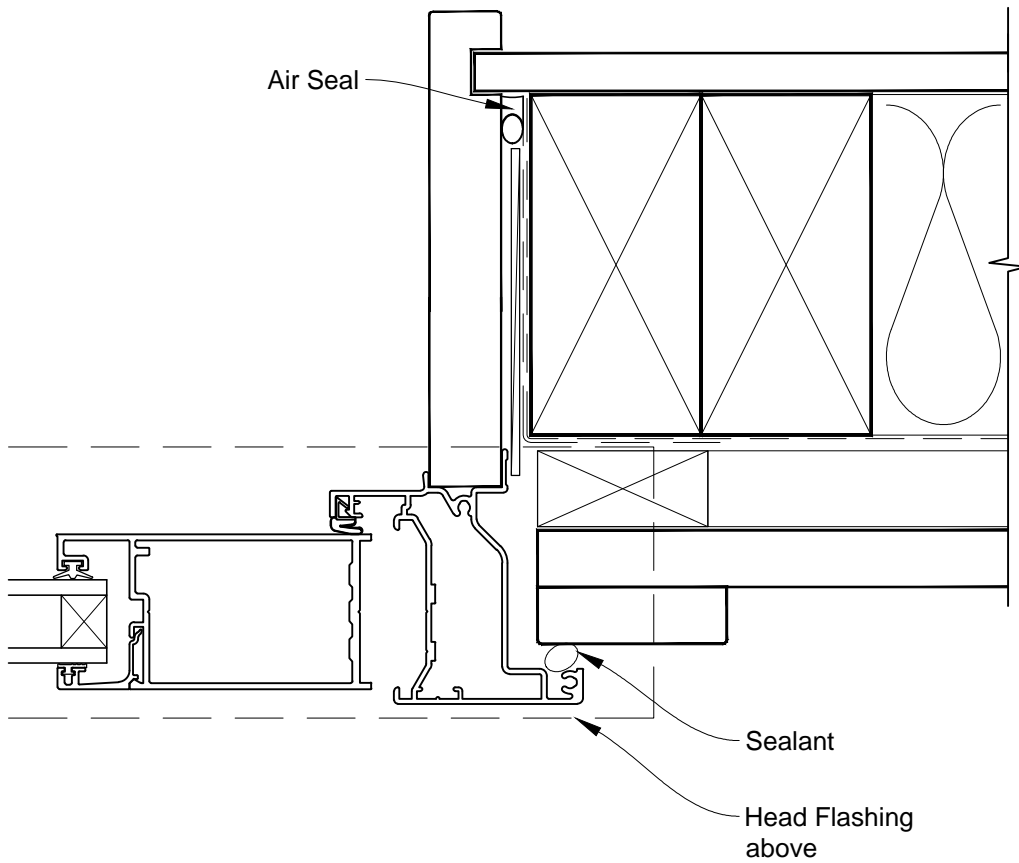

**INSTALLATION DETAIL - METRO SERIES
BIFOLD DOOR OPEN OUT ON BOARD & BATTEN
CAVITY CONSTRUCTION**

Date: 01.03.14 Scale: 1:2 CAD Ref.: MSBOBB-CH

**INSTALLATION DETAIL - METRO SERIES
BIFOLD DOOR OPEN OUT ON BOARD & BATTEN
CAVITY CONSTRUCTION**

Date: 01.03.14 Scale: 1:2 CAD Ref.: MSBOBB-CJ

**INSTALLATION DETAIL - METRO SERIES
BIFOLD DOOR OPEN OUT ON BOARD & BATTEN
CAVITY CONSTRUCTION**

Date: 01.03.14

Scale: 1:2

CAD Ref.: MSBOBB-CS

**INSTALLATION DETAIL - METRO SERIES
BIFOLD DOOR OPEN OUT ON BOARD & BATTEN
DIRECT FIXED CLADDING**

Date: 01.03.14 Scale: 1:2 CAD Ref.: MSBOBB-DH

**INSTALLATION DETAIL - METRO SERIES
BIFOLD DOOR OPEN OUT ON BOARD & BATTEN
DIRECT FIXED CLADDING**

Date: 01.03.14 Scale: 1:2 CAD Ref.: MSBOBB-DJ

**INSTALLATION DETAIL - METRO SERIES
BIFOLD DOOR OPEN OUT ON BOARD & BATTEN
DIRECT FIXED CLADDING**

Date: 01.03.14 Scale: 1:2 CAD Ref.: MSBOBB-DS