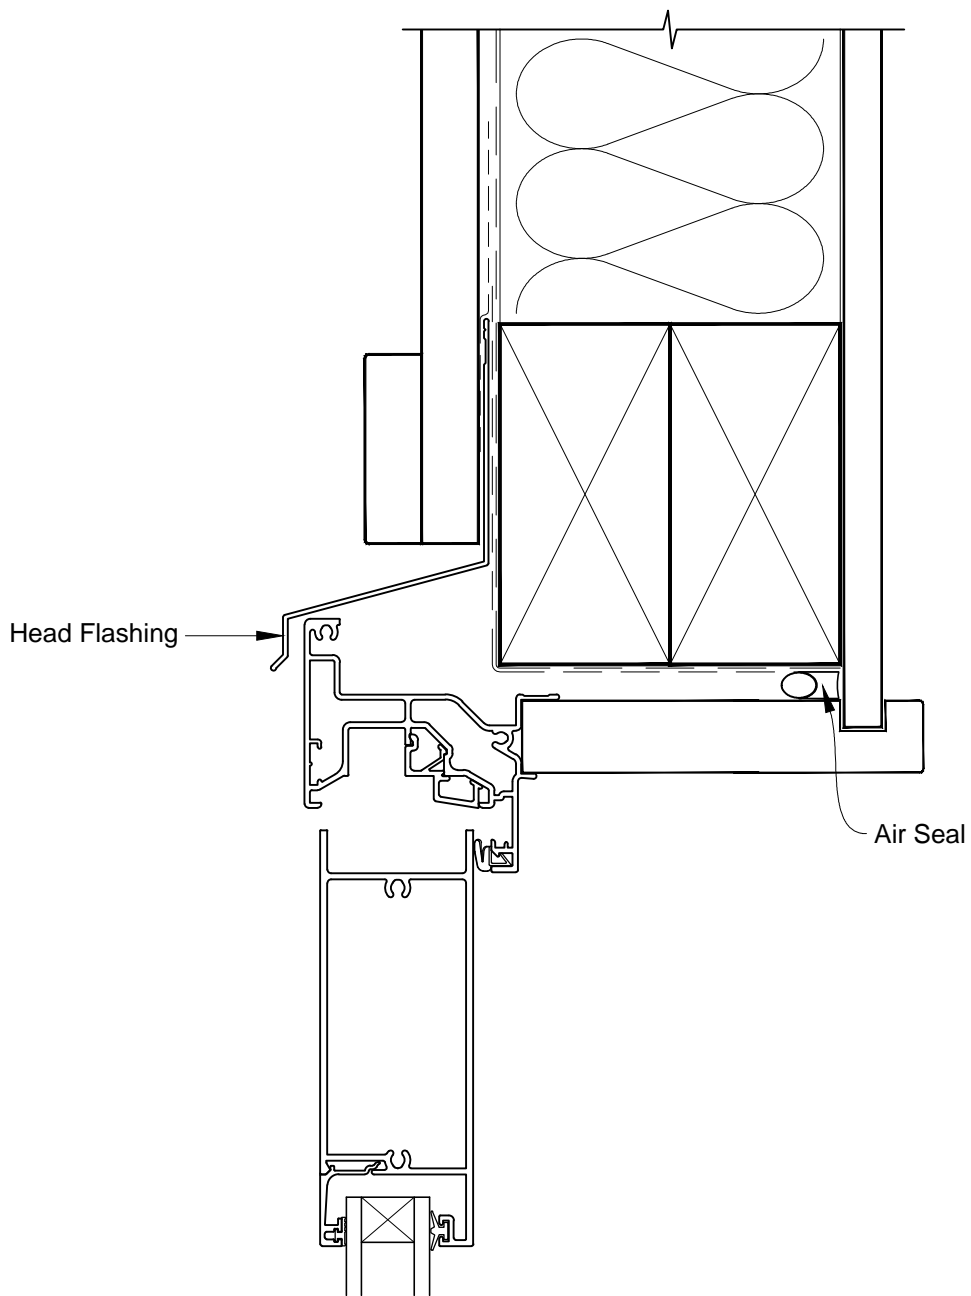

**INSTALLATION DETAIL - METRO SERIES
BIFOLD DOOR OPEN OUT ON BOARD & BATTEN
CAVITY CONSTRUCTION**

Date: 01.03.14 Scale: 1:2 CAD Ref.: MSBOBB-CH

**INSTALLATION DETAIL - METRO SERIES
BIFOLD DOOR OPEN OUT ON BOARD & BATTEN
CAVITY CONSTRUCTION**

Date: 01.03.14 Scale: 1:2 CAD Ref.: MSBOBB-CJ

**INSTALLATION DETAIL - METRO SERIES
BIFOLD DOOR OPEN OUT ON BOARD & BATTEN
CAVITY CONSTRUCTION**

Date: 01.03.14

Scale: 1:2

CAD Ref.: MSBOBB-CS

**INSTALLATION DETAIL - METRO SERIES
BIFOLD DOOR OPEN OUT ON BOARD & BATTEN
DIRECT FIXED CLADDING**

Date: 01.03.14 Scale: 1:2 CAD Ref.: MSBOBB-DH

**INSTALLATION DETAIL - METRO SERIES
BIFOLD DOOR OPEN OUT ON BOARD & BATTEN
DIRECT FIXED CLADDING**

Date: 01.03.14 Scale: 1:2 CAD Ref.: MSBOBB-DJ

**INSTALLATION DETAIL - METRO SERIES
BIFOLD DOOR OPEN OUT ON BOARD & BATTEN
DIRECT FIXED CLADDING**

Date: 01.03.14 Scale: 1:2 CAD Ref.: MSBOBB-DS