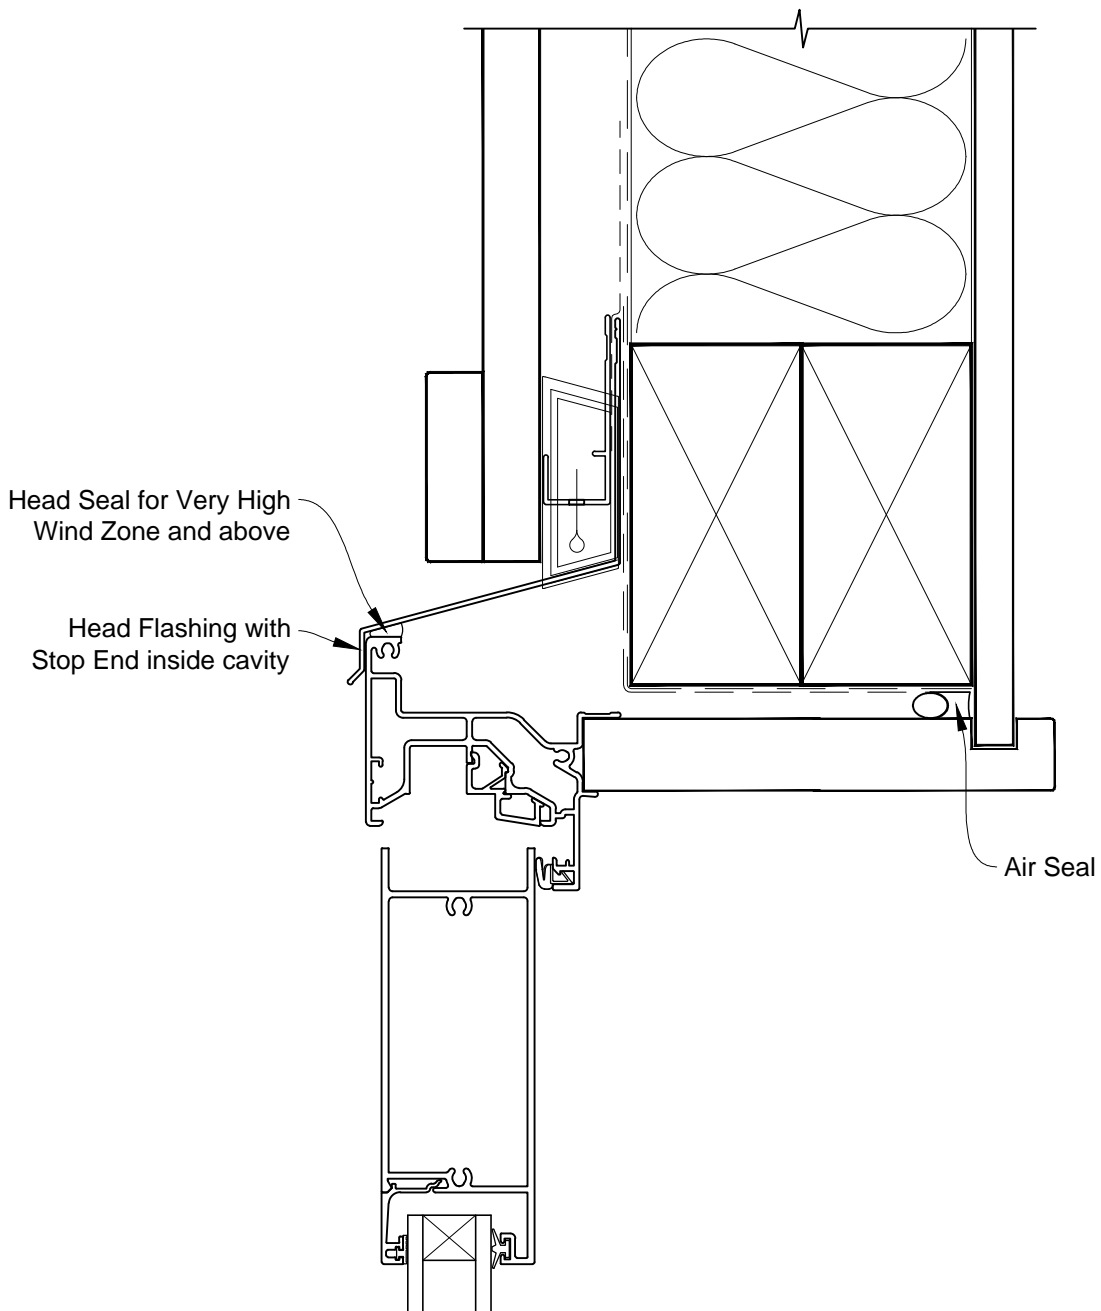

**INSTALLATION DETAIL - METRO SERIES
BIFOLD DOOR OPEN OUT ON BOARD & BATTEN
CAVITY CONSTRUCTION**

Date: 01.03.14 Scale: 1:2 CAD Ref.: MSBOBB-CH

**INSTALLATION DETAIL - METRO SERIES
BIFOLD DOOR OPEN OUT ON BOARD & BATTEN
CAVITY CONSTRUCTION**

Date: 01.03.14 Scale: 1:2 CAD Ref.: MSBOBB-CJ

**INSTALLATION DETAIL - METRO SERIES
BIFOLD DOOR OPEN OUT ON BOARD & BATTEN
CAVITY CONSTRUCTION**

Date: 01.03.14

Scale: 1:2

CAD Ref.: MSBOBB-CS

**INSTALLATION DETAIL - METRO SERIES
BIFOLD DOOR OPEN OUT ON BOARD & BATTEN
DIRECT FIXED CLADDING**

Date: 01.03.14 Scale: 1:2 CAD Ref.: MSBOBB-DH

**INSTALLATION DETAIL - METRO SERIES
BIFOLD DOOR OPEN OUT ON BOARD & BATTEN
DIRECT FIXED CLADDING**

Date: 01.03.14 Scale: 1:2 CAD Ref.: MSBOBB-DJ

**INSTALLATION DETAIL - METRO SERIES
BIFOLD DOOR OPEN OUT ON BOARD & BATTEN
DIRECT FIXED CLADDING**

Date: 01.03.14 Scale: 1:2 CAD Ref.: MSBOBB-DS