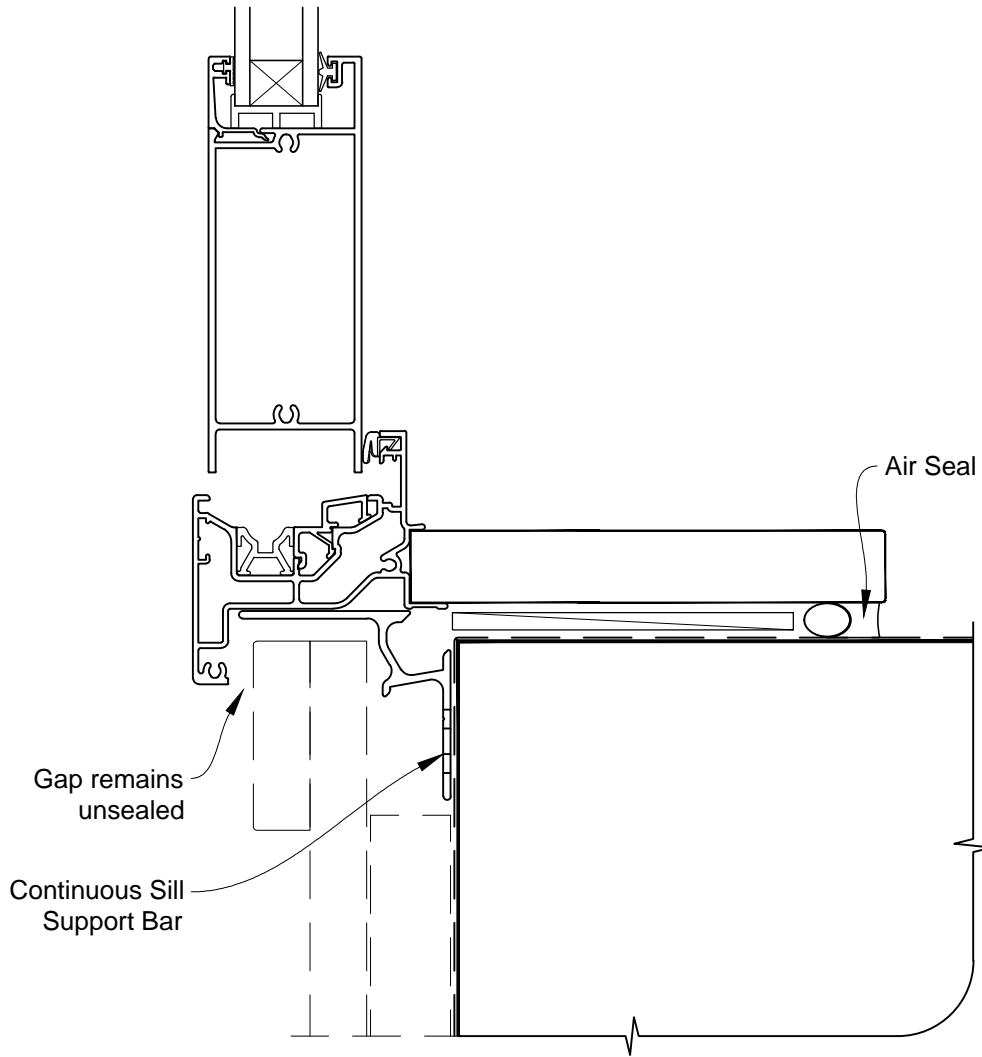

**INSTALLATION DETAIL - METRO SERIES
BIFOLD DOOR OPEN OUT ON BOARD & BATTEN
CAVITY CONSTRUCTION**

Date: 01.03.14 Scale: 1:2 CAD Ref.: MSBOBB-CH

**INSTALLATION DETAIL - METRO SERIES
BIFOLD DOOR OPEN OUT ON BOARD & BATTEN
CAVITY CONSTRUCTION**

Date: 01.03.14 Scale: 1:2 CAD Ref.: MSBOBB-CJ

**INSTALLATION DETAIL - METRO SERIES
BIFOLD DOOR OPEN OUT ON BOARD & BATTEN
CAVITY CONSTRUCTION**

Date: 01.03.14

Scale: 1:2

CAD Ref.: MSBOBB-CS

**INSTALLATION DETAIL - METRO SERIES
BIFOLD DOOR OPEN OUT ON BOARD & BATTEN
DIRECT FIXED CLADDING**

Date: 01.03.14 Scale: 1:2 CAD Ref.: MSBOBB-DH

**INSTALLATION DETAIL - METRO SERIES
BIFOLD DOOR OPEN OUT ON BOARD & BATTEN
DIRECT FIXED CLADDING**

Date: 01.03.14 Scale: 1:2 CAD Ref.: MSBOBB-DJ

**INSTALLATION DETAIL - METRO SERIES
BIFOLD DOOR OPEN OUT ON BOARD & BATTEN
DIRECT FIXED CLADDING**

Date: 01.03.14 Scale: 1:2 CAD Ref.: MSBOBB-DS