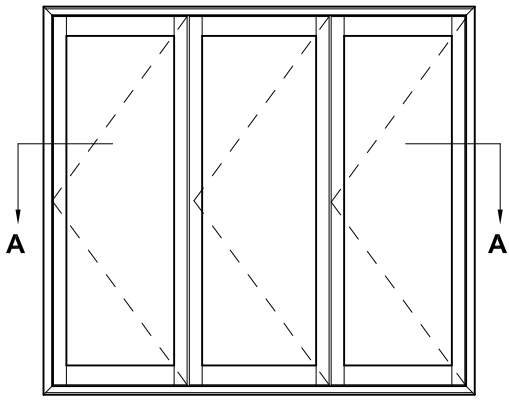

METRO SERIES
BI-FOLD DOOR THREE PANEL OPEN IN DOOR
SHOWING PANEL GLAZING OPTIONS

CROSS SECTION

Date 01.03.17 Scale 1:2

SECTION A-A