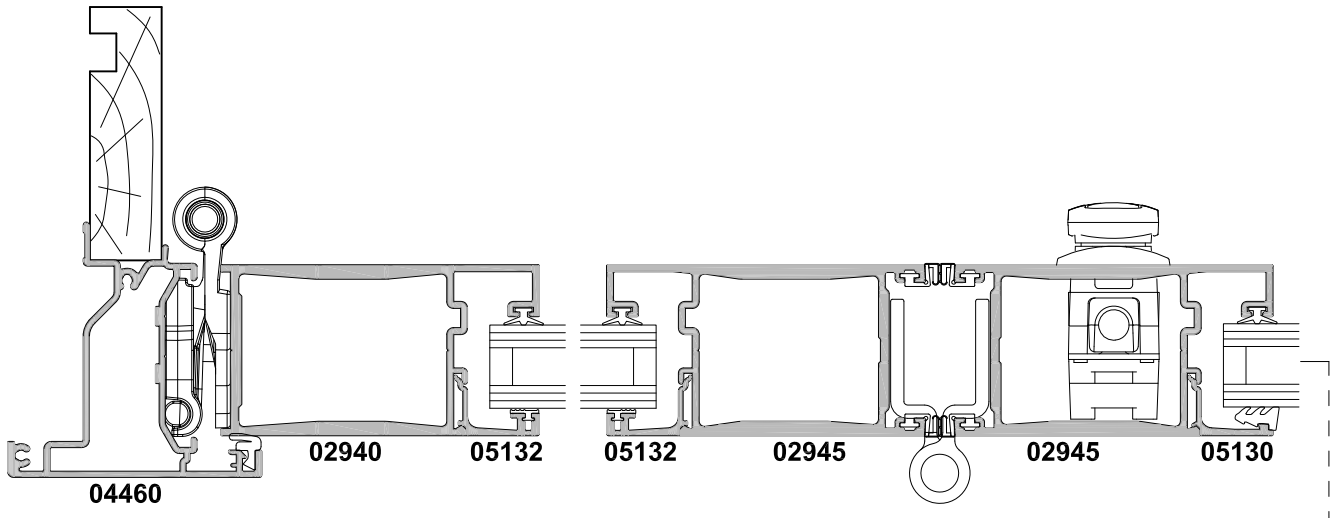

METRO SERIES
BI-FOLD DOOR THREE PANEL OPEN IN DOOR
SHOWING PANEL GLAZING OPTIONS

CROSS SECTION

Date 01.03.17 Scale 1:2

SECTION A-A