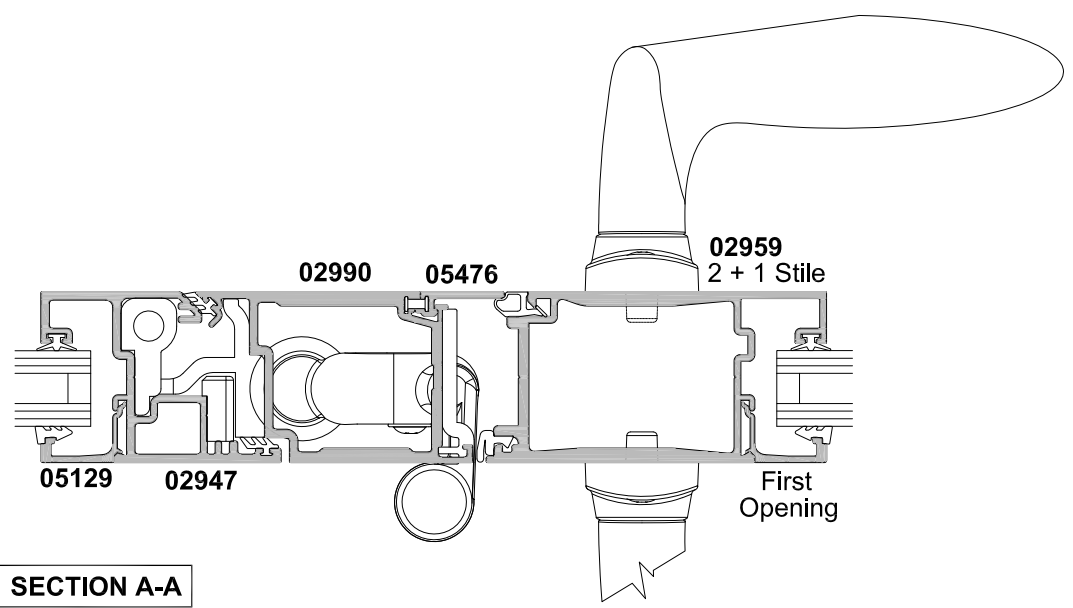

**METRO SERIES
BI-FOLD DOOR
MEETING STILES
CROSS SECTION**

Date 01.03.17 Scale 1:2

2 + 1 Panel

2 + 3 Panel

4 + 1 Panel

SECTION A-A

STANDARD BI-FOLD PANELS

SECTION A-A

LAY-BACK BI-FOLD PANELS
(Lay-Back Function on Two panel sides only)