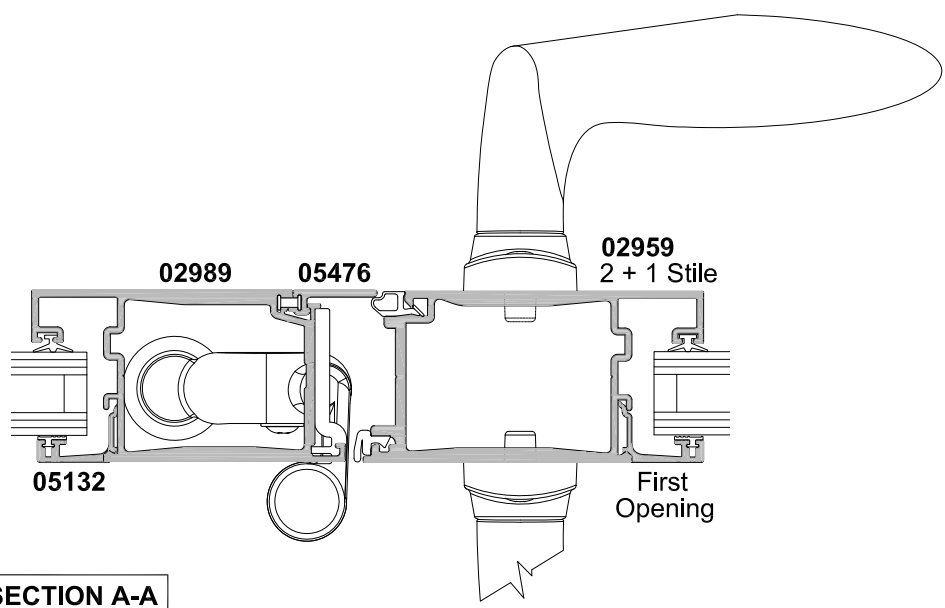

**METRO SERIES
BI-FOLD DOOR
MEETING STILES
CROSS SECTION**

Date 01.03.17 Scale 1:2

2 + 1 Panel

2 + 3 Panel

4 + 1 Panel

SECTION A-A

STANDARD BI-FOLD PANELS

SECTION A-A

LAY-BACK BI-FOLD PANELS
(Lay-Back Function on Two panel sides only)