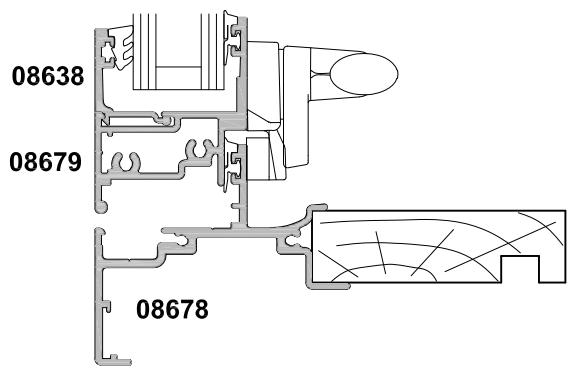

**METRO SERIES  
AWNING WINDOW  
VENTED SASH AND AEROVENT  
CROSS SECTION**

Date 01.06.18 Scale 1:2

**SECTION A-A**

**AEROVENT AT TRANSOM OPTION**

**SECTION B-B**