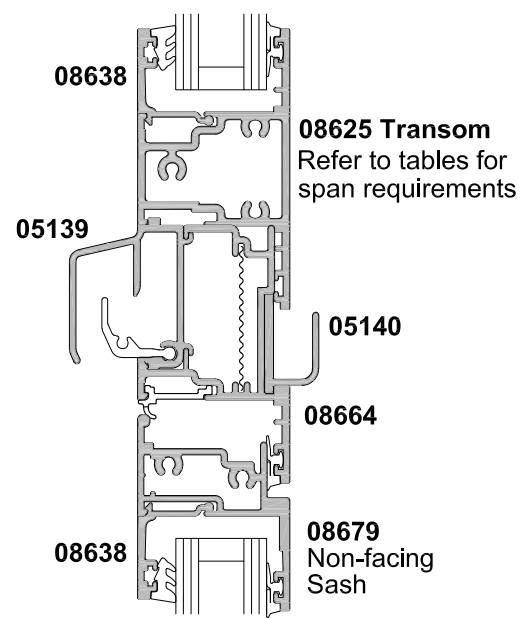

**METRO SERIES  
AWNING WINDOW  
VENTED SASH AND AEROVENT  
CROSS SECTION**

Date 01.06.18 Scale 1:2

**SECTION A-A**

**AEROVENT AT TRANSOM OPTION**

**SECTION B-B**