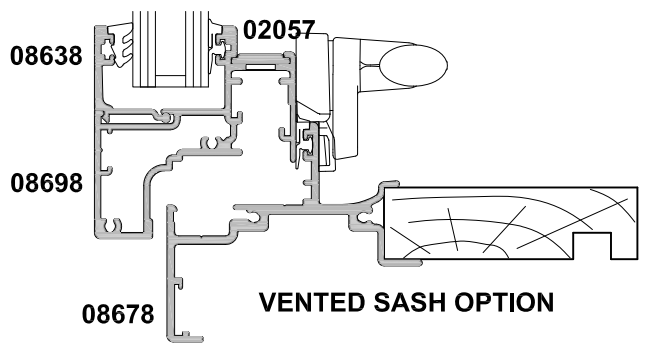

**METRO SERIES  
AWNING WINDOW  
VENTED SASH AND AEROVENT  
CROSS SECTION**

Date 01.06.18 Scale 1:2

**SECTION A-A**

**AEROVENT AT TRANSOM OPTION**

**SECTION B-B**