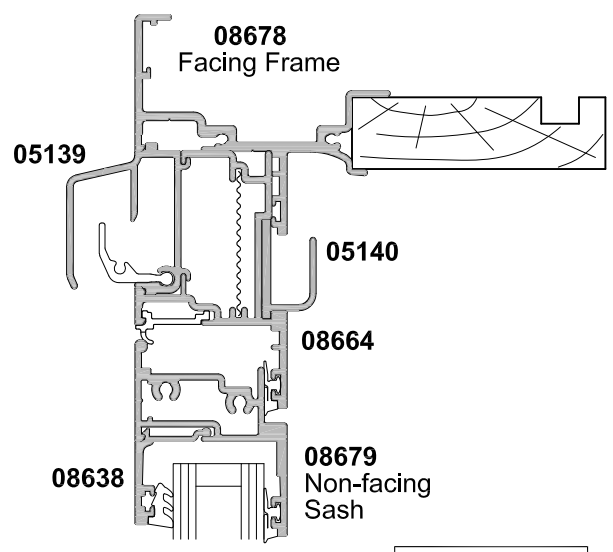

**METRO SERIES  
AWNING WINDOW  
VENTED SASH AND AEROVENT  
CROSS SECTION**

Date 01.06.18 Scale 1:2

**SECTION A-A**

**AEROVENT AT TRANSOM OPTION**

**SECTION B-B**