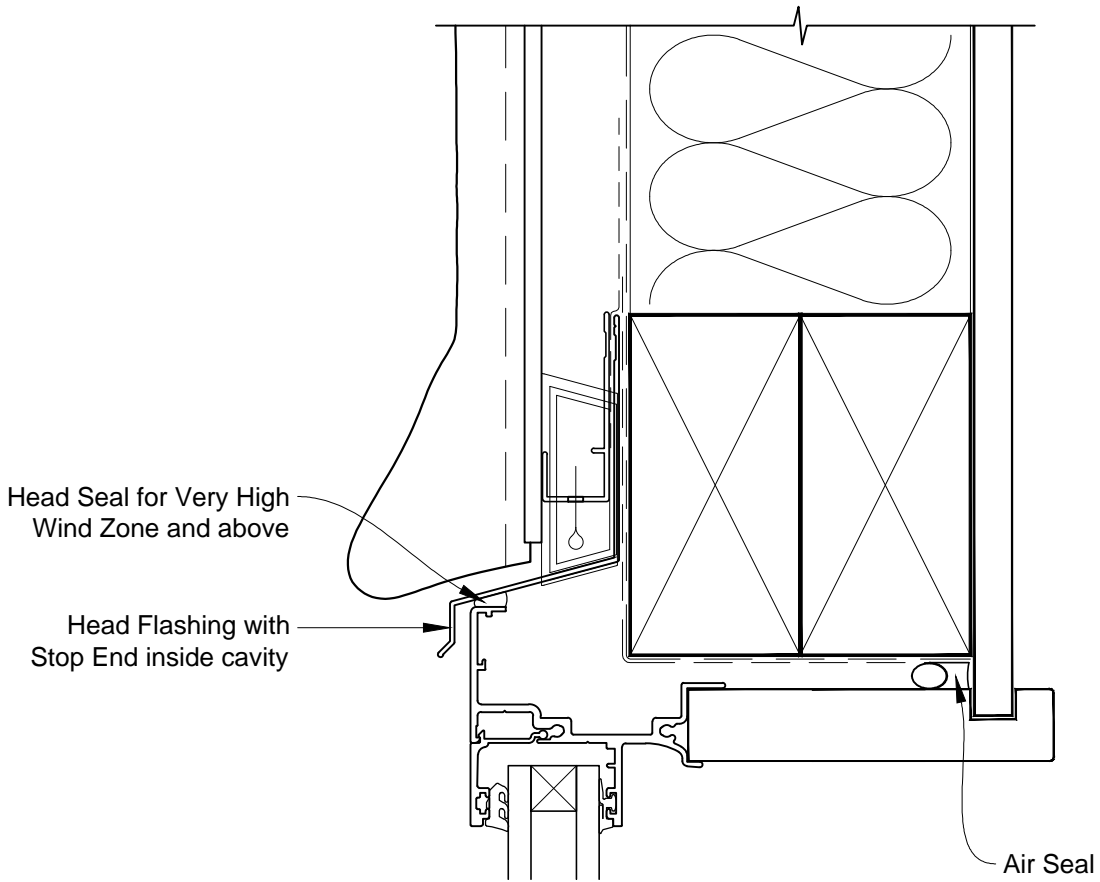

**INSTALLATION DETAIL - METRO SERIES
AWNING WINDOW ON STUCCO
CAVITY CONSTRUCTION**

Date: 01.03.14

Scale: 1:2

CAD Ref.: MSAWST-CH

**INSTALLATION DETAIL - METRO SERIES
AWNING WINDOW ON STUCCO
CAVITY CONSTRUCTION**

Date: 01.03.14 Scale: 1:2 CAD Ref.: MSAWST-CJ

**INSTALLATION DETAIL - METRO SERIES
AWNING WINDOW ON STUCCO
CAVITY CONSTRUCTION**

Date: 01.03.14

Scale: 1:2

CAD Ref.: MSAWST-CS

**INSTALLATION DETAIL - METRO SERIES
AWNING WINDOW ON STUCCO
CAVITY CONSTRUCTION**