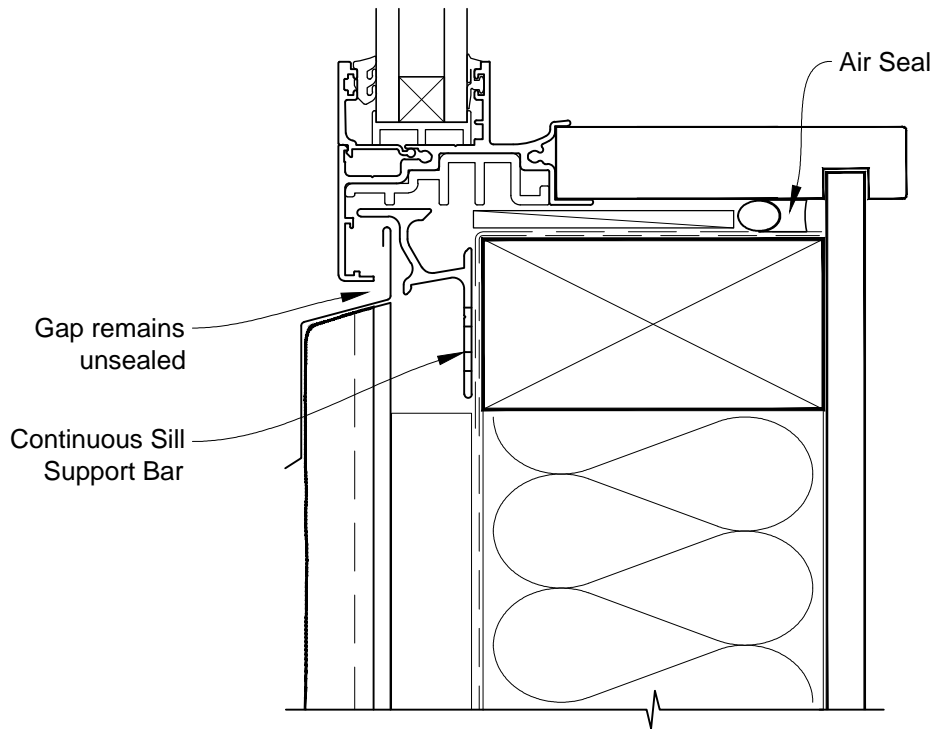

**INSTALLATION DETAIL - METRO SERIES
AWNING WINDOW ON STUCCO
CAVITY CONSTRUCTION**

Date: 01.03.14

Scale: 1:2

CAD Ref.: MSAWST-CH

**INSTALLATION DETAIL - METRO SERIES
AWNING WINDOW ON STUCCO
CAVITY CONSTRUCTION**

Date: 01.03.14 Scale: 1:2 CAD Ref.: MSAWST-CJ

**INSTALLATION DETAIL - METRO SERIES
AWNING WINDOW ON STUCCO
CAVITY CONSTRUCTION**

Date: 01.03.14

Scale: 1:2

CAD Ref.: MSAWST-CS

**INSTALLATION DETAIL - METRO SERIES
AWNING WINDOW ON STUCCO
CAVITY CONSTRUCTION**

Date: 01.03.14 Scale: 1:2 CAD Ref.: MSAWST-CS2