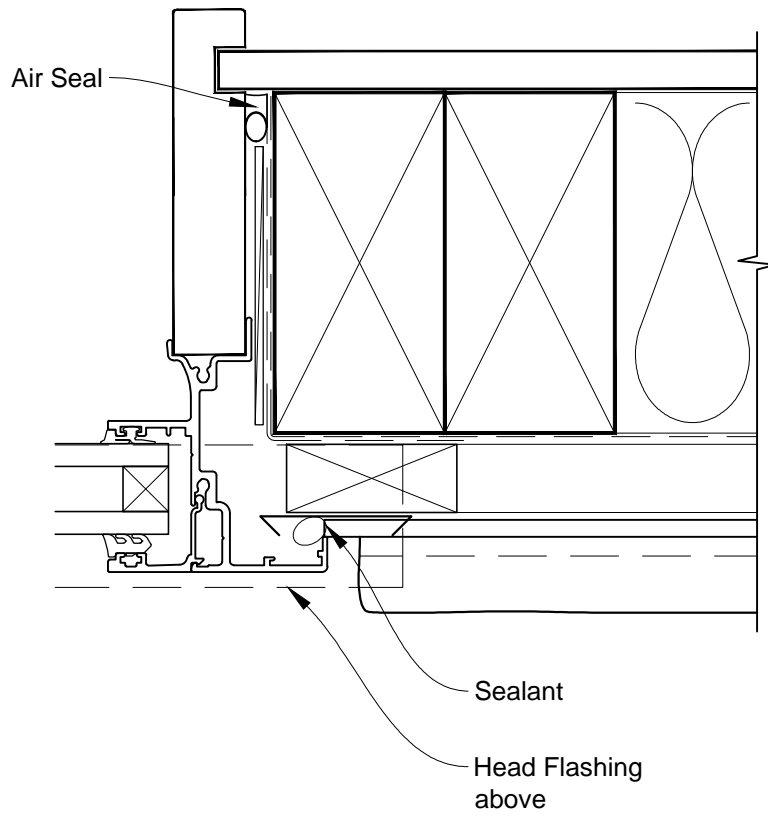

**INSTALLATION DETAIL - METRO SERIES
AWNING WINDOW ON STUCCO
CAVITY CONSTRUCTION**

Date: 01.03.14

Scale: 1:2

CAD Ref.: MSAWST-CH

**INSTALLATION DETAIL - METRO SERIES
AWNING WINDOW ON STUCCO
CAVITY CONSTRUCTION**

Date: 01.03.14 Scale: 1:2 CAD Ref.: MSAWST-CJ

**INSTALLATION DETAIL - METRO SERIES
AWNING WINDOW ON STUCCO
CAVITY CONSTRUCTION**

Date: 01.03.14

Scale: 1:2

CAD Ref.: MSAWST-CS

**INSTALLATION DETAIL - METRO SERIES
AWNING WINDOW ON STUCCO
CAVITY CONSTRUCTION**

Date: 01.03.14 Scale: 1:2 CAD Ref.: MSAWST-CS2