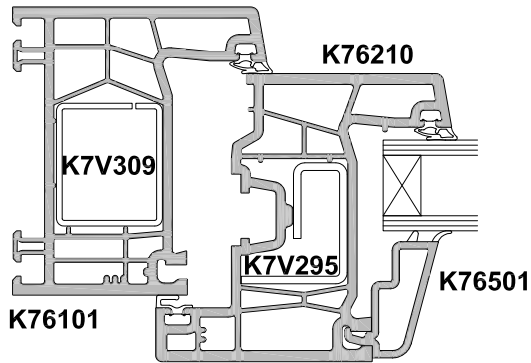

**KLIMA SERIES, CASEMENT WINDOW
HORIZONTAL DETAILS, SASH OPEN OUT**

CROSS SECTION

Date 01.01.17 Scale 1:2

CHAIR FRAME OPTION

SECTION A-A