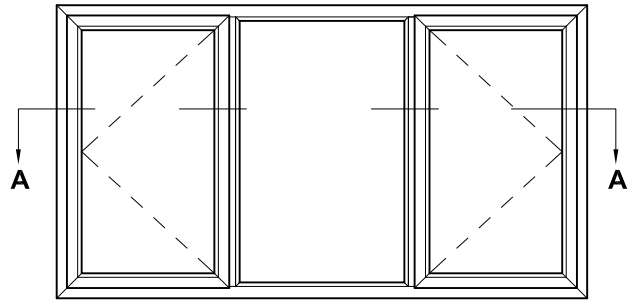

**KLIMA SERIES, CASEMENT WINDOW
HORIZONTAL DETAILS, SASH OPEN OUT**

CROSS SECTION

Date 01.01.17 Scale 1:2

CHAIR FRAME OPTION

SECTION A-A