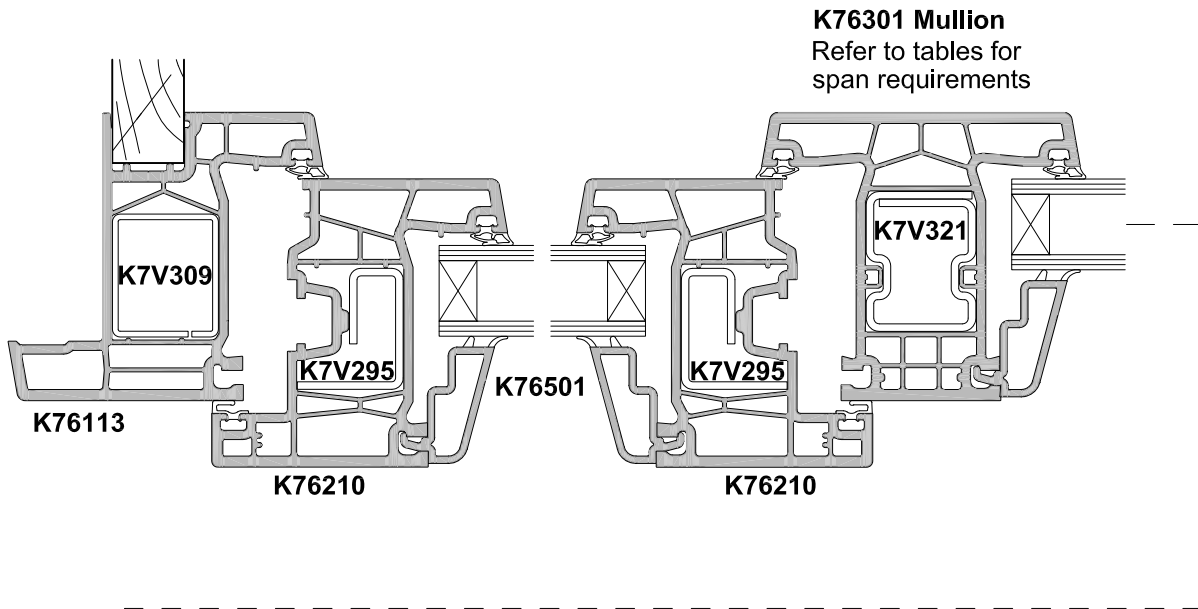

**KLIMA SERIES, CASEMENT WINDOW
HORIZONTAL DETAILS, SASH OPEN OUT**

CROSS SECTION

Date 01.01.17 Scale 1:2

CHAIR FRAME OPTION

SECTION A-A