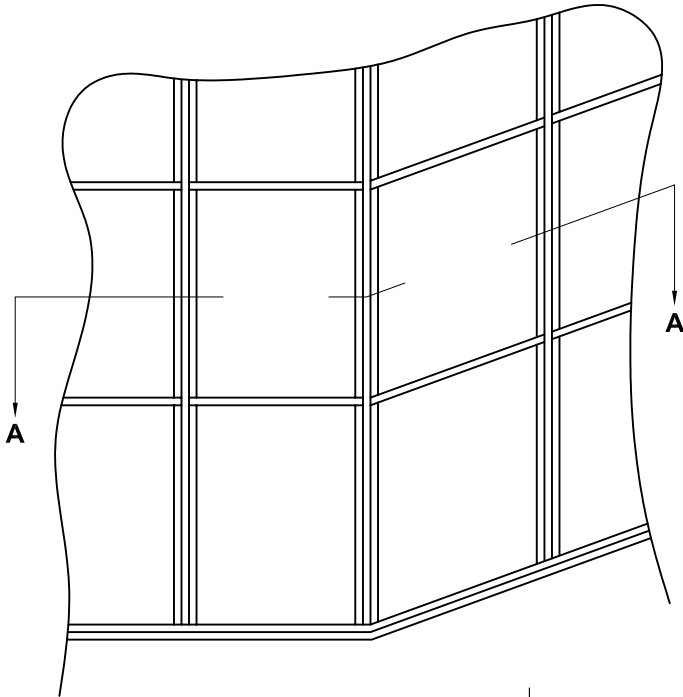

**40MM WINDOW SERIES
F130FS CURTAIN WALL
EXTERNAL CORNER**

CROSS SECTION

Date 01.11.09 Scale 1:2

SECTION A-A