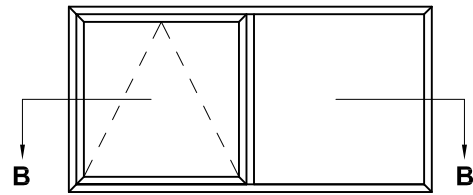

40MM WINDOW SERIES
F120FS INTERNAL GLAZING

CROSS SECTION

Date 01.11.09 Scale 1:2

NOTE:
Due to drainage problems it is not possible to have an internally glazed fixed light above a sash. Applications are limited for internal glazing and additional sealing is required - Refer to Technical Advisory Services for further details.