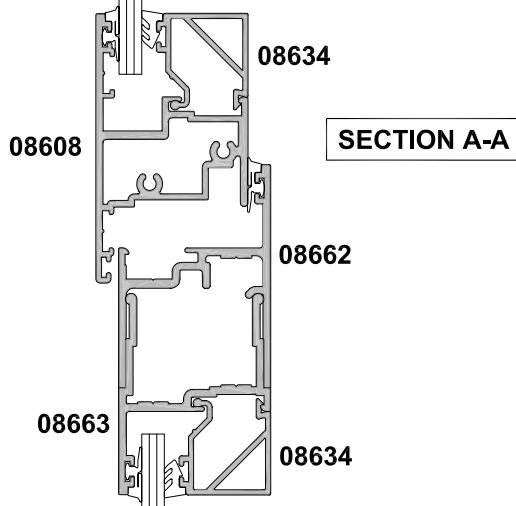

40MM WINDOW SERIES
F120FS INTERNAL GLAZING

CROSS SECTION

Date 01.11.09 Scale 1:2

NOTE:
Due to drainage problems it is not possible to have an internally glazed fixed light above a sash. Applications are limited for internal glazing and additional sealing is required - Refer to Technical Advisory Services for further details.