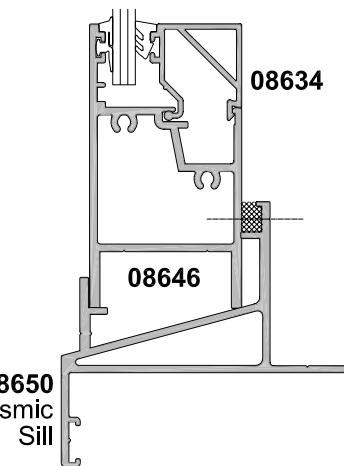

40MM WINDOW SERIES
F120FS INTERNAL GLAZING

CROSS SECTION

Date 01.11.09 Scale 1:2

NOTE:
Due to drainage problems it is not possible to have an internally glazed fixed light above a sash. Applications are limited for internal glazing and additional sealing is required - Refer to Technical Advisory Services for further details.