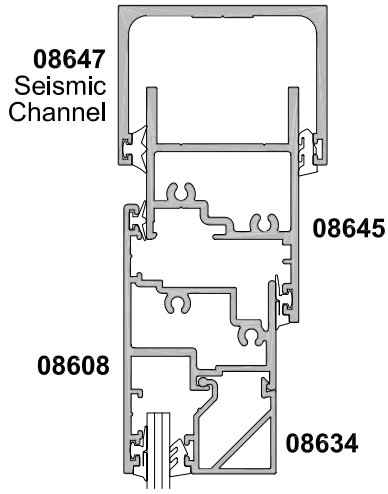

40MM WINDOW SERIES
F120FS INTERNAL GLAZING

CROSS SECTION

Date 01.11.09 Scale 1:2

NOTE:
Due to drainage problems it is not possible to have an internally glazed fixed light above a sash. Applications are limited for internal glazing and additional sealing is required - Refer to Technical Advisory Services for further details.