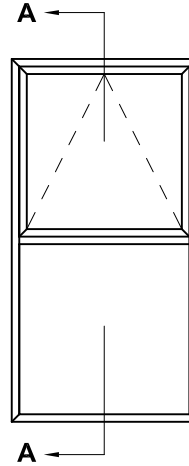

40MM WINDOW SERIES
F120FS INTERNAL GLAZING

CROSS SECTION

Date 01.11.09 Scale 1:2

NOTE:
Due to drainage problems it is not possible to have an internally glazed fixed light above a sash. Applications are limited for internal glazing and additional sealing is required - Refer to Technical Advisory Services for further details.