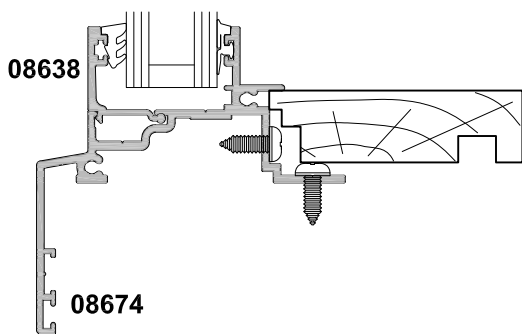

40MM WINDOW SERIES
F100FS INSULATED FACADE WALL CLADDINGS

CROSS SECTION

Date 01.06.11 Scale 1:2

NON FACING SASH OPTION

Liners fitted after window installation