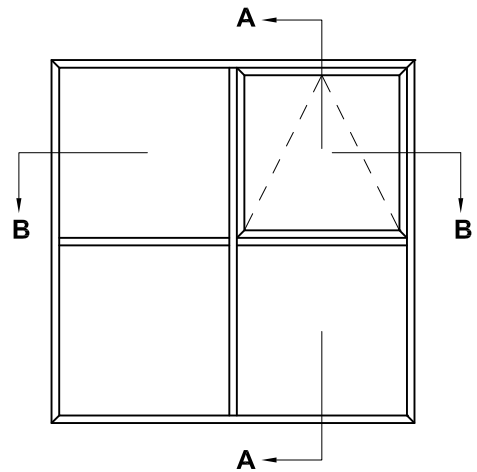

40MM WINDOW SERIES
F100FS INSULATED FACADE WALL CLADDINGS

CROSS SECTION

Date 01.06.11 Scale 1:2

NON FACING SASH OPTION

Liners fitted after window installation