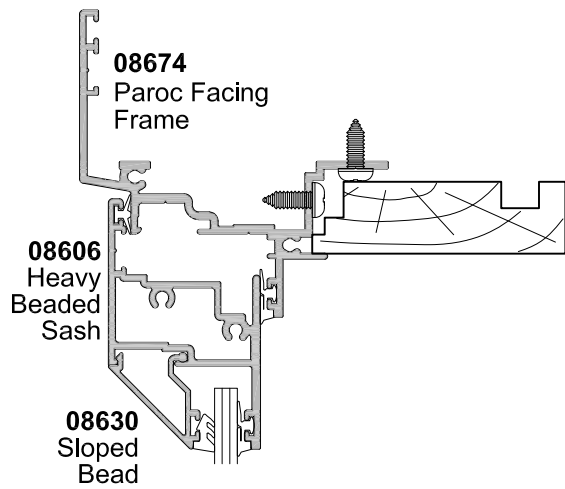

40MM WINDOW SERIES
F100FS INSULATED FACADE WALL CLADDINGS

CROSS SECTION

Date 01.06.11 Scale 1:2

NON FACING SASH OPTION

Liners fitted after window installation