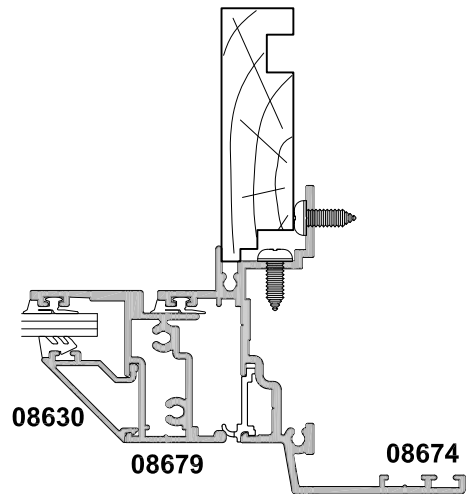

40MM WINDOW SERIES
F100FS INSULATED FACADE WALL CLADDINGS

CROSS SECTION

Date 01.06.11 Scale 1:2

NON FACING SASH OPTION

Liners fitted after window installation