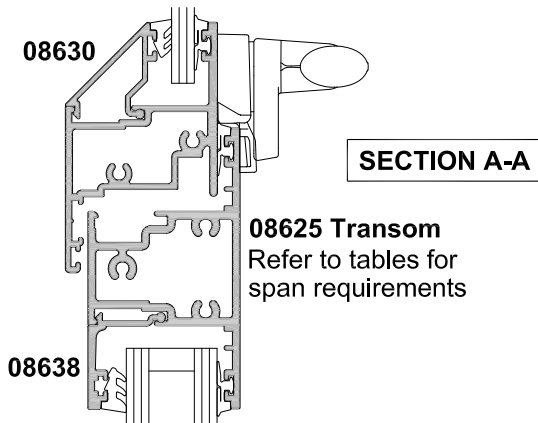

40MM WINDOW SERIES
F100FS INSULATED FACADE WALL CLADDINGS

CROSS SECTION

Date 01.06.11 Scale 1:2

NON FACING SASH OPTION

Liners fitted after window installation