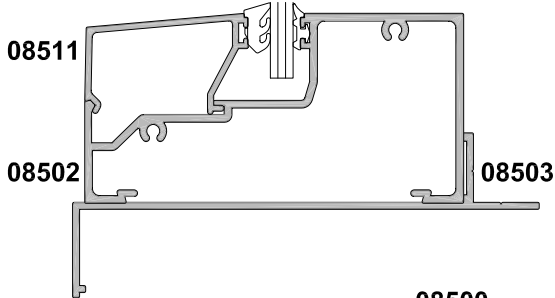

**100MM SHOPFRONT
F100SF 40MM AWNING WINDOW
AND MAGNUM 50 PIVOT DOOR**

CROSS SECTION

Date 01.11.09 Scale 1:2

SECTION D-D

SECTION E-E

SECTION F-F