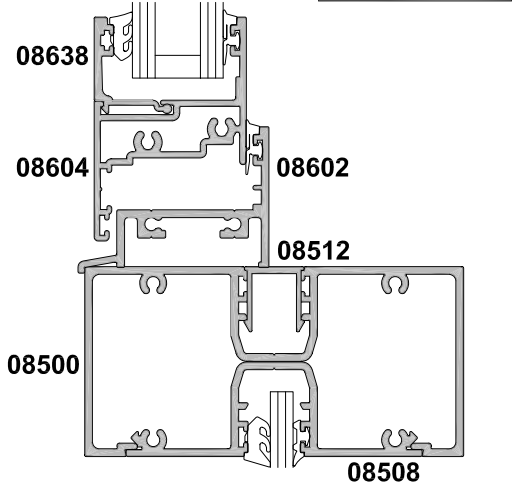

**100MM SHOPFRONT
F100SF 40MM AWNING WINDOW
AND MAGNUM 50 PIVOT DOOR**

CROSS SECTION

Date 01.11.09 Scale 1:2

SECTION D-D

SECTION E-E

SECTION F-F