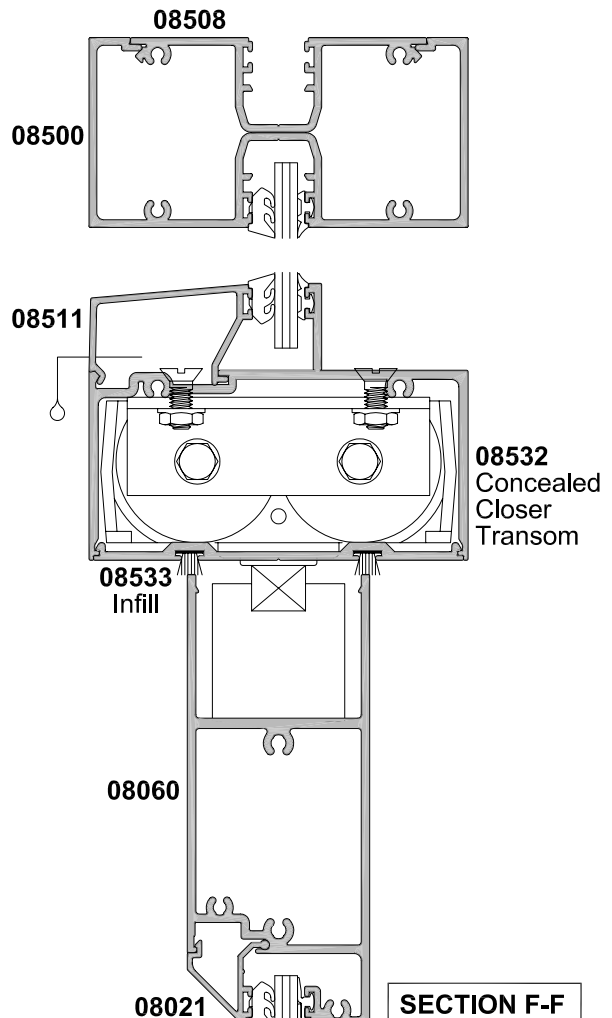

**100MM SHOPFRONT
F100SF 40MM AWNING WINDOW
AND MAGNUM 50 PIVOT DOOR**

CROSS SECTION

Date 01.11.09 Scale 1:2

SECTION D-D

SECTION E-E

SECTION F-F