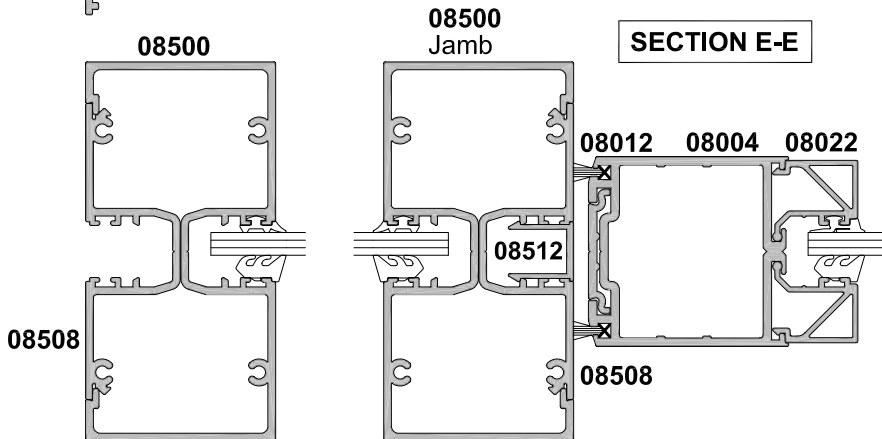

**100MM SHOPFRONT
F100SF 40MM AWNING WINDOW
AND MAGNUM 50 PIVOT DOOR**

CROSS SECTION

Date 01.11.09 Scale 1:2

SECTION D-D

SECTION E-E

SECTION F-F