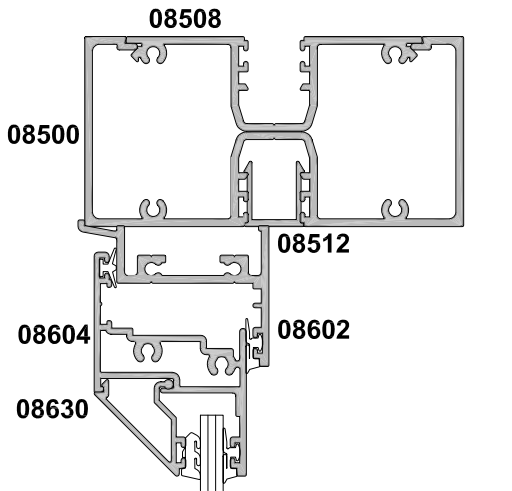

**100MM SHOPFRONT
F100SF 40MM AWNING WINDOW
AND MAGNUM 50 PIVOT DOOR**

CROSS SECTION

Date 01.11.09 Scale 1:2

SECTION D-D

SECTION E-E

SECTION F-F