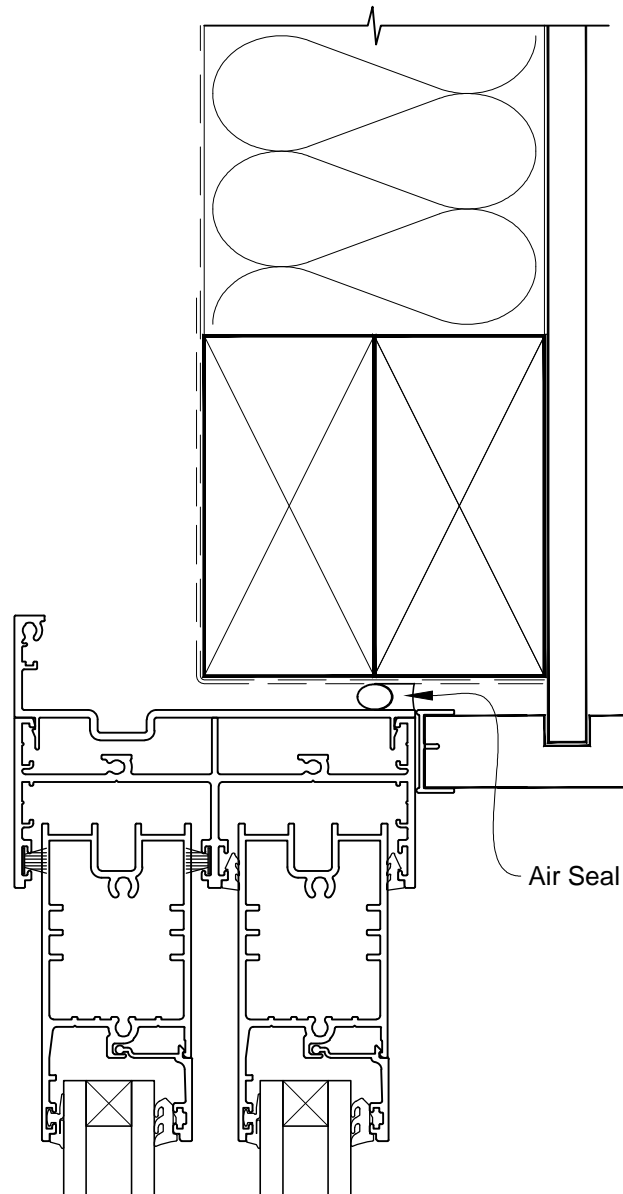

INSTALLATION DETAIL - ARCHITECTURAL SERIES SLIDING WINDOW ON NO CLADDING CAVITY CONSTRUCTION

Date: 01.03.14

Scale: 1:2

CAD Ref.: ASSWNC-CH

INSTALLATION DETAIL - ARCHITECTURAL SERIES SLIDING WINDOW ON NO CLADDING CAVITY CONSTRUCTION

Date: 01.03.14 Scale: 1:2 CAD Ref.: ASSWNC-CJ

INSTALLATION DETAIL - ARCHITECTURAL SERIES SLIDING WINDOW ON NO CLADDING CAVITY CONSTRUCTION

Date: 01.03.14

Scale: 1:2

CAD Ref.: ASSWNC-CS

INSTALLATION DETAIL - ARCHITECTURAL SERIES SLIDING WINDOW ON NO CLADDING CAVITY CONSTRUCTION

Date: 01.03.14

Scale: 1:2

CAD Ref.: ASSWNC-CS2

INSTALLATION DETAIL - ARCHITECTURAL SERIES SLIDING WINDOW ON NO CLADDING DIRECT FIXED CLADDING

Date: 01.03.14 Scale: 1:2 CAD Ref.: ASSWNC-DH

INSTALLATION DETAIL - ARCHITECTURAL SERIES SLIDING WINDOW ON NO CLADDING DIRECT FIXED CLADDING