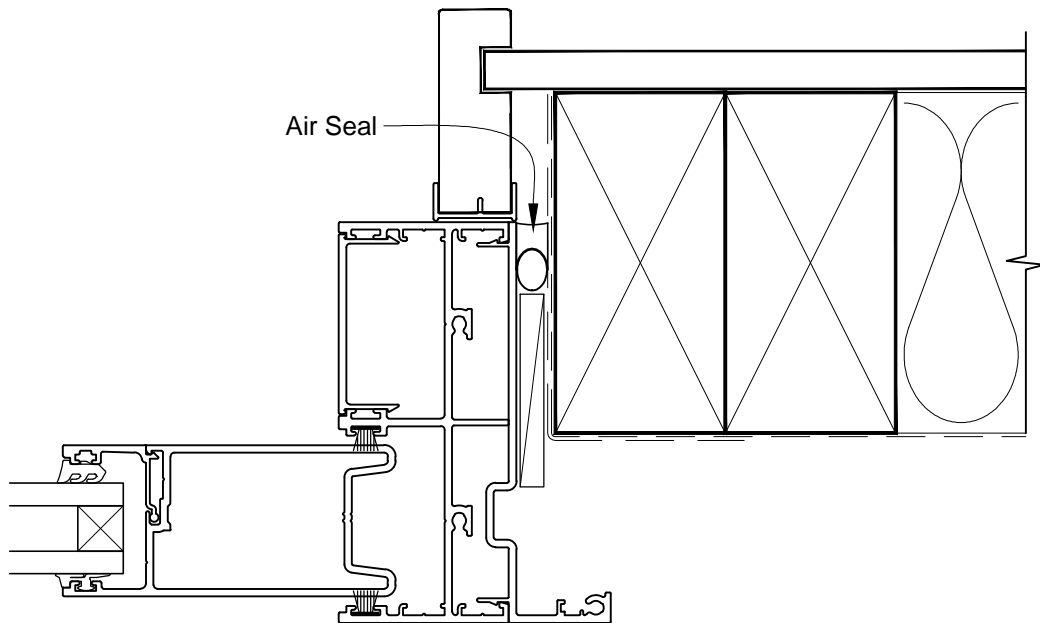

INSTALLATION DETAIL - ARCHITECTURAL SERIES SLIDING WINDOW ON NO CLADDING CAVITY CONSTRUCTION

Date: 01.03.14

Scale: 1:2

CAD Ref.: ASSWNC-CH

INSTALLATION DETAIL - ARCHITECTURAL SERIES SLIDING WINDOW ON NO CLADDING CAVITY CONSTRUCTION

Date: 01.03.14 Scale: 1:2 CAD Ref.: ASSWNC-CJ

INSTALLATION DETAIL - ARCHITECTURAL SERIES SLIDING WINDOW ON NO CLADDING CAVITY CONSTRUCTION

Date: 01.03.14

Scale: 1:2

CAD Ref.: ASSWNC-CS

INSTALLATION DETAIL - ARCHITECTURAL SERIES SLIDING WINDOW ON NO CLADDING CAVITY CONSTRUCTION

Date: 01.03.14

Scale: 1:2

CAD Ref.: ASSWNC-CS2

INSTALLATION DETAIL - ARCHITECTURAL SERIES SLIDING WINDOW ON NO CLADDING DIRECT FIXED CLADDING

Date: 01.03.14 Scale: 1:2 CAD Ref.: ASSWNC-DH

INSTALLATION DETAIL - ARCHITECTURAL SERIES SLIDING WINDOW ON NO CLADDING DIRECT FIXED CLADDING