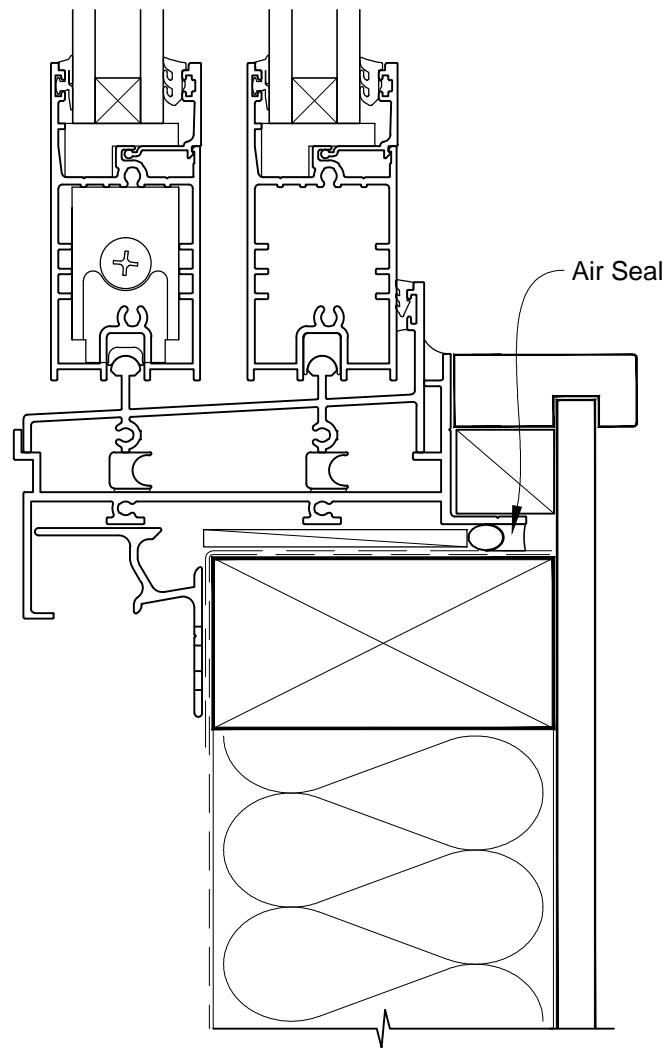

INSTALLATION DETAIL - ARCHITECTURAL SERIES SLIDING WINDOW ON NO CLADDING CAVITY CONSTRUCTION

Date: 01.03.14

Scale: 1:2

CAD Ref.: ASSWNC-CH

INSTALLATION DETAIL - ARCHITECTURAL SERIES SLIDING WINDOW ON NO CLADDING CAVITY CONSTRUCTION

Date: 01.03.14 Scale: 1:2 CAD Ref.: ASSWNC-CJ

INSTALLATION DETAIL - ARCHITECTURAL SERIES SLIDING WINDOW ON NO CLADDING CAVITY CONSTRUCTION

Date: 01.03.14

Scale: 1:2

CAD Ref.: ASSWNC-CS

INSTALLATION DETAIL - ARCHITECTURAL SERIES SLIDING WINDOW ON NO CLADDING CAVITY CONSTRUCTION

Date: 01.03.14

Scale: 1:2

CAD Ref.: ASSWNC-CS2

INSTALLATION DETAIL - ARCHITECTURAL SERIES SLIDING WINDOW ON NO CLADDING DIRECT FIXED CLADDING

Date: 01.03.14 Scale: 1:2 CAD Ref.: ASSWNC-DH

INSTALLATION DETAIL - ARCHITECTURAL SERIES SLIDING WINDOW ON NO CLADDING DIRECT FIXED CLADDING