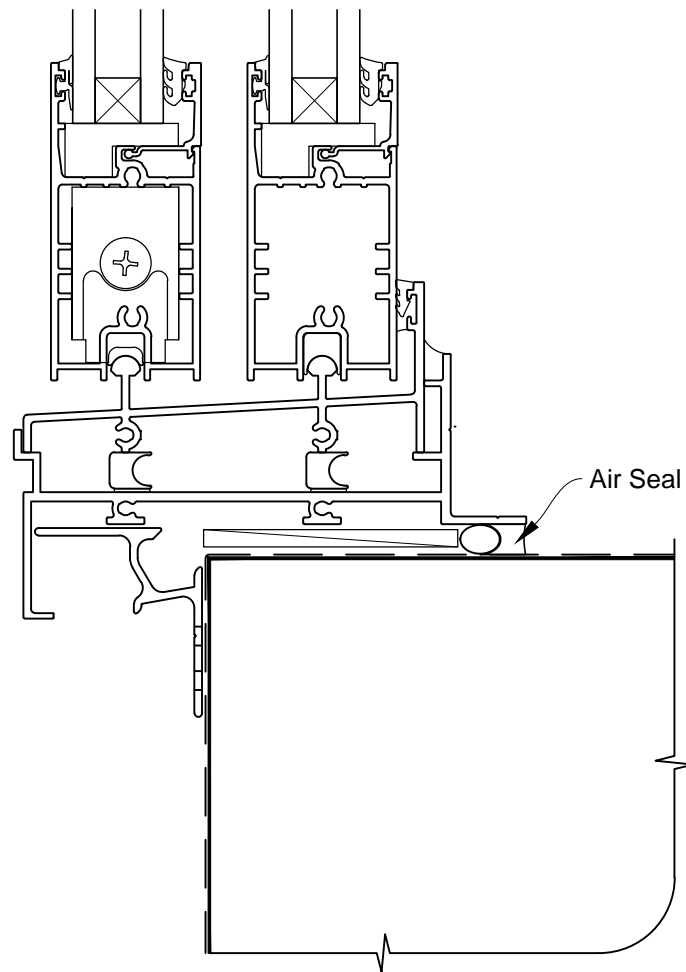

INSTALLATION DETAIL - ARCHITECTURAL SERIES SLIDING WINDOW ON NO CLADDING CAVITY CONSTRUCTION

Date: 01.03.14

Scale: 1:2

CAD Ref.: ASSWNC-CH

INSTALLATION DETAIL - ARCHITECTURAL SERIES SLIDING WINDOW ON NO CLADDING CAVITY CONSTRUCTION

Date: 01.03.14 Scale: 1:2 CAD Ref.: ASSWNC-CJ

INSTALLATION DETAIL - ARCHITECTURAL SERIES SLIDING WINDOW ON NO CLADDING CAVITY CONSTRUCTION

Date: 01.03.14

Scale: 1:2

CAD Ref.: ASSWNC-CS

INSTALLATION DETAIL - ARCHITECTURAL SERIES SLIDING WINDOW ON NO CLADDING CAVITY CONSTRUCTION

Date: 01.03.14

Scale: 1:2

CAD Ref.: ASSWNC-CS2

INSTALLATION DETAIL - ARCHITECTURAL SERIES SLIDING WINDOW ON NO CLADDING DIRECT FIXED CLADDING

Date: 01.03.14 Scale: 1:2 CAD Ref.: ASSWNC-DH

INSTALLATION DETAIL - ARCHITECTURAL SERIES SLIDING WINDOW ON NO CLADDING DIRECT FIXED CLADDING