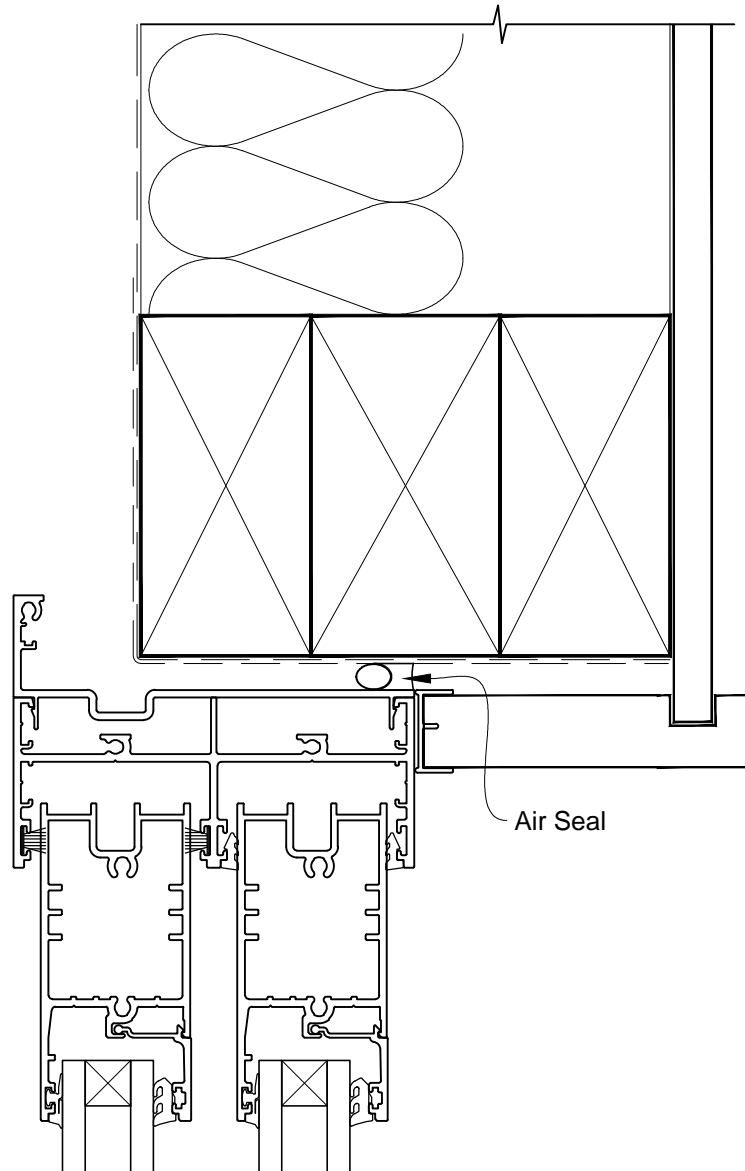

INSTALLATION DETAIL - ARCHITECTURAL SERIES SLIDING WINDOW ON NO CLADDING CAVITY CONSTRUCTION

Date: 01.03.14

Scale: 1:2

CAD Ref.: ASSWNC-CH

INSTALLATION DETAIL - ARCHITECTURAL SERIES SLIDING WINDOW ON NO CLADDING CAVITY CONSTRUCTION

Date: 01.03.14 Scale: 1:2 CAD Ref.: ASSWNC-CJ

INSTALLATION DETAIL - ARCHITECTURAL SERIES SLIDING WINDOW ON NO CLADDING CAVITY CONSTRUCTION

Date: 01.03.14

Scale: 1:2

CAD Ref.: ASSWNC-CS

INSTALLATION DETAIL - ARCHITECTURAL SERIES SLIDING WINDOW ON NO CLADDING CAVITY CONSTRUCTION

Date: 01.03.14

Scale: 1:2

CAD Ref.: ASSWNC-CS2

INSTALLATION DETAIL - ARCHITECTURAL SERIES SLIDING WINDOW ON NO CLADDING DIRECT FIXED CLADDING

Date: 01.03.14 Scale: 1:2 CAD Ref.: ASSWNC-DH

INSTALLATION DETAIL - ARCHITECTURAL SERIES SLIDING WINDOW ON NO CLADDING DIRECT FIXED CLADDING

Date: 01.03.14 Scale: 1:2 CAD Ref.: ASSWNC-DJ

**INSTALLATION DETAIL - ARCHITECTURAL SERIES
SLIDING WINDOW ON NO CLADDING
DIRECT FIXED CLADDING**

Date: 01.03.14 Scale: 1:2 CAD Ref.: ASSWNC-DS

INSTALLATION DETAIL - ARCHITECTURAL SERIES SLIDING WINDOW ON NO CLADDING DIRECT FIXED CLADDING