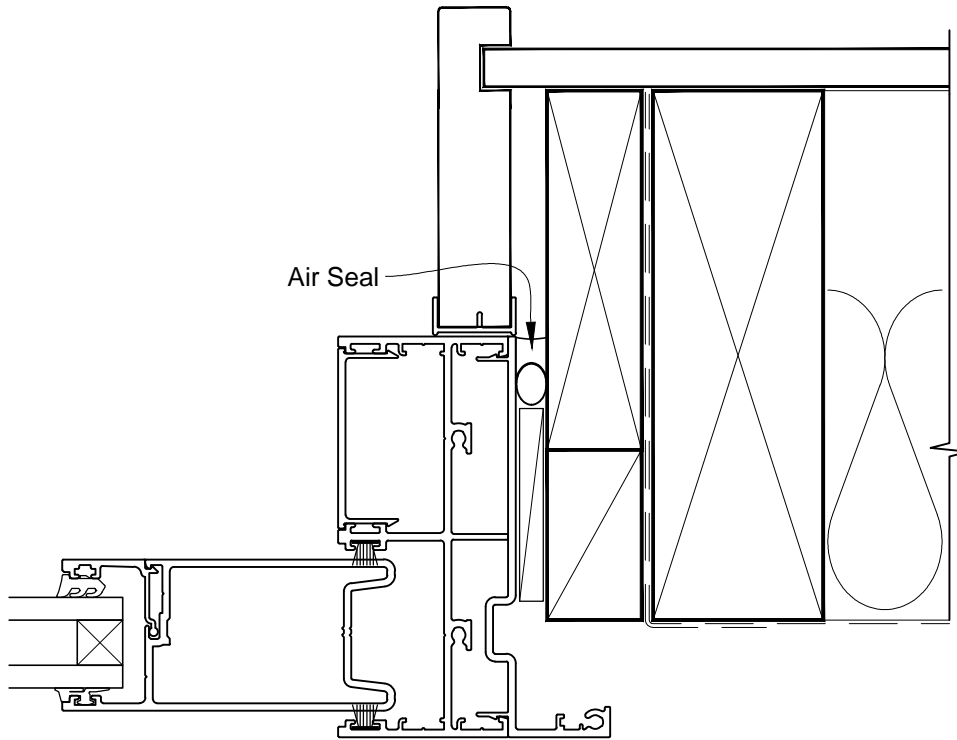

Date: 01.03.14

Scale: 1:2

CAD Ref.: ASSWNC-CS2

INSTALLATION DETAIL - ARCHITECTURAL SERIES SLIDING WINDOW ON NO CLADDING DIRECT FIXED CLADDING

Date: 01.03.14 Scale: 1:2 CAD Ref.: ASSWNC-DH

INSTALLATION DETAIL - ARCHITECTURAL SERIES SLIDING WINDOW ON NO CLADDING DIRECT FIXED CLADDING

Date: 01.03.14 Scale: 1:2 CAD Ref.: ASSWNC-DJ

**INSTALLATION DETAIL - ARCHITECTURAL SERIES
SLIDING WINDOW ON NO CLADDING
DIRECT FIXED CLADDING**

Date: 01.03.14 Scale: 1:2 CAD Ref.: ASSWNC-DS

INSTALLATION DETAIL - ARCHITECTURAL SERIES SLIDING WINDOW ON NO CLADDING DIRECT FIXED CLADDING