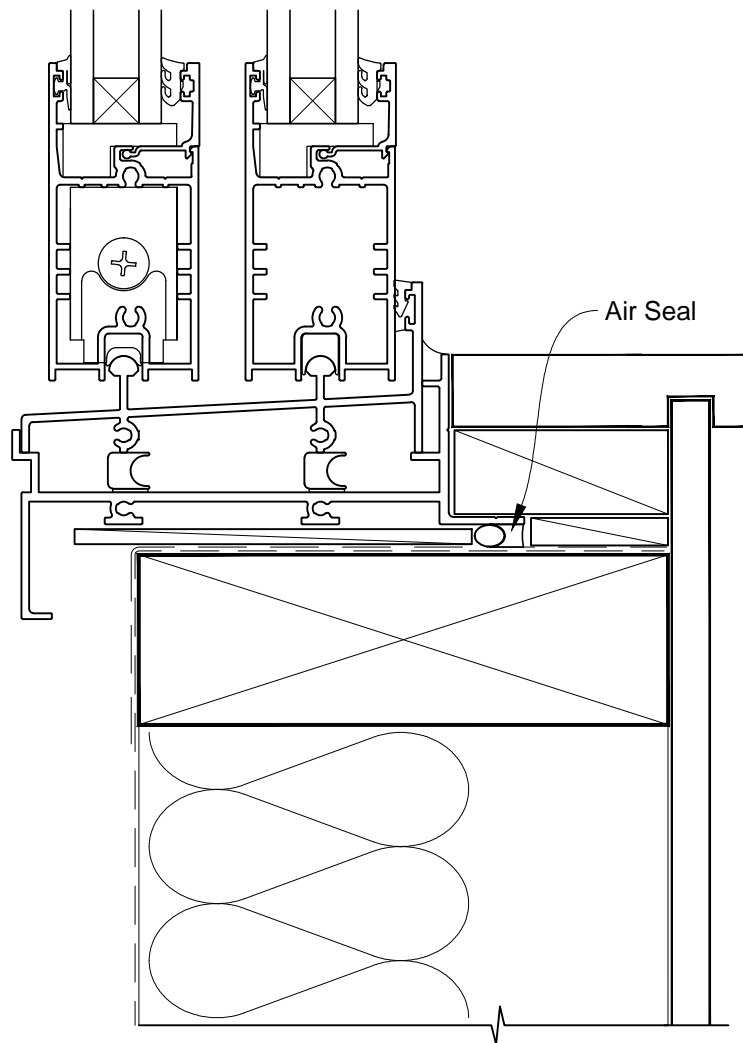

Date: 01.03.14

Scale: 1:2

CAD Ref.: ASSWNC-CS2

INSTALLATION DETAIL - ARCHITECTURAL SERIES SLIDING WINDOW ON NO CLADDING DIRECT FIXED CLADDING

Date: 01.03.14 Scale: 1:2 CAD Ref.: ASSWNC-DH

INSTALLATION DETAIL - ARCHITECTURAL SERIES SLIDING WINDOW ON NO CLADDING DIRECT FIXED CLADDING

Date: 01.03.14 Scale: 1:2 CAD Ref.: ASSWNC-DJ

**INSTALLATION DETAIL - ARCHITECTURAL SERIES
SLIDING WINDOW ON NO CLADDING
DIRECT FIXED CLADDING**

Date: 01.03.14 Scale: 1:2 CAD Ref.: ASSWNC-DS

INSTALLATION DETAIL - ARCHITECTURAL SERIES SLIDING WINDOW ON NO CLADDING DIRECT FIXED CLADDING