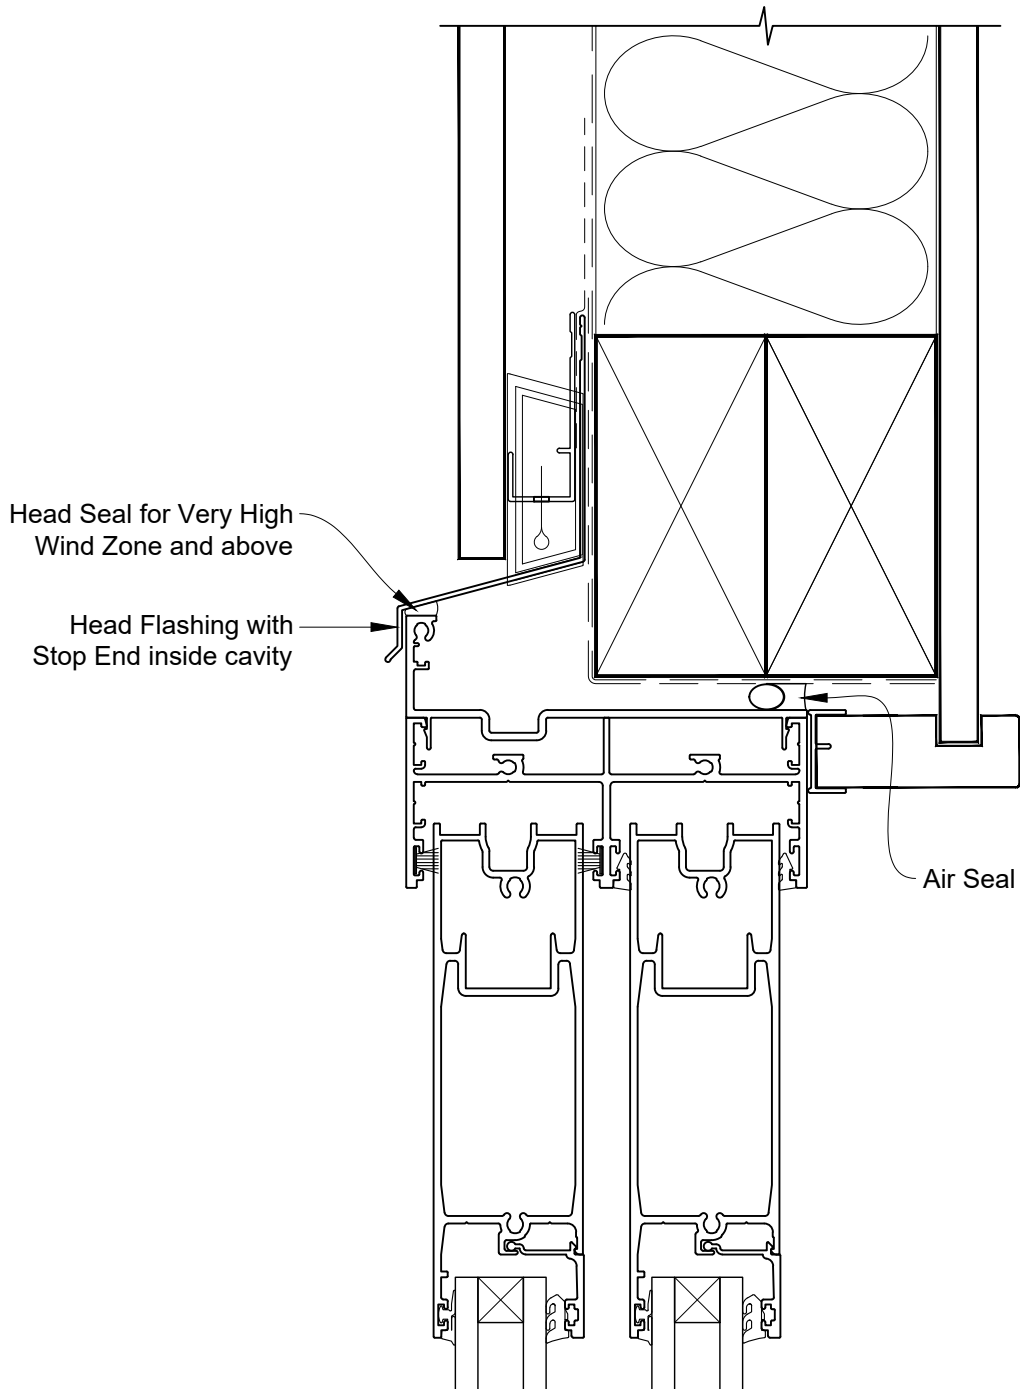

INSTALLATION DETAIL - ARCHITECTURAL SERIES SLIDING DOOR TWO TRACK ON FLAT SHEET CAVITY CONSTRUCTION

Date: 27.09.19

Scale: 1:2

CAD Ref.: ASS2FS-CH

INSTALLATION DETAIL - ARCHITECTURAL SERIES SLIDING DOOR TWO TRACK ON FLAT SHEET CAVITY CONSTRUCTION

Date: 27.09.19

Scale: 1:2

CAD Ref.: ASS2FS-CJ

INSTALLATION DETAIL - ARCHITECTURAL SERIES SLIDING DOOR TWO TRACK ON FLAT SHEET CAVITY CONSTRUCTION

Date: 27.09.19

Scale: 1:2

CAD Ref.: ASS2FS-CS

INSTALLATION DETAIL - ARCHITECTURAL SERIES SLIDING DOOR TWO TRACK ON FLAT SHEET DIRECT FIXED CLADDING

Date: 27.09.19 Scale: 1:2 CAD Ref.: ASS2FS-DH

INSTALLATION DETAIL - ARCHITECTURAL SERIES SLIDING DOOR TWO TRACK ON FLAT SHEET DIRECT FIXED CLADDING

Date: 27.09.19 Scale: 1:2 CAD Ref.: ASS2FS-DJ

**INSTALLATION DETAIL - ARCHITECTURAL SERIES
SLIDING DOOR TWO TRACK ON FLAT SHEET
DIRECT FIXED CLADDING**