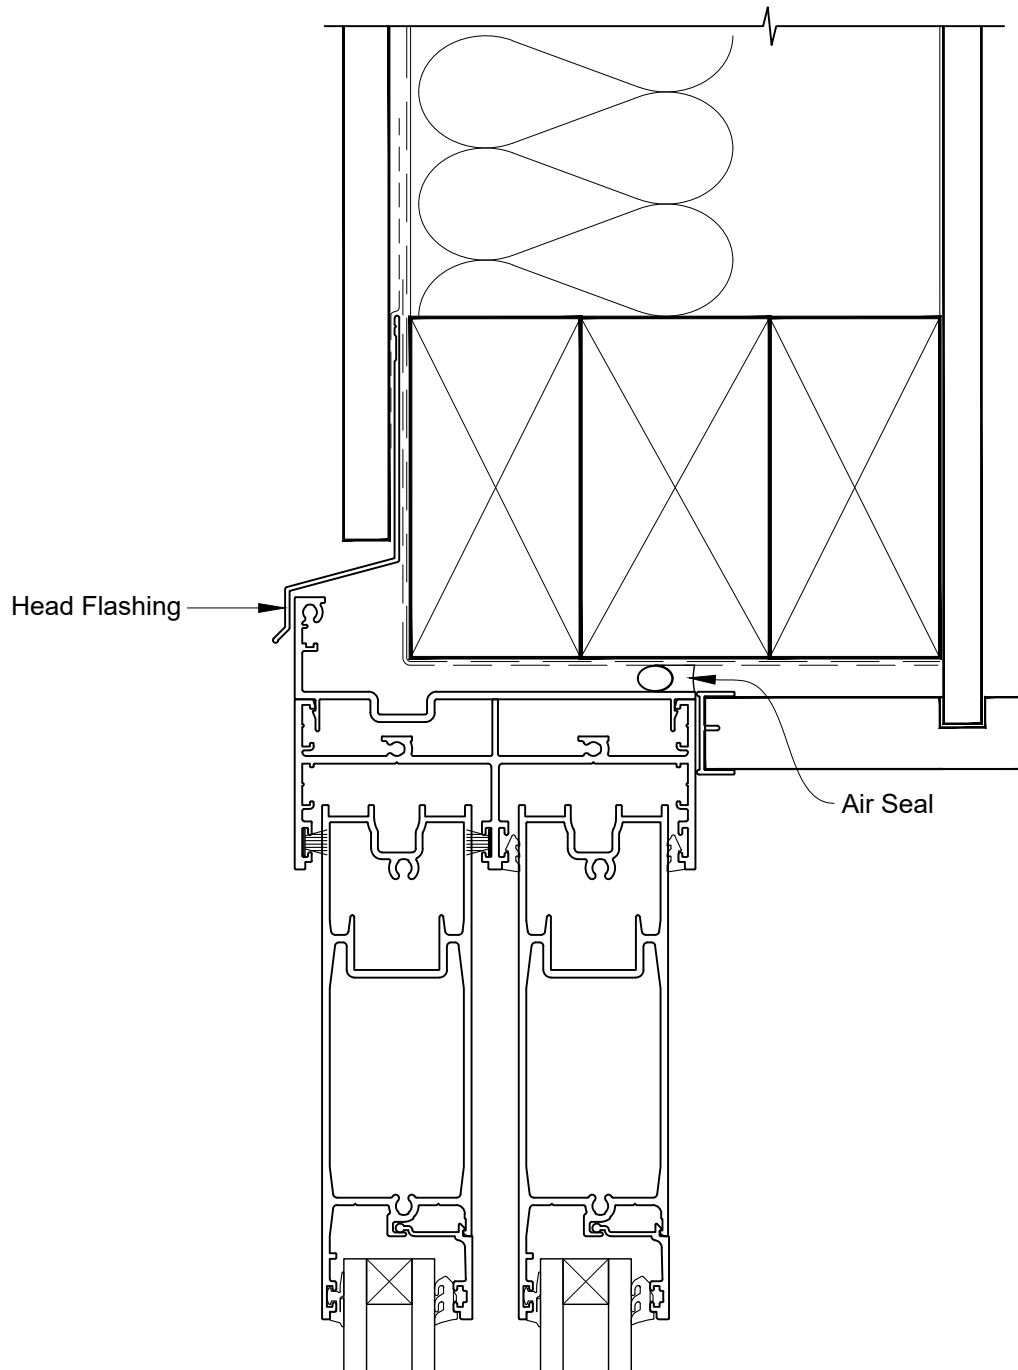

INSTALLATION DETAIL - ARCHITECTURAL SERIES SLIDING DOOR TWO TRACK ON FLAT SHEET CAVITY CONSTRUCTION

Date: 27.09.19

Scale: 1:2

CAD Ref.: ASS2FS-CH

INSTALLATION DETAIL - ARCHITECTURAL SERIES SLIDING DOOR TWO TRACK ON FLAT SHEET CAVITY CONSTRUCTION

Date: 27.09.19

Scale: 1:2

CAD Ref.: ASS2FS-CJ

INSTALLATION DETAIL - ARCHITECTURAL SERIES SLIDING DOOR TWO TRACK ON FLAT SHEET CAVITY CONSTRUCTION

Date: 27.09.19

Scale: 1:2

CAD Ref.: ASS2FS-CS

INSTALLATION DETAIL - ARCHITECTURAL SERIES SLIDING DOOR TWO TRACK ON FLAT SHEET DIRECT FIXED CLADDING

Date: 27.09.19 Scale: 1:2 CAD Ref.: ASS2FS-DH

INSTALLATION DETAIL - ARCHITECTURAL SERIES SLIDING DOOR TWO TRACK ON FLAT SHEET DIRECT FIXED CLADDING

Date: 27.09.19 Scale: 1:2 CAD Ref.: ASS2FS-DJ

**INSTALLATION DETAIL - ARCHITECTURAL SERIES
SLIDING DOOR TWO TRACK ON FLAT SHEET
DIRECT FIXED CLADDING**