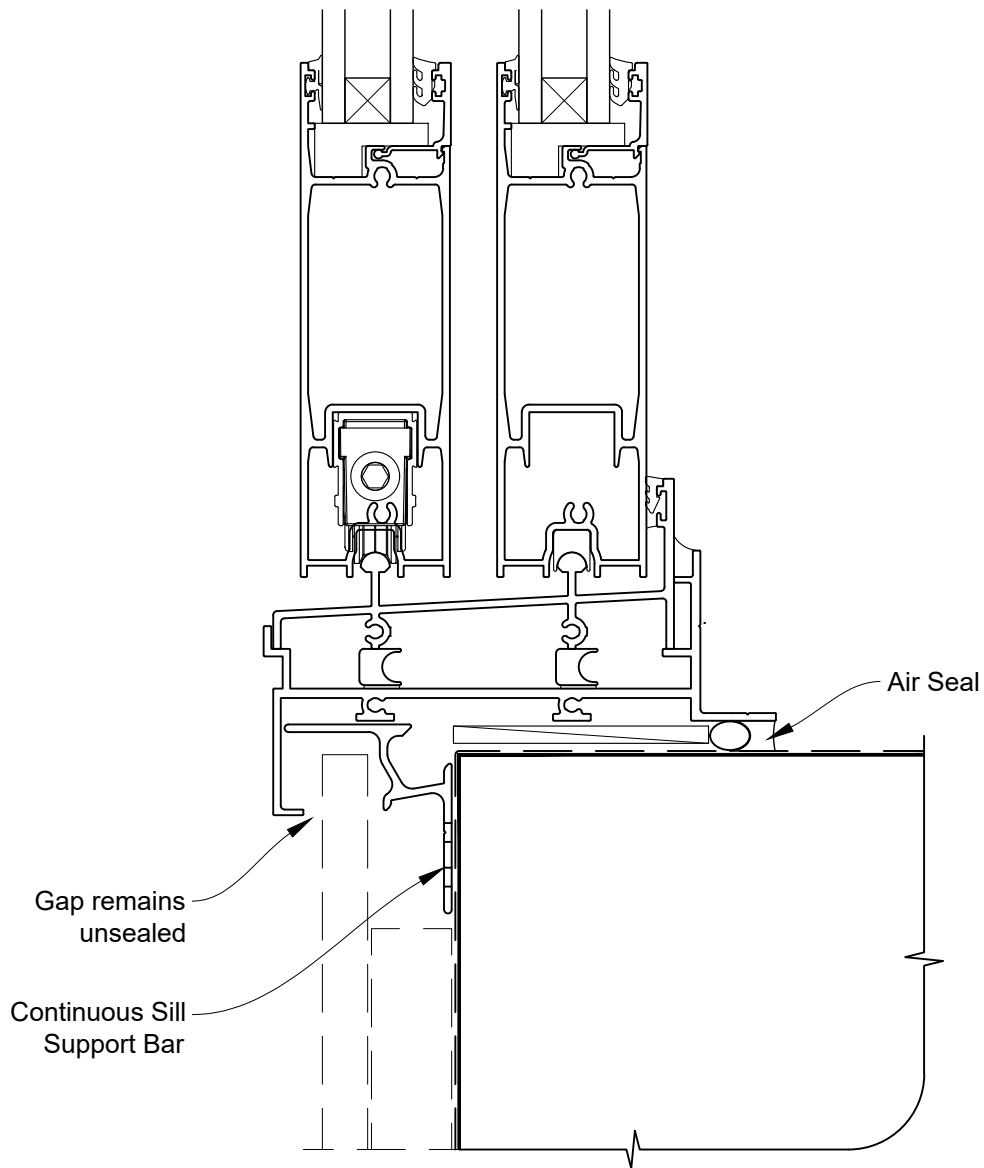

INSTALLATION DETAIL - ARCHITECTURAL SERIES SLIDING DOOR TWO TRACK ON FLAT SHEET CAVITY CONSTRUCTION

Date: 27.09.19

Scale: 1:2

CAD Ref.: ASS2FS-CH

INSTALLATION DETAIL - ARCHITECTURAL SERIES SLIDING DOOR TWO TRACK ON FLAT SHEET CAVITY CONSTRUCTION

Date: 27.09.19

Scale: 1:2

CAD Ref.: ASS2FS-CJ

INSTALLATION DETAIL - ARCHITECTURAL SERIES SLIDING DOOR TWO TRACK ON FLAT SHEET CAVITY CONSTRUCTION

Date: 27.09.19

Scale: 1:2

CAD Ref.: ASS2FS-CS

INSTALLATION DETAIL - ARCHITECTURAL SERIES SLIDING DOOR TWO TRACK ON FLAT SHEET DIRECT FIXED CLADDING