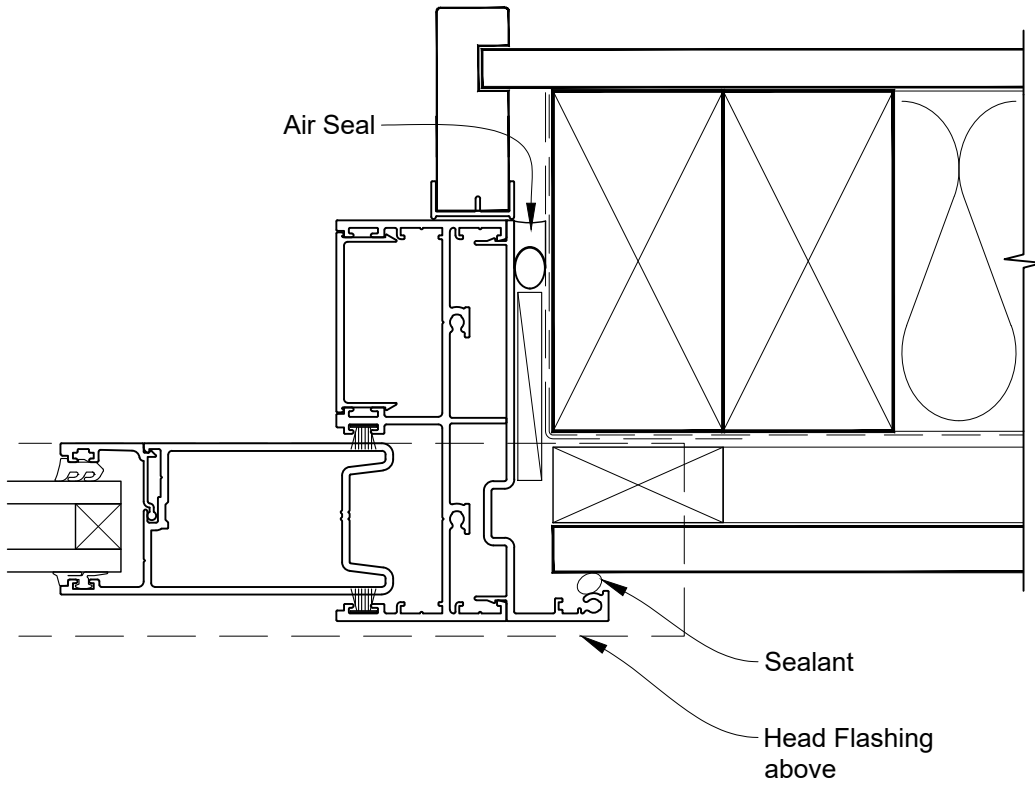

INSTALLATION DETAIL - ARCHITECTURAL SERIES SLIDING DOOR TWO TRACK ON FLAT SHEET CAVITY CONSTRUCTION

Date: 27.09.19

Scale: 1:2

CAD Ref.: ASS2FS-CH

INSTALLATION DETAIL - ARCHITECTURAL SERIES SLIDING DOOR TWO TRACK ON FLAT SHEET CAVITY CONSTRUCTION

Date: 27.09.19

Scale: 1:2

CAD Ref.: ASS2FS-CJ

INSTALLATION DETAIL - ARCHITECTURAL SERIES SLIDING DOOR TWO TRACK ON FLAT SHEET CAVITY CONSTRUCTION

Date: 27.09.19

Scale: 1:2

CAD Ref.: ASS2FS-CS

INSTALLATION DETAIL - ARCHITECTURAL SERIES SLIDING DOOR TWO TRACK ON FLAT SHEET DIRECT FIXED CLADDING

Date: 27.09.19 Scale: 1:2 CAD Ref.: ASS2FS-DH

INSTALLATION DETAIL - ARCHITECTURAL SERIES SLIDING DOOR TWO TRACK ON FLAT SHEET DIRECT FIXED CLADDING

Date: 27.09.19 Scale: 1:2 CAD Ref.: ASS2FS-DJ

**INSTALLATION DETAIL - ARCHITECTURAL SERIES
SLIDING DOOR TWO TRACK ON FLAT SHEET
DIRECT FIXED CLADDING**