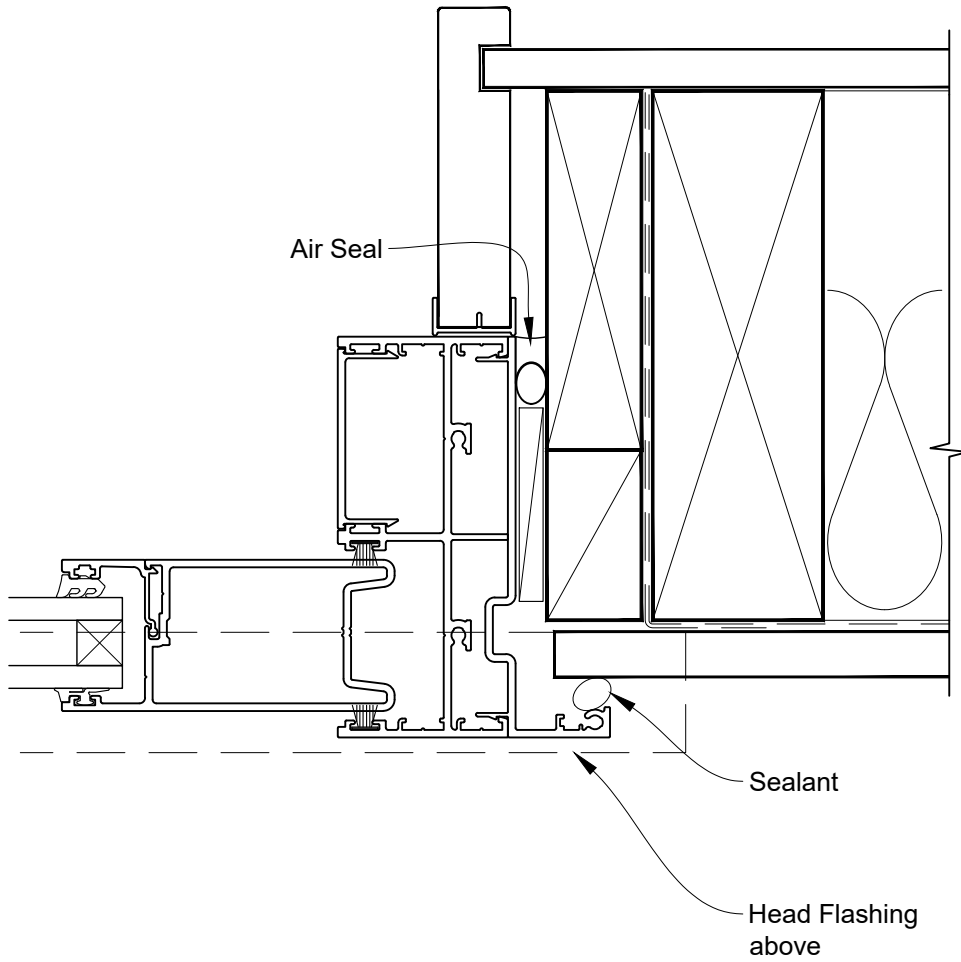

INSTALLATION DETAIL - ARCHITECTURAL SERIES SLIDING DOOR TWO TRACK ON FLAT SHEET CAVITY CONSTRUCTION

Date: 27.09.19

Scale: 1:2

CAD Ref.: ASS2FS-CH

INSTALLATION DETAIL - ARCHITECTURAL SERIES SLIDING DOOR TWO TRACK ON FLAT SHEET CAVITY CONSTRUCTION

Date: 27.09.19

Scale: 1:2

CAD Ref.: ASS2FS-CJ

INSTALLATION DETAIL - ARCHITECTURAL SERIES SLIDING DOOR TWO TRACK ON FLAT SHEET CAVITY CONSTRUCTION

Date: 27.09.19

Scale: 1:2

CAD Ref.: ASS2FS-CS

INSTALLATION DETAIL - ARCHITECTURAL SERIES SLIDING DOOR TWO TRACK ON FLAT SHEET DIRECT FIXED CLADDING

Date: 27.09.19 Scale: 1:2 CAD Ref.: ASS2FS-DH

INSTALLATION DETAIL - ARCHITECTURAL SERIES SLIDING DOOR TWO TRACK ON FLAT SHEET DIRECT FIXED CLADDING

Date: 27.09.19 Scale: 1:2 CAD Ref.: ASS2FS-DJ

**INSTALLATION DETAIL - ARCHITECTURAL SERIES
SLIDING DOOR TWO TRACK ON FLAT SHEET
DIRECT FIXED CLADDING**