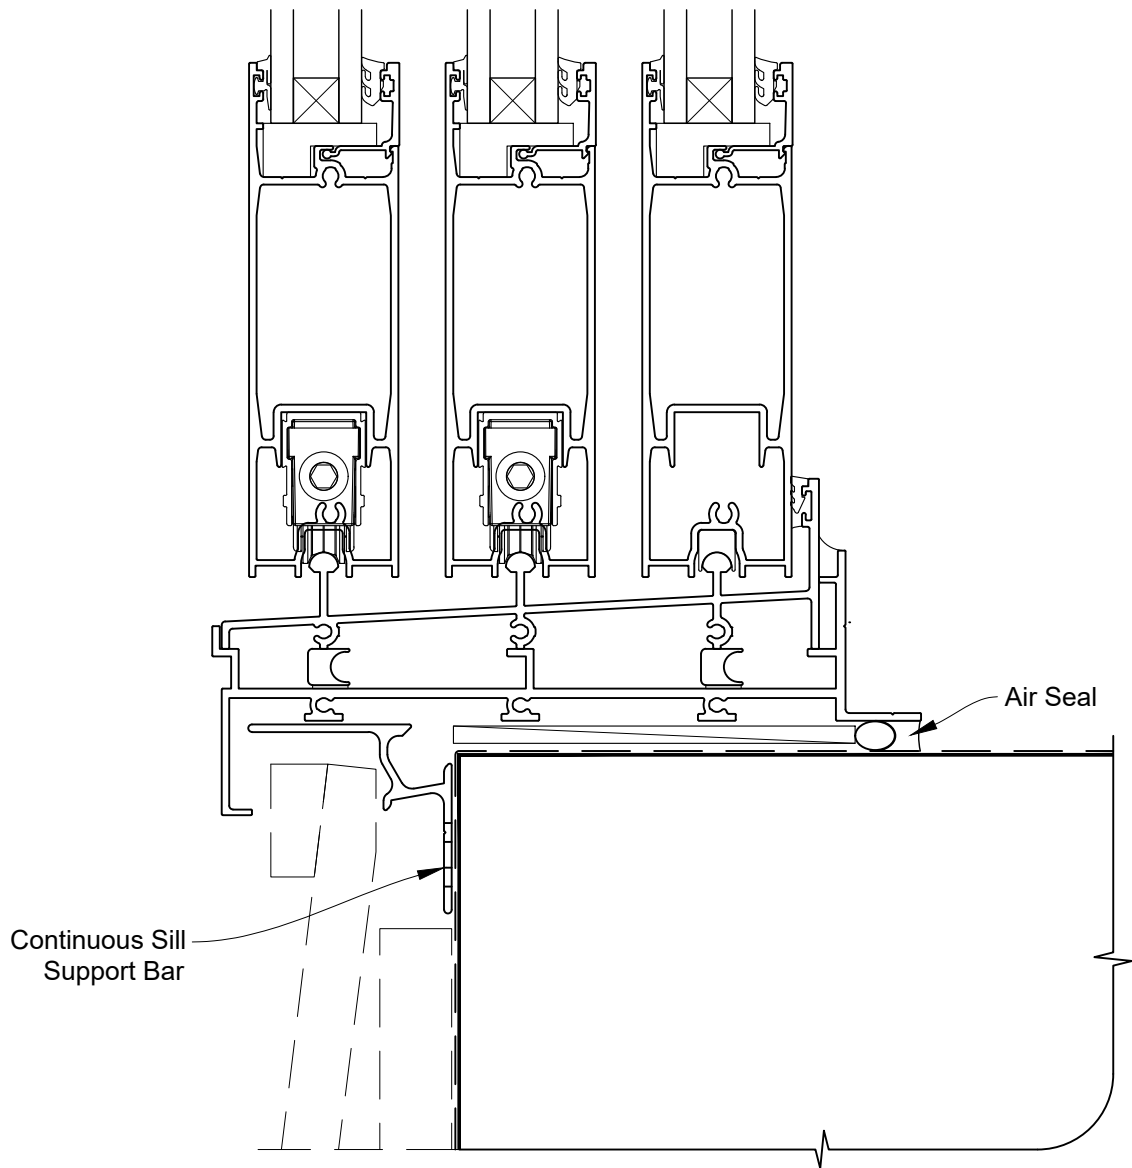

INSTALLATION DETAIL - ARCHITECTURAL SERIES SLIDING DOOR THREE TRACK ON BEVELBACK WEATHERBOARD - CAVITY CONSTRUCTION

Date: 01.03.14

Scale: 1:2

CAD Ref.: ASS3BW-CH

INSTALLATION DETAIL - ARCHITECTURAL SERIES SLIDING DOOR THREE TRACK ON BEVELBACK WEATHERBOARD - CAVITY CONSTRUCTION

Date: 01.03.14 Scale: 1:2 CAD Ref.: ASS3BW-CJ

**INSTALLATION DETAIL - ARCHITECTURAL SERIES
SLIDING DOOR THREE TRACK ON BEVELBACK
WEATHERBOARD - CAVITY CONSTRUCTION**

Date: 01.03.14

Scale: 1:2

CAD Ref.: ASS3BW-CS

INSTALLATION DETAIL - ARCHITECTURAL SERIES SLIDING DOOR THREE TRACK ON BEVELBACK WEATHERBOARD - DIRECT FIXED CLADDING

Date: 01.03.14

Scale: 1:2

CAD Ref.: ASS3BW-DH

**INSTALLATION DETAIL - ARCHITECTURAL SERIES
SLIDING DOOR THREE TRACK ON BEVELBACK
WEATHERBOARD - DIRECT FIXED CLADDING**