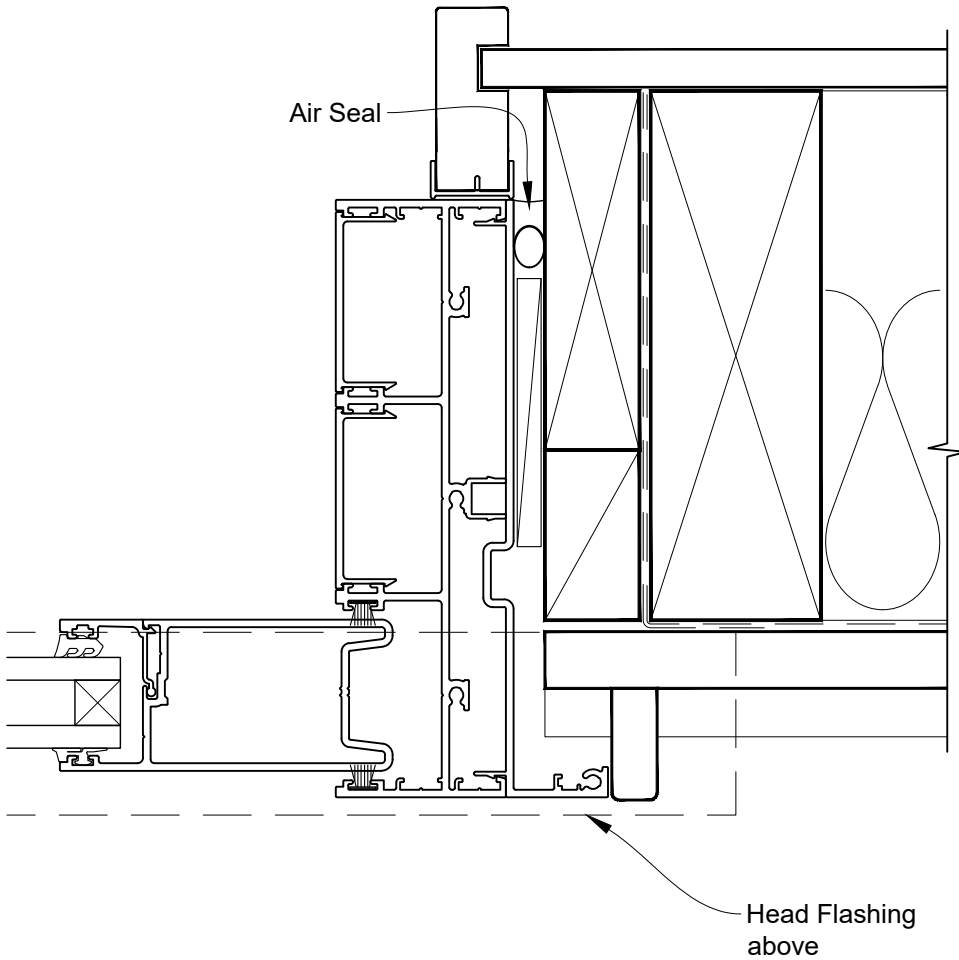

INSTALLATION DETAIL - ARCHITECTURAL SERIES SLIDING DOOR THREE TRACK ON BEVELBACK WEATHERBOARD - DIRECT FIXED CLADDING

Date: 01.03.14

Scale: 1:2

CAD Ref.: ASS3BW-DH

**INSTALLATION DETAIL - ARCHITECTURAL SERIES
SLIDING DOOR THREE TRACK ON BEVELBACK
WEATHERBOARD - DIRECT FIXED CLADDING**

Date: 01.03.14 Scale: 1:2 CAD Ref.: ASS3BW-DJ

INSTALLATION DETAIL - ARCHITECTURAL SERIES SLIDING DOOR THREE TRACK ON BEVELBACK WEATHERBOARD - DIRECT FIXED CLADDING

Date: 01.03.14

Scale: 1:2

CAD Ref.: ASS3BW-DS