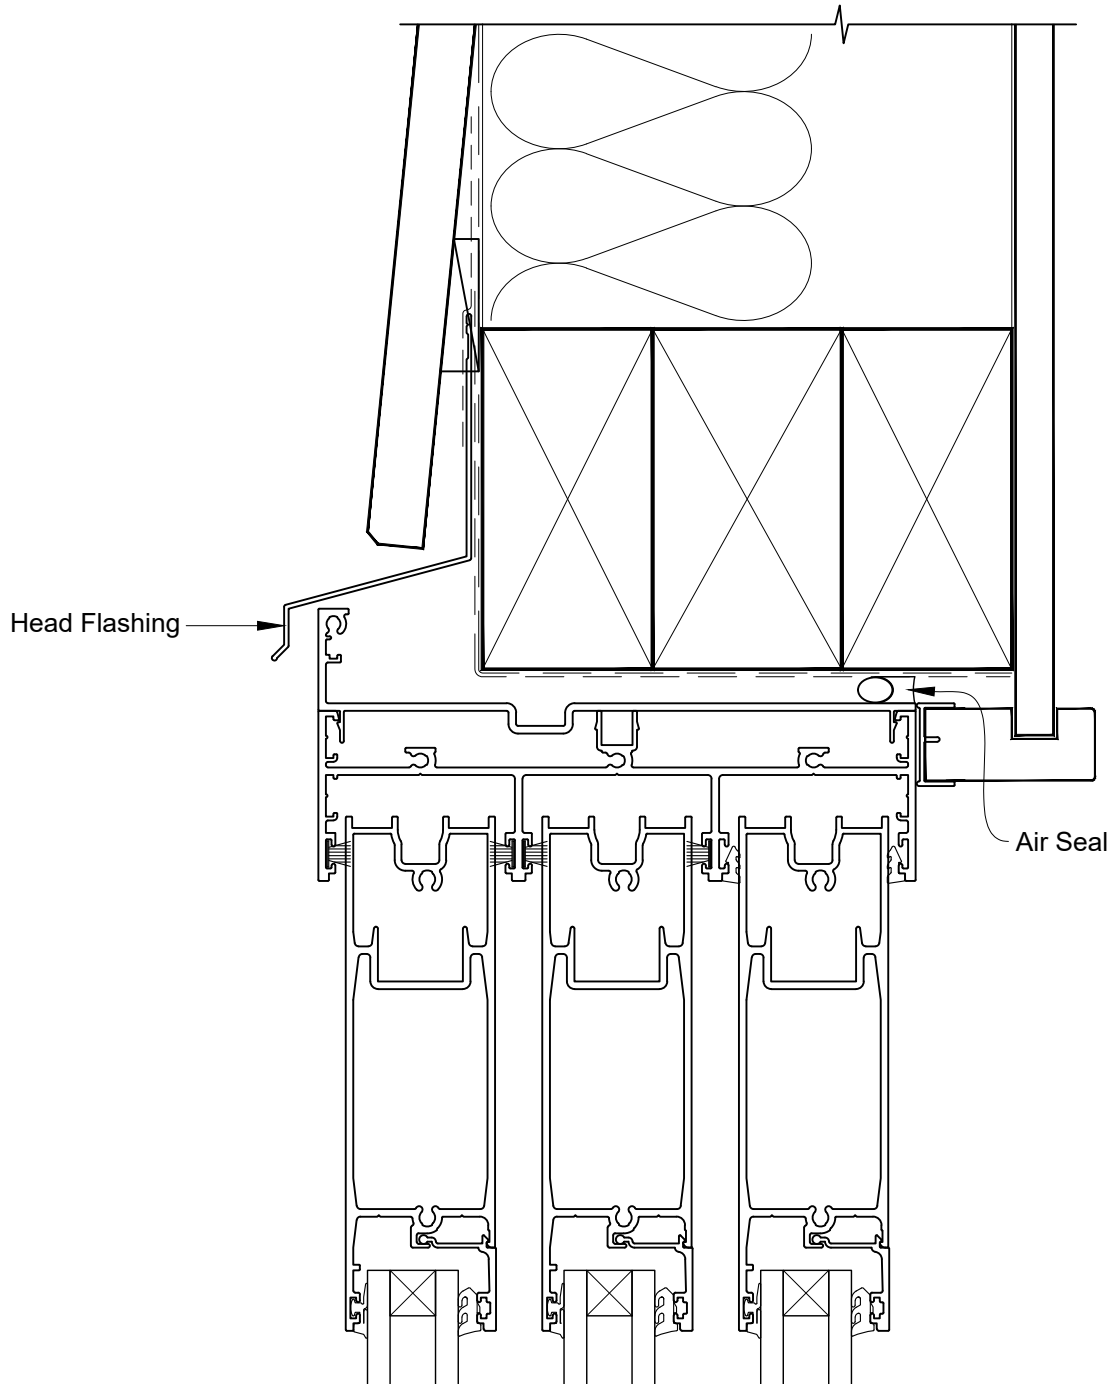

INSTALLATION DETAIL - ARCHITECTURAL SERIES SLIDING DOOR THREE TRACK ON BEVELBACK WEATHERBOARD - CAVITY CONSTRUCTION

Date: 01.03.14

Scale: 1:2

CAD Ref.: ASS3BW-CH

INSTALLATION DETAIL - ARCHITECTURAL SERIES SLIDING DOOR THREE TRACK ON BEVELBACK WEATHERBOARD - CAVITY CONSTRUCTION

Date: 01.03.14 Scale: 1:2 CAD Ref.: ASS3BW-CJ

**INSTALLATION DETAIL - ARCHITECTURAL SERIES
SLIDING DOOR THREE TRACK ON BEVELBACK
WEATHERBOARD - CAVITY CONSTRUCTION**

Date: 01.03.14

Scale: 1:2

CAD Ref.: ASS3BW-CS

INSTALLATION DETAIL - ARCHITECTURAL SERIES SLIDING DOOR THREE TRACK ON BEVELBACK WEATHERBOARD - DIRECT FIXED CLADDING

Date: 01.03.14

Scale: 1:2

CAD Ref.: ASS3BW-DH

**INSTALLATION DETAIL - ARCHITECTURAL SERIES
SLIDING DOOR THREE TRACK ON BEVELBACK
WEATHERBOARD - DIRECT FIXED CLADDING**