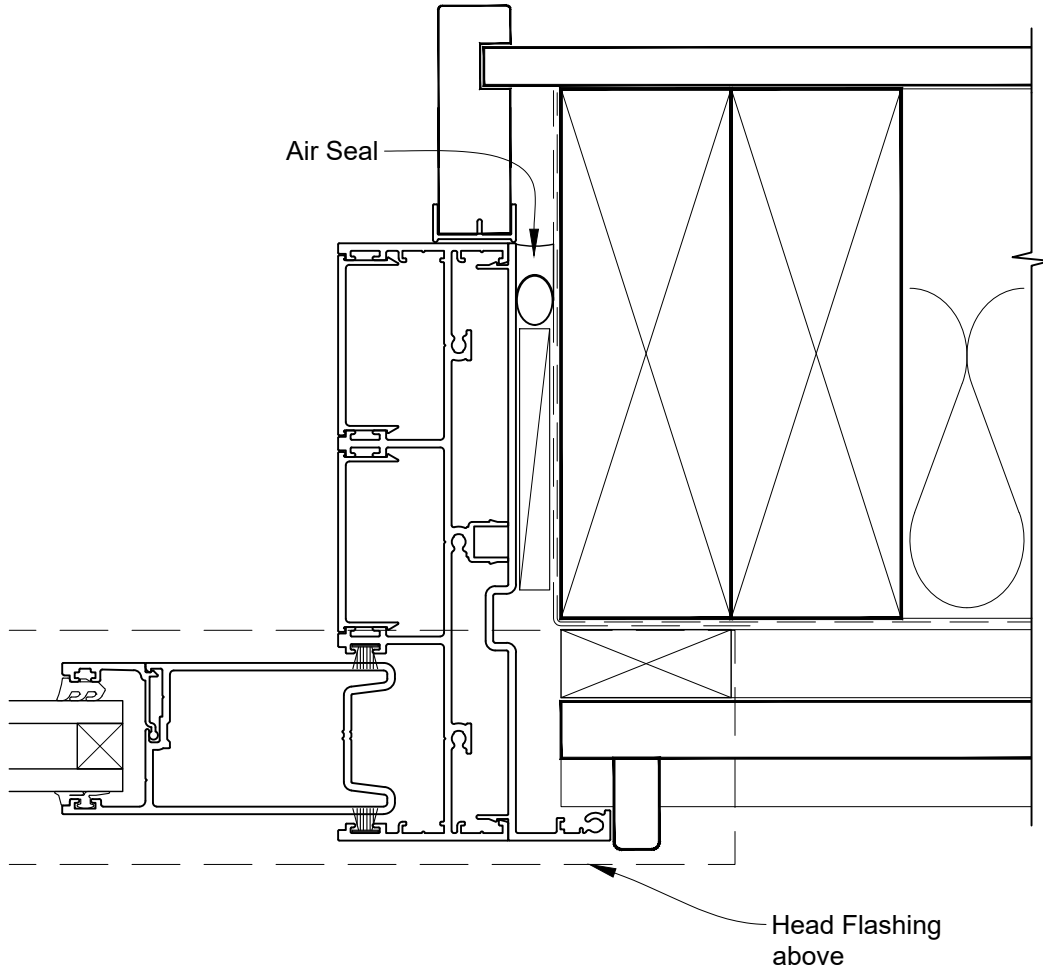

INSTALLATION DETAIL - ARCHITECTURAL SERIES SLIDING DOOR THREE TRACK ON BEVELBACK WEATHERBOARD - CAVITY CONSTRUCTION

Date: 01.03.14

Scale: 1:2

CAD Ref.: ASS3BW-CH

INSTALLATION DETAIL - ARCHITECTURAL SERIES SLIDING DOOR THREE TRACK ON BEVELBACK WEATHERBOARD - CAVITY CONSTRUCTION

Date: 01.03.14 Scale: 1:2 CAD Ref.: ASS3BW-CJ

**INSTALLATION DETAIL - ARCHITECTURAL SERIES
SLIDING DOOR THREE TRACK ON BEVELBACK
WEATHERBOARD - CAVITY CONSTRUCTION**

Date: 01.03.14

Scale: 1:2

CAD Ref.: ASS3BW-CS

INSTALLATION DETAIL - ARCHITECTURAL SERIES SLIDING DOOR THREE TRACK ON BEVELBACK WEATHERBOARD - DIRECT FIXED CLADDING

Date: 01.03.14

Scale: 1:2

CAD Ref.: ASS3BW-DH

**INSTALLATION DETAIL - ARCHITECTURAL SERIES
SLIDING DOOR THREE TRACK ON BEVELBACK
WEATHERBOARD - DIRECT FIXED CLADDING**