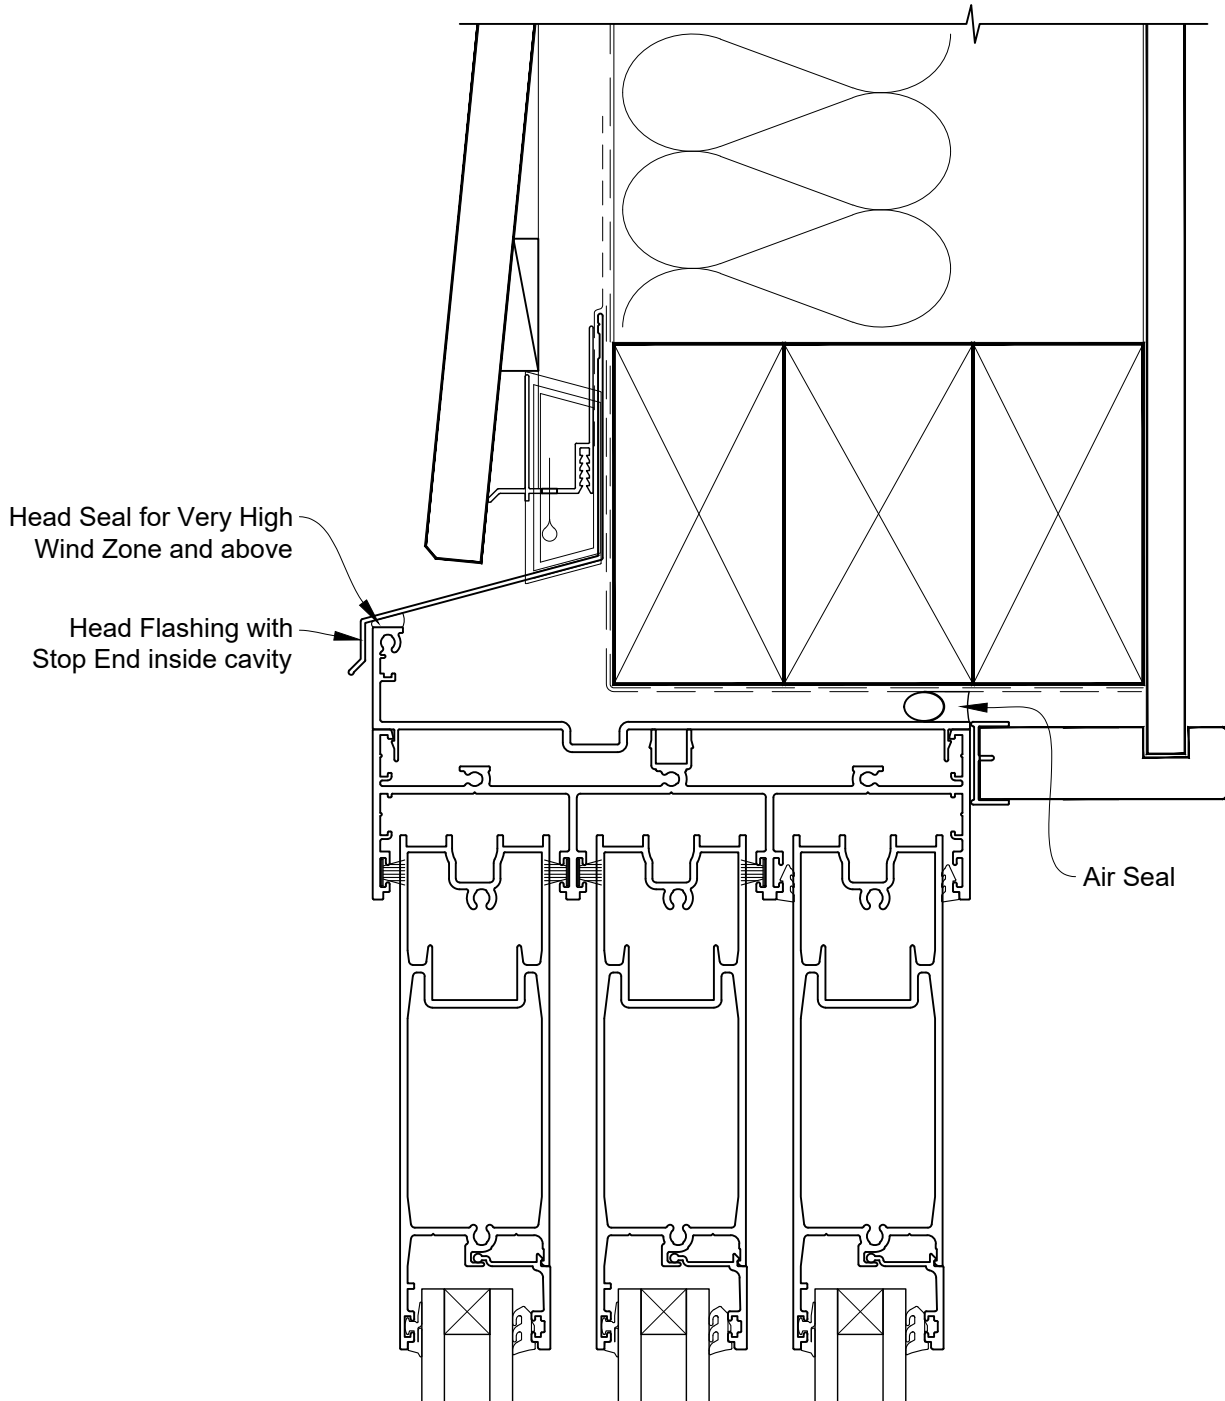

INSTALLATION DETAIL - ARCHITECTURAL SERIES SLIDING DOOR THREE TRACK ON BEVELBACK WEATHERBOARD - CAVITY CONSTRUCTION

Date: 01.03.14

Scale: 1:2

CAD Ref.: ASS3BW-CH

INSTALLATION DETAIL - ARCHITECTURAL SERIES SLIDING DOOR THREE TRACK ON BEVELBACK WEATHERBOARD - CAVITY CONSTRUCTION

Date: 01.03.14 Scale: 1:2 CAD Ref.: ASS3BW-CJ

**INSTALLATION DETAIL - ARCHITECTURAL SERIES
SLIDING DOOR THREE TRACK ON BEVELBACK
WEATHERBOARD - CAVITY CONSTRUCTION**

Date: 01.03.14

Scale: 1:2

CAD Ref.: ASS3BW-CS

INSTALLATION DETAIL - ARCHITECTURAL SERIES SLIDING DOOR THREE TRACK ON BEVELBACK WEATHERBOARD - DIRECT FIXED CLADDING

Date: 01.03.14

Scale: 1:2

CAD Ref.: ASS3BW-DH

**INSTALLATION DETAIL - ARCHITECTURAL SERIES
SLIDING DOOR THREE TRACK ON BEVELBACK
WEATHERBOARD - DIRECT FIXED CLADDING**