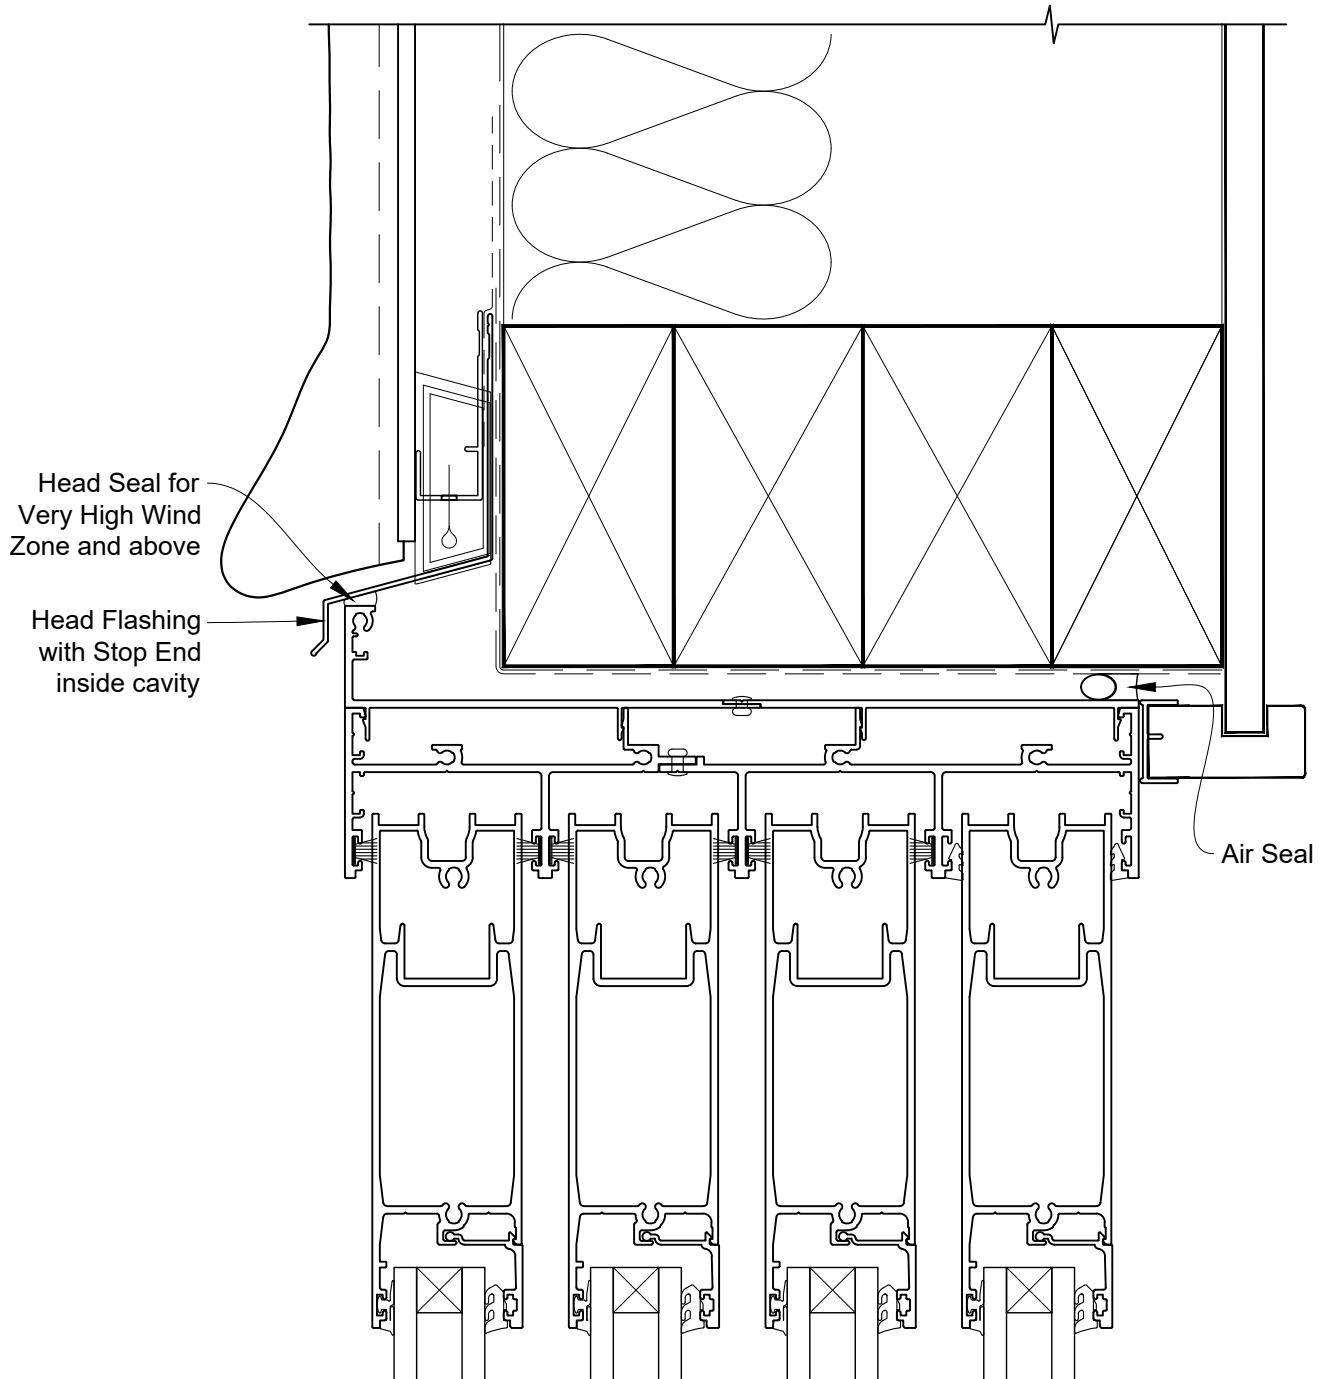

INSTALLATION DETAIL - ARCHITECTURAL SERIES SLIDING DOOR FOUR TRACK ON STUCCO CAVITY CONSTRUCTION

Date: 27.09.19

Scale: 1:2

CAD Ref.: ASS4ST-CH

INSTALLATION DETAIL - ARCHITECTURAL SERIES SLIDING DOOR FOUR TRACK ON STUCCO CAVITY CONSTRUCTION

Date: 27.09.19

Scale: 1:2

CAD Ref.: ASS4ST-CJ

INSTALLATION DETAIL - ARCHITECTURAL SERIES SLIDING DOOR FOUR TRACK ON STUCCO CAVITY CONSTRUCTION

Date: 27.09.19

Scale: 1:2

CAD Ref.: ASS4ST-CS