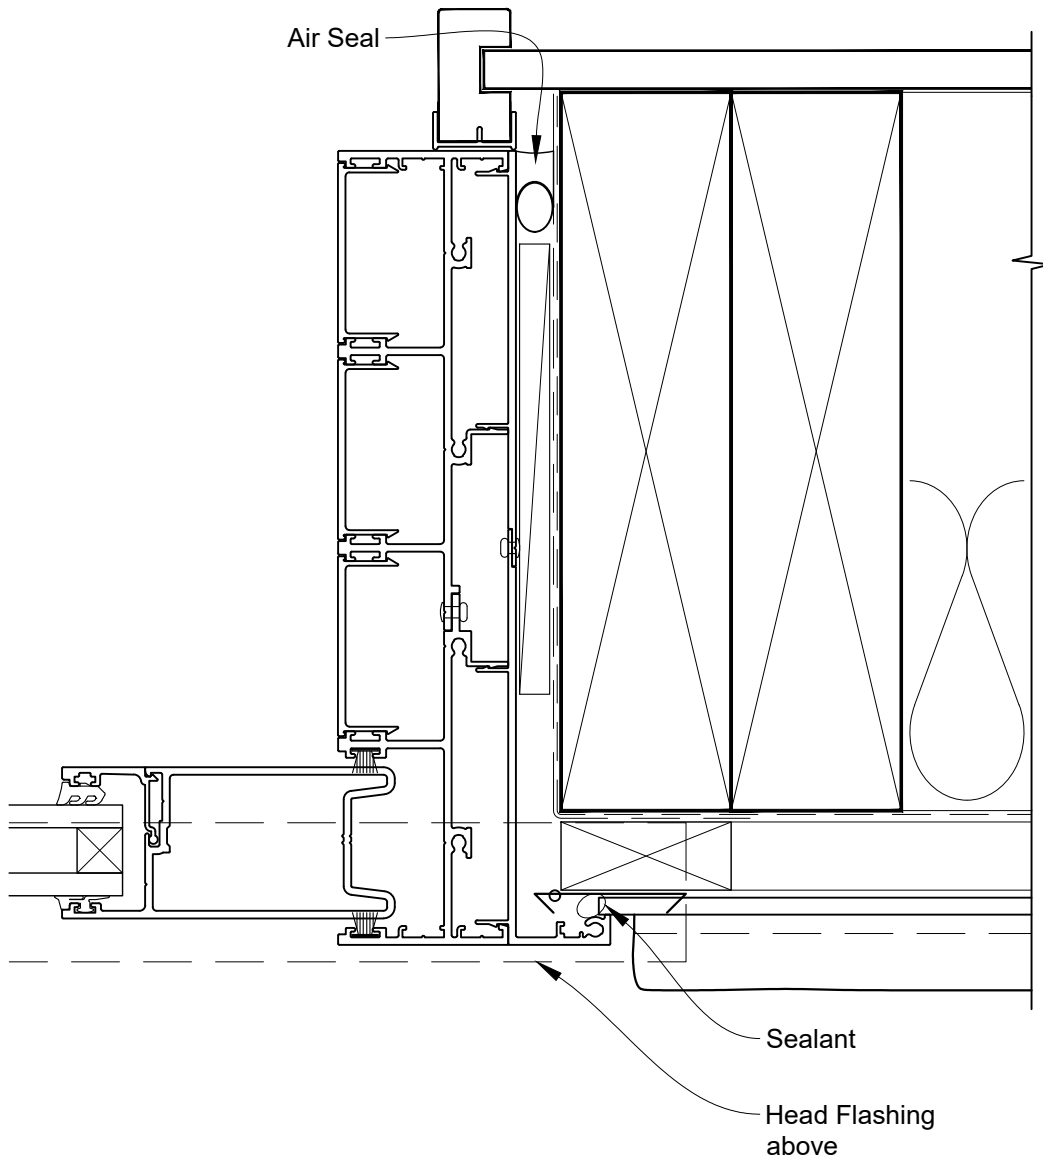

INSTALLATION DETAIL - ARCHITECTURAL SERIES SLIDING DOOR FOUR TRACK ON STUCCO CAVITY CONSTRUCTION

Date: 27.09.19

Scale: 1:2

CAD Ref.: ASS4ST-CH

INSTALLATION DETAIL - ARCHITECTURAL SERIES SLIDING DOOR FOUR TRACK ON STUCCO CAVITY CONSTRUCTION

Date: 27.09.19

Scale: 1:2

CAD Ref.: ASS4ST-CJ

INSTALLATION DETAIL - ARCHITECTURAL SERIES SLIDING DOOR FOUR TRACK ON STUCCO CAVITY CONSTRUCTION

Date: 27.09.19

Scale: 1:2

CAD Ref.: ASS4ST-CS