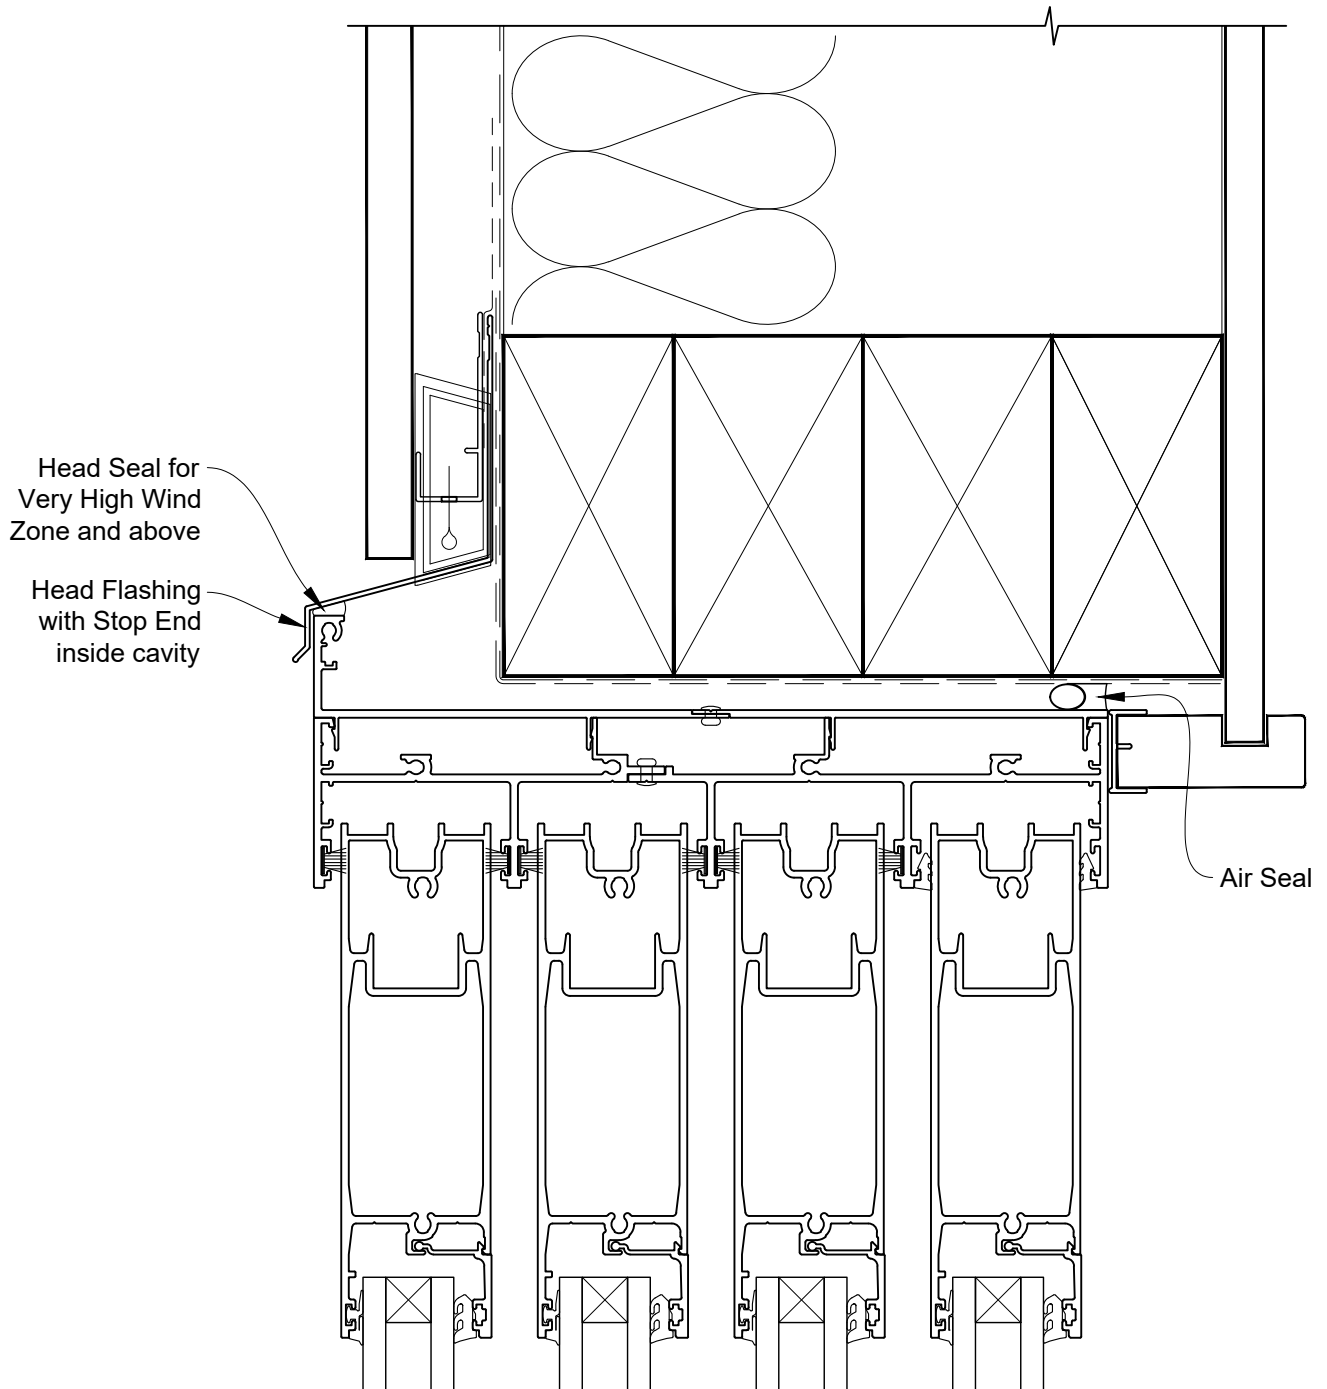

# INSTALLATION DETAIL - ARCHITECTURAL SERIES SLIDING DOOR FOUR TRACK ON FLAT SHEET CAVITY CONSTRUCTION

Date: 27.09.19

Scale: 1:2

CAD Ref.: ASS4FS-CH

# INSTALLATION DETAIL - ARCHITECTURAL SERIES SLIDING DOOR FOUR TRACK ON FLAT SHEET CAVITY CONSTRUCTION

Date: 27.09.19

Scale: 1:2

CAD Ref.: ASS4FS-CJ

# INSTALLATION DETAIL - ARCHITECTURAL SERIES SLIDING DOOR FOUR TRACK ON FLAT SHEET CAVITY CONSTRUCTION

Date: 27.09.19

Scale: 1:2

CAD Ref.: ASS4FS-CS

# INSTALLATION DETAIL - ARCHITECTURAL SERIES SLIDING DOOR FOUR TRACK ON FLAT SHEET DIRECT FIXED CLADDING

Date: 27.09.19      Scale: 1:2      CAD Ref.: ASS4FS-DH