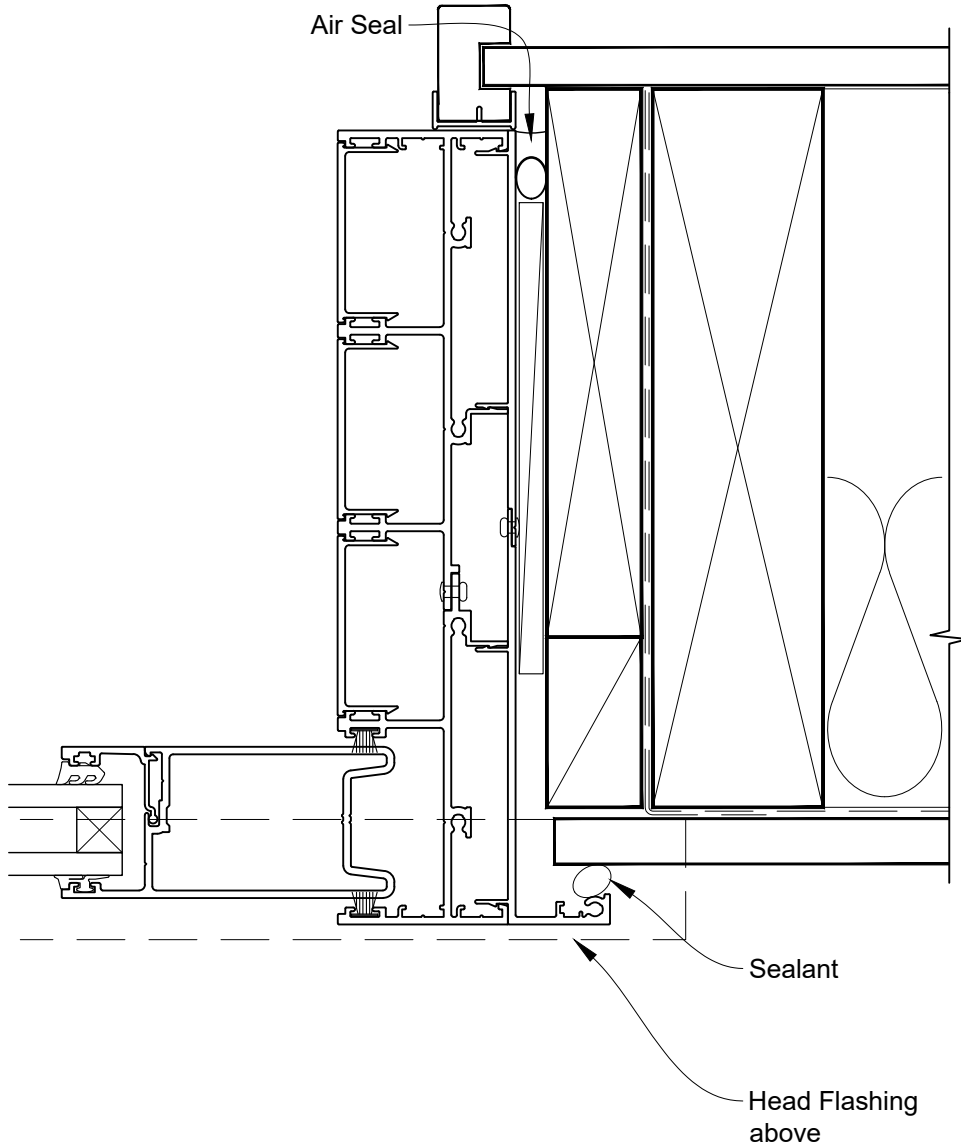

INSTALLATION DETAIL - ARCHITECTURAL SERIES SLIDING DOOR FOUR TRACK ON FLAT SHEET DIRECT FIXED CLADDING

Date: 27.09.19   Scale: 1:2   CAD Ref.: ASS4FS-DJ