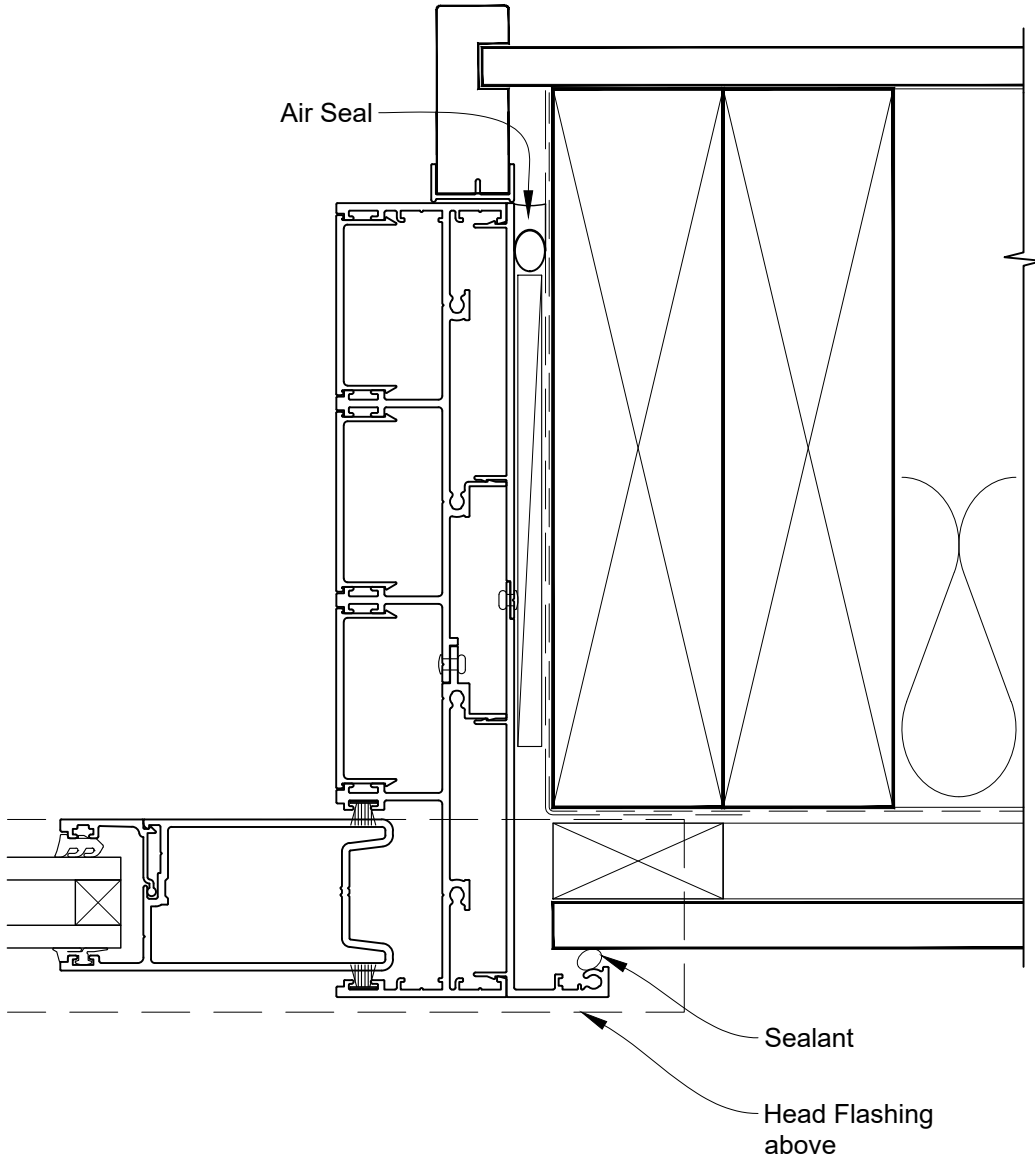

# INSTALLATION DETAIL - ARCHITECTURAL SERIES SLIDING DOOR FOUR TRACK ON FLAT SHEET CAVITY CONSTRUCTION

Date: 27.09.19

Scale: 1:2

CAD Ref.: ASS4FS-CH

# INSTALLATION DETAIL - ARCHITECTURAL SERIES SLIDING DOOR FOUR TRACK ON FLAT SHEET CAVITY CONSTRUCTION

Date: 27.09.19

Scale: 1:2

CAD Ref.: ASS4FS-CJ

# INSTALLATION DETAIL - ARCHITECTURAL SERIES SLIDING DOOR FOUR TRACK ON FLAT SHEET CAVITY CONSTRUCTION

Date: 27.09.19

Scale: 1:2

CAD Ref.: ASS4FS-CS

# INSTALLATION DETAIL - ARCHITECTURAL SERIES SLIDING DOOR FOUR TRACK ON FLAT SHEET DIRECT FIXED CLADDING

Date: 27.09.19      Scale: 1:2      CAD Ref.: ASS4FS-DH