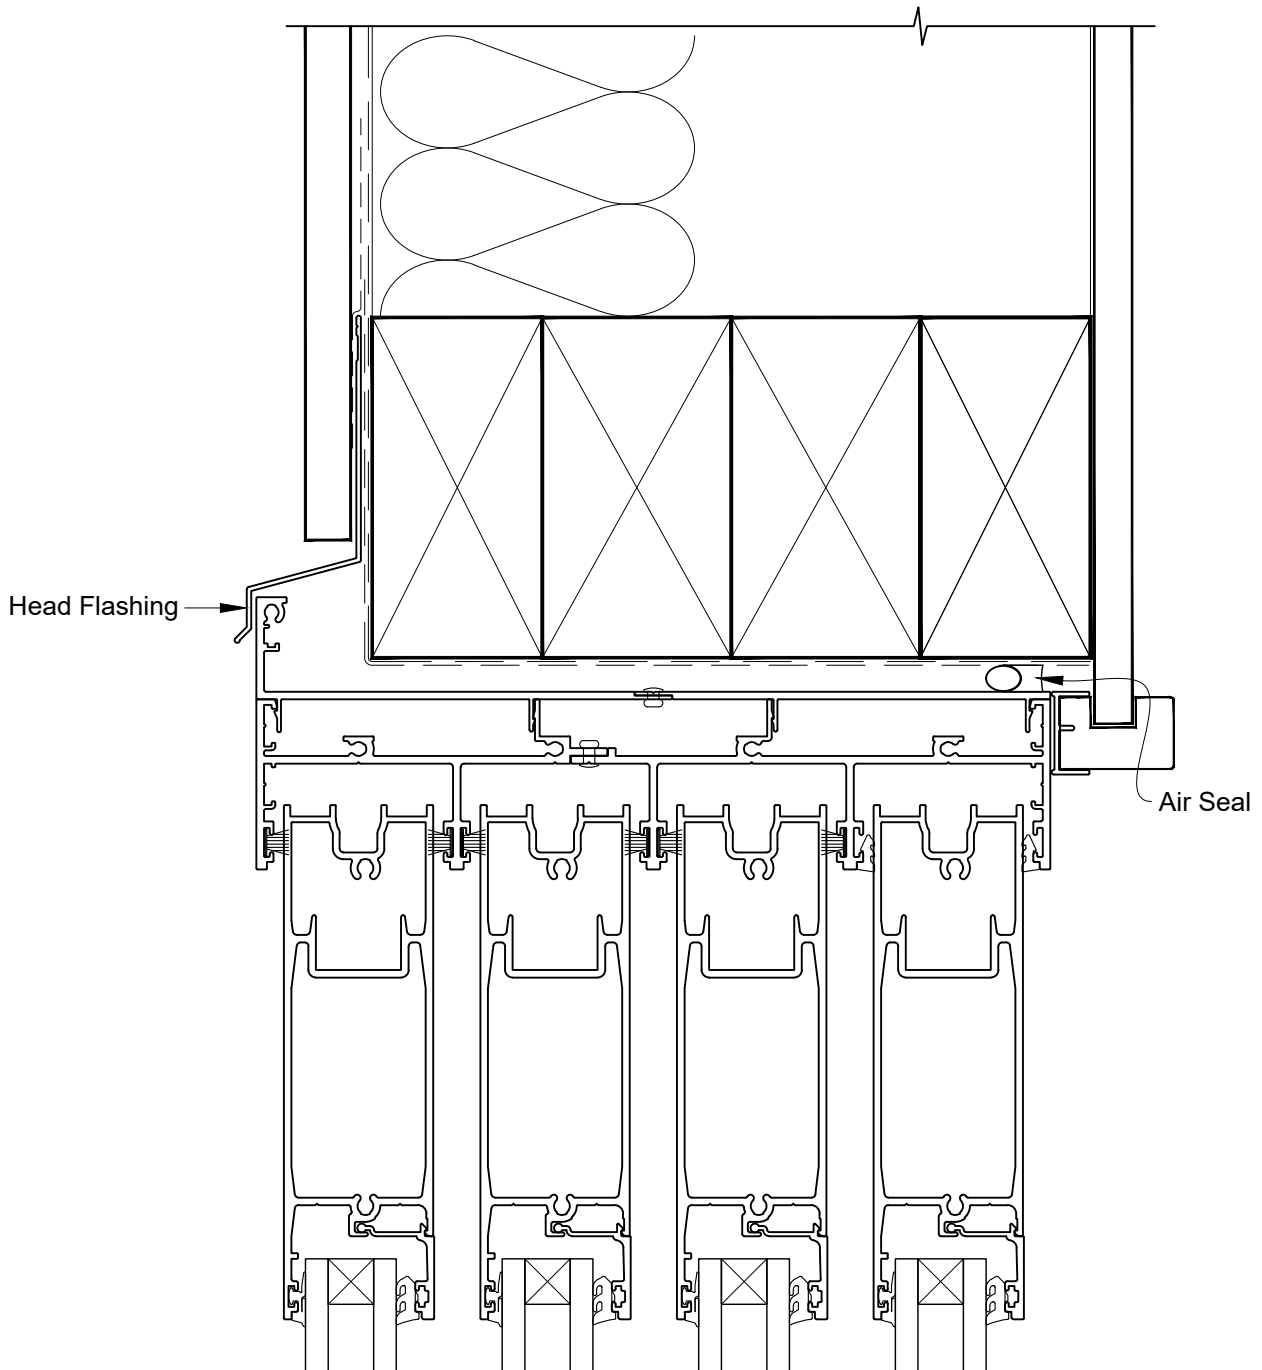

# INSTALLATION DETAIL - ARCHITECTURAL SERIES SLIDING DOOR FOUR TRACK ON FLAT SHEET CAVITY CONSTRUCTION

Date: 27.09.19

Scale: 1:2

CAD Ref.: ASS4FS-CJ

# INSTALLATION DETAIL - ARCHITECTURAL SERIES SLIDING DOOR FOUR TRACK ON FLAT SHEET CAVITY CONSTRUCTION

Date: 27.09.19

Scale: 1:2

CAD Ref.: ASS4FS-CS

# INSTALLATION DETAIL - ARCHITECTURAL SERIES SLIDING DOOR FOUR TRACK ON FLAT SHEET DIRECT FIXED CLADDING

Date: 27.09.19      Scale: 1:2      CAD Ref.: ASS4FS-DH