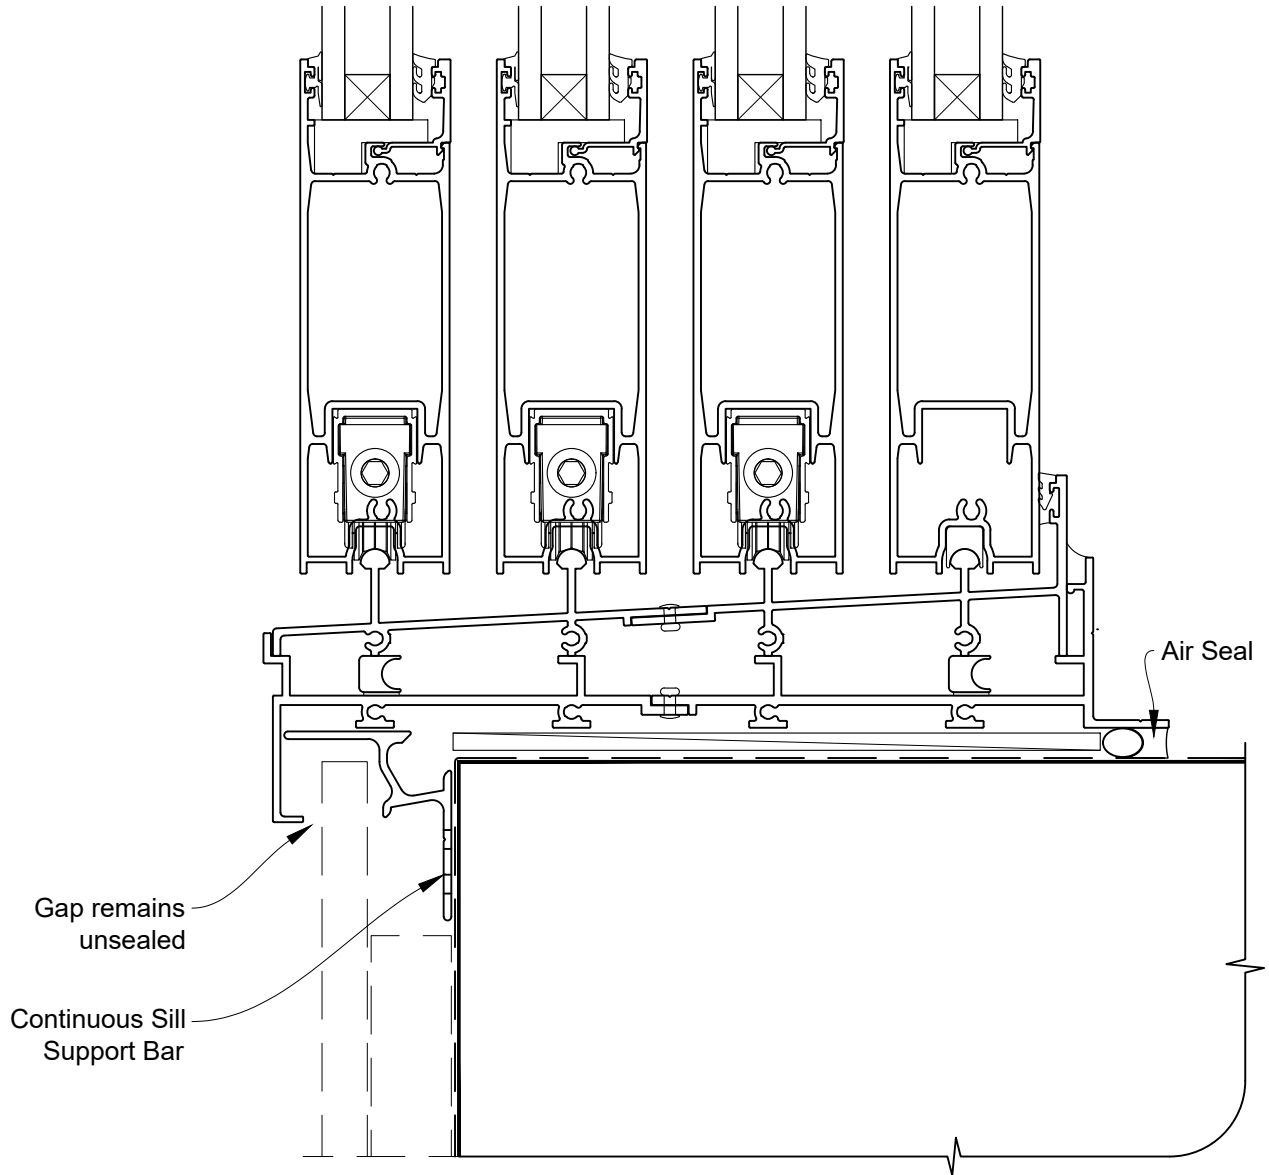

INSTALLATION DETAIL - ARCHITECTURAL SERIES SLIDING DOOR FOUR TRACK ON FLAT SHEET CAVITY CONSTRUCTION

Date: 27.09.19

Scale: 1:2

CAD Ref.: ASS4FS-CS