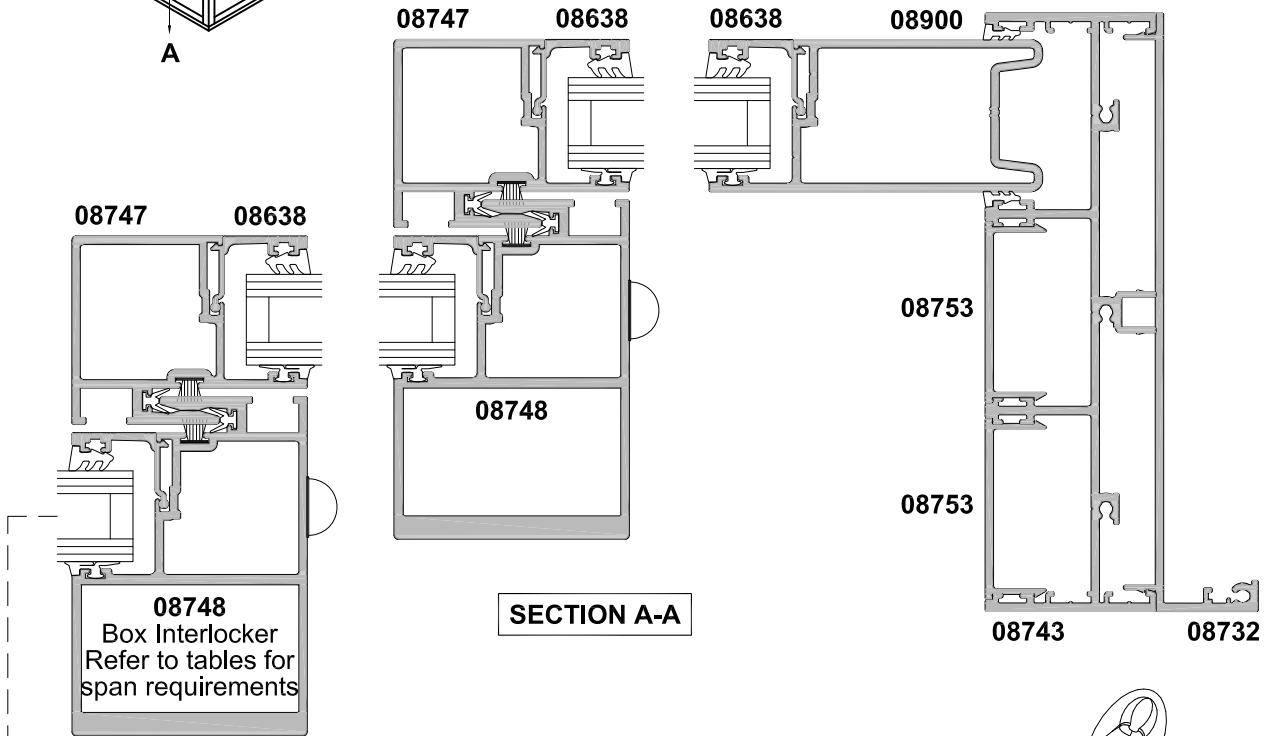

APL ARCHITECTURAL SERIES
SLIDING DOOR - TRIPLE TRACK, 90° CORNER
CROSS SECTION

Date 01.10.16 Scale 1:2

INTERNAL CORNER OPTION