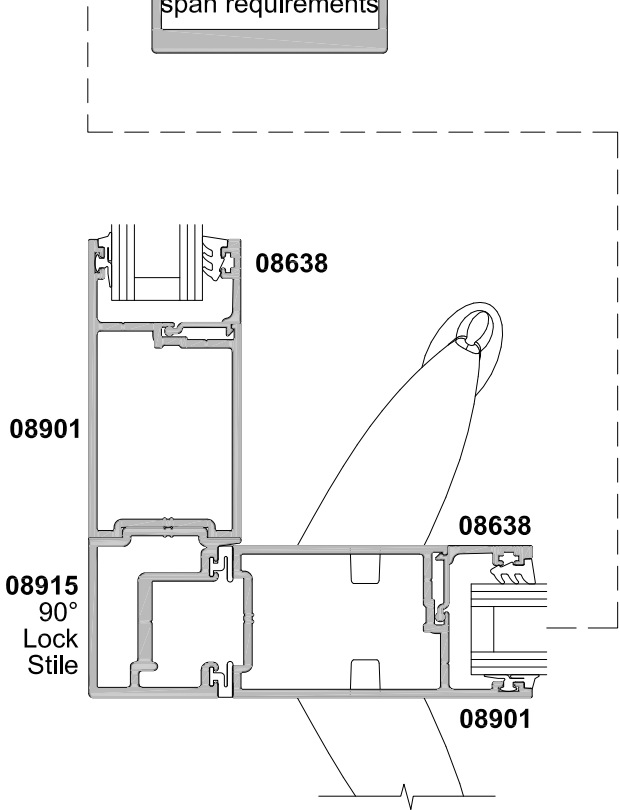

APL ARCHITECTURAL SERIES
SLIDING DOOR - TRIPLE TRACK, 90° CORNER
CROSS SECTION

Date 01.10.16 Scale 1:2

INTERNAL CORNER OPTION