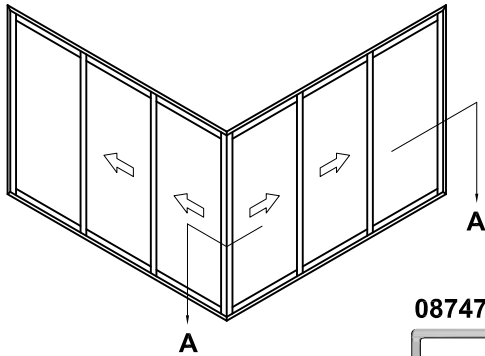

APL ARCHITECTURAL SERIES
SLIDING DOOR - TRIPLE TRACK, 90° CORNER
CROSS SECTION

Date 01.10.16 Scale 1:2

INTERNAL CORNER OPTION