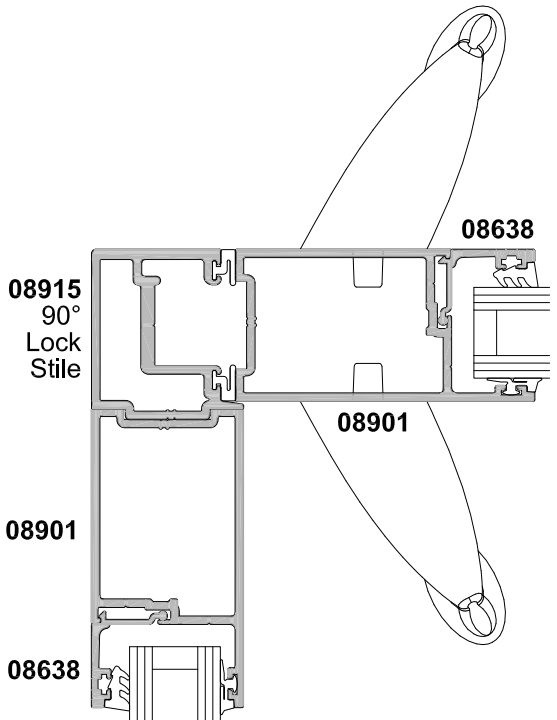

APL ARCHITECTURAL SERIES
SLIDING DOOR - TRIPLE TRACK, 90° CORNER
CROSS SECTION

Date 01.10.16 Scale 1:2

INTERNAL CORNER OPTION