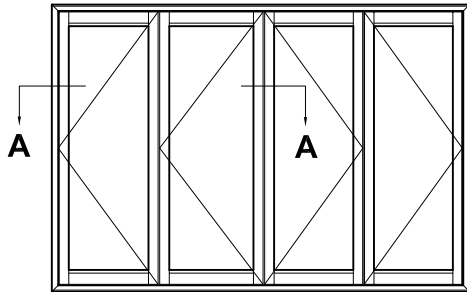

APL ARCHITECTURAL SERIES
F600AS BI-FOLD DOOR 2 + 2 PANEL

CROSS SECTION

Date 01.11.09 Scale 1:2

158MM FRAME OPTION

SECTION A-A