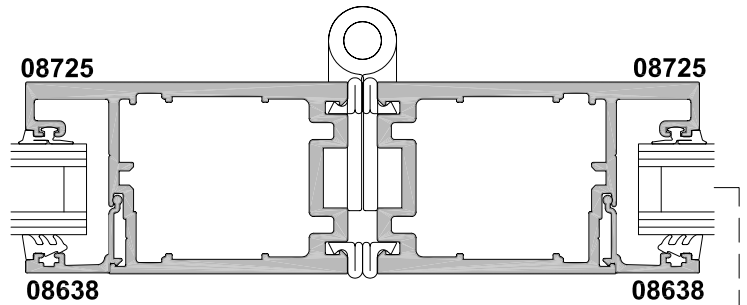

APL ARCHITECTURAL SERIES
F600AS BI-FOLD DOOR 2 + 2 PANEL

CROSS SECTION

Date 01.11.09 Scale 1:2

158MM FRAME OPTION

SECTION A-A