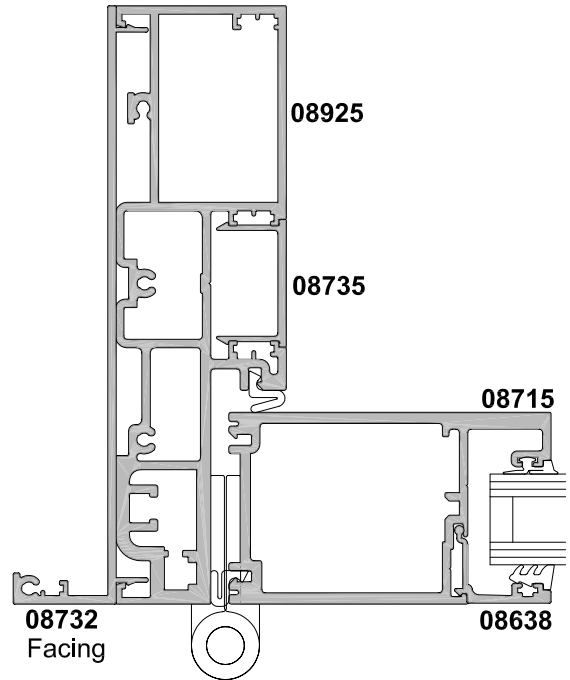

APL ARCHITECTURAL SERIES
F600AS BI-FOLD DOOR 2 + 2 PANEL

CROSS SECTION

Date 01.11.09 Scale 1:2

158MM FRAME OPTION

SECTION A-A