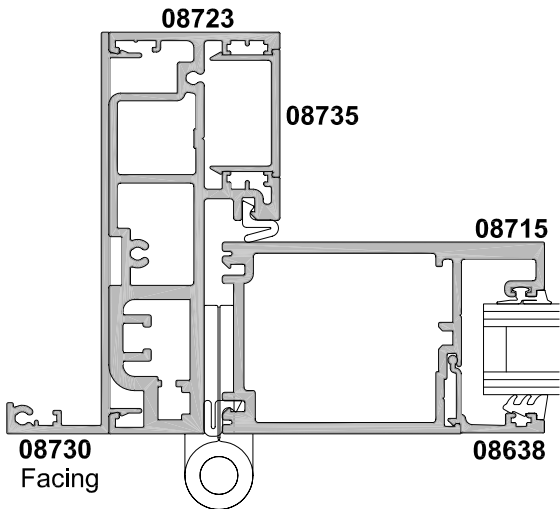

APL ARCHITECTURAL SERIES
F600AS BI-FOLD DOOR 2 + 2 PANEL

CROSS SECTION

Date 01.11.09 Scale 1:2

158MM FRAME OPTION

SECTION A-A