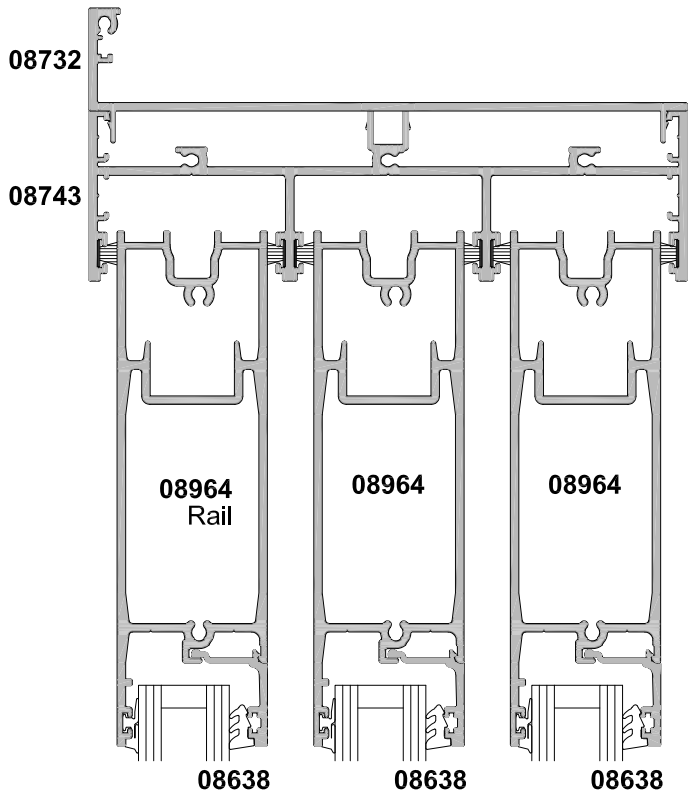

APL ARCHITECTURAL SERIES
3 PANEL BYPASS SLIDING DOOR

CROSS SECTION

Date 27.09.19 Scale 1:2

SECTION A-A