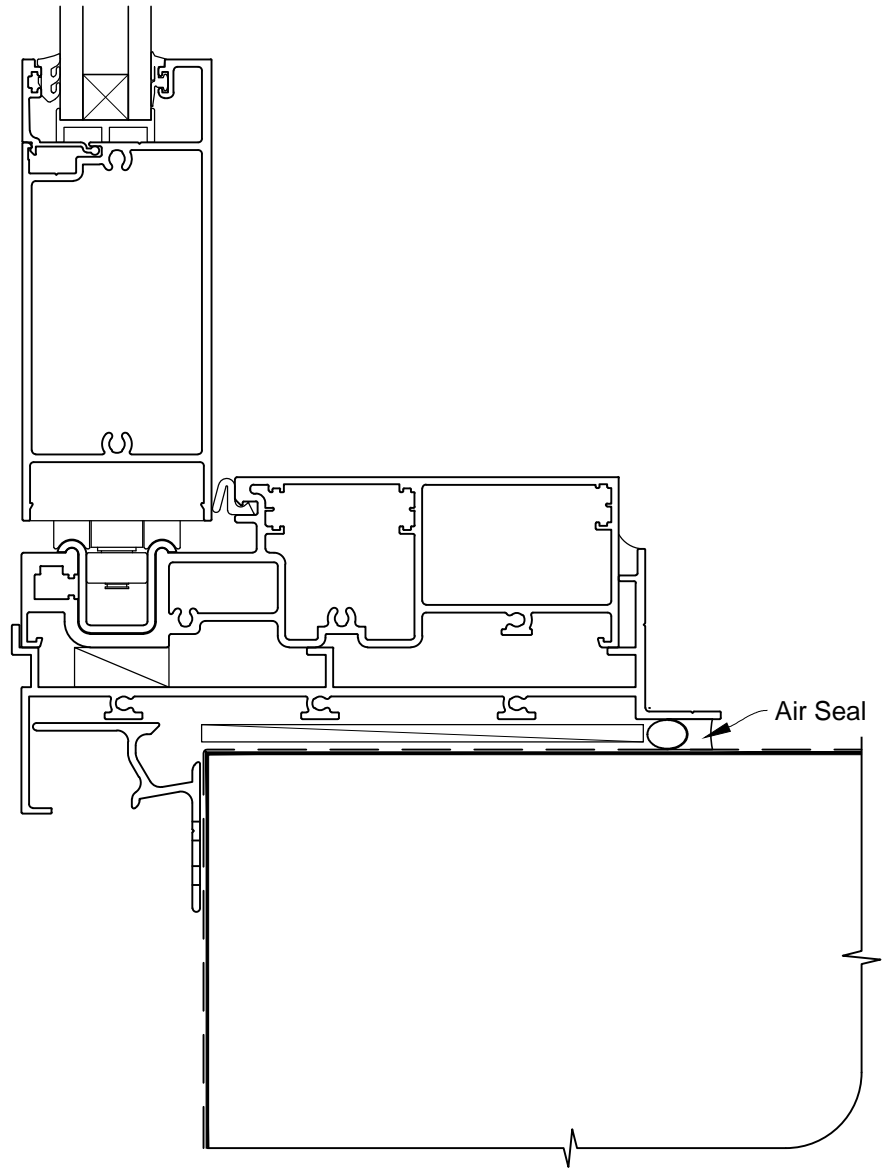

Date: 01.03.14 Scale: 1:2 CAD Ref.: ASBO158NC-CJ

INSTALLATION DETAIL - ARCHITECTURAL 158mm SERIES BIFOLD DOOR OPEN OUT ON NO CLADDING CAVITY CONSTRUCTION

Date: 01.03.14

Scale: 1:2

CAD Ref.: ASBO158NC-CS

**INSTALLATION DETAIL - ARCHITECTURAL 158mm SERIES
BIFOLD DOOR OPEN OUT ON NO CLADDING
DIRECT FIXED CLADDING**

Date: 01.03.14

Scale: 1:2

CAD Ref.: ASBO158NC-DH

**INSTALLATION DETAIL - ARCHITECTURAL 158mm SERIES
BIFOLD DOOR OPEN OUT ON NO CLADDING
DIRECT FIXED CLADDING**

Date: 01.03.14

Scale: 1:2

CAD Ref.: ASBO158NC-DJ