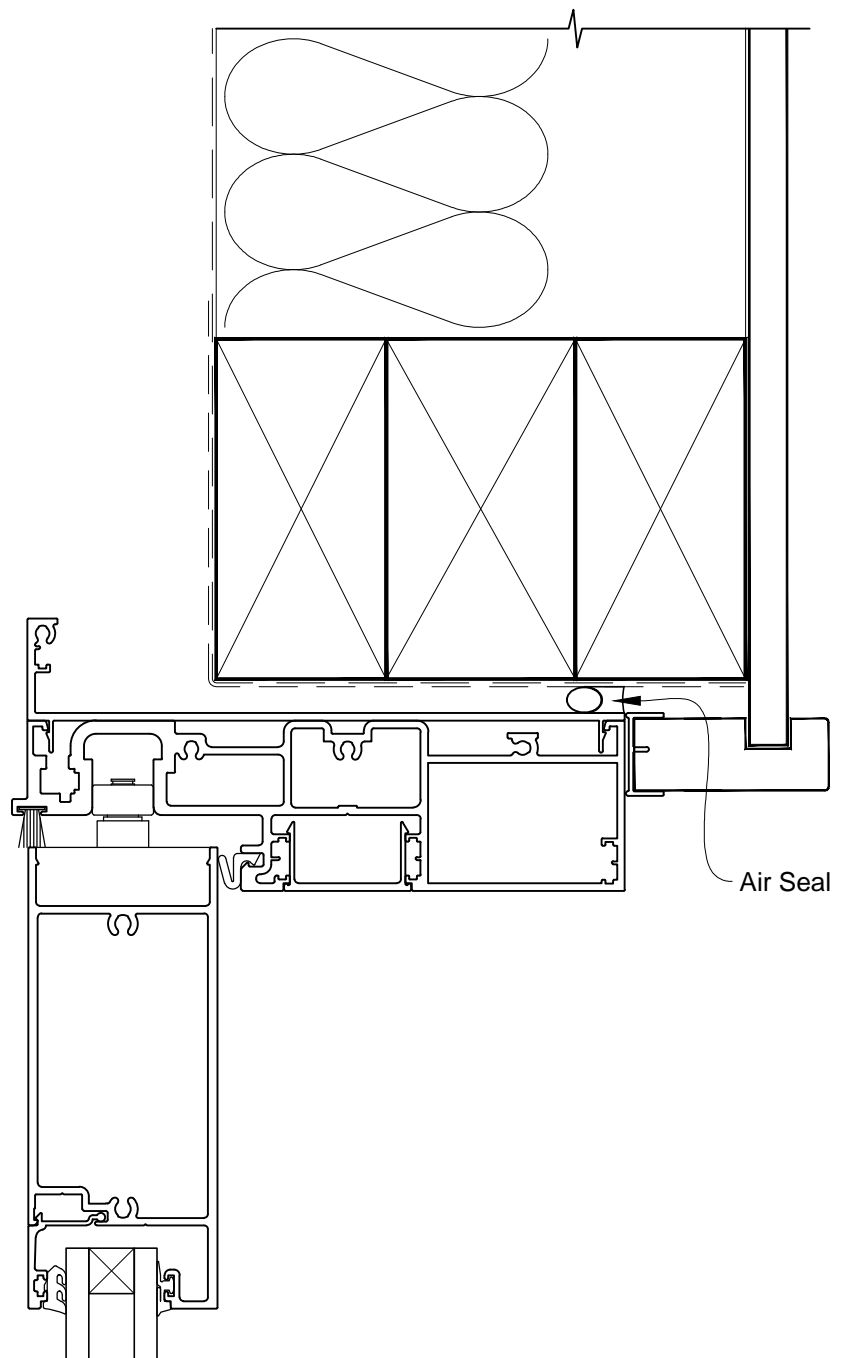

INSTALLATION DETAIL - ARCHITECTURAL 158mm SERIES BIFOLD DOOR OPEN OUT ON NO CLADDING CAVITY CONSTRUCTION

Date: 01.03.14 Scale: 1:2 CAD Ref.: ASBO158NC-CH

INSTALLATION DETAIL - ARCHITECTURAL 158mm SERIES BIFOLD DOOR OPEN OUT ON NO CLADDING CAVITY CONSTRUCTION

Date: 01.03.14 Scale: 1:2 CAD Ref.: ASBO158NC-CJ

INSTALLATION DETAIL - ARCHITECTURAL 158mm SERIES BIFOLD DOOR OPEN OUT ON NO CLADDING CAVITY CONSTRUCTION

Date: 01.03.14

Scale: 1:2

CAD Ref.: ASBO158NC-CS

**INSTALLATION DETAIL - ARCHITECTURAL 158mm SERIES
BIFOLD DOOR OPEN OUT ON NO CLADDING
DIRECT FIXED CLADDING**

Date: 01.03.14

Scale: 1:2

CAD Ref.: ASBO158NC-DH

**INSTALLATION DETAIL - ARCHITECTURAL 158mm SERIES
BIFOLD DOOR OPEN OUT ON NO CLADDING
DIRECT FIXED CLADDING**

Date: 01.03.14

Scale: 1:2

CAD Ref.: ASBO158NC-DJ