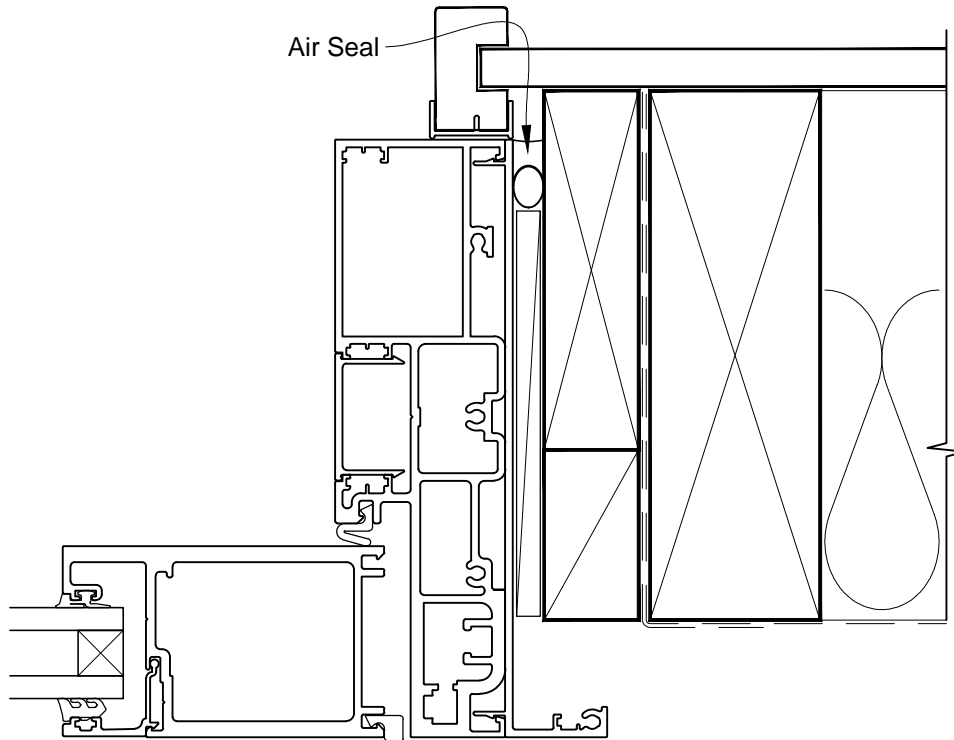

INSTALLATION DETAIL - ARCHITECTURAL 158mm SERIES BIFOLD DOOR OPEN OUT ON NO CLADDING CAVITY CONSTRUCTION

Date: 01.03.14 Scale: 1:2 CAD Ref.: ASBO158NC-CH

INSTALLATION DETAIL - ARCHITECTURAL 158mm SERIES BIFOLD DOOR OPEN OUT ON NO CLADDING CAVITY CONSTRUCTION

Date: 01.03.14

Scale: 1:2

CAD Ref.: ASBO158NC-DH

**INSTALLATION DETAIL - ARCHITECTURAL 158mm SERIES
BIFOLD DOOR OPEN OUT ON NO CLADDING
DIRECT FIXED CLADDING**

Date: 01.03.14

Scale: 1:2

CAD Ref.: ASBO158NC-DJ

**INSTALLATION DETAIL - ARCHITECTURAL 158mm SERIES
BIFOLD DOOR OPEN OUT ON NO CLADDING
DIRECT FIXED CLADDING**

Date: 01.03.14

Scale: 1:2

CAD Ref.: ASBO158NC-DS