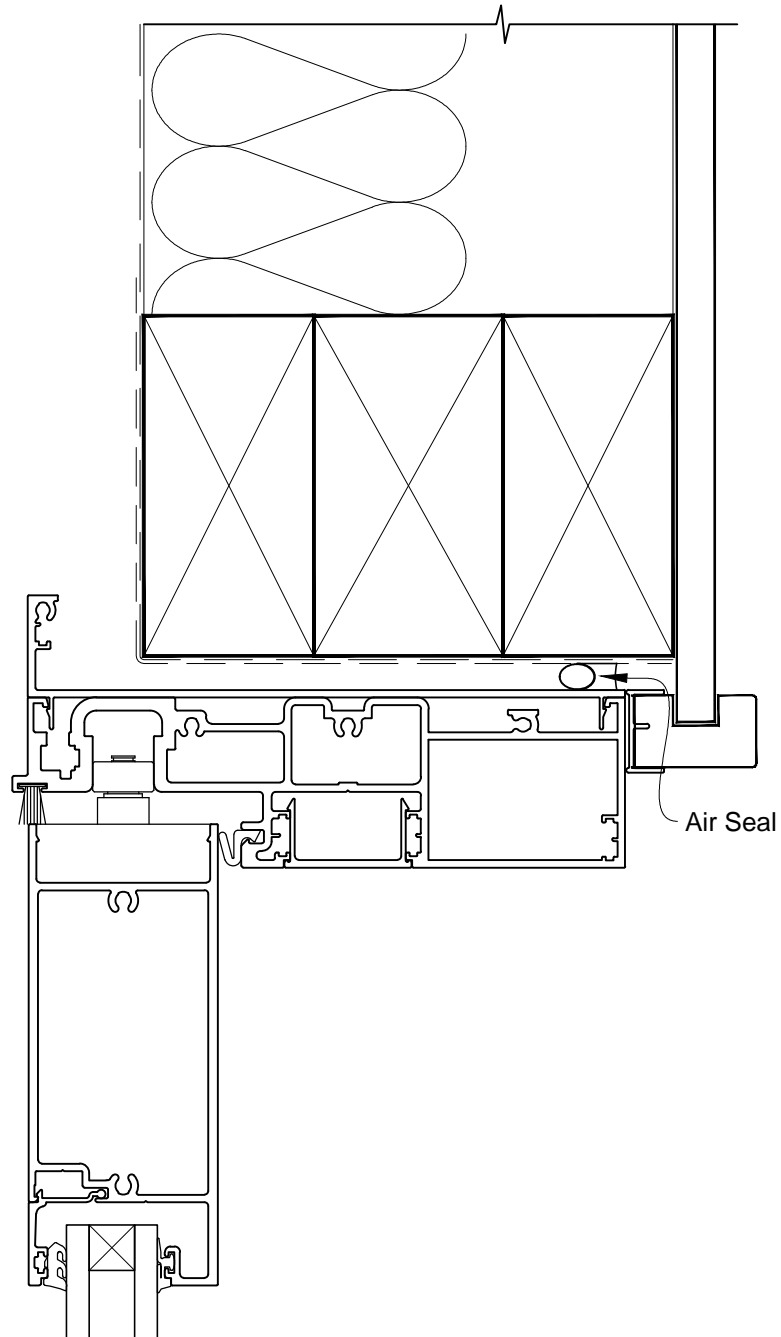

INSTALLATION DETAIL - ARCHITECTURAL 158mm SERIES BIFOLD DOOR OPEN OUT ON NO CLADDING CAVITY CONSTRUCTION

Date: 01.03.14 Scale: 1:2 CAD Ref.: ASBO158NC-CH

INSTALLATION DETAIL - ARCHITECTURAL 158mm SERIES BIFOLD DOOR OPEN OUT ON NO CLADDING CAVITY CONSTRUCTION

Date: 01.03.14 Scale: 1:2 CAD Ref.: ASBO158NC-CJ

INSTALLATION DETAIL - ARCHITECTURAL 158mm SERIES BIFOLD DOOR OPEN OUT ON NO CLADDING CAVITY CONSTRUCTION

Date: 01.03.14

Scale: 1:2

CAD Ref.: ASBO158NC-CS

**INSTALLATION DETAIL - ARCHITECTURAL 158mm SERIES
BIFOLD DOOR OPEN OUT ON NO CLADDING
DIRECT FIXED CLADDING**

Date: 01.03.14

Scale: 1:2

CAD Ref.: ASBO158NC-DH

**INSTALLATION DETAIL - ARCHITECTURAL 158mm SERIES
BIFOLD DOOR OPEN OUT ON NO CLADDING
DIRECT FIXED CLADDING**

Date: 01.03.14

Scale: 1:2

CAD Ref.: ASBO158NC-DJ