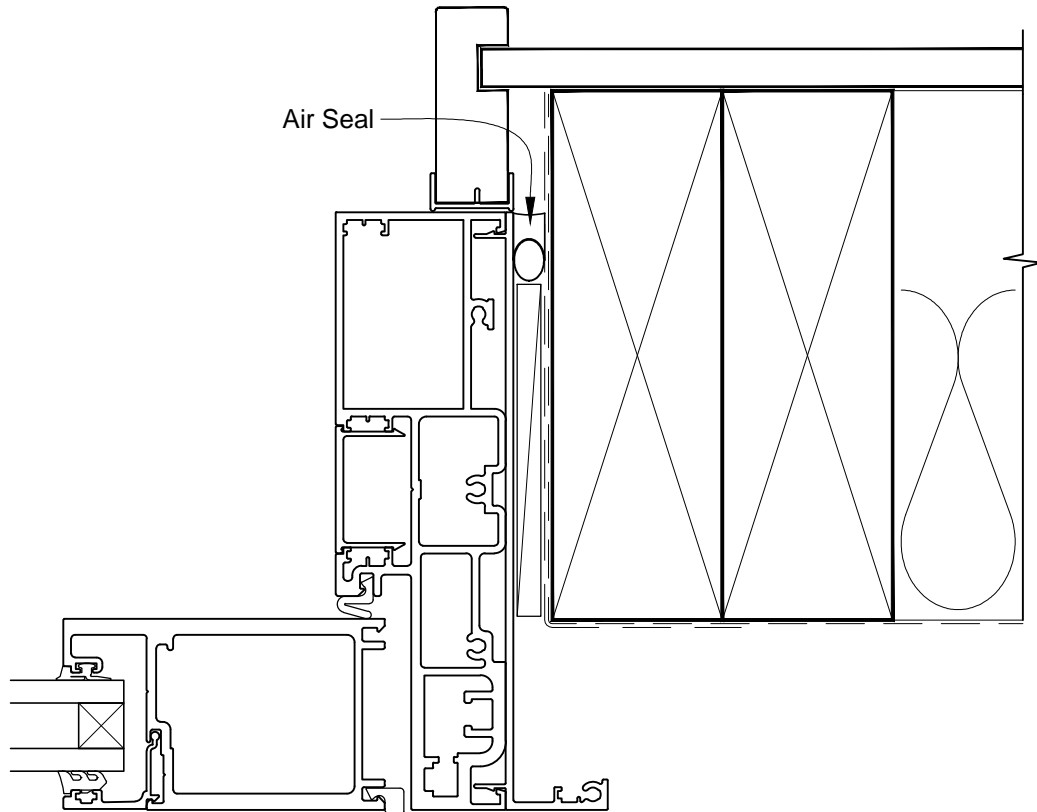

INSTALLATION DETAIL - ARCHITECTURAL 158mm SERIES BIFOLD DOOR OPEN OUT ON NO CLADDING CAVITY CONSTRUCTION

Date: 01.03.14 Scale: 1:2 CAD Ref.: ASBO158NC-CH

INSTALLATION DETAIL - ARCHITECTURAL 158mm SERIES BIFOLD DOOR OPEN OUT ON NO CLADDING CAVITY CONSTRUCTION

Date: 01.03.14 Scale: 1:2 CAD Ref.: ASBO158NC-CJ

INSTALLATION DETAIL - ARCHITECTURAL 158mm SERIES BIFOLD DOOR OPEN OUT ON NO CLADDING CAVITY CONSTRUCTION

Date: 01.03.14

Scale: 1:2

CAD Ref.: ASBO158NC-CS

**INSTALLATION DETAIL - ARCHITECTURAL 158mm SERIES
BIFOLD DOOR OPEN OUT ON NO CLADDING
DIRECT FIXED CLADDING**

Date: 01.03.14

Scale: 1:2

CAD Ref.: ASBO158NC-DH

**INSTALLATION DETAIL - ARCHITECTURAL 158mm SERIES
BIFOLD DOOR OPEN OUT ON NO CLADDING
DIRECT FIXED CLADDING**

Date: 01.03.14

Scale: 1:2

CAD Ref.: ASBO158NC-DJ