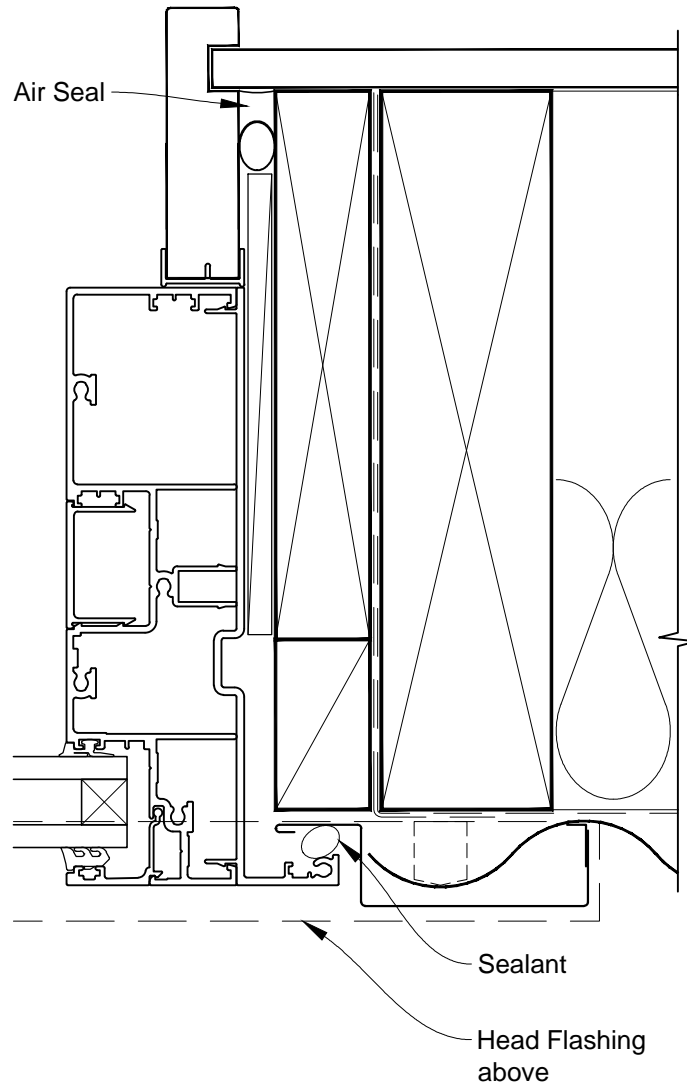

INSTALLATION DETAIL - ARCHITECTURAL 158mm SERIES AWNING WINDOW ON PROFILE METAL CAVITY CONSTRUCTION

Date: 01.03.14

Scale: 1:2

CAD Ref.: ASAW158PM-CH

INSTALLATION DETAIL - ARCHITECTURAL 158mm SERIES AWNING WINDOW ON PROFILE METAL CAVITY CONSTRUCTION

Date: 01.03.14

Scale: 1:2

CAD Ref.: ASAW158PM-CJ

INSTALLATION DETAIL - ARCHITECTURAL 158mm SERIES AWNING WINDOW ON PROFILE METAL CAVITY CONSTRUCTION

Date: 01.03.14 Scale: 1:2 CAD Ref.: ASAW158PM-CS

INSTALLATION DETAIL - ARCHITECTURAL 158mm SERIES AWNING WINDOW ON PROFILE METAL CAVITY CONSTRUCTION

Date: 01.03.14

Scale: 1:2

CAD Ref.: ASAW158PM-CS2

INSTALLATION DETAIL - ARCHITECTURAL 158mm SERIES AWNING WINDOW ON PROFILE METAL DIRECT FIXED CLADDING

Date: 01.03.14 Scale: 1:2 CAD Ref.: ASAW158PM-DH

INSTALLATION DETAIL - ARCHITECTURAL 158mm SERIES AWNING WINDOW ON PROFILE METAL DIRECT FIXED CLADDING

Date: 01.03.14 Scale: 1:2 CAD Ref.: ASAW158PM-DJ

INSTALLATION DETAIL - ARCHITECTURAL 158mm SERIES AWNING WINDOW ON PROFILE METAL DIRECT FIXED CLADDING

Date: 01.03.14 Scale: 1:2 CAD Ref.: ASAW158PM-DS

INSTALLATION DETAIL - ARCHITECTURAL 158mm SERIES AWNING WINDOW ON PROFILE METAL DIRECT FIXED CLADDING