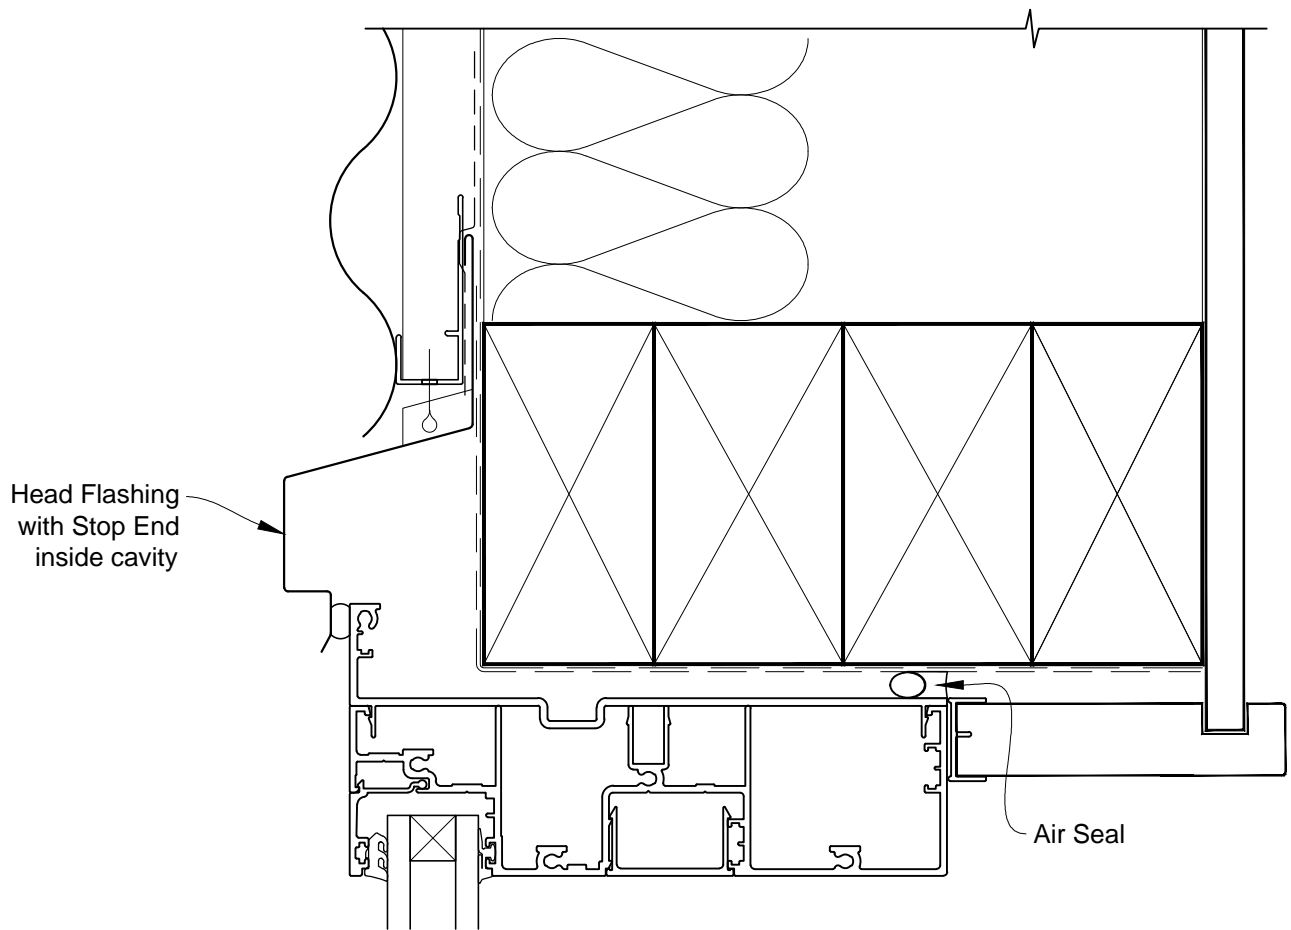

INSTALLATION DETAIL - ARCHITECTURAL 158mm SERIES AWNING WINDOW ON PROFILE METAL CAVITY CONSTRUCTION

Date: 01.03.14

Scale: 1:2

CAD Ref.: ASAW158PM-CH

INSTALLATION DETAIL - ARCHITECTURAL 158mm SERIES AWNING WINDOW ON PROFILE METAL CAVITY CONSTRUCTION

Date: 01.03.14

Scale: 1:2

CAD Ref.: ASAW158PM-CJ

INSTALLATION DETAIL - ARCHITECTURAL 158mm SERIES AWNING WINDOW ON PROFILE METAL CAVITY CONSTRUCTION

Date: 01.03.14 Scale: 1:2 CAD Ref.: ASAW158PM-CS

INSTALLATION DETAIL - ARCHITECTURAL 158mm SERIES AWNING WINDOW ON PROFILE METAL CAVITY CONSTRUCTION

Date: 01.03.14

Scale: 1:2

CAD Ref.: ASAW158PM-CS2

INSTALLATION DETAIL - ARCHITECTURAL 158mm SERIES AWNING WINDOW ON PROFILE METAL DIRECT FIXED CLADDING

Date: 01.03.14 Scale: 1:2 CAD Ref.: ASAW158PM-DH

INSTALLATION DETAIL - ARCHITECTURAL 158mm SERIES AWNING WINDOW ON PROFILE METAL DIRECT FIXED CLADDING