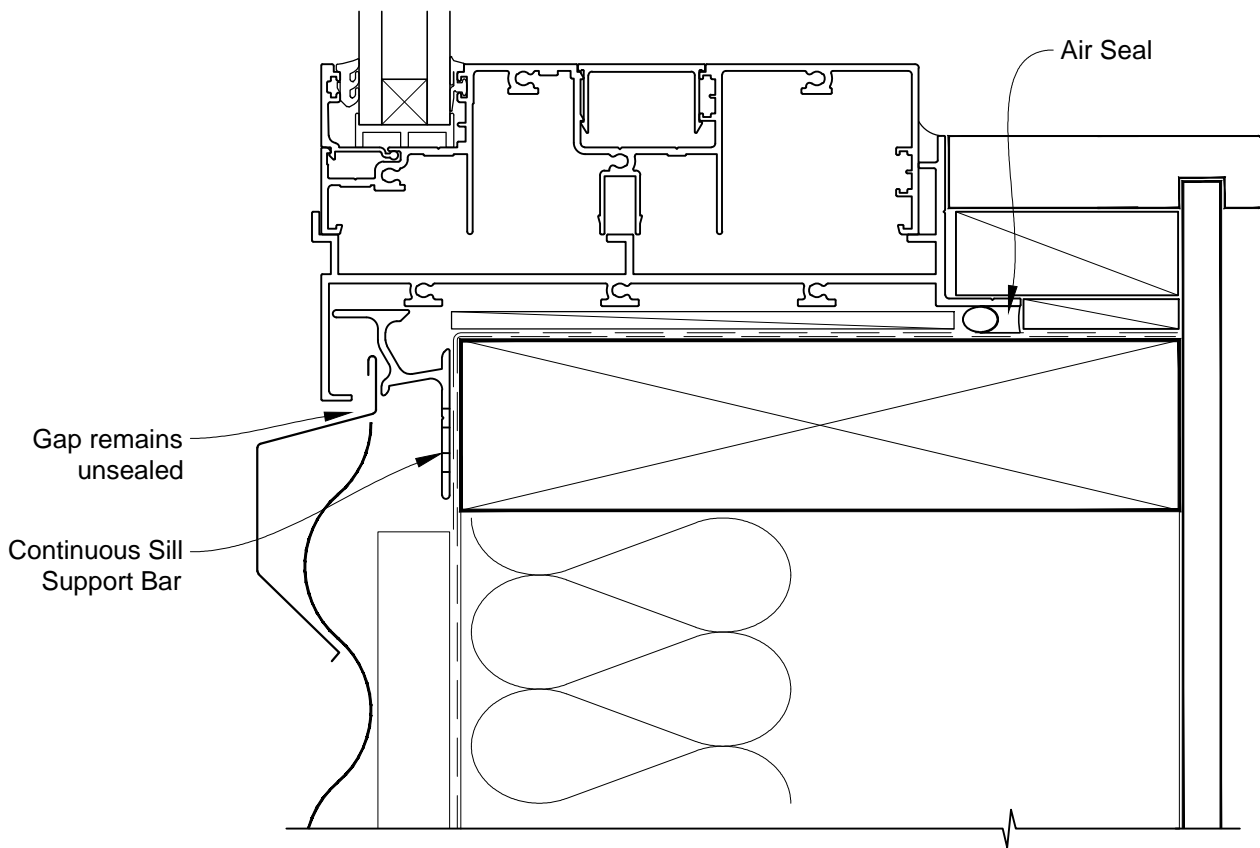

INSTALLATION DETAIL - ARCHITECTURAL 158mm SERIES AWNING WINDOW ON PROFILE METAL CAVITY CONSTRUCTION

Date: 01.03.14

Scale: 1:2

CAD Ref.: ASAW158PM-CH

INSTALLATION DETAIL - ARCHITECTURAL 158mm SERIES AWNING WINDOW ON PROFILE METAL CAVITY CONSTRUCTION

Date: 01.03.14

Scale: 1:2

CAD Ref.: ASAW158PM-CJ

INSTALLATION DETAIL - ARCHITECTURAL 158mm SERIES AWNING WINDOW ON PROFILE METAL CAVITY CONSTRUCTION

Date: 01.03.14 Scale: 1:2 CAD Ref.: ASAW158PM-CS

INSTALLATION DETAIL - ARCHITECTURAL 158mm SERIES AWNING WINDOW ON PROFILE METAL CAVITY CONSTRUCTION

Date: 01.03.14

Scale: 1:2

CAD Ref.: ASAW158PM-CS2

INSTALLATION DETAIL - ARCHITECTURAL 158mm SERIES AWNING WINDOW ON PROFILE METAL DIRECT FIXED CLADDING

Date: 01.03.14 Scale: 1:2 CAD Ref.: ASAW158PM-DH

INSTALLATION DETAIL - ARCHITECTURAL 158mm SERIES AWNING WINDOW ON PROFILE METAL DIRECT FIXED CLADDING