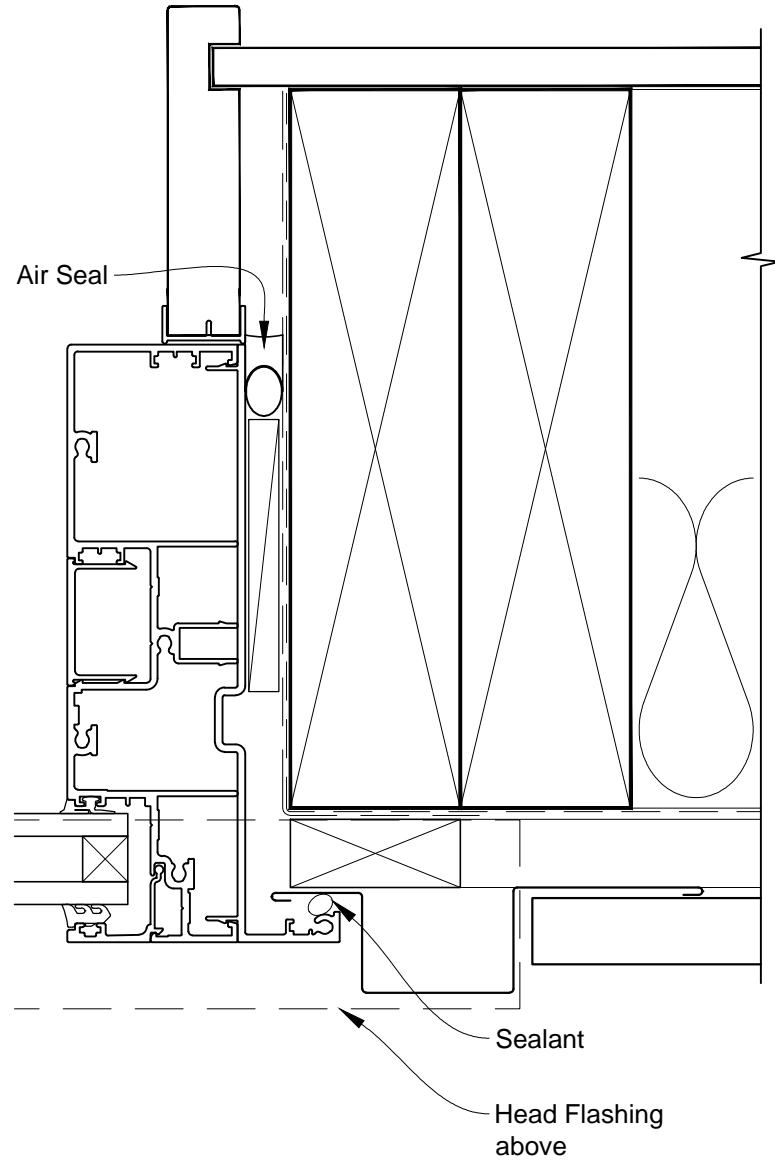

INSTALLATION DETAIL - ARCHITECTURAL 158mm SERIES AWNING WINDOW ON PROFILE METAL CAVITY CONSTRUCTION

Date: 01.03.14

Scale: 1:2

CAD Ref.: ASAW158PM-CH

INSTALLATION DETAIL - ARCHITECTURAL 158mm SERIES AWNING WINDOW ON PROFILE METAL CAVITY CONSTRUCTION

Date: 01.03.14

Scale: 1:2

CAD Ref.: ASAW158PM-CJ

INSTALLATION DETAIL - ARCHITECTURAL 158mm SERIES AWNING WINDOW ON PROFILE METAL CAVITY CONSTRUCTION

Date: 01.03.14 Scale: 1:2 CAD Ref.: ASAW158PM-CS

INSTALLATION DETAIL - ARCHITECTURAL 158mm SERIES AWNING WINDOW ON PROFILE METAL CAVITY CONSTRUCTION

Date: 01.03.14

Scale: 1:2

CAD Ref.: ASAW158PM-CS2

INSTALLATION DETAIL - ARCHITECTURAL 158mm SERIES AWNING WINDOW ON PROFILE METAL DIRECT FIXED CLADDING

Date: 01.03.14 Scale: 1:2 CAD Ref.: ASAW158PM-DH

INSTALLATION DETAIL - ARCHITECTURAL 158mm SERIES AWNING WINDOW ON PROFILE METAL DIRECT FIXED CLADDING