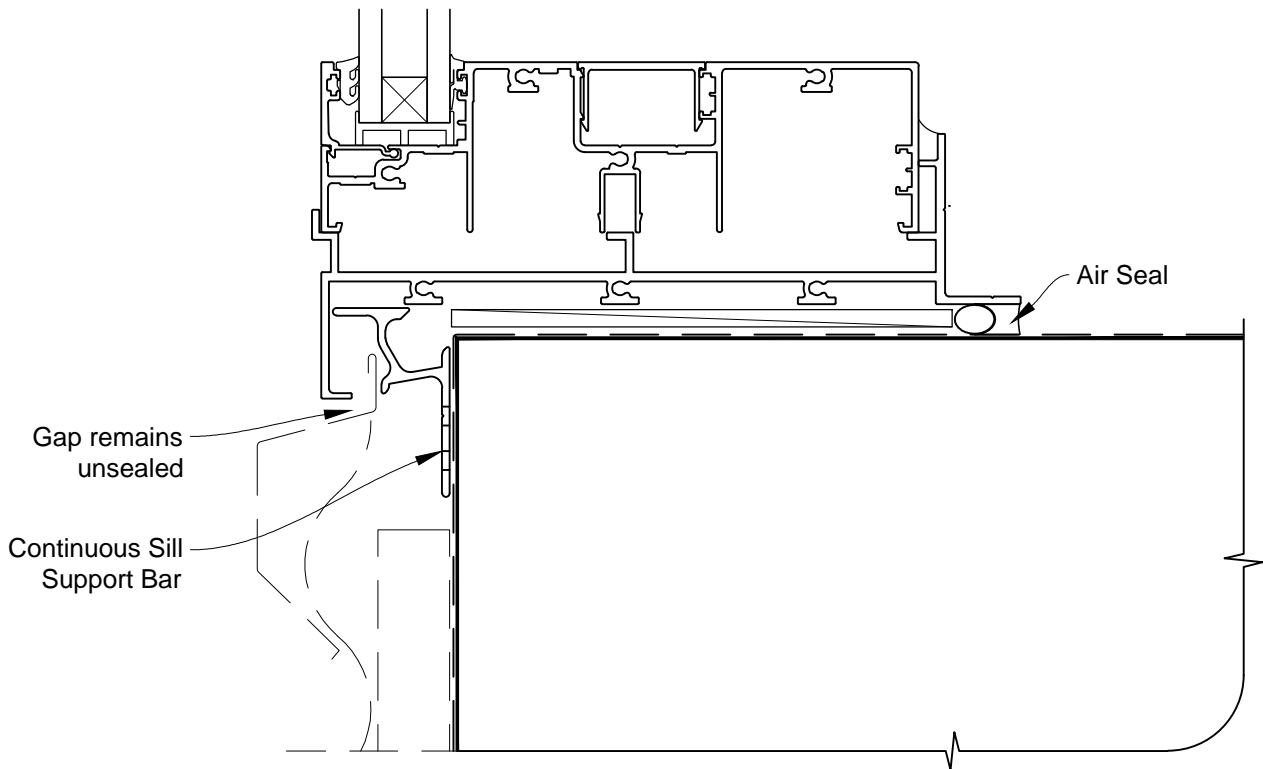

Date: 01.03.14

Scale: 1:2

CAD Ref.: ASAW158PM-CJ

INSTALLATION DETAIL - ARCHITECTURAL 158mm SERIES AWNING WINDOW ON PROFILE METAL CAVITY CONSTRUCTION

Date: 01.03.14 Scale: 1:2 CAD Ref.: ASAW158PM-CS

INSTALLATION DETAIL - ARCHITECTURAL 158mm SERIES AWNING WINDOW ON PROFILE METAL CAVITY CONSTRUCTION

Date: 01.03.14

Scale: 1:2

CAD Ref.: ASAW158PM-CS2

INSTALLATION DETAIL - ARCHITECTURAL 158mm SERIES AWNING WINDOW ON PROFILE METAL DIRECT FIXED CLADDING

Date: 01.03.14 Scale: 1:2 CAD Ref.: ASAW158PM-DH

INSTALLATION DETAIL - ARCHITECTURAL 158mm SERIES AWNING WINDOW ON PROFILE METAL DIRECT FIXED CLADDING