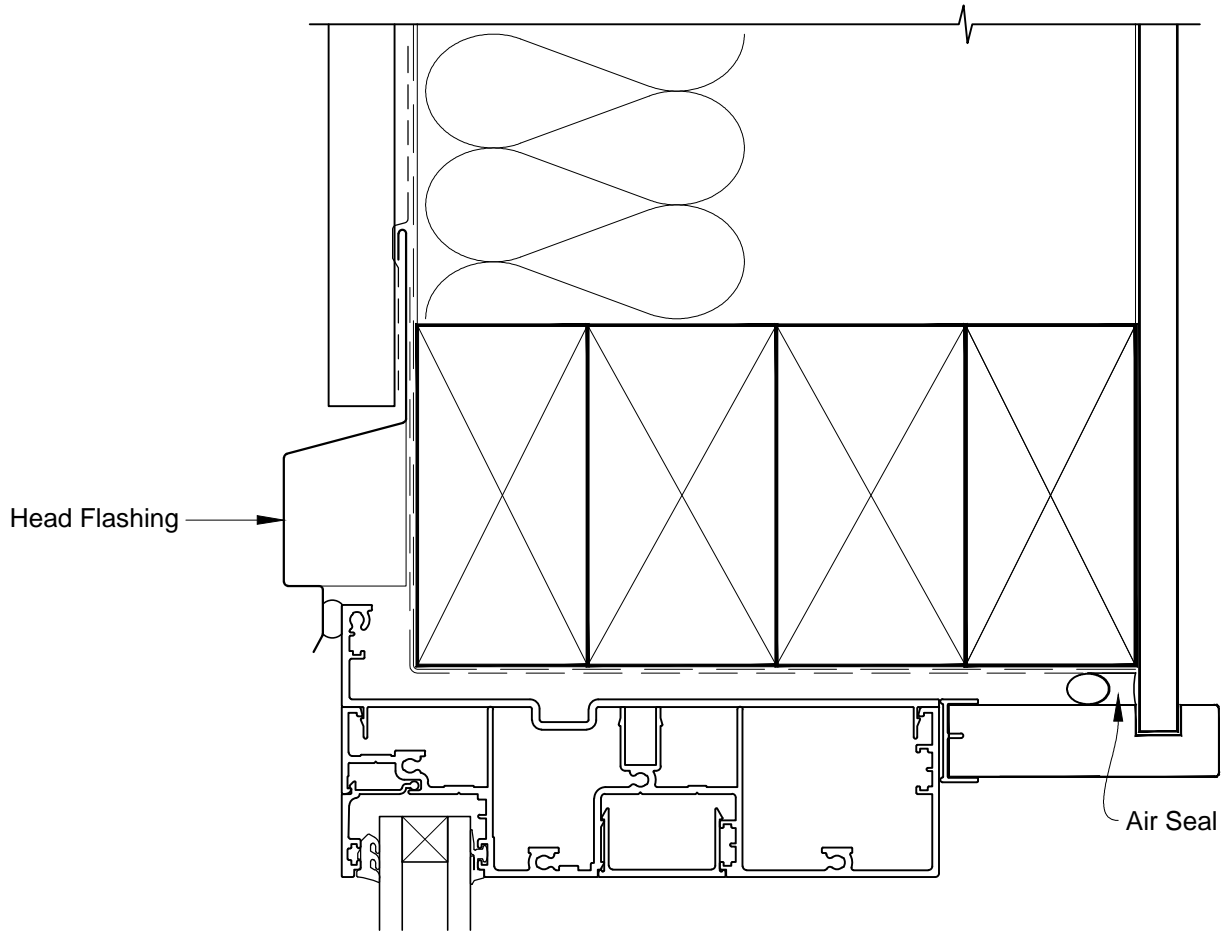

INSTALLATION DETAIL - ARCHITECTURAL 158mm SERIES AWNING WINDOW ON PROFILE METAL CAVITY CONSTRUCTION

Date: 01.03.14

Scale: 1:2

CAD Ref.: ASAW158PM-CH

INSTALLATION DETAIL - ARCHITECTURAL 158mm SERIES AWNING WINDOW ON PROFILE METAL CAVITY CONSTRUCTION

Date: 01.03.14

Scale: 1:2

CAD Ref.: ASAW158PM-CS2

INSTALLATION DETAIL - ARCHITECTURAL 158mm SERIES AWNING WINDOW ON PROFILE METAL DIRECT FIXED CLADDING

Date: 01.03.14 Scale: 1:2 CAD Ref.: ASAW158PM-DH

INSTALLATION DETAIL - ARCHITECTURAL 158mm SERIES AWNING WINDOW ON PROFILE METAL DIRECT FIXED CLADDING

Date: 01.03.14 Scale: 1:2 CAD Ref.: ASAW158PM-DJ

INSTALLATION DETAIL - ARCHITECTURAL 158mm SERIES AWNING WINDOW ON PROFILE METAL DIRECT FIXED CLADDING

Date: 01.03.14 Scale: 1:2 CAD Ref.: ASAW158PM-DS

INSTALLATION DETAIL - ARCHITECTURAL 158mm SERIES AWNING WINDOW ON PROFILE METAL DIRECT FIXED CLADDING