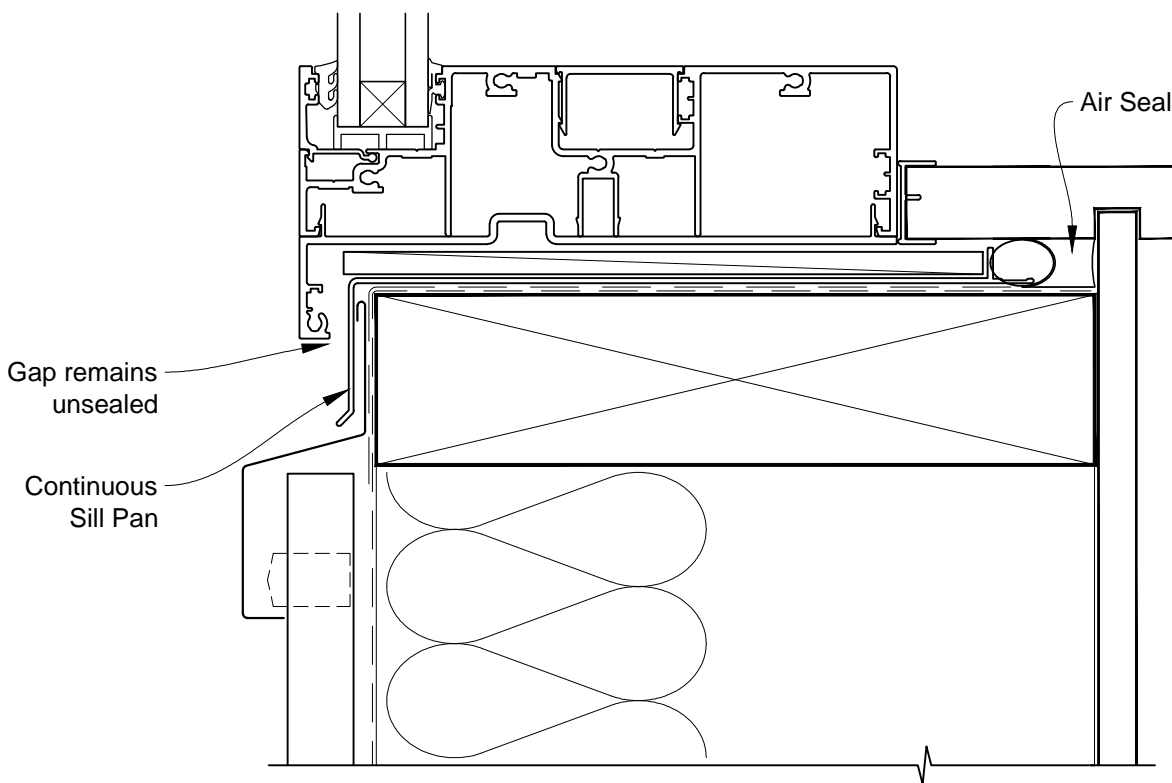

Date: 01.03.14

Scale: 1:2

CAD Ref.: ASAW158PM-CS2

INSTALLATION DETAIL - ARCHITECTURAL 158mm SERIES AWNING WINDOW ON PROFILE METAL DIRECT FIXED CLADDING

Date: 01.03.14 Scale: 1:2 CAD Ref.: ASAW158PM-DH

INSTALLATION DETAIL - ARCHITECTURAL 158mm SERIES AWNING WINDOW ON PROFILE METAL DIRECT FIXED CLADDING

Date: 01.03.14 Scale: 1:2 CAD Ref.: ASAW158PM-DJ

INSTALLATION DETAIL - ARCHITECTURAL 158mm SERIES AWNING WINDOW ON PROFILE METAL DIRECT FIXED CLADDING

Date: 01.03.14 Scale: 1:2 CAD Ref.: ASAW158PM-DS

INSTALLATION DETAIL - ARCHITECTURAL 158mm SERIES AWNING WINDOW ON PROFILE METAL DIRECT FIXED CLADDING