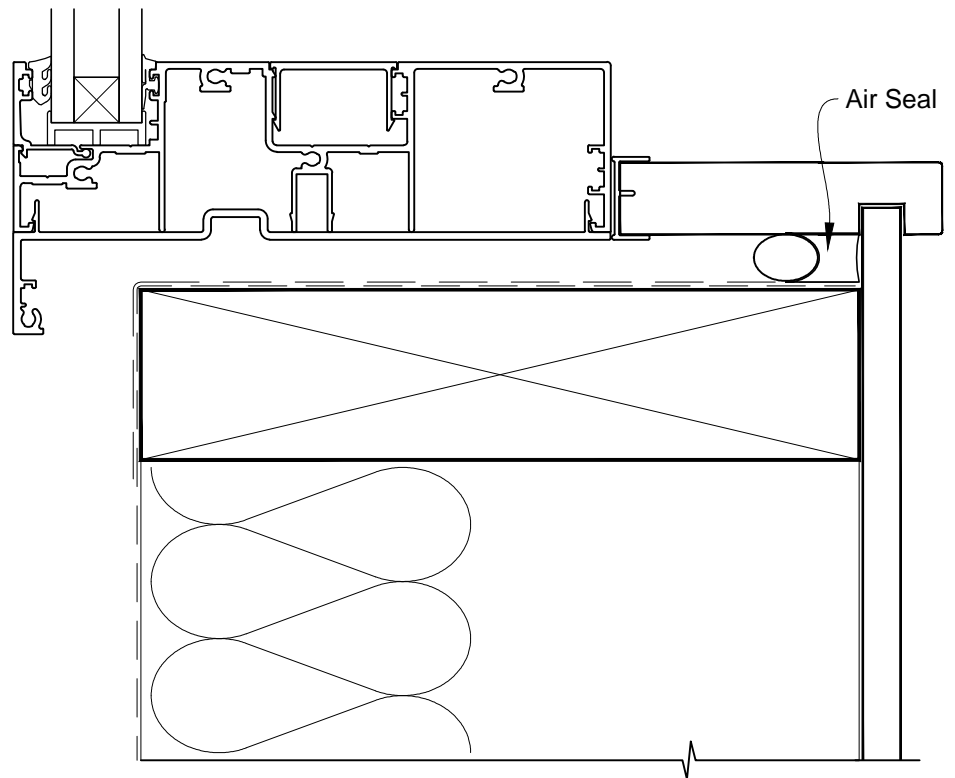

Date: 01.03.14 Scale: 1:2 CAD Ref.: ASAW158NC-CS2

INSTALLATION DETAIL - ARCHITECTURAL 158mm SERIES AWNING WINDOW ON NO CLADDING DIRECT FIXED CLADDING

Date: 01.03.14 Scale: 1:2 CAD Ref.: ASAW158NC-DH

**INSTALLATION DETAIL - ARCHITECTURAL 158mm SERIES
AWNING WINDOW ON NO CLADDING
DIRECT FIXED CLADDING**

Date: 01.03.14 Scale: 1:2 CAD Ref.: ASAW158NC-DJ

INSTALLATION DETAIL - ARCHITECTURAL 158mm SERIES AWNING WINDOW ON NO CLADDING DIRECT FIXED CLADDING

Date: 01.03.14 Scale: 1:2 CAD Ref.: ASAW158NC-DS

**INSTALLATION DETAIL - ARCHITECTURAL 158mm SERIES
AWNING WINDOW ON NO CLADDING
DIRECT FIXED CLADDING**