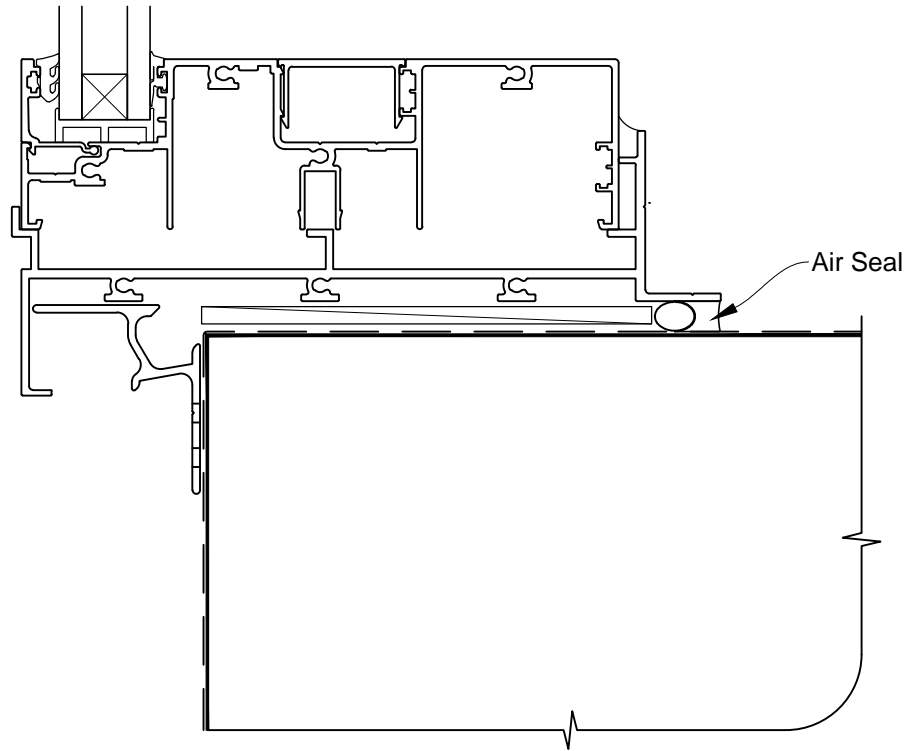

Date: 01.03.14 Scale: 1:2 CAD Ref.: ASAW158NC-CJ

INSTALLATION DETAIL - ARCHITECTURAL 158mm SERIES AWNING WINDOW ON NO CLADDING CAVITY CONSTRUCTION

Date: 01.03.14 Scale: 1:2 CAD Ref.: ASAW158NC-CS

INSTALLATION DETAIL - ARCHITECTURAL 158mm SERIES AWNING WINDOW ON NO CLADDING CAVITY CONSTRUCTION

Date: 01.03.14 Scale: 1:2 CAD Ref.: ASAW158NC-CS2

INSTALLATION DETAIL - ARCHITECTURAL 158mm SERIES AWNING WINDOW ON NO CLADDING DIRECT FIXED CLADDING

Date: 01.03.14 Scale: 1:2 CAD Ref.: ASAW158NC-DH

**INSTALLATION DETAIL - ARCHITECTURAL 158mm SERIES
AWNING WINDOW ON NO CLADDING
DIRECT FIXED CLADDING**