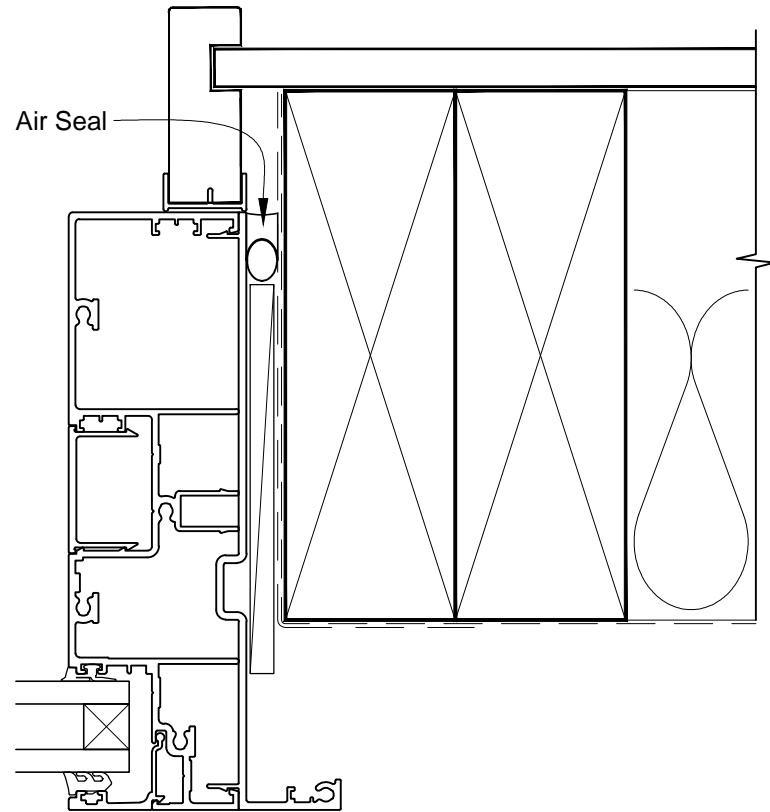

INSTALLATION DETAIL - ARCHITECTURAL 158mm SERIES AWNING WINDOW ON NO CLADDING CAVITY CONSTRUCTION

Date: 01.03.14 Scale: 1:2 CAD Ref.: ASAW158NC-CH

INSTALLATION DETAIL - ARCHITECTURAL 158mm SERIES AWNING WINDOW ON NO CLADDING CAVITY CONSTRUCTION

Date: 01.03.14 Scale: 1:2 CAD Ref.: ASAW158NC-CJ

INSTALLATION DETAIL - ARCHITECTURAL 158mm SERIES AWNING WINDOW ON NO CLADDING CAVITY CONSTRUCTION

Date: 01.03.14 Scale: 1:2 CAD Ref.: ASAW158NC-CS

INSTALLATION DETAIL - ARCHITECTURAL 158mm SERIES AWNING WINDOW ON NO CLADDING CAVITY CONSTRUCTION

Date: 01.03.14 Scale: 1:2 CAD Ref.: ASAW158NC-CS2

INSTALLATION DETAIL - ARCHITECTURAL 158mm SERIES AWNING WINDOW ON NO CLADDING DIRECT FIXED CLADDING

Date: 01.03.14 Scale: 1:2 CAD Ref.: ASAW158NC-DH

**INSTALLATION DETAIL - ARCHITECTURAL 158mm SERIES
AWNING WINDOW ON NO CLADDING
DIRECT FIXED CLADDING**