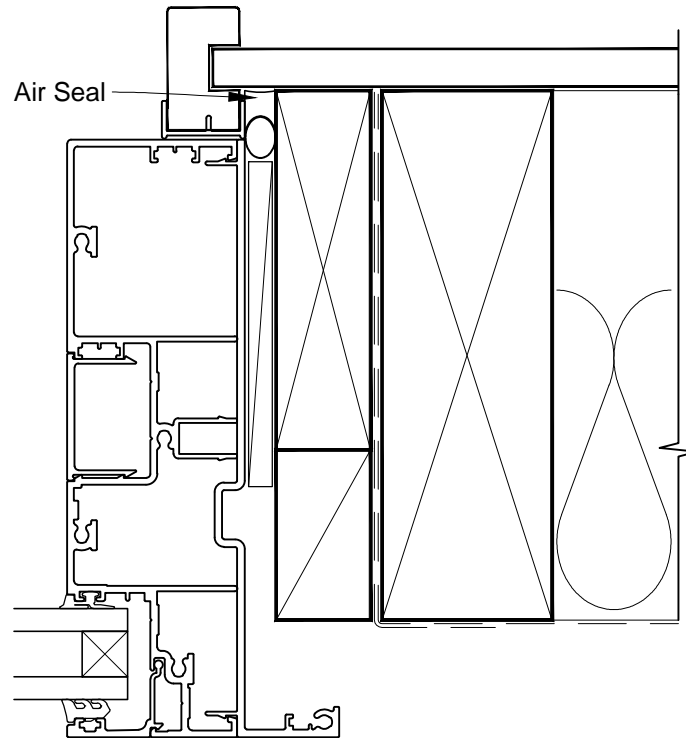

Date: 01.03.14 Scale: 1:2 CAD Ref.: ASAW158NC-CJ

INSTALLATION DETAIL - ARCHITECTURAL 158mm SERIES AWNING WINDOW ON NO CLADDING CAVITY CONSTRUCTION

Date: 01.03.14 Scale: 1:2 CAD Ref.: ASAW158NC-CS

INSTALLATION DETAIL - ARCHITECTURAL 158mm SERIES AWNING WINDOW ON NO CLADDING CAVITY CONSTRUCTION

Date: 01.03.14 Scale: 1:2 CAD Ref.: ASAW158NC-CS2

INSTALLATION DETAIL - ARCHITECTURAL 158mm SERIES AWNING WINDOW ON NO CLADDING DIRECT FIXED CLADDING

Date: 01.03.14 Scale: 1:2 CAD Ref.: ASAW158NC-DH

**INSTALLATION DETAIL - ARCHITECTURAL 158mm SERIES
AWNING WINDOW ON NO CLADDING
DIRECT FIXED CLADDING**

Date: 01.03.14 Scale: 1:2 CAD Ref.: ASAW158NC-DJ

INSTALLATION DETAIL - ARCHITECTURAL 158mm SERIES AWNING WINDOW ON NO CLADDING DIRECT FIXED CLADDING

Date: 01.03.14 Scale: 1:2 CAD Ref.: ASAW158NC-DS

**INSTALLATION DETAIL - ARCHITECTURAL 158mm SERIES
AWNING WINDOW ON NO CLADDING
DIRECT FIXED CLADDING**