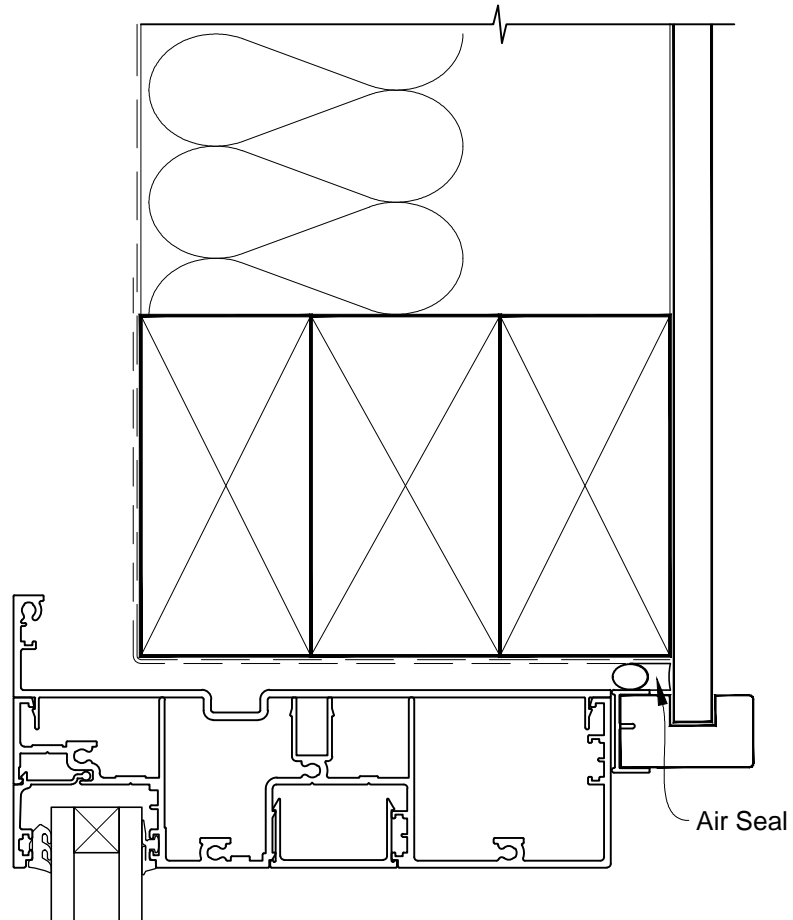

INSTALLATION DETAIL - ARCHITECTURAL 158mm SERIES AWNING WINDOW ON NO CLADDING CAVITY CONSTRUCTION

Date: 01.03.14 Scale: 1:2 CAD Ref.: ASAW158NC-CH

INSTALLATION DETAIL - ARCHITECTURAL 158mm SERIES AWNING WINDOW ON NO CLADDING CAVITY CONSTRUCTION

Date: 01.03.14 Scale: 1:2 CAD Ref.: ASAW158NC-CJ

INSTALLATION DETAIL - ARCHITECTURAL 158mm SERIES AWNING WINDOW ON NO CLADDING CAVITY CONSTRUCTION

Date: 01.03.14 Scale: 1:2 CAD Ref.: ASAW158NC-CS

INSTALLATION DETAIL - ARCHITECTURAL 158mm SERIES AWNING WINDOW ON NO CLADDING CAVITY CONSTRUCTION

Date: 01.03.14 Scale: 1:2 CAD Ref.: ASAW158NC-CS2

INSTALLATION DETAIL - ARCHITECTURAL 158mm SERIES AWNING WINDOW ON NO CLADDING DIRECT FIXED CLADDING

Date: 01.03.14 Scale: 1:2 CAD Ref.: ASAW158NC-DH

**INSTALLATION DETAIL - ARCHITECTURAL 158mm SERIES
AWNING WINDOW ON NO CLADDING
DIRECT FIXED CLADDING**