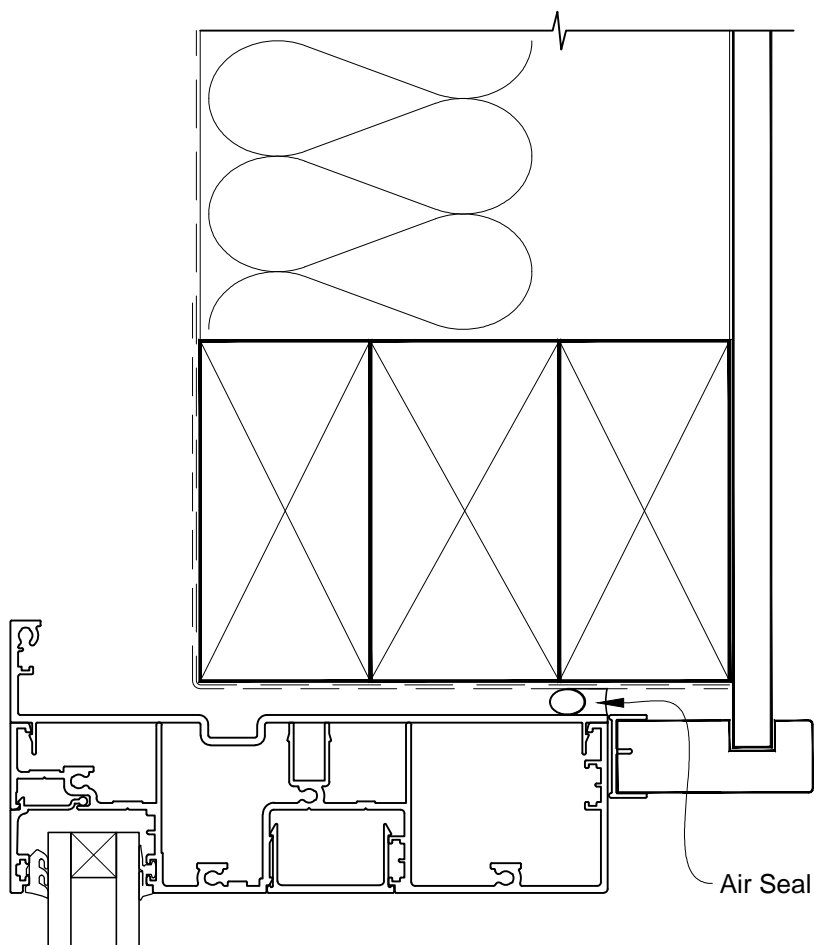

INSTALLATION DETAIL - ARCHITECTURAL 158mm SERIES AWNING WINDOW ON NO CLADDING CAVITY CONSTRUCTION

Date: 01.03.14 Scale: 1:2 CAD Ref.: ASAW158NC-CH

INSTALLATION DETAIL - ARCHITECTURAL 158mm SERIES AWNING WINDOW ON NO CLADDING CAVITY CONSTRUCTION

Date: 01.03.14 Scale: 1:2 CAD Ref.: ASAW158NC-CJ

INSTALLATION DETAIL - ARCHITECTURAL 158mm SERIES AWNING WINDOW ON NO CLADDING CAVITY CONSTRUCTION

Date: 01.03.14 Scale: 1:2 CAD Ref.: ASAW158NC-CS

INSTALLATION DETAIL - ARCHITECTURAL 158mm SERIES AWNING WINDOW ON NO CLADDING CAVITY CONSTRUCTION

Date: 01.03.14 Scale: 1:2 CAD Ref.: ASAW158NC-CS2

INSTALLATION DETAIL - ARCHITECTURAL 158mm SERIES AWNING WINDOW ON NO CLADDING DIRECT FIXED CLADDING

Date: 01.03.14 Scale: 1:2 CAD Ref.: ASAW158NC-DH

**INSTALLATION DETAIL - ARCHITECTURAL 158mm SERIES
AWNING WINDOW ON NO CLADDING
DIRECT FIXED CLADDING**