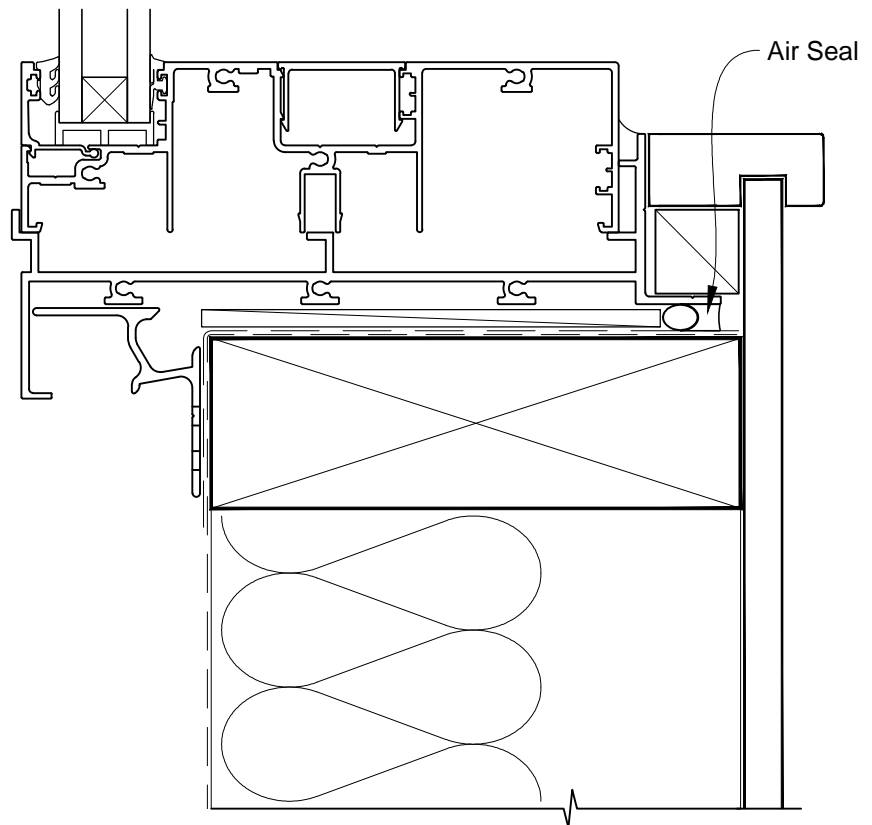

INSTALLATION DETAIL - ARCHITECTURAL 158mm SERIES AWNING WINDOW ON NO CLADDING CAVITY CONSTRUCTION

Date: 01.03.14 Scale: 1:2 CAD Ref.: ASAW158NC-CH

INSTALLATION DETAIL - ARCHITECTURAL 158mm SERIES AWNING WINDOW ON NO CLADDING CAVITY CONSTRUCTION

Date: 01.03.14 Scale: 1:2 CAD Ref.: ASAW158NC-CJ

INSTALLATION DETAIL - ARCHITECTURAL 158mm SERIES AWNING WINDOW ON NO CLADDING CAVITY CONSTRUCTION

Date: 01.03.14 Scale: 1:2 CAD Ref.: ASAW158NC-CS

INSTALLATION DETAIL - ARCHITECTURAL 158mm SERIES AWNING WINDOW ON NO CLADDING CAVITY CONSTRUCTION