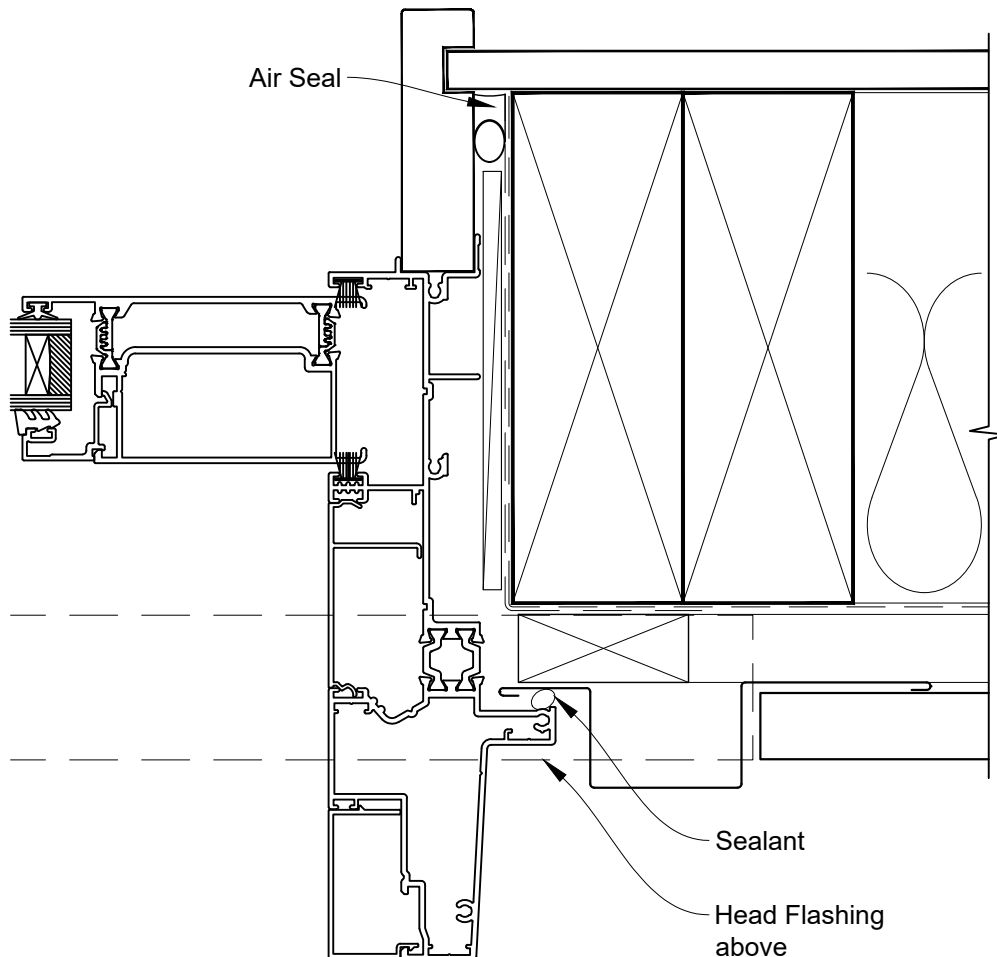

INSTALLATION DETAIL - RESIDENTIAL THERMAL HEART PROJECTING SLIDING DOOR ON PROFILE METAL CAVITY CONSTRUCTION

Date: 01.04.22

Scale: 1:2

CAD Ref.: TRPMDPM-CH

INSTALLATION DETAIL - RESIDENTIAL THERMAL HEART PROJECTING SLIDING DOOR ON PROFILE METAL CAVITY CONSTRUCTION

Date: 01.04.22

Scale: 1:2

CAD Ref.: TRPMDPM-CJ

INSTALLATION DETAIL - RESIDENTIAL THERMAL HEART PROJECTING SLIDING DOOR ON PROFILE METAL CAVITY CONSTRUCTION

Date: 01.04.22

Scale: 1:2

CAD Ref.: TRPMDPM-CS

INSTALLATION DETAIL - RESIDENTIAL THERMAL HEART PROJECTING SLIDING DOOR ON PROFILE METAL DIRECT FIXED CLADDING

Date: 01.04.22

Scale: 1:2

CAD Ref.: TRPMDPM-DH

INSTALLATION DETAIL - RESIDENTIAL THERMAL HEART PROJECTING SLIDING DOOR ON PROFILE METAL DIRECT FIXED CLADDING

Date: 01.04.22

Scale: 1:2

CAD Ref.: TRPMDPM-DJ

INSTALLATION DETAIL - RESIDENTIAL THERMAL HEART PROJECTING SLIDING DOOR ON PROFILE METAL DIRECT FIXED CLADDING

Date: 01.04.22

Scale: 1:2

CAD Ref.: TRPMDPM-DS