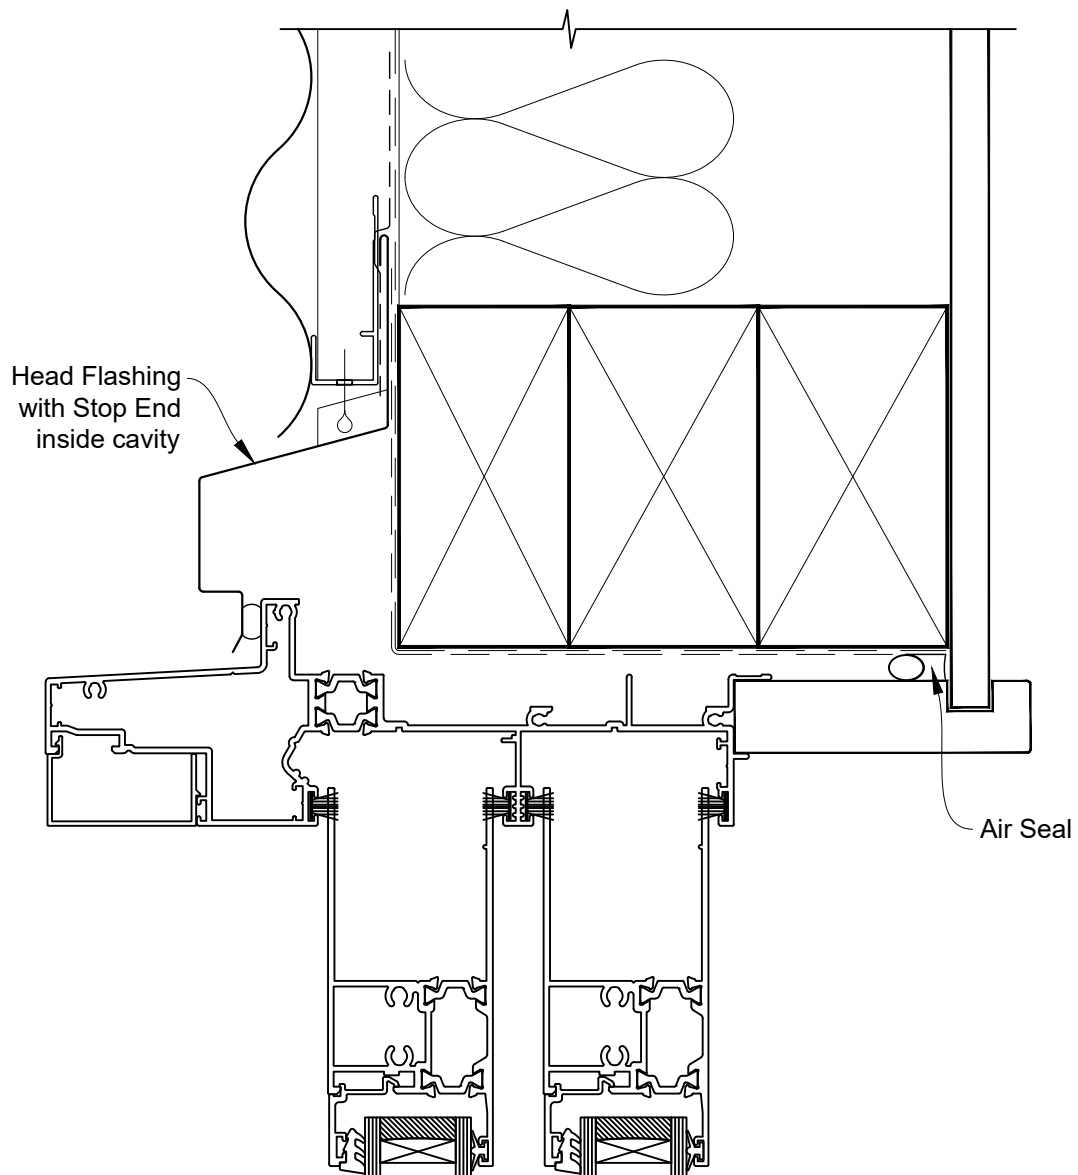

INSTALLATION DETAIL - RESIDENTIAL THERMAL HEART PROJECTING SLIDING DOOR ON PROFILE METAL CAVITY CONSTRUCTION

Date: 01.04.22

Scale: 1:2

CAD Ref.: TRPMDPM-CH

INSTALLATION DETAIL - RESIDENTIAL THERMAL HEART PROJECTING SLIDING DOOR ON PROFILE METAL CAVITY CONSTRUCTION

Date: 01.04.22

Scale: 1:2

CAD Ref.: TRPMDPM-CJ

INSTALLATION DETAIL - RESIDENTIAL THERMAL HEART PROJECTING SLIDING DOOR ON PROFILE METAL CAVITY CONSTRUCTION

Date: 01.04.22

Scale: 1:2

CAD Ref.: TRPMDPM-CS

INSTALLATION DETAIL - RESIDENTIAL THERMAL HEART PROJECTING SLIDING DOOR ON PROFILE METAL DIRECT FIXED CLADDING

Date: 01.04.22

Scale: 1:2

CAD Ref.: TRPMDPM-DH

INSTALLATION DETAIL - RESIDENTIAL THERMAL HEART PROJECTING SLIDING DOOR ON PROFILE METAL DIRECT FIXED CLADDING

Date: 01.04.22

Scale: 1:2

CAD Ref.: TRPMDPM-DJ

INSTALLATION DETAIL - RESIDENTIAL THERMAL HEART PROJECTING SLIDING DOOR ON PROFILE METAL DIRECT FIXED CLADDING

Date: 01.04.22

Scale: 1:2

CAD Ref.: TRPMDPM-DS