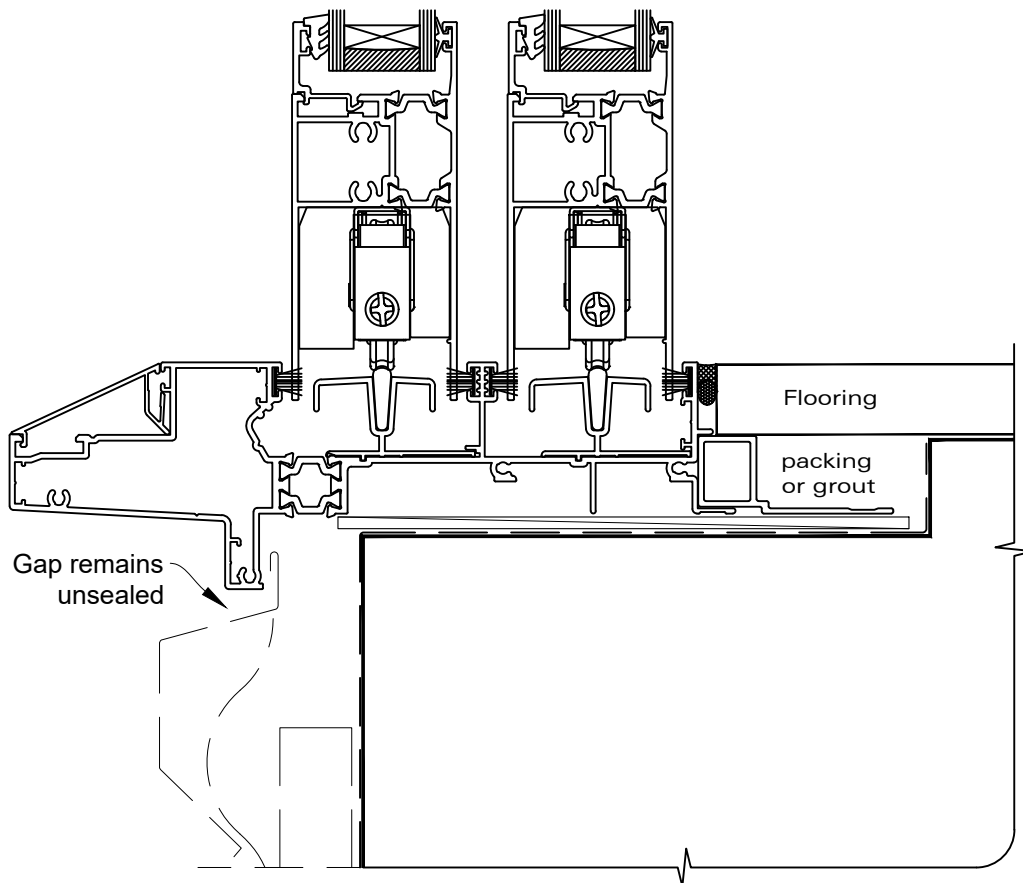

INSTALLATION DETAIL - RESIDENTIAL THERMAL HEART PROJECTING SLIDING DOOR ON PROFILE METAL CAVITY CONSTRUCTION

Date: 01.04.22

Scale: 1:2

CAD Ref.: TRPMDPM-CH

INSTALLATION DETAIL - RESIDENTIAL THERMAL HEART PROJECTING SLIDING DOOR ON PROFILE METAL CAVITY CONSTRUCTION

Date: 01.04.22

Scale: 1:2

CAD Ref.: TRPMDPM-CJ

INSTALLATION DETAIL - RESIDENTIAL THERMAL HEART PROJECTING SLIDING DOOR ON PROFILE METAL CAVITY CONSTRUCTION

Date: 01.04.22

Scale: 1:2

CAD Ref.: TRPMDPM-CS

INSTALLATION DETAIL - RESIDENTIAL THERMAL HEART PROJECTING SLIDING DOOR ON PROFILE METAL DIRECT FIXED CLADDING

Date: 01.04.22

Scale: 1:2

CAD Ref.: TRPMDPM-DH

INSTALLATION DETAIL - RESIDENTIAL THERMAL HEART PROJECTING SLIDING DOOR ON PROFILE METAL DIRECT FIXED CLADDING

Date: 01.04.22

Scale: 1:2

CAD Ref.: TRPMDPM-DJ

INSTALLATION DETAIL - RESIDENTIAL THERMAL HEART PROJECTING SLIDING DOOR ON PROFILE METAL DIRECT FIXED CLADDING