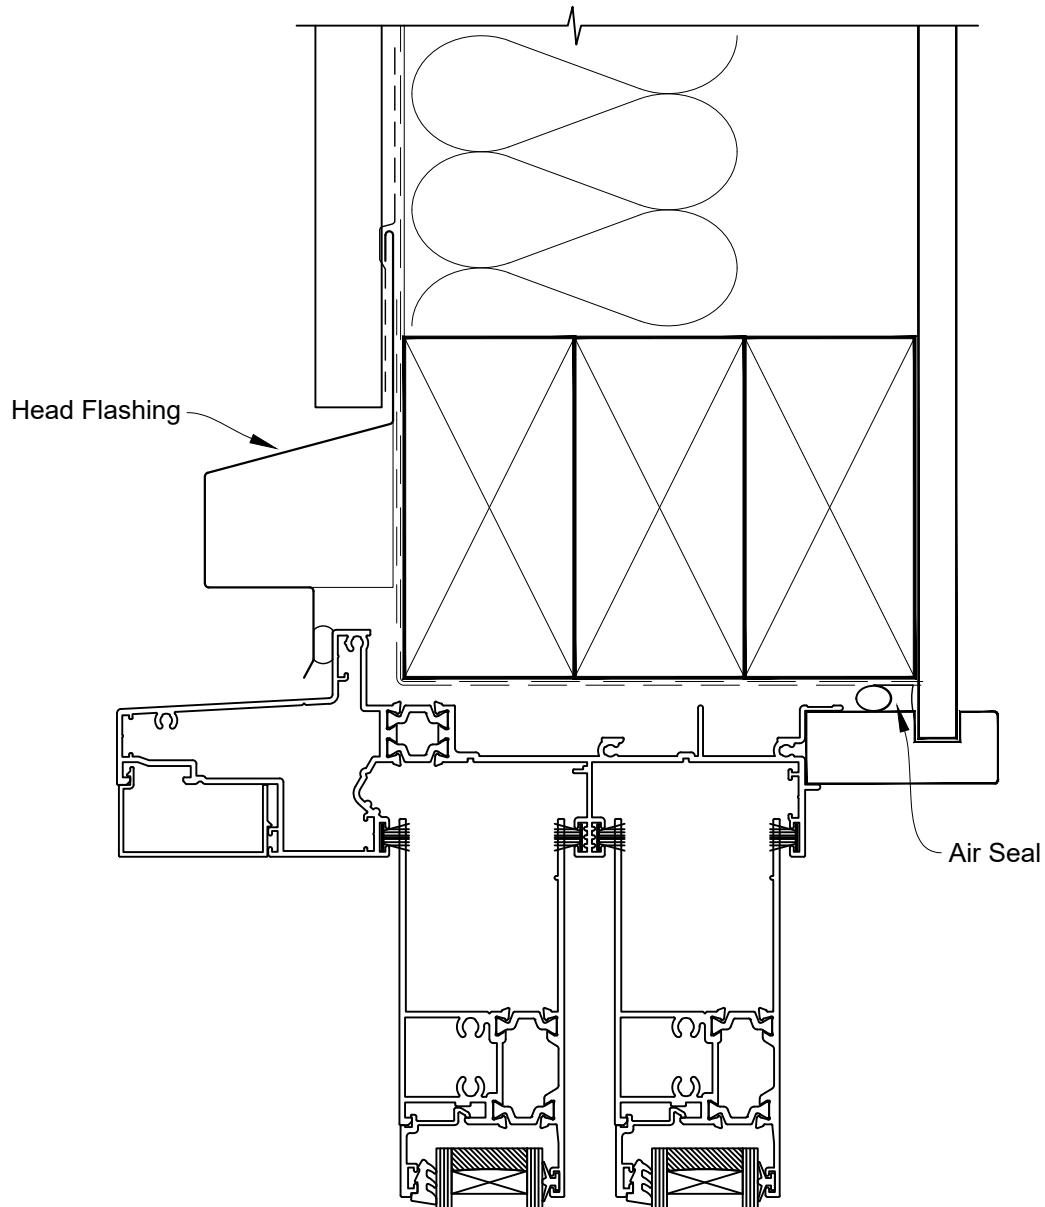

INSTALLATION DETAIL - RESIDENTIAL THERMAL HEART PROJECTING SLIDING DOOR ON PROFILE METAL CAVITY CONSTRUCTION

Date: 01.04.22

Scale: 1:2

CAD Ref.: TRPMDPM-CH

INSTALLATION DETAIL - RESIDENTIAL THERMAL HEART PROJECTING SLIDING DOOR ON PROFILE METAL CAVITY CONSTRUCTION

Date: 01.04.22

Scale: 1:2

CAD Ref.: TRPMDPM-CJ

INSTALLATION DETAIL - RESIDENTIAL THERMAL HEART PROJECTING SLIDING DOOR ON PROFILE METAL CAVITY CONSTRUCTION

Date: 01.04.22

Scale: 1:2

CAD Ref.: TRPMDPM-CS

INSTALLATION DETAIL - RESIDENTIAL THERMAL HEART PROJECTING SLIDING DOOR ON PROFILE METAL DIRECT FIXED CLADDING

Date: 01.04.22

Scale: 1:2

CAD Ref.: TRPMDPM-DH

INSTALLATION DETAIL - RESIDENTIAL THERMAL HEART PROJECTING SLIDING DOOR ON PROFILE METAL DIRECT FIXED CLADDING

Date: 01.04.22

Scale: 1:2

CAD Ref.: TRPMDPM-DJ

INSTALLATION DETAIL - RESIDENTIAL THERMAL HEART PROJECTING SLIDING DOOR ON PROFILE METAL DIRECT FIXED CLADDING

Date: 01.04.22

Scale: 1:2

CAD Ref.: TRPMDPM-DS