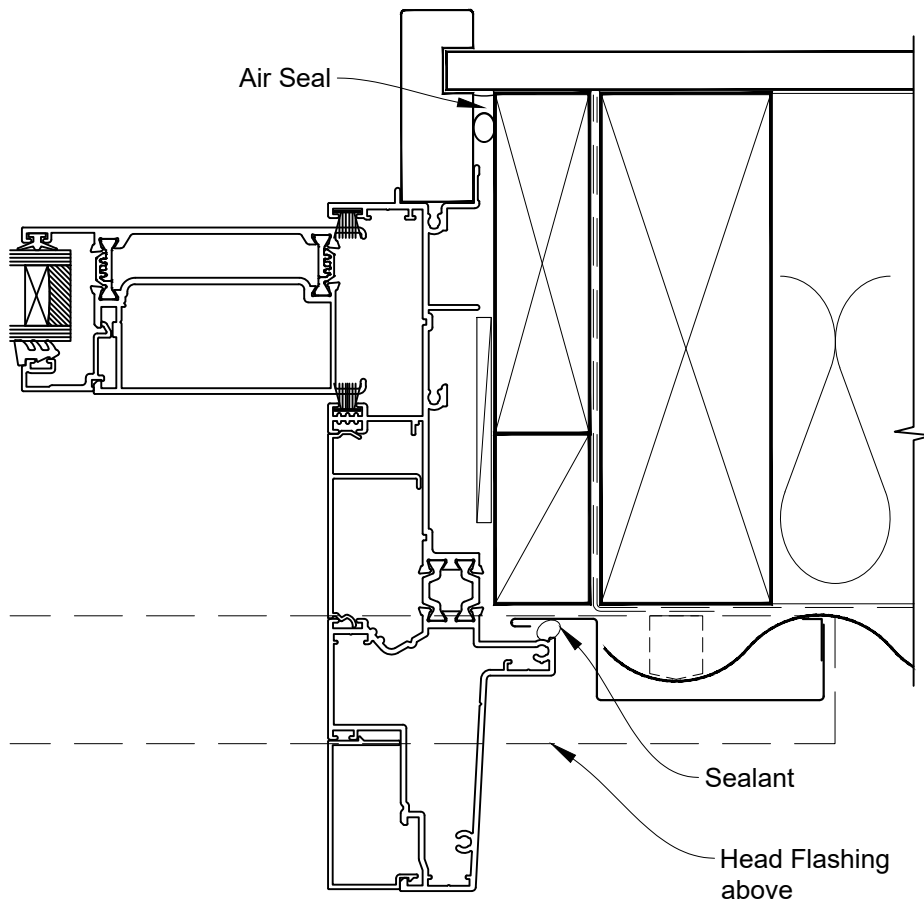

INSTALLATION DETAIL - RESIDENTIAL THERMAL HEART PROJECTING SLIDING DOOR ON PROFILE METAL CAVITY CONSTRUCTION

Date: 01.04.22

Scale: 1:2

CAD Ref.: TRPMDPM-CH

INSTALLATION DETAIL - RESIDENTIAL THERMAL HEART PROJECTING SLIDING DOOR ON PROFILE METAL CAVITY CONSTRUCTION

Date: 01.04.22

Scale: 1:2

CAD Ref.: TRPMDPM-CJ

INSTALLATION DETAIL - RESIDENTIAL THERMAL HEART PROJECTING SLIDING DOOR ON PROFILE METAL CAVITY CONSTRUCTION

Date: 01.04.22

Scale: 1:2

CAD Ref.: TRPMDPM-CS

INSTALLATION DETAIL - RESIDENTIAL THERMAL HEART PROJECTING SLIDING DOOR ON PROFILE METAL DIRECT FIXED CLADDING

Date: 01.04.22

Scale: 1:2

CAD Ref.: TRPMDPM-DH

INSTALLATION DETAIL - RESIDENTIAL THERMAL HEART PROJECTING SLIDING DOOR ON PROFILE METAL DIRECT FIXED CLADDING

Date: 01.04.22

Scale: 1:2

CAD Ref.: TRPMDPM-DJ

INSTALLATION DETAIL - RESIDENTIAL THERMAL HEART PROJECTING SLIDING DOOR ON PROFILE METAL DIRECT FIXED CLADDING

Date: 01.04.22

Scale: 1:2

CAD Ref.: TRPMDPM-DS