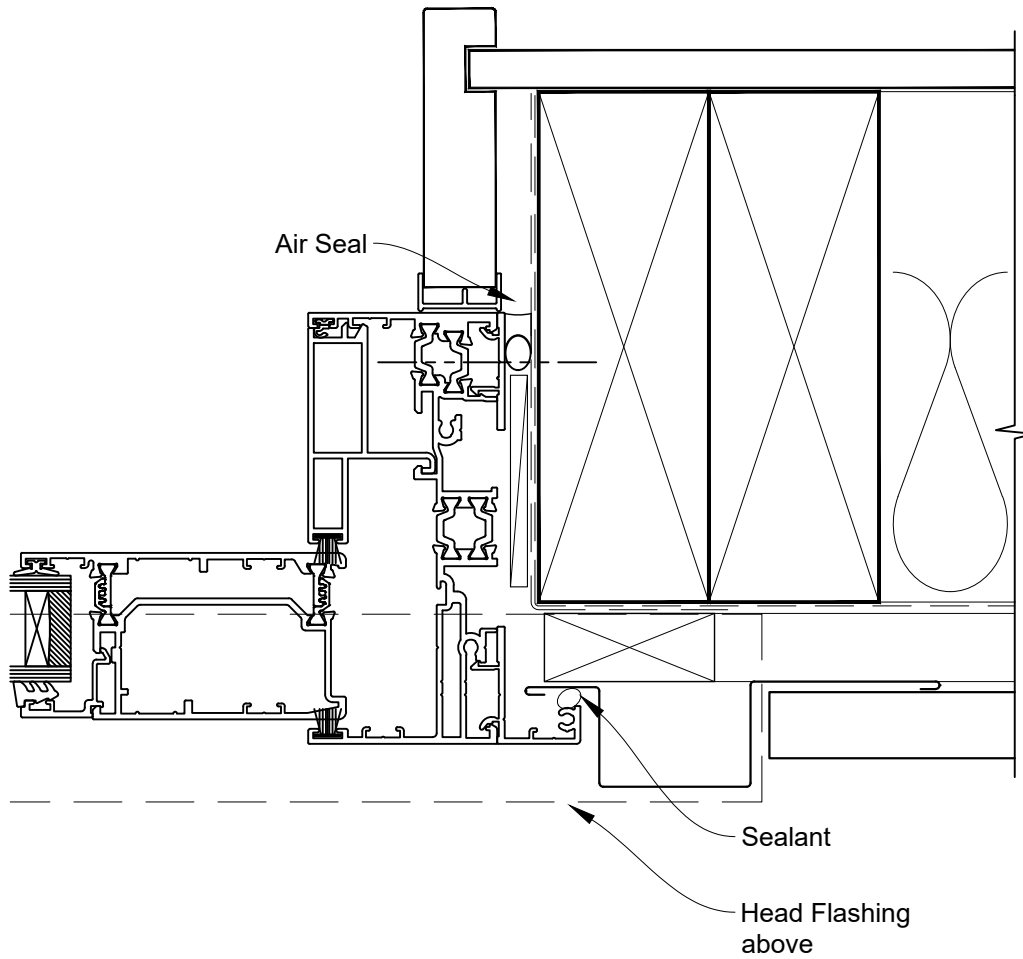

INSTALLATION DETAIL - ARCHITECTURAL THERMAL HEART 114mm SLIDING DOOR ON PROFILE METAL CAVITY CONSTRUCTION

Date: 01.09.23

Scale: 1:2

CAD Ref.: TA114SDPM-CH

INSTALLATION DETAIL - ARCHITECTURAL THERMAL HEART 114mm SLIDING DOOR ON PROFILE METAL CAVITY CONSTRUCTION

Date: 01.09.23

Scale: 1:2

CAD Ref.: TA114SDPM-CJ

INSTALLATION DETAIL - ARCHITECTURAL THERMAL HEART 114mm SLIDING DOOR ON PROFILE METAL CAVITY CONSTRUCTION

Date: 01.09.23

Scale: 1:2

CAD Ref.: TA114SDPM-CS

FACING INFILL OPTION

INSTALLATION DETAIL - ARCHITECTURAL THERMAL HEART 114mm SLIDING DOOR ON PROFILE METAL CAVITY CONSTRUCTION

Date: 01.09.23

Scale: 1:2

CAD Ref.: TA114SDPM-CS2

SILL TRAY OPTION

INSTALLATION DETAIL - ARCHITECTURAL THERMAL HEART 114mm SLIDING DOOR ON PROFILE METAL CAVITY CONSTRUCTION