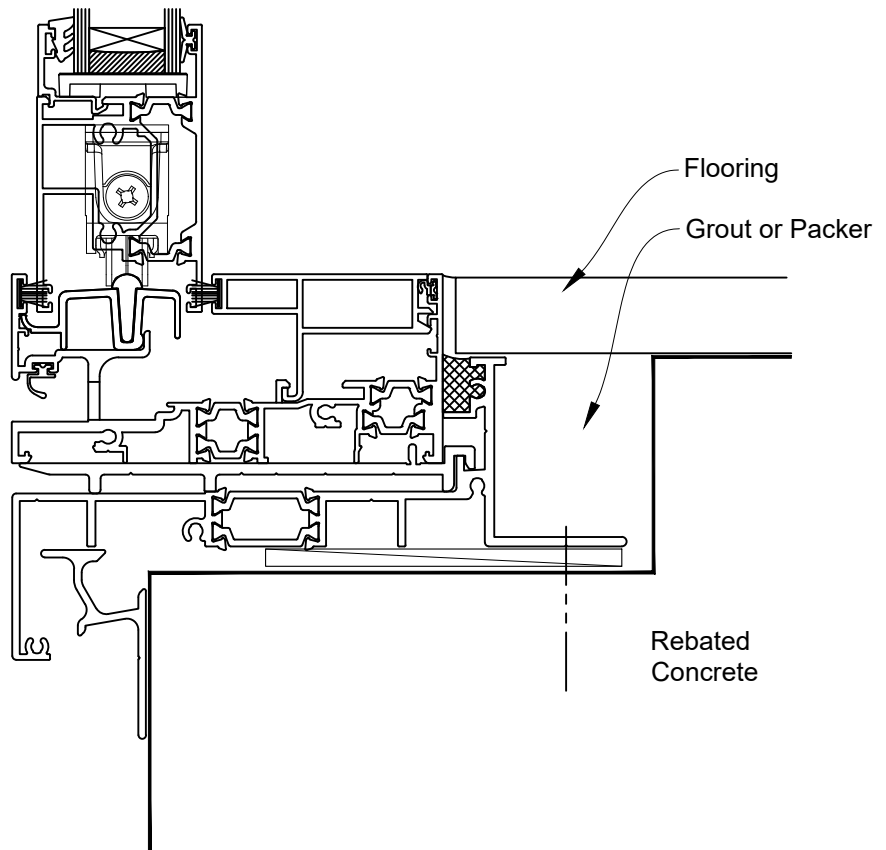

INSTALLATION DETAIL - ARCHITECTURAL THERMAL HEART 114mm SLIDING DOOR ON PROFILE METAL CAVITY CONSTRUCTION

Date: 01.09.23

Scale: 1:2

CAD Ref.: TA114SDPM-CH

INSTALLATION DETAIL - ARCHITECTURAL THERMAL HEART 114mm SLIDING DOOR ON PROFILE METAL CAVITY CONSTRUCTION

Date: 01.09.23

Scale: 1:2

CAD Ref.: TA114SDPM-CJ

INSTALLATION DETAIL - ARCHITECTURAL THERMAL HEART 114mm SLIDING DOOR ON PROFILE METAL CAVITY CONSTRUCTION

Date: 01.09.23

Scale: 1:2

CAD Ref.: TA114SDPM-CS

FACING INFILL OPTION

INSTALLATION DETAIL - ARCHITECTURAL THERMAL HEART 114mm SLIDING DOOR ON PROFILE METAL CAVITY CONSTRUCTION

Date: 01.09.23

Scale: 1:2

CAD Ref.: TA114SDPM-CS2

SILL TRAY OPTION

INSTALLATION DETAIL - ARCHITECTURAL THERMAL HEART 114mm SLIDING DOOR ON PROFILE METAL CAVITY CONSTRUCTION