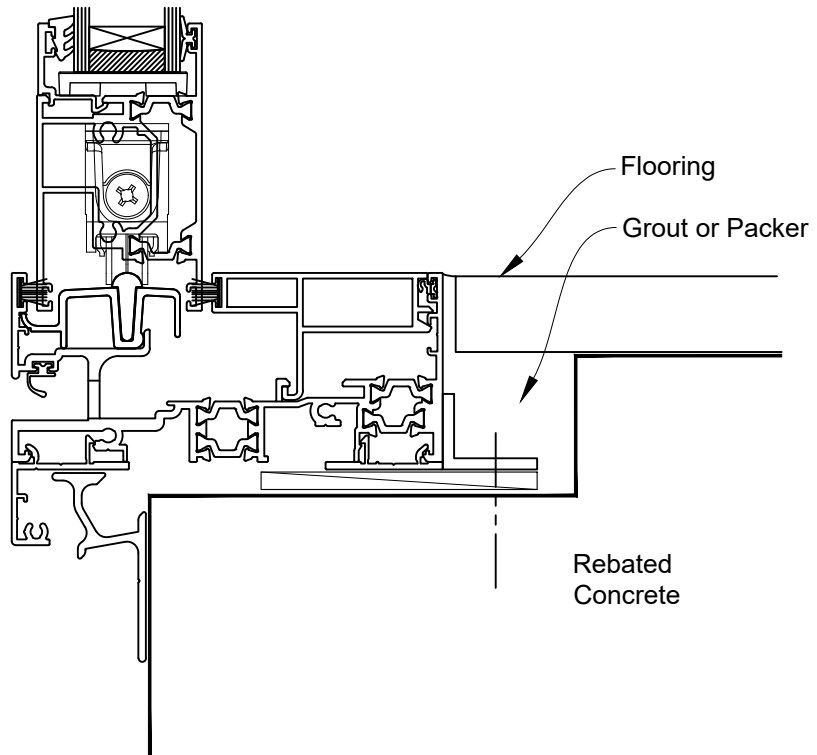

INSTALLATION DETAIL - ARCHITECTURAL THERMAL HEART 114mm SLIDING DOOR ON PROFILE METAL CAVITY CONSTRUCTION

Date: 01.09.23

Scale: 1:2

CAD Ref.: TA114SDPM-CH

INSTALLATION DETAIL - ARCHITECTURAL THERMAL HEART 114mm SLIDING DOOR ON PROFILE METAL CAVITY CONSTRUCTION

Date: 01.09.23

Scale: 1:2

CAD Ref.: TA114SDPM-CJ

INSTALLATION DETAIL - ARCHITECTURAL THERMAL HEART 114mm SLIDING DOOR ON PROFILE METAL CAVITY CONSTRUCTION

Date: 01.09.23

Scale: 1:2

CAD Ref.: TA114SDPM-CS

FACING INFILL OPTION

INSTALLATION DETAIL - ARCHITECTURAL THERMAL HEART 114mm SLIDING DOOR ON PROFILE METAL CAVITY CONSTRUCTION

Date: 01.09.23

Scale: 1:2

CAD Ref.: TA114SDPM-CS2

SILL TRAY OPTION

INSTALLATION DETAIL - ARCHITECTURAL THERMAL HEART 114mm SLIDING DOOR ON PROFILE METAL CAVITY CONSTRUCTION