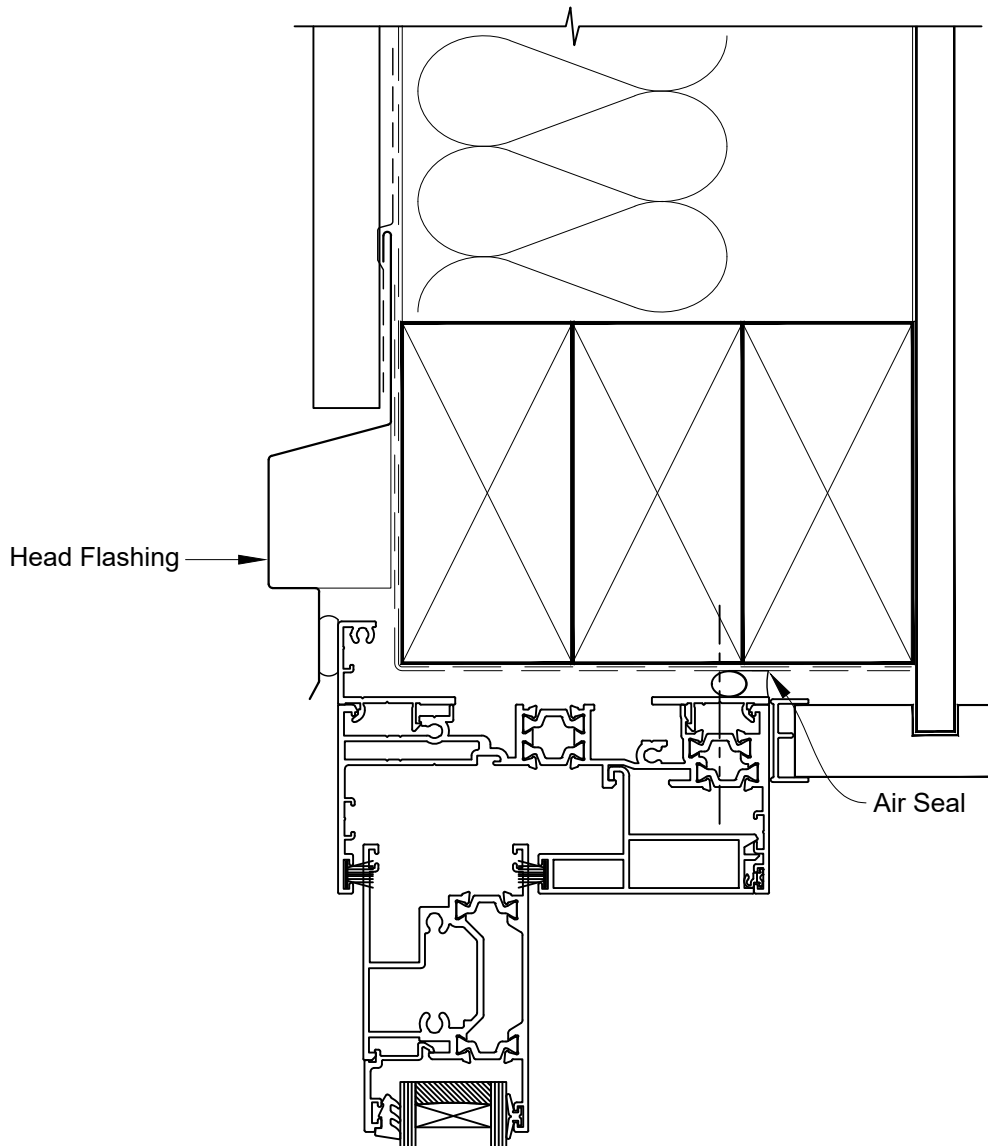

INSTALLATION DETAIL - ARCHITECTURAL THERMAL HEART 114mm SLIDING DOOR ON PROFILE METAL CAVITY CONSTRUCTION

Date: 01.09.23

Scale: 1:2

CAD Ref.: TA114SDPM-CS2

SILL TRAY OPTION

INSTALLATION DETAIL - ARCHITECTURAL THERMAL HEART 114mm SLIDING DOOR ON PROFILE METAL CAVITY CONSTRUCTION

Date: 01.09.23

Scale: 1:2

CAD Ref.: TA114SDPM-CS3

INSTALLATION DETAIL - ARCHITECTURAL THERMAL HEART 114mm SLIDING DOOR ON PROFILE METAL DIRECT FIXED CLADDING

Date: 01.09.23

Scale: 1:2

CAD Ref.: TA114SDPM-DH

INSTALLATION DETAIL - ARCHITECTURAL THERMAL HEART 114mm SLIDING DOOR ON PROFILE METAL DIRECT FIXED CLADDING

Date: 01.09.23

Scale: 1:2

CAD Ref.: TA114SDPM-DJ

INSTALLATION DETAIL - ARCHITECTURAL THERMAL HEART 114mm SLIDING DOOR ON PROFILE METAL DIRECT FIXED CLADDING