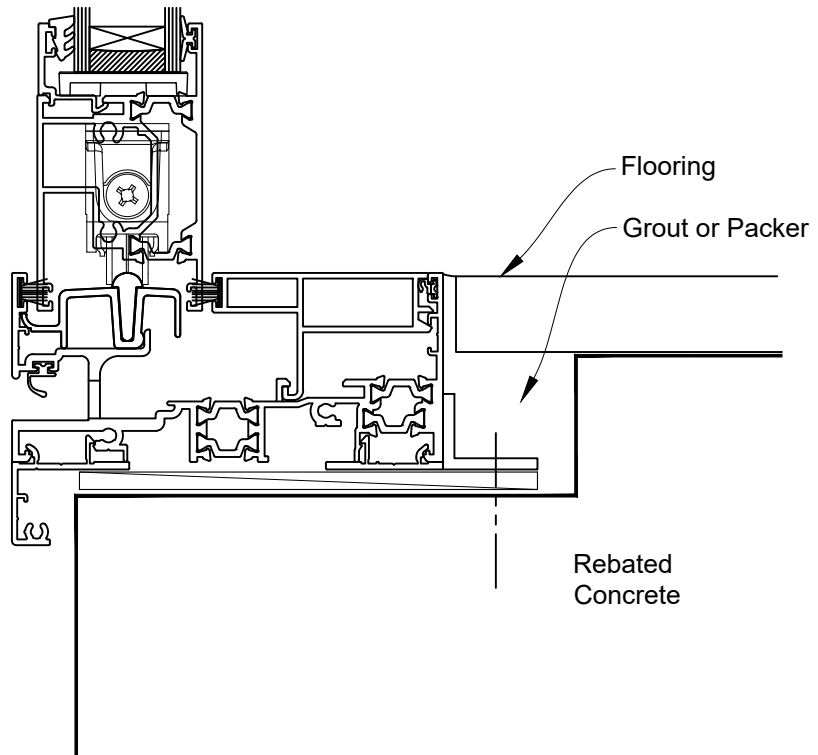

Date: 01.09.23

Scale: 1:2

CAD Ref.: TA114SDPM-CS3

INSTALLATION DETAIL - ARCHITECTURAL THERMAL HEART 114mm SLIDING DOOR ON PROFILE METAL DIRECT FIXED CLADDING

Date: 01.09.23

Scale: 1:2

CAD Ref.: TA114SDPM-DH

INSTALLATION DETAIL - ARCHITECTURAL THERMAL HEART 114mm SLIDING DOOR ON PROFILE METAL DIRECT FIXED CLADDING

Date: 01.09.23

Scale: 1:2

CAD Ref.: TA114SDPM-DJ

INSTALLATION DETAIL - ARCHITECTURAL THERMAL HEART 114mm SLIDING DOOR ON PROFILE METAL DIRECT FIXED CLADDING

Date: 01.09.23

Scale: 1:2

CAD Ref.: TA114SDPM-DS

SILL TRAY OPTION

INSTALLATION DETAIL - ARCHITECTURAL THERMAL HEART 114mm SLIDING DOOR ON PROFILE METAL DIRECT FIXED CLADDING

Date: 01.09.23

Scale: 1:2

CAD Ref.: TA114SDPM-DS2