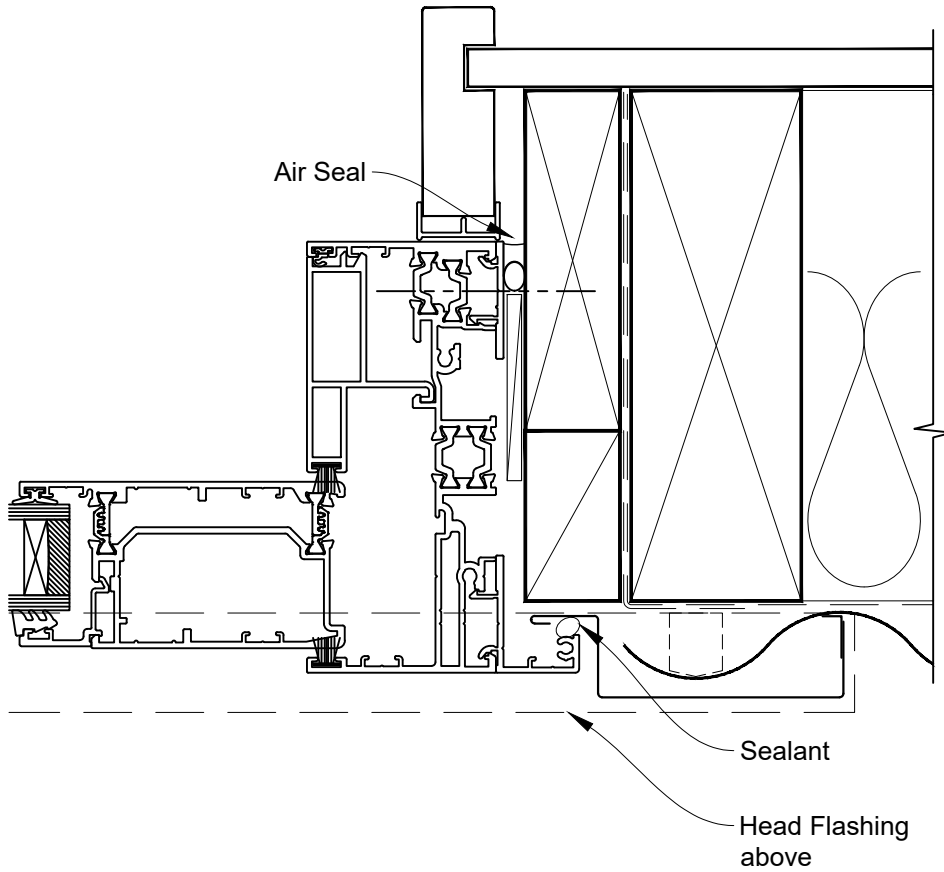

INSTALLATION DETAIL - ARCHITECTURAL THERMAL HEART 114mm SLIDING DOOR ON PROFILE METAL CAVITY CONSTRUCTION

Date: 01.09.23

Scale: 1:2

CAD Ref.: TA114SDPM-CS2

SILL TRAY OPTION

INSTALLATION DETAIL - ARCHITECTURAL THERMAL HEART 114mm SLIDING DOOR ON PROFILE METAL CAVITY CONSTRUCTION

Date: 01.09.23

Scale: 1:2

CAD Ref.: TA114SDPM-CS3

INSTALLATION DETAIL - ARCHITECTURAL THERMAL HEART 114mm SLIDING DOOR ON PROFILE METAL DIRECT FIXED CLADDING

Date: 01.09.23

Scale: 1:2

CAD Ref.: TA114SDPM-DH

INSTALLATION DETAIL - ARCHITECTURAL THERMAL HEART 114mm SLIDING DOOR ON PROFILE METAL DIRECT FIXED CLADDING

Date: 01.09.23

Scale: 1:2

CAD Ref.: TA114SDPM-DJ

INSTALLATION DETAIL - ARCHITECTURAL THERMAL HEART 114mm SLIDING DOOR ON PROFILE METAL DIRECT FIXED CLADDING