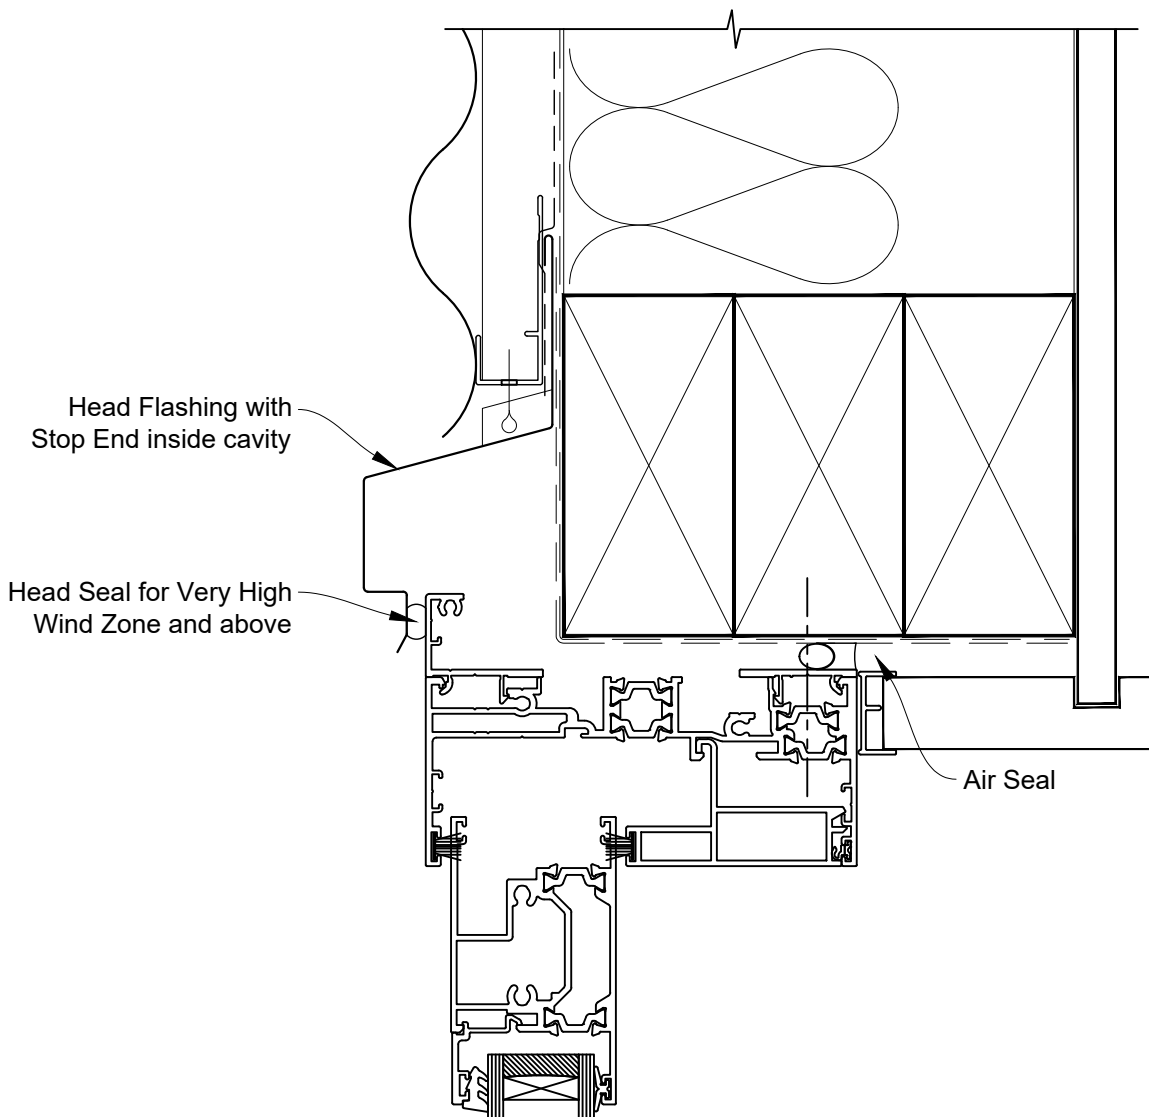

INSTALLATION DETAIL - ARCHITECTURAL THERMAL HEART 114mm SLIDING DOOR ON PROFILE METAL CAVITY CONSTRUCTION

Date: 01.09.23

Scale: 1:2

CAD Ref.: TA114SDPM-CH

INSTALLATION DETAIL - ARCHITECTURAL THERMAL HEART 114mm SLIDING DOOR ON PROFILE METAL CAVITY CONSTRUCTION

Date: 01.09.23

Scale: 1:2

CAD Ref.: TA114SDPM-CJ

INSTALLATION DETAIL - ARCHITECTURAL THERMAL HEART 114mm SLIDING DOOR ON PROFILE METAL CAVITY CONSTRUCTION

Date: 01.09.23

Scale: 1:2

CAD Ref.: TA114SDPM-CS

FACING INFILL OPTION

INSTALLATION DETAIL - ARCHITECTURAL THERMAL HEART 114mm SLIDING DOOR ON PROFILE METAL CAVITY CONSTRUCTION

Date: 01.09.23

Scale: 1:2

CAD Ref.: TA114SDPM-CS2

SILL TRAY OPTION

INSTALLATION DETAIL - ARCHITECTURAL THERMAL HEART 114mm SLIDING DOOR ON PROFILE METAL CAVITY CONSTRUCTION