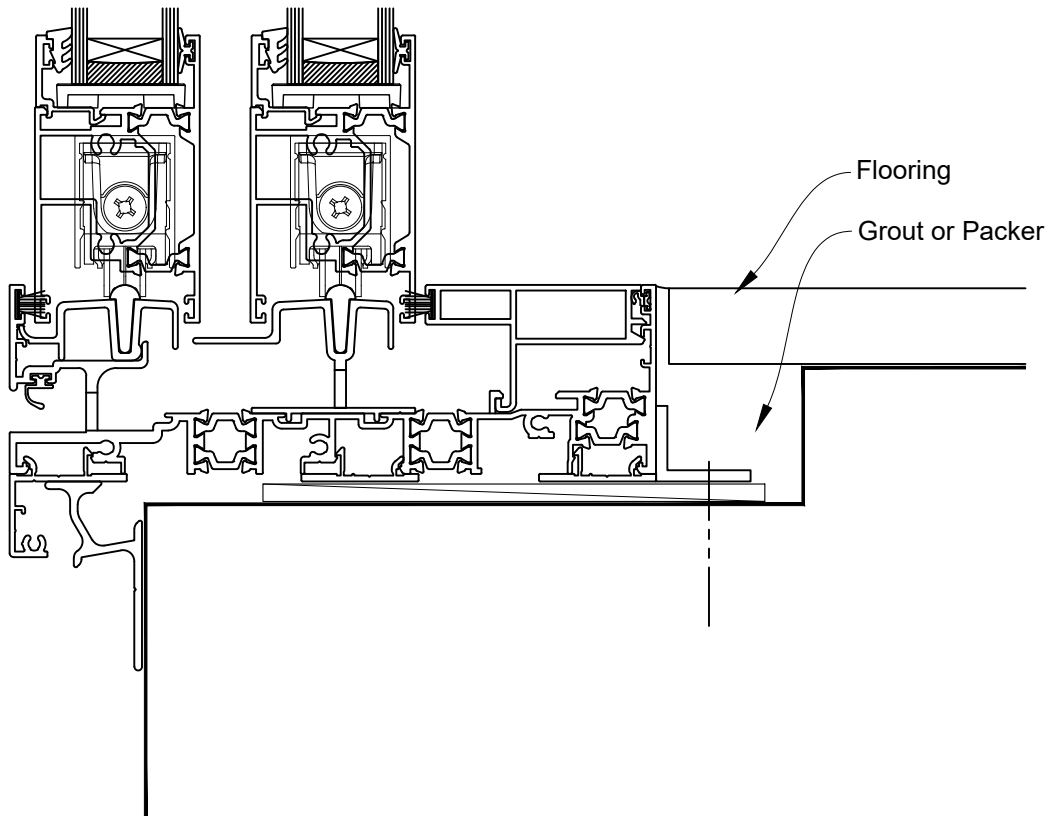

INSTALLATION DETAIL - ARCHITECTURAL THERMAL HEART 171mm SLIDING DOOR ON FLAT SHEET DIRECT FIXED CLADDING

Date: 01.09.23

Scale: 1:2

CAD Ref.: TA171SDFS-DS

FACING INFILL OPTION