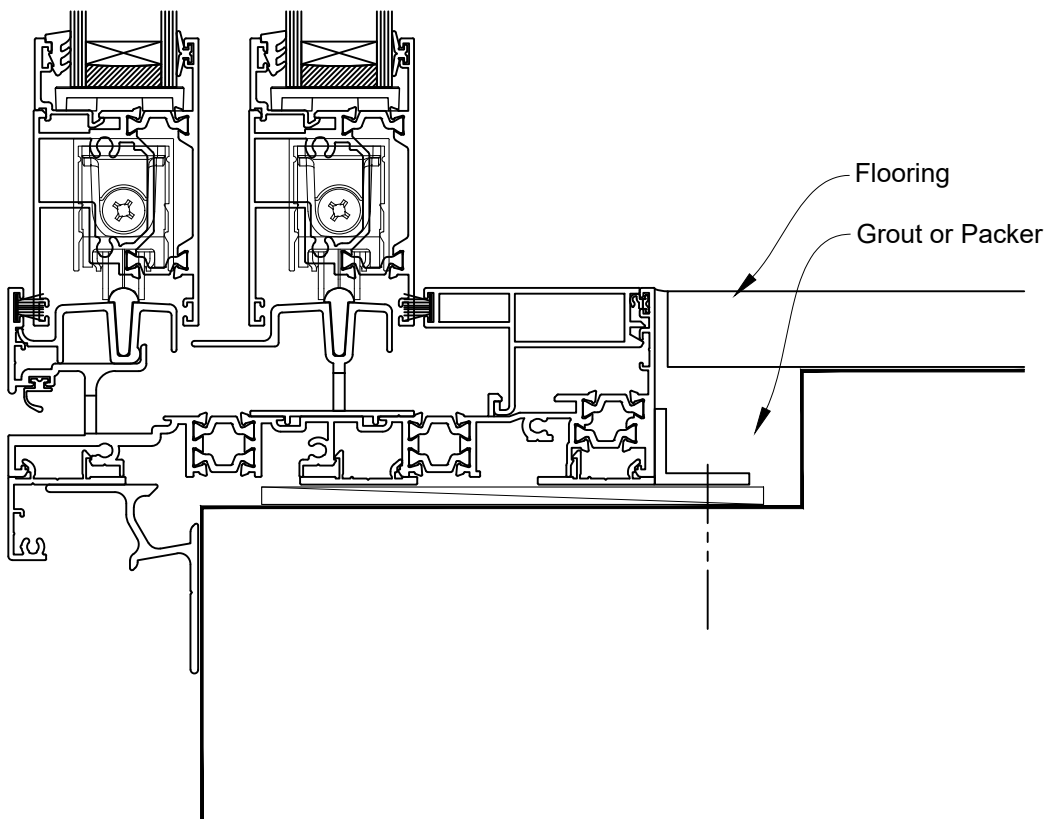

# INSTALLATION DETAIL - ARCHITECTURAL THERMAL HEART 171mm SLIDING DOOR ON FLAT SHEET CAVITY CONSTRUCTION

Date: 01.09.23

Scale: 1:2

CAD Ref.: TA171SDFS-CH

# INSTALLATION DETAIL - ARCHITECTURAL THERMAL HEART 171mm SLIDING DOOR ON FLAT SHEET CAVITY CONSTRUCTION

Date: 01.09.23

Scale: 1:2

CAD Ref.: TA171SDFS-CJ

# INSTALLATION DETAIL - ARCHITECTURAL THERMAL HEART 171mm SLIDING DOOR ON FLAT SHEET CAVITY CONSTRUCTION

Date: 01.09.23

Scale: 1:2

CAD Ref.: TA171SDFS-CS

## FACING INFILL OPTION