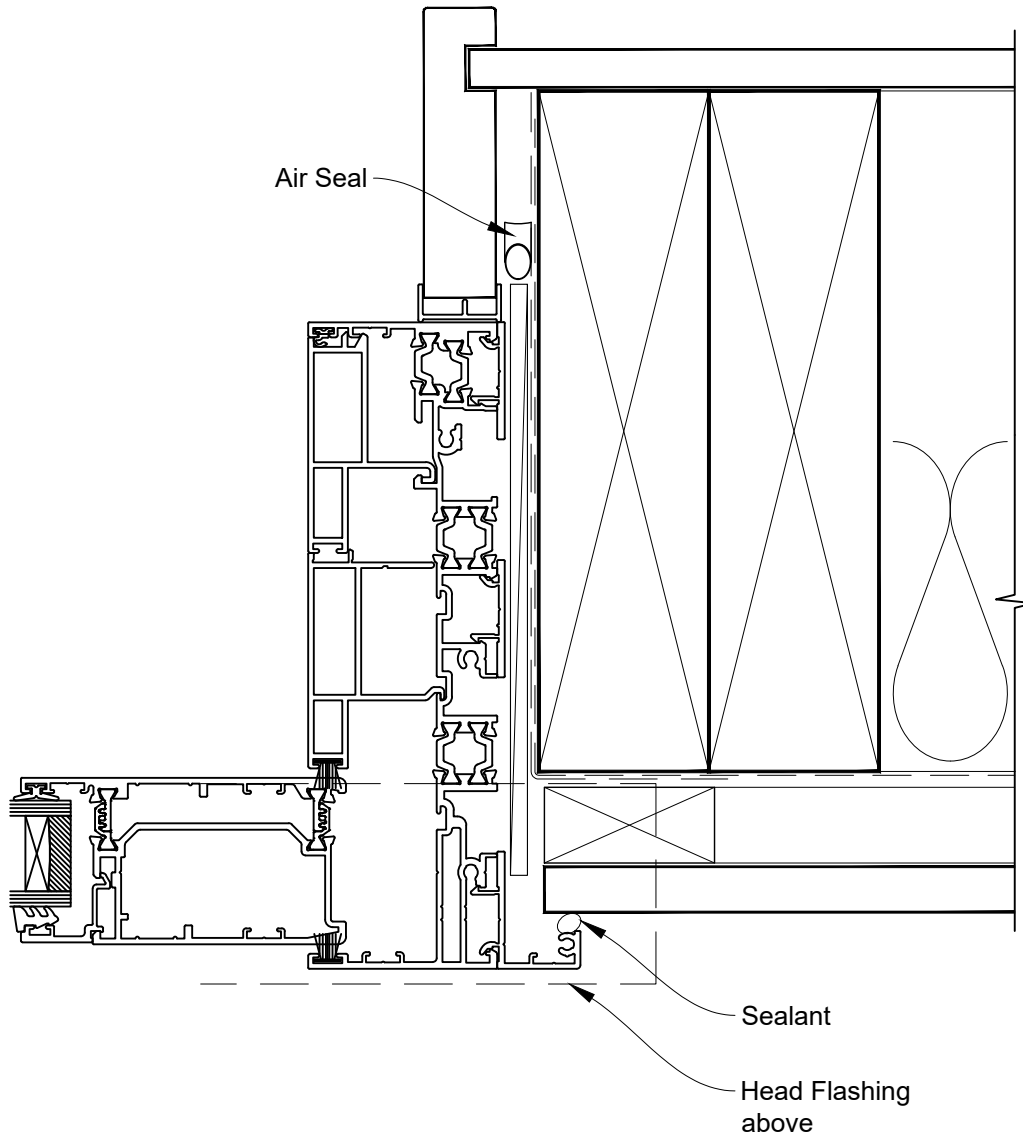

# INSTALLATION DETAIL - ARCHITECTURAL THERMAL HEART 171mm SLIDING DOOR ON FLAT SHEET CAVITY CONSTRUCTION

Date: 01.09.23

Scale: 1:2

CAD Ref.: TA171SDFS-CH

# INSTALLATION DETAIL - ARCHITECTURAL THERMAL HEART 171mm SLIDING DOOR ON FLAT SHEET CAVITY CONSTRUCTION

Date: 01.09.23

Scale: 1:2

CAD Ref.: TA171SDFS-CJ

# INSTALLATION DETAIL - ARCHITECTURAL THERMAL HEART 171mm SLIDING DOOR ON FLAT SHEET CAVITY CONSTRUCTION

Date: 01.09.23

Scale: 1:2

CAD Ref.: TA171SDFS-CS