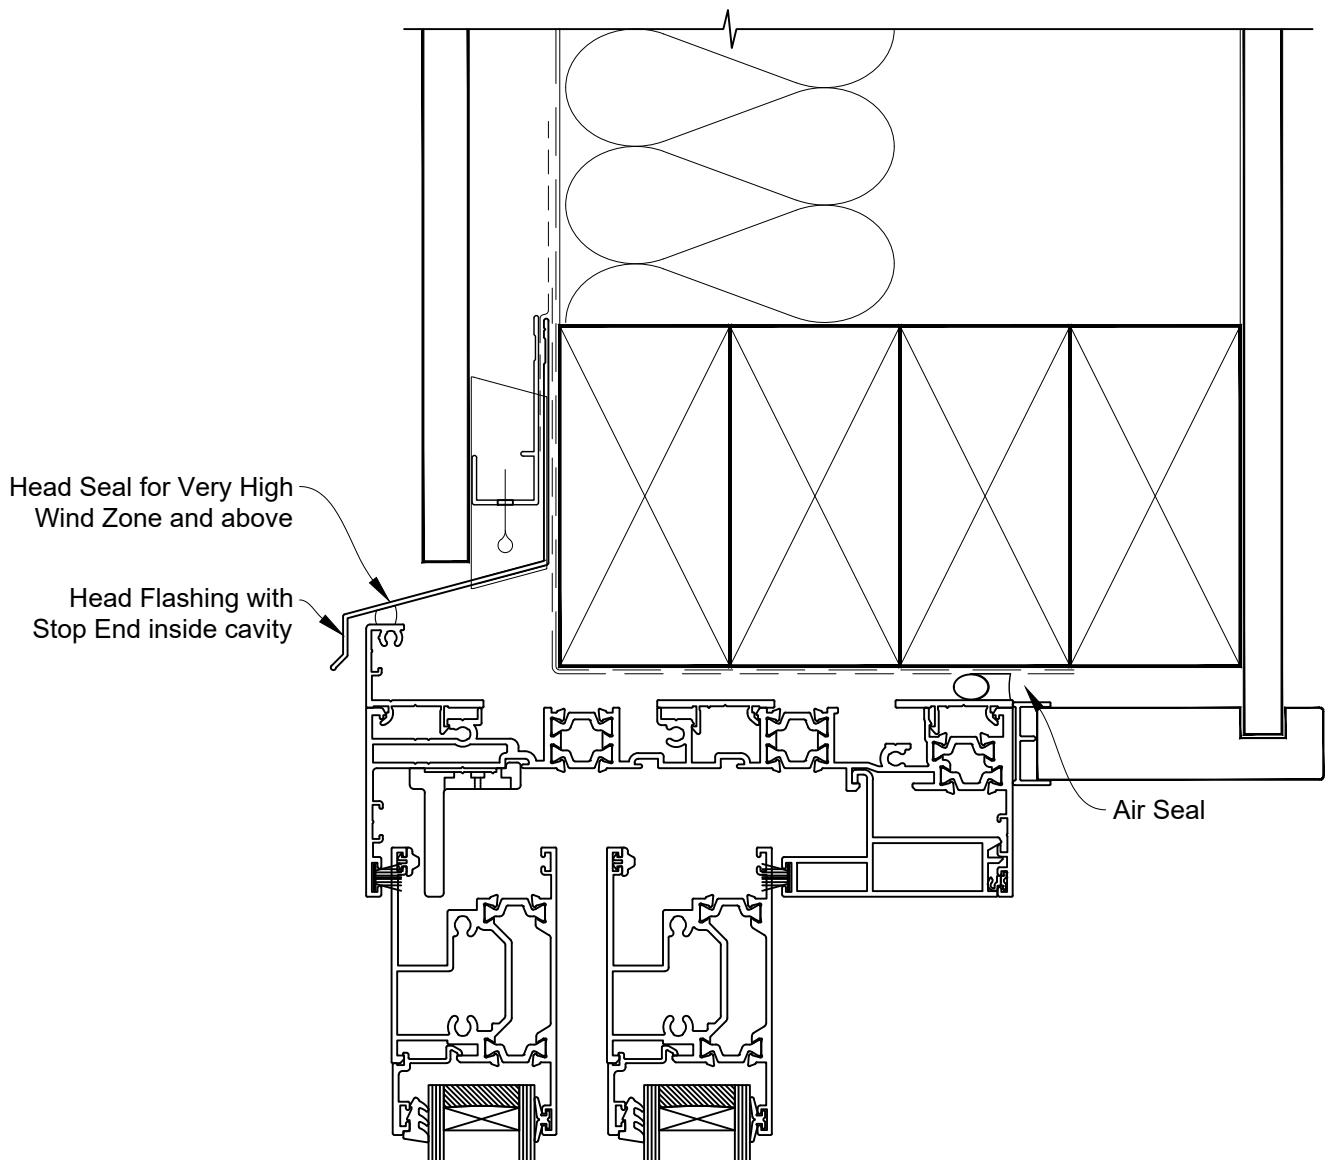

# INSTALLATION DETAIL - ARCHITECTURAL THERMAL HEART 171mm SLIDING DOOR ON FLAT SHEET CAVITY CONSTRUCTION

Date: 01.09.23

Scale: 1:2

CAD Ref.: TA171SDFS-CH

# INSTALLATION DETAIL - ARCHITECTURAL THERMAL HEART 171mm SLIDING DOOR ON FLAT SHEET CAVITY CONSTRUCTION

Date: 01.09.23

Scale: 1:2

CAD Ref.: TA171SDFS-CJ