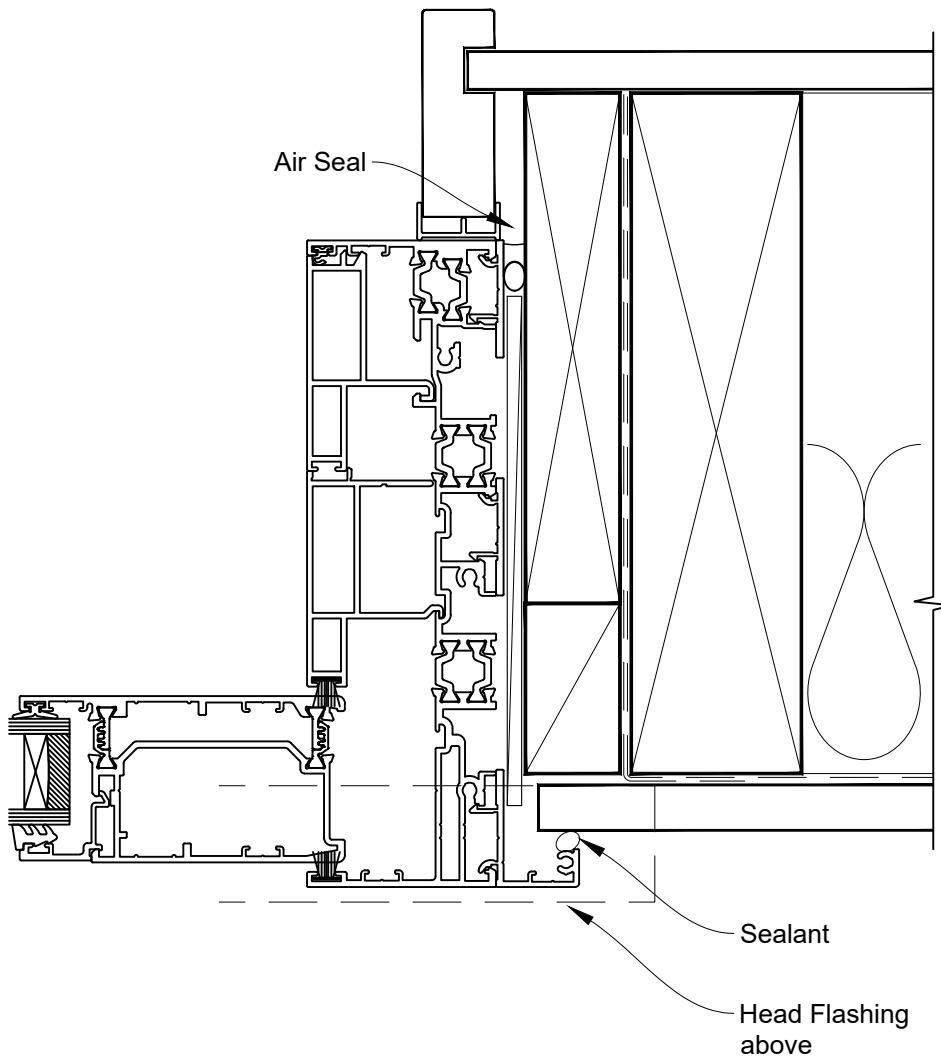

INSTALLATION DETAIL - ARCHITECTURAL THERMAL HEART 171mm SLIDING DOOR ON FLAT SHEET DIRECT FIXED CLADDING

Date: 01.09.23

Scale: 1:2

CAD Ref.: TA171SDFS-DJ