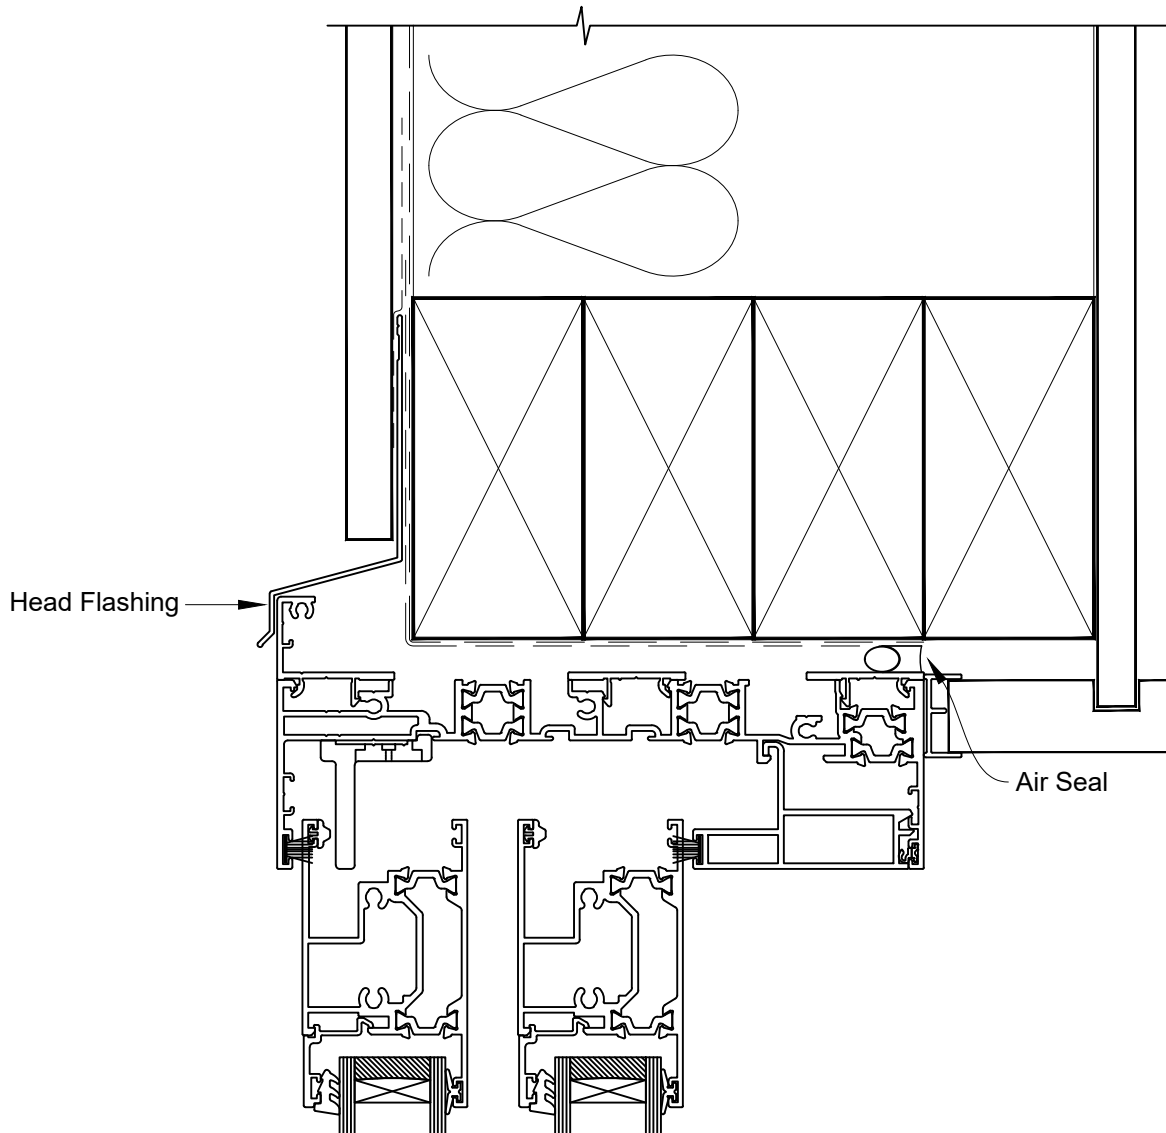

# INSTALLATION DETAIL - ARCHITECTURAL THERMAL HEART 171mm SLIDING DOOR ON FLAT SHEET CAVITY CONSTRUCTION

Date: 01.09.23

Scale: 1:2

CAD Ref.: TA171SDFS-CS2

## SILL TRAY OPTION

# INSTALLATION DETAIL - ARCHITECTURAL THERMAL HEART 171mm SLIDING DOOR ON FLAT SHEET DIRECT FIXED CLADDING

Date: 01.09.23

Scale: 1:2

CAD Ref.: TA171SDFS-DH