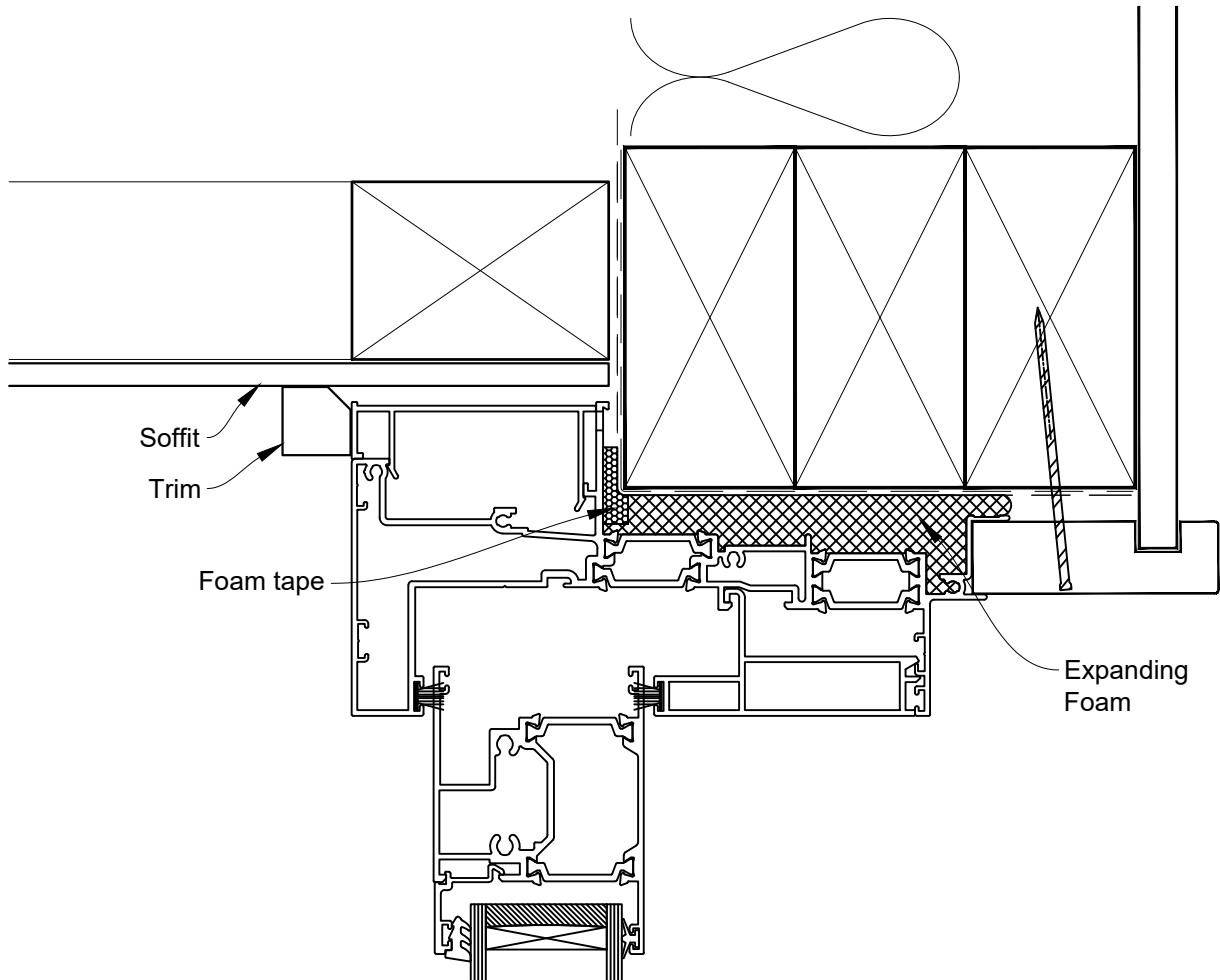

INSTALLATION DETAIL - 56mm METRO THERMAL HEART CENTRAFIX SLIDING DOOR ON RUSTICATED WEATHERBOARD

Date: 01.09.23

Scale: 1:2

CAD Ref.: CFX56SDRW-CFXH2

The Installation Details must be used in conjunction with the Metro Series
ThermalHEART® Centrafix™ SYSTEM GUIDE

HEAD OPTION 2