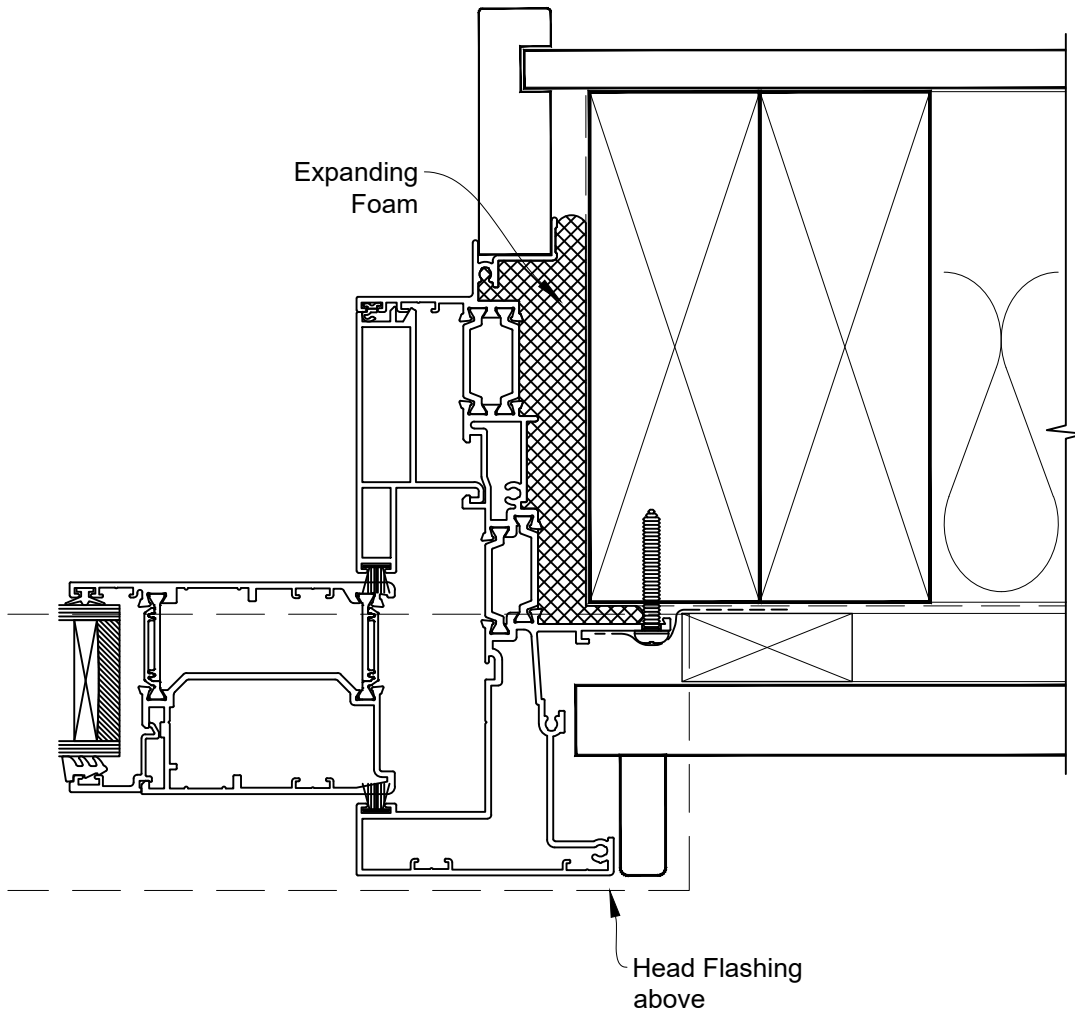

HEAD OPTION 2

INSTALLATION DETAIL - 56mm METRO THERMAL HEART CENTRAFIX SLIDING DOOR ON RUSTICATED WEATHERBOARD

Date: 01.09.23

Scale: 1:2

CAD Ref.: CFX56SDRW-CFXJ

The Installation Details must be used in conjunction with the Metro Series ThermalHEART® Centrafix™ SYSTEM GUIDE