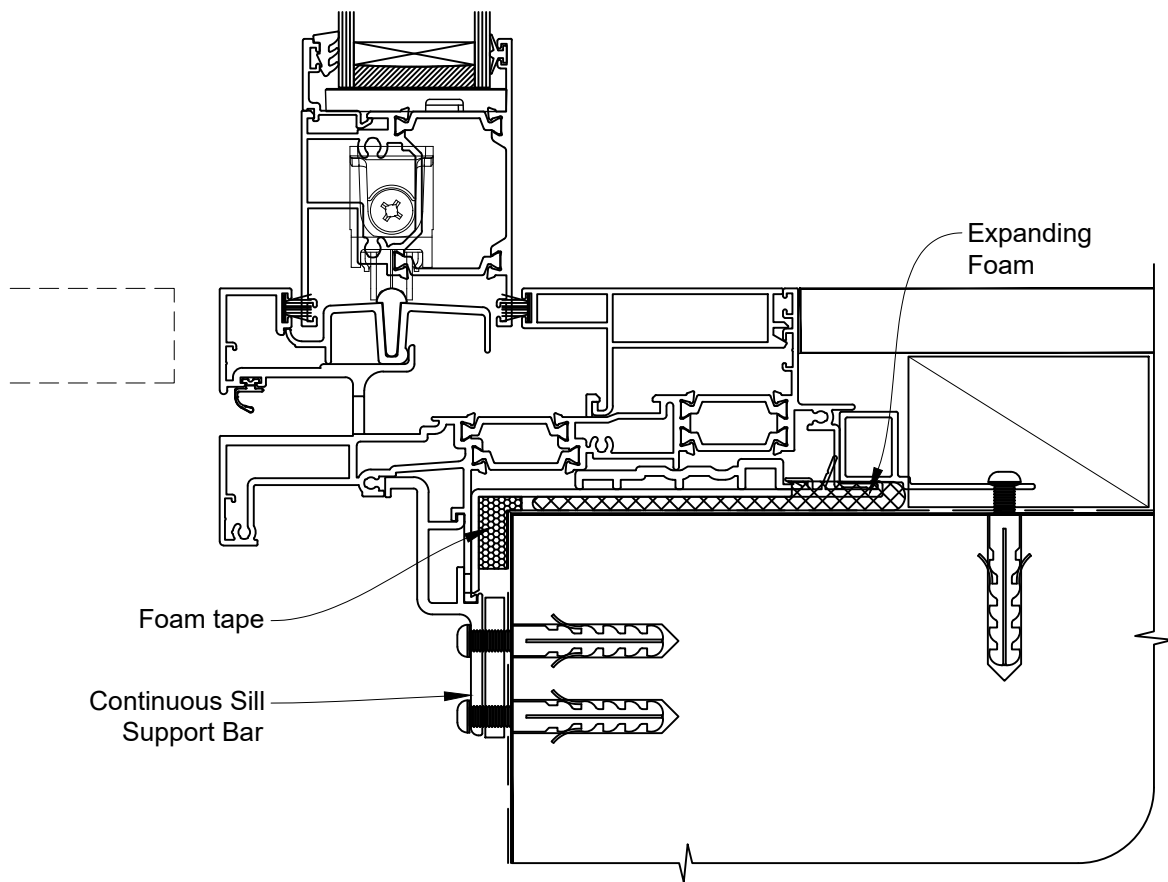

INSTALLATION DETAIL - 56mm METRO THERMAL HEART CENTRAFIX SLIDING DOOR ON RUSTICATED WEATHERBOARD

Date: 01.09.23

Scale: 1:2

CAD Ref.: CFX56SDRW-CFXS

The Installation Details must be used in conjunction with the Metro Series ThermalHEART® Centrafix™ SYSTEM GUIDE

SILL OPTION 1