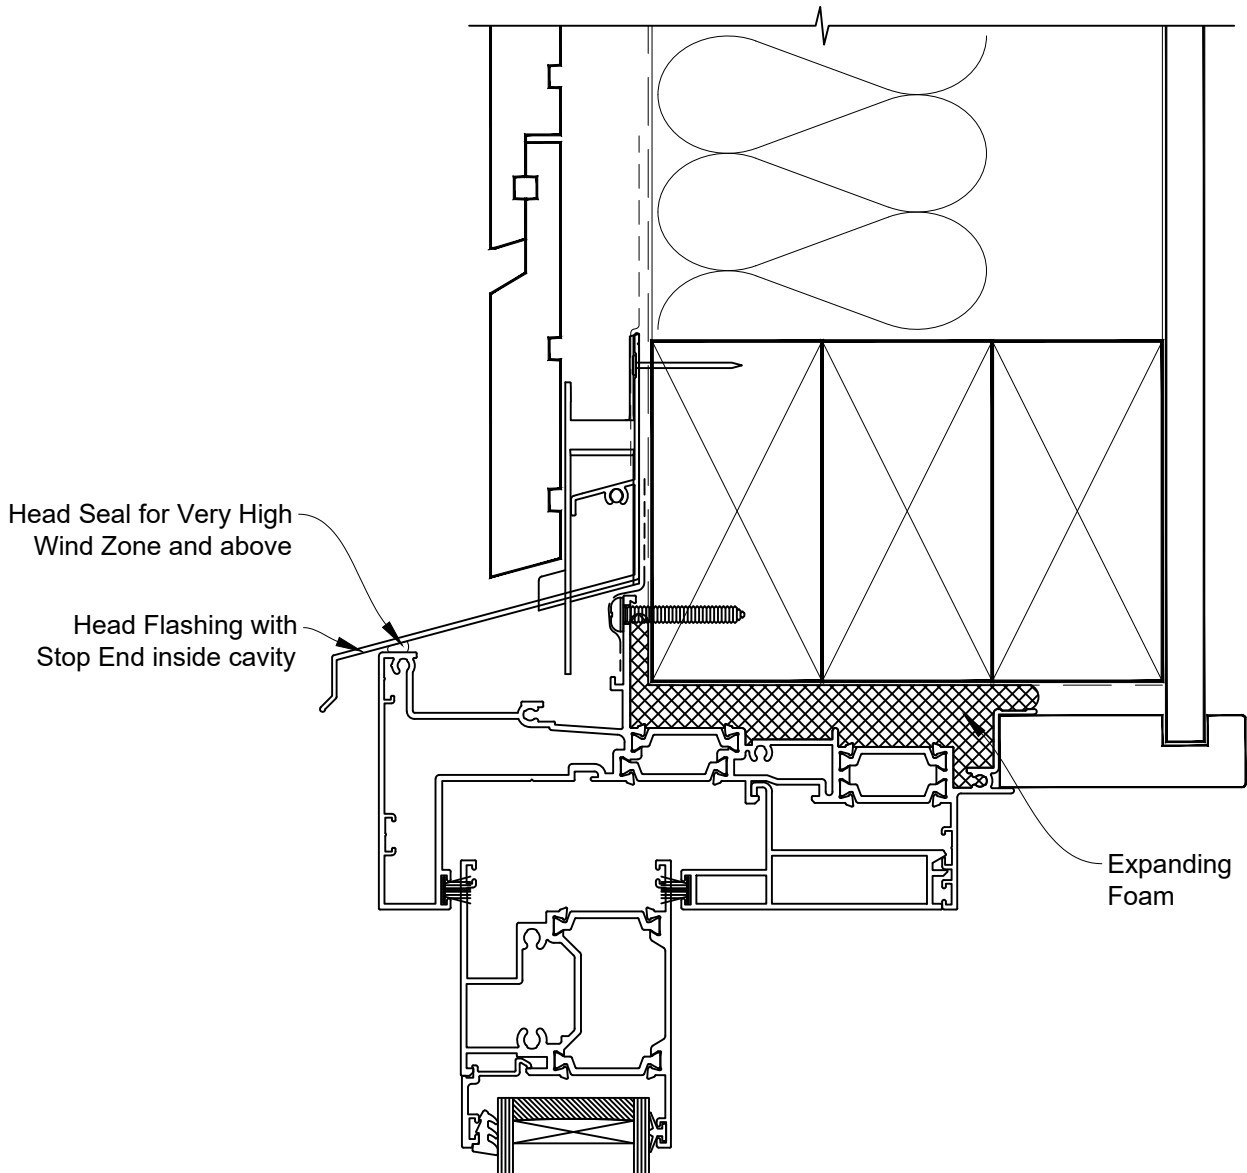

INSTALLATION DETAIL - 56mm METRO THERMAL HEART CENTRAFIX SLIDING DOOR ON RUSTICATED WEATHERBOARD

Date: 01.09.23

Scale: 1:2

CAD Ref.: CFX56SDRW-CFXH

The Installation Details must be used in conjunction with the Metro Series ThermalHEART® Centrafix™ SYSTEM GUIDE

HEAD OPTION 1

INSTALLATION DETAIL - 56mm METRO THERMAL HEART CENTRAFIX SLIDING DOOR ON RUSTICATED WEATHERBOARD

Date: 01.09.23

Scale: 1:2

CAD Ref.: CFX56SDRW-CFXH2

The Installation Details must be used in conjunction with the Metro Series
ThermalHEART® Centrafix™ SYSTEM GUIDE