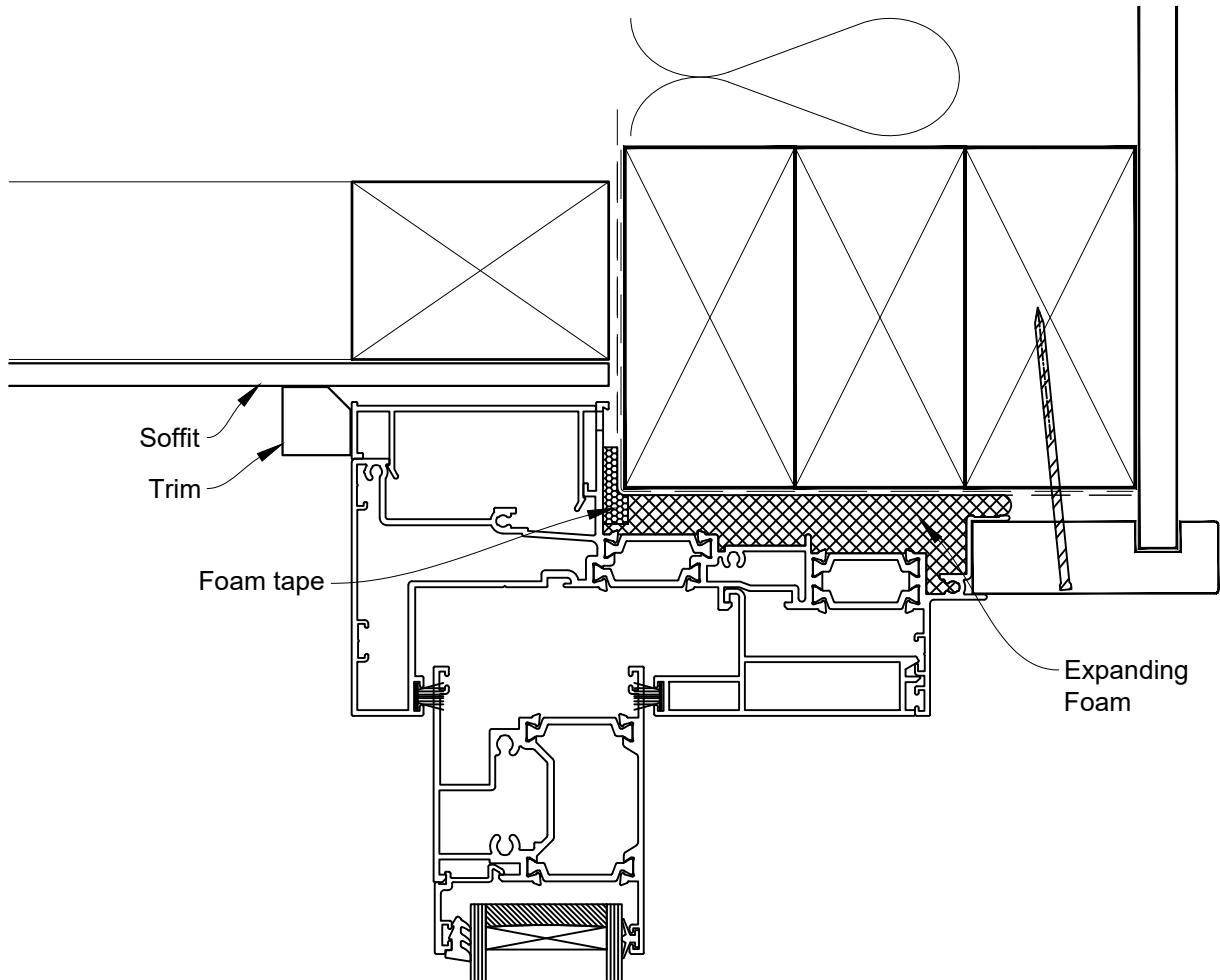

# INSTALLATION DETAIL - 56mm METRO THERMAL HEART CENTRAFIX SLIDING DOOR ON BOARD AND BATTEN

Date: 01.09.23

Scale: 1:2

CAD Ref.: CFX56SDBB-CFXH2

The Installation Details must be used in conjunction with the Metro Series  
ThermalHEART® Centrafix™ SYSTEM GUIDE

## HEAD OPTION 2