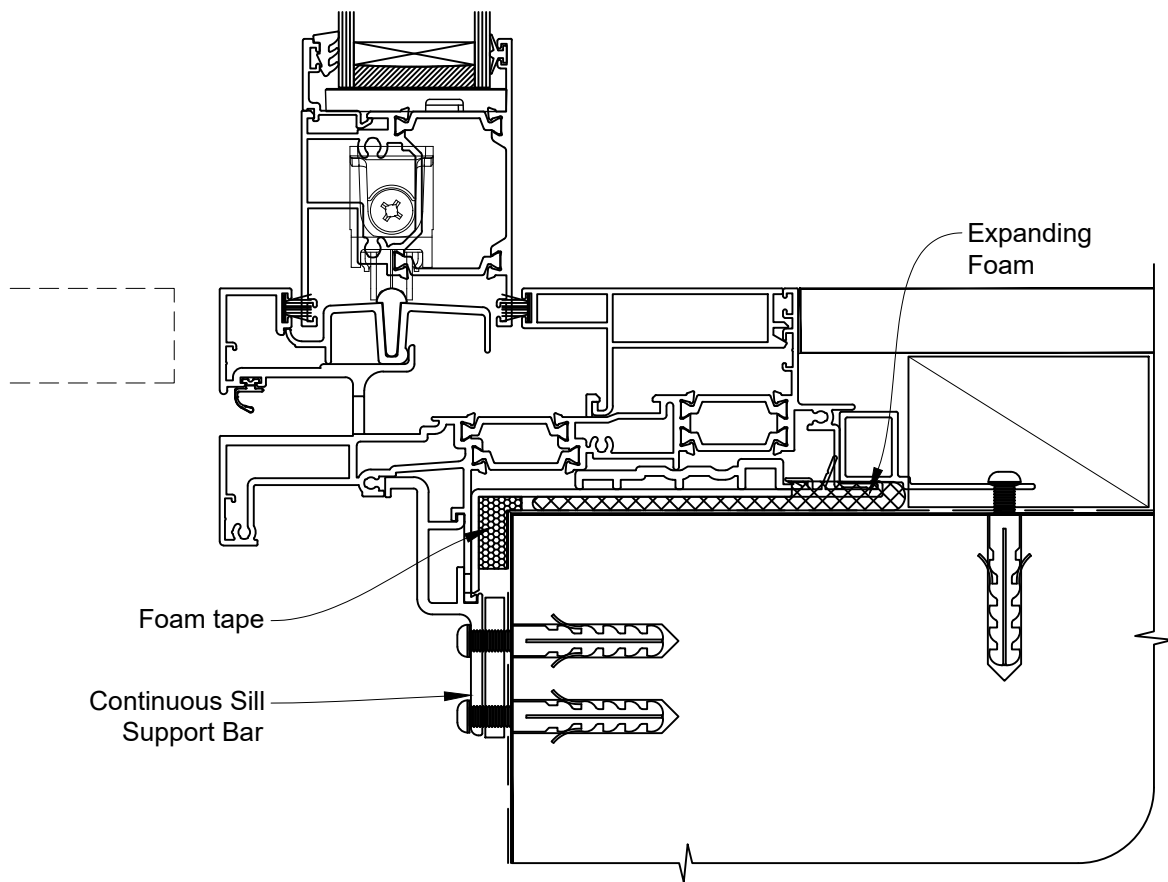

INSTALLATION DETAIL - 56mm METRO THERMAL HEART CENTRAFIX SLIDING DOOR ON BOARD AND BATTEN

Date: 01.09.23

Scale: 1:2

CAD Ref.: CFX56SDBB-CFXS

The Installation Details must be used in conjunction with the Metro Series
ThermalHEART® Centrafix™ SYSTEM GUIDE

SILL OPTION 1