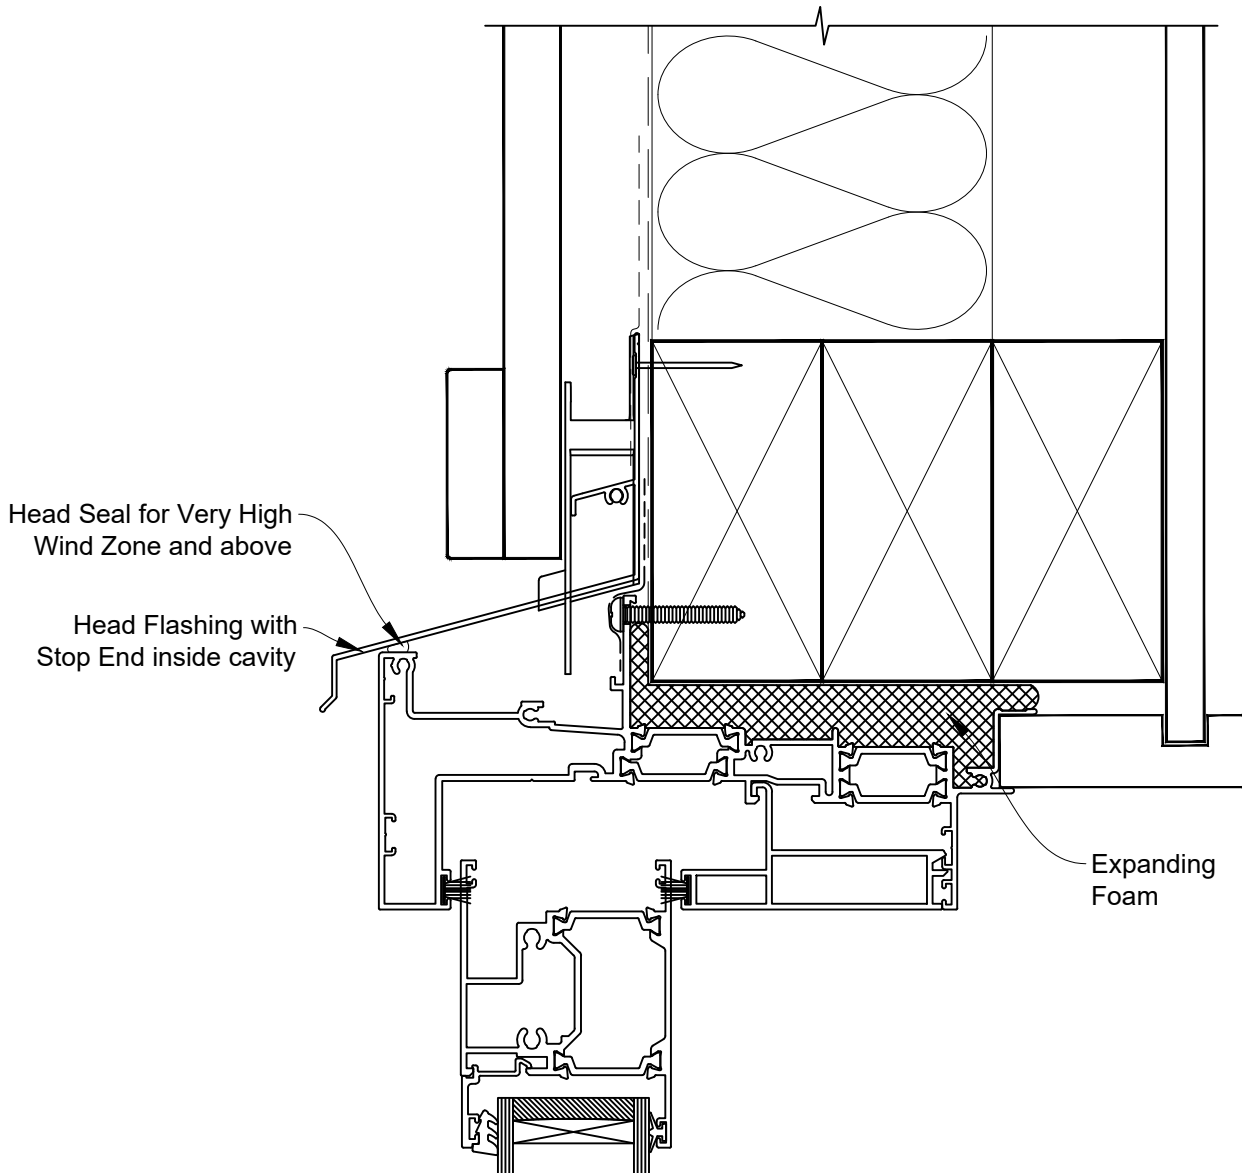

# INSTALLATION DETAIL - 56mm METRO THERMAL HEART CENTRAFIX SLIDING DOOR ON BOARD AND BATTEN

Date: 01.09.23

Scale: 1:2

CAD Ref.: CFX56SDBB-CFXH

The Installation Details must be used in conjunction with the Metro Series ThermalHEART® Centrafix™ SYSTEM GUIDE

## HEAD OPTION 1