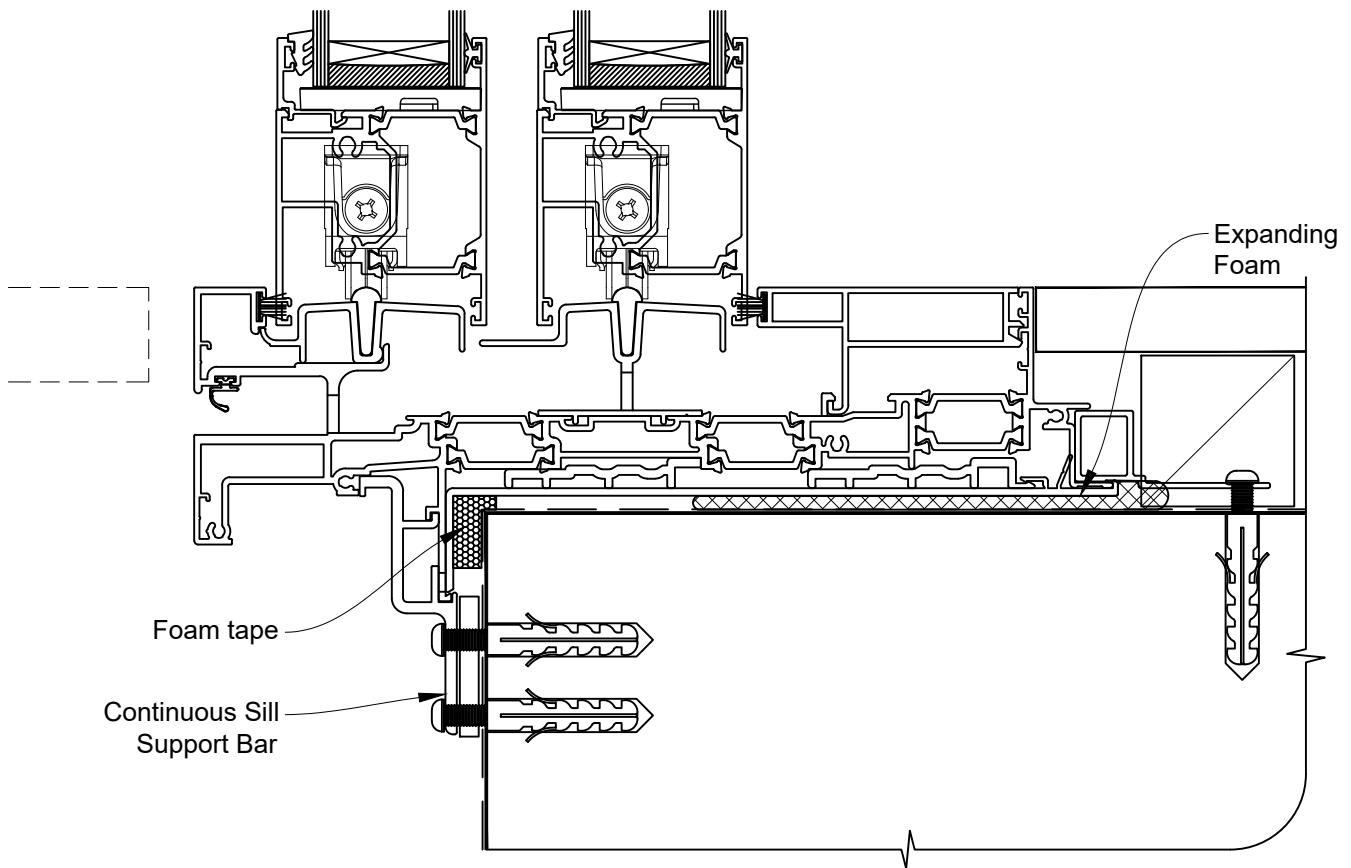

INSTALLATION DETAIL - 56mm METRO THERMAL HEART CENTRAFIX STACKER SLIDING DOOR ON FLAT SHEET

Date: 01.09.23

Scale: 1:2

CAD Ref.: CFX56MDFS-CFXS

The Installation Details must be used in conjunction with the Metro Series
ThermalHEART® Centrafix™ SYSTEM GUIDE

SILL OPTION 1