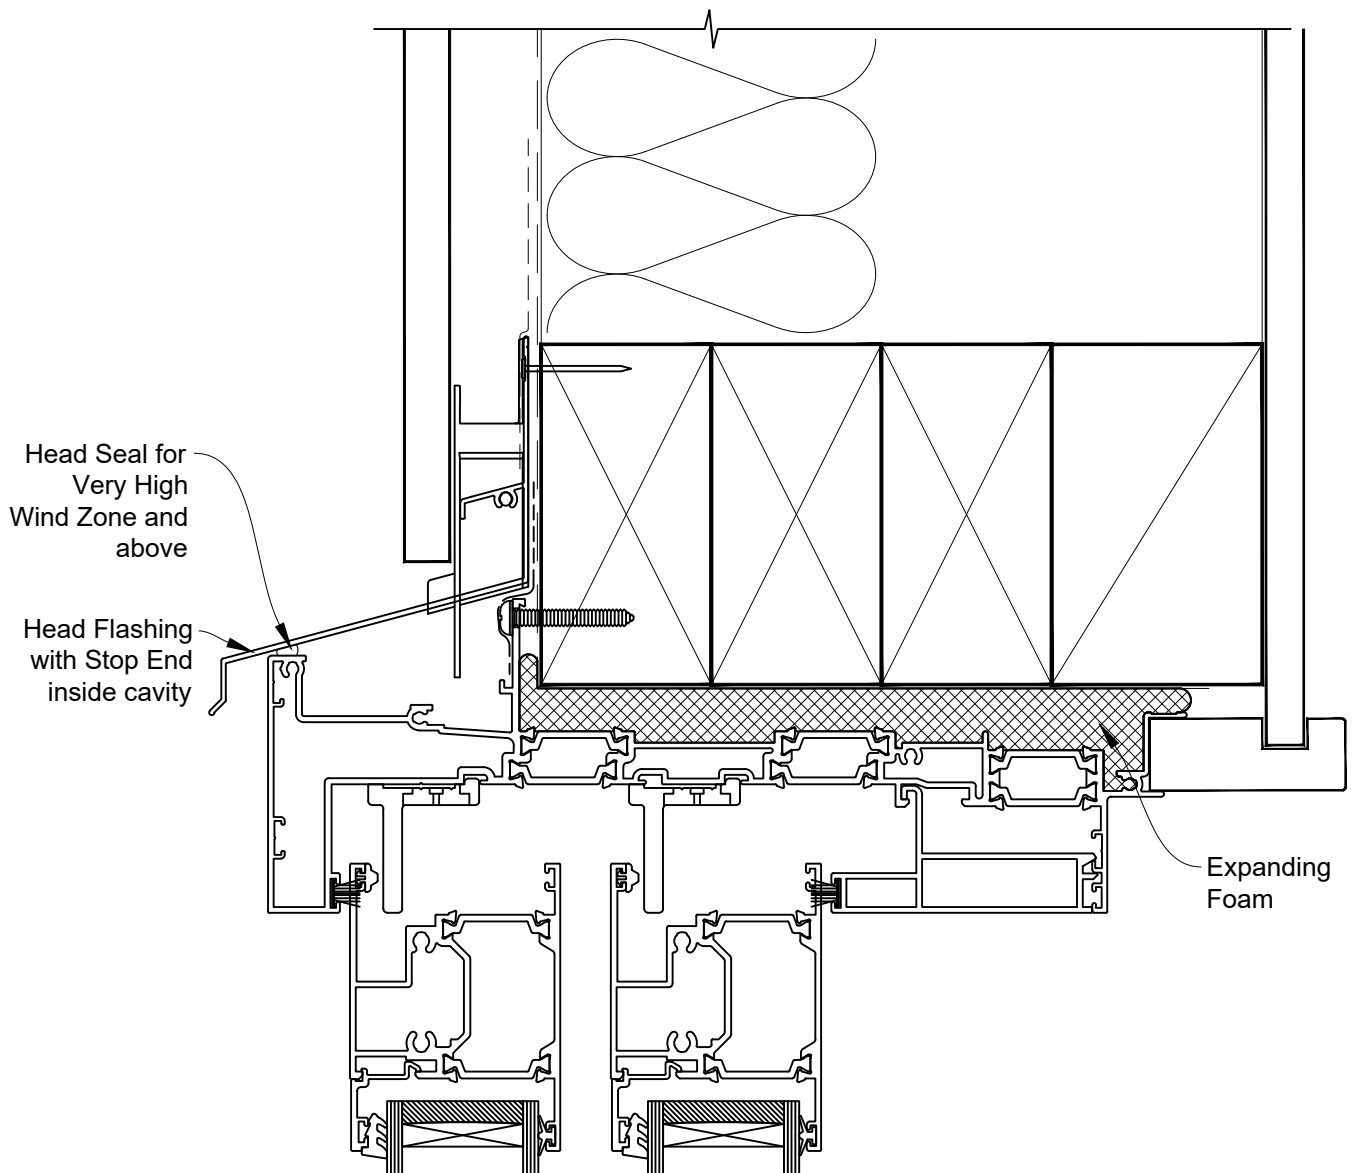

INSTALLATION DETAIL - 56mm METRO THERMAL HEART CENTRAFIX STACKER SLIDING DOOR ON FLAT SHEET

Date: 01.09.23

Scale: 1:2

CAD Ref.: CFX56MDFS-CFXH

The Installation Details must be used in conjunction with the Metro Series ThermalHEART® Centrafix™ SYSTEM GUIDE

HEAD OPTION 1

INSTALLATION DETAIL - 56mm METRO THERMAL HEART CENTRAFIX STACKER SLIDING DOOR ON FLAT SHEET

Date: 01.09.23

Scale: 1:2

CAD Ref.: CFX56MDFS-CFXH2

The Installation Details must be used in conjunction with the Metro Series
ThermalHEART® Centrafix™ SYSTEM GUIDE

HEAD OPTION 2

INSTALLATION DETAIL - 56mm METRO THERMAL HEART CENTRAFIX STACKER SLIDING DOOR ON FLAT SHEET

Date: 01.09.23

Scale: 1:2

CAD Ref.: CFX56MDFS-CFXJ

The Installation Details must be used in conjunction with the Metro Series ThermalHEART® Centrafix™ SYSTEM GUIDE