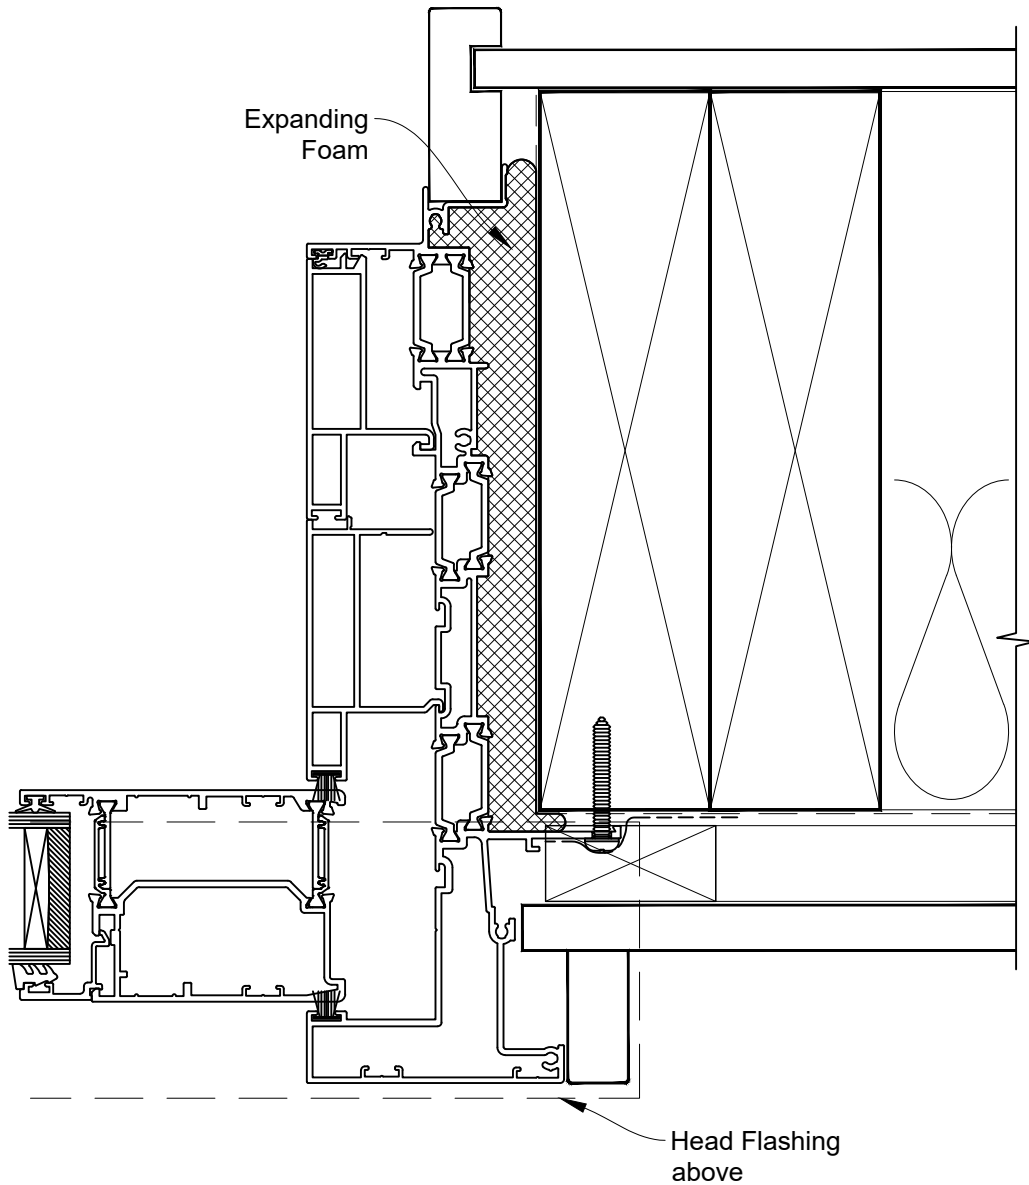

HEAD OPTION 2

INSTALLATION DETAIL - 56mm METRO THERMAL HEART CENTRAFIX STACKER SLIDING DOOR ON FLAT SHEET

Date: 01.09.23

Scale: 1:2

CAD Ref.: CFX56MDFS-CFXJ

The Installation Details must be used in conjunction with the Metro Series ThermalHEART® Centrafix™ SYSTEM GUIDE