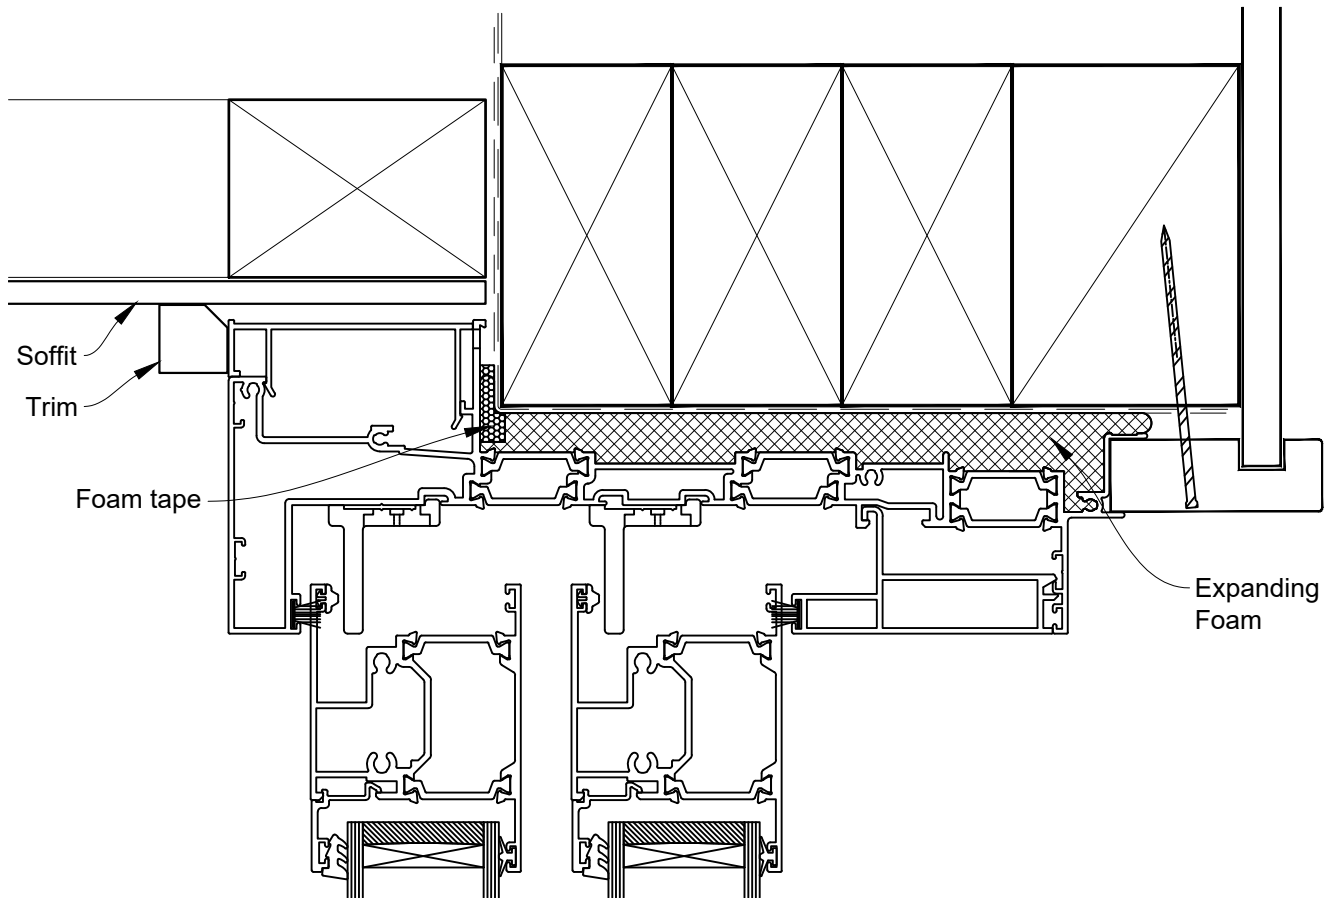

INSTALLATION DETAIL - 56mm METRO THERMAL HEART CENTRAFIX STACKER SLIDING DOOR ON FLAT SHEET

Date: 01.09.23

Scale: 1:2

CAD Ref.: CFX56MDFS-CFXH

The Installation Details must be used in conjunction with the Metro Series ThermalHEART® Centrafix™ SYSTEM GUIDE

HEAD OPTION 1

INSTALLATION DETAIL - 56mm METRO THERMAL HEART CENTRAFIX STACKER SLIDING DOOR ON FLAT SHEET

Date: 01.09.23

Scale: 1:2

CAD Ref.: CFX56MDFS-CFXH2

The Installation Details must be used in conjunction with the Metro Series
ThermalHEART® Centrafix™ SYSTEM GUIDE

HEAD OPTION 2

INSTALLATION DETAIL - 56mm METRO THERMAL HEART CENTRAFIX STACKER SLIDING DOOR ON FLAT SHEET

Date: 01.09.23

Scale: 1:2

CAD Ref.: CFX56MDFS-CFXJ

The Installation Details must be used in conjunction with the Metro Series ThermalHEART® Centrafix™ SYSTEM GUIDE