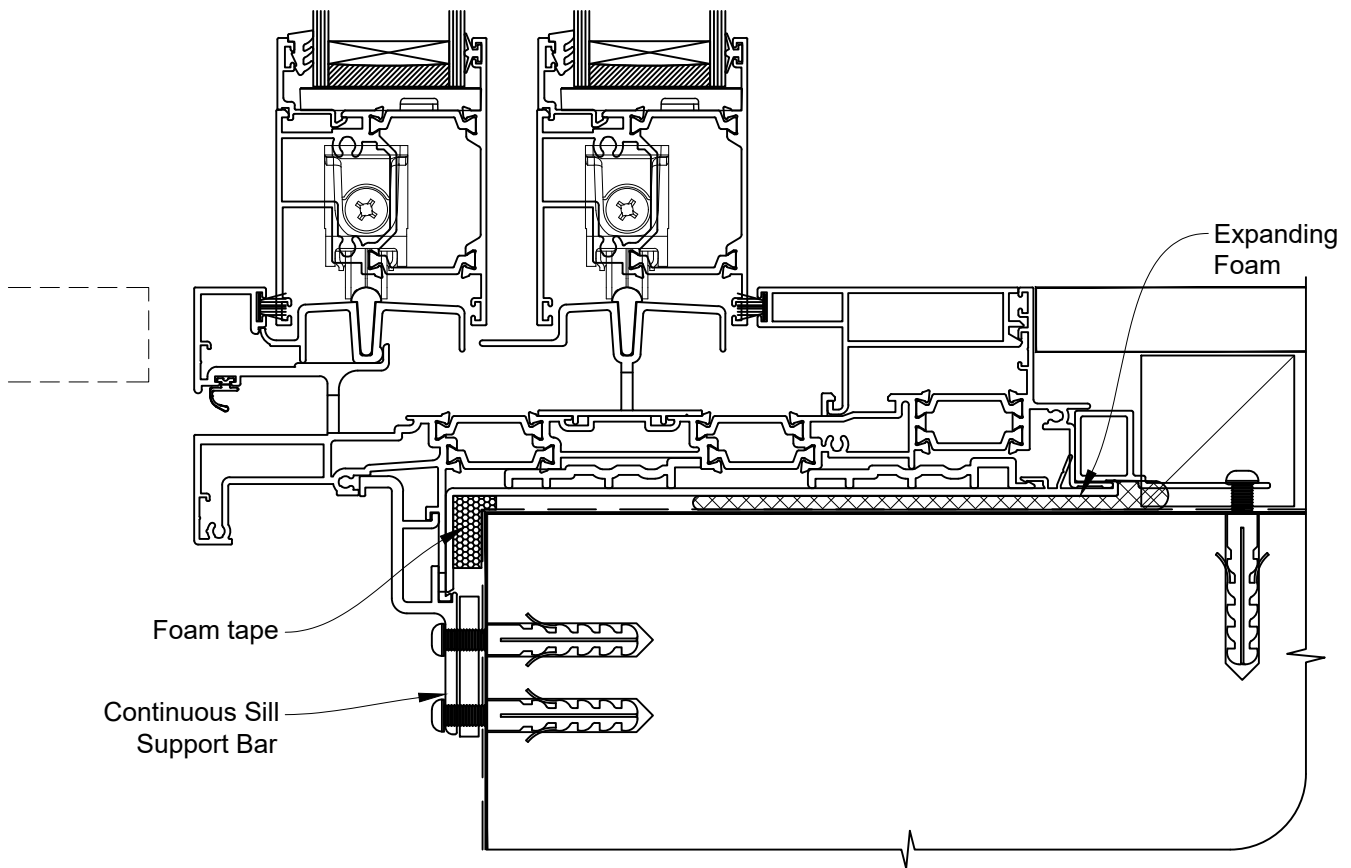

INSTALLATION DETAIL - 56mm METRO THERMAL HEART CENTRAFIX STACKER SLIDING DOOR ON BRICK VENEER

Date: 01.09.23

Scale: 1:2

CAD Ref.: CFX56MDBV-CFXS

The Installation Details must be used in conjunction with the Metro Series
ThermalHEART® Centrafix™ SYSTEM GUIDE

SILL OPTION 1