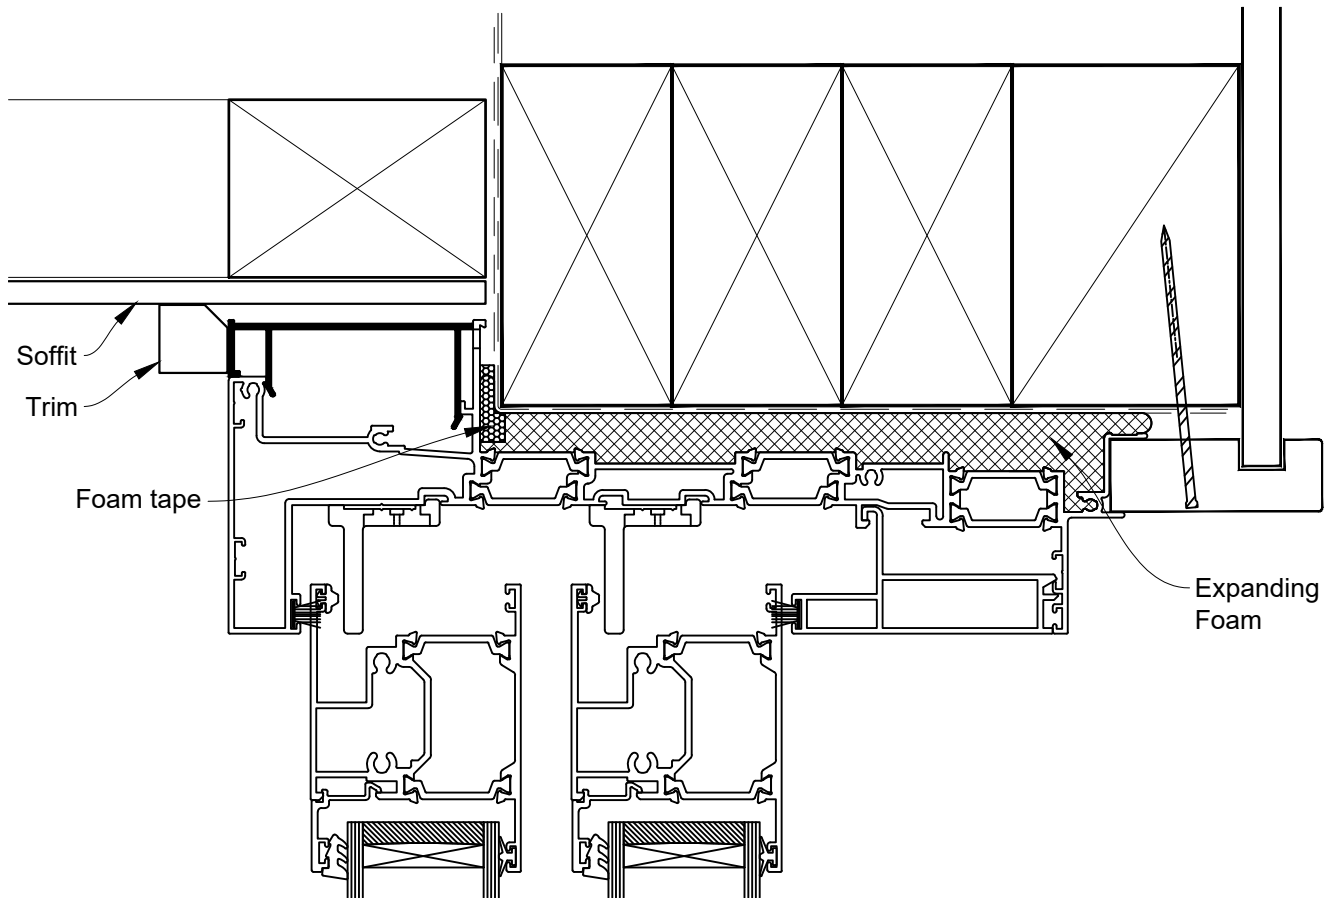

INSTALLATION DETAIL - 56mm METRO THERMAL HEART CENTRAFIX STACKER SLIDING DOOR ON BRICK VENEER

Date: 01.09.23

Scale: 1:2

CAD Ref.: CFX56MDBV-CFXH

The Installation Details must be used in conjunction with the Metro Series
ThermalHEART® Centrafix™ SYSTEM GUIDE

HEAD OPTION 1

INSTALLATION DETAIL - 56mm METRO THERMAL HEART CENTRAFIX STACKER SLIDING DOOR ON BRICK VENEER

Date: 01.09.23

Scale: 1:2

CAD Ref.: CFX56MDBV-CFXH2

The Installation Details must be used in conjunction with the Metro Series
ThermalHEART® Centrafix™ SYSTEM GUIDE

HEAD OPTION 2

INSTALLATION DETAIL - 56mm METRO THERMAL HEART CENTRAFIX STACKER SLIDING DOOR ON BRICK VENEER

Date: 01.09.23

Scale: 1:2

CAD Ref.: CFX56MDBV-CFXJ

The Installation Details must be used in conjunction with the Metro Series ThermalHEART® Centrafix™ SYSTEM GUIDE