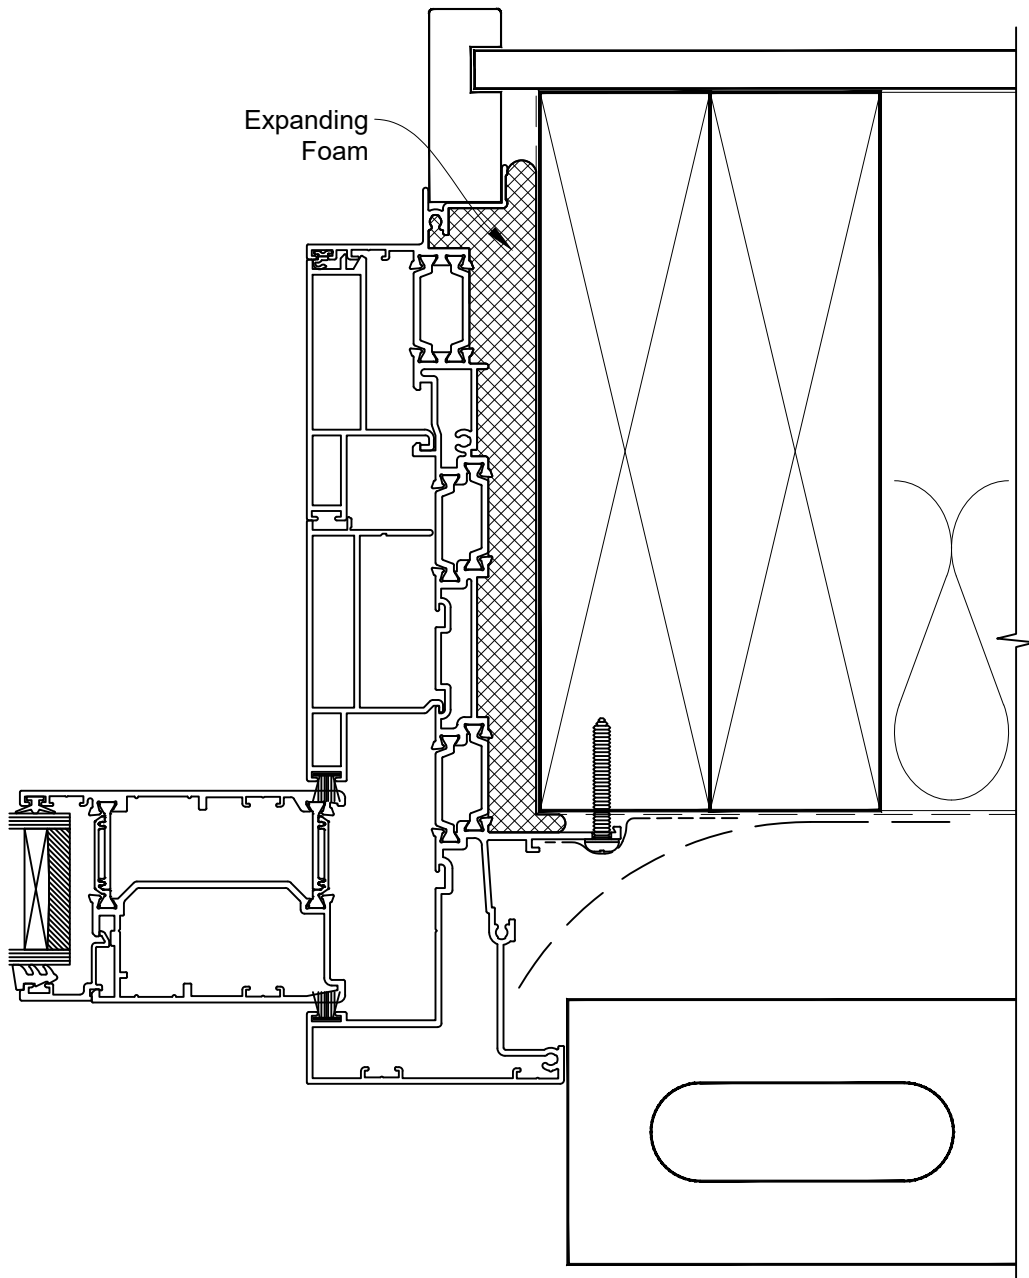

HEAD OPTION 2

INSTALLATION DETAIL - 56mm METRO THERMAL HEART CENTRAFIX STACKER SLIDING DOOR ON BRICK VENEER

Date: 01.09.23

Scale: 1:2

CAD Ref.: CFX56MDBV-CFXJ

The Installation Details must be used in conjunction with the Metro Series ThermalHEART® Centrafix™ SYSTEM GUIDE