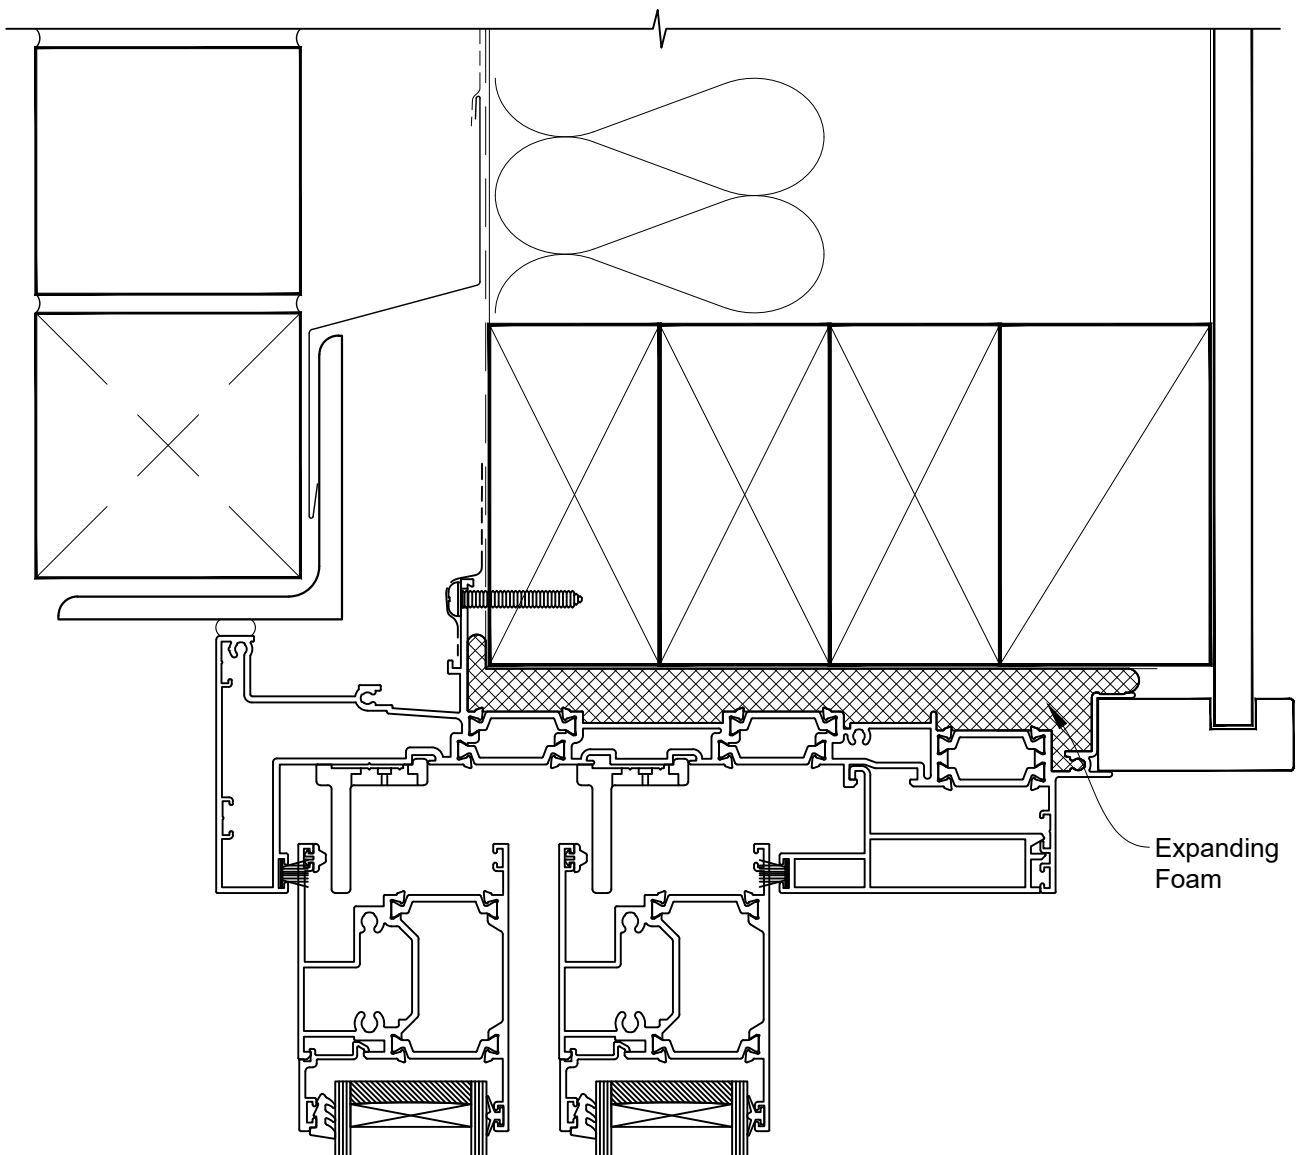

INSTALLATION DETAIL - 56mm METRO THERMAL HEART CENTRAFIX STACKER SLIDING DOOR ON BRICK VENEER

Date: 01.09.23

Scale: 1:2

CAD Ref.: CFX56MDBV-CFXH

The Installation Details must be used in conjunction with the Metro Series
ThermalHEART® Centrafix™ SYSTEM GUIDE

HEAD OPTION 1

INSTALLATION DETAIL - 56mm METRO THERMAL HEART CENTRAFIX STACKER SLIDING DOOR ON BRICK VENEER

Date: 01.09.23

Scale: 1:2

CAD Ref.: CFX56MDBV-CFXH2

The Installation Details must be used in conjunction with the Metro Series
ThermalHEART® Centrafix™ SYSTEM GUIDE

HEAD OPTION 2

INSTALLATION DETAIL - 56mm METRO THERMAL HEART CENTRAFIX STACKER SLIDING DOOR ON BRICK VENEER

Date: 01.09.23

Scale: 1:2

CAD Ref.: CFX56MDBV-CFXJ

The Installation Details must be used in conjunction with the Metro Series ThermalHEART® Centrafix™ SYSTEM GUIDE