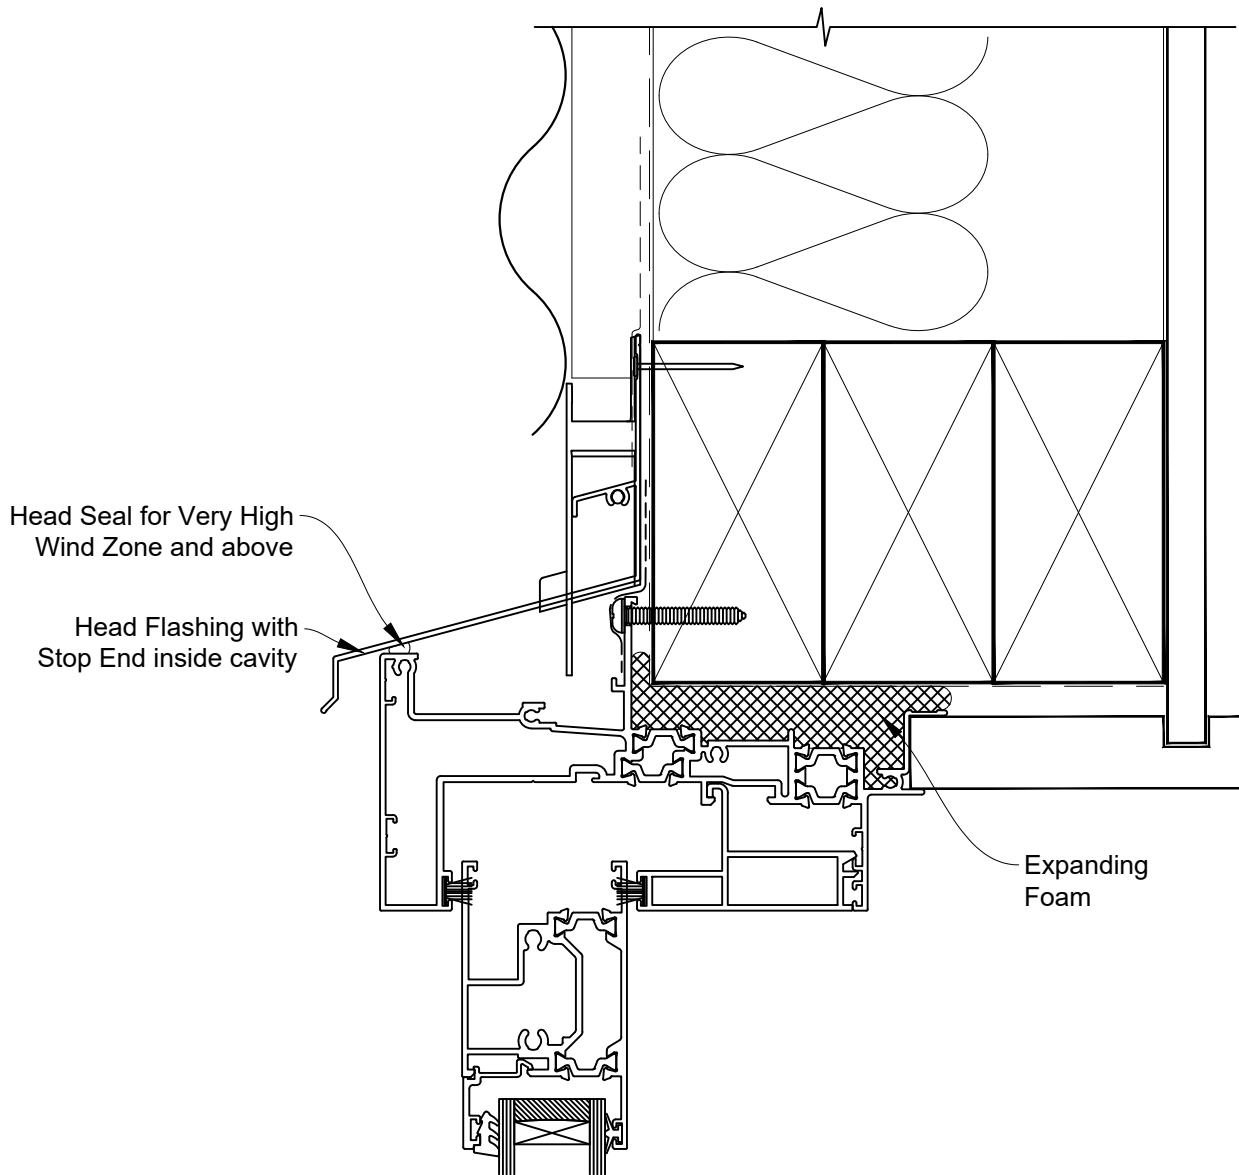

# INSTALLATION DETAIL - 44mm METRO THERMAL HEART CENTRAFIX SLIDING DOOR ON PROFILE METAL

Date: 01.09.23

Scale: 1:2

CAD Ref.: CFX44SDPM-CFXH

The Installation Details must be used in conjunction with the Metro Series  
ThermalHEART® Centrafix™ SYSTEM GUIDE

## HEAD OPTION 1