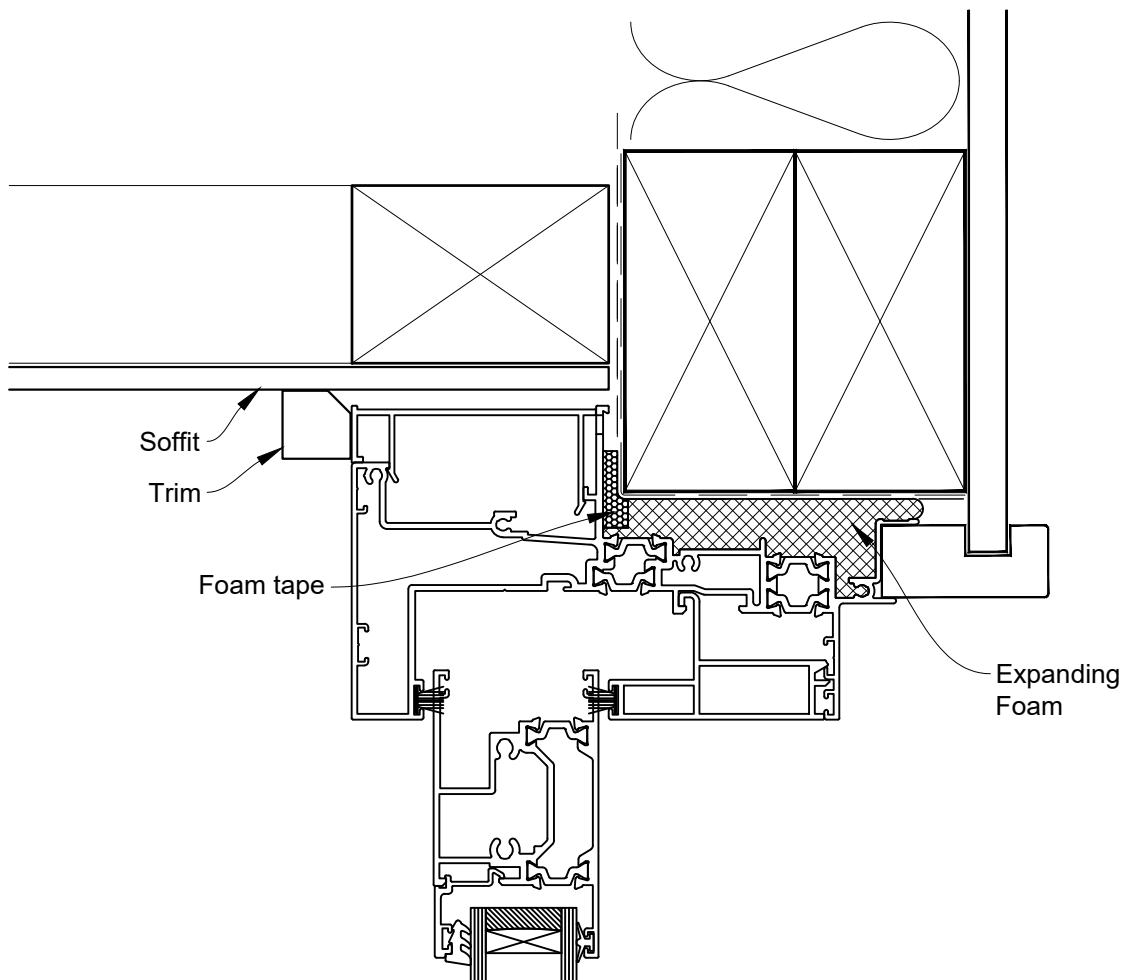

# INSTALLATION DETAIL - 44mm METRO THERMAL HEART CENTRAFIX SLIDING DOOR ON PROFILE METAL

Date: 01.09.23

Scale: 1:2

CAD Ref.: CFX44SDPM-CFXH2

The Installation Details must be used in conjunction with the Metro Series  
ThermalHEART® Centrafix™ SYSTEM GUIDE

## HEAD OPTION 2