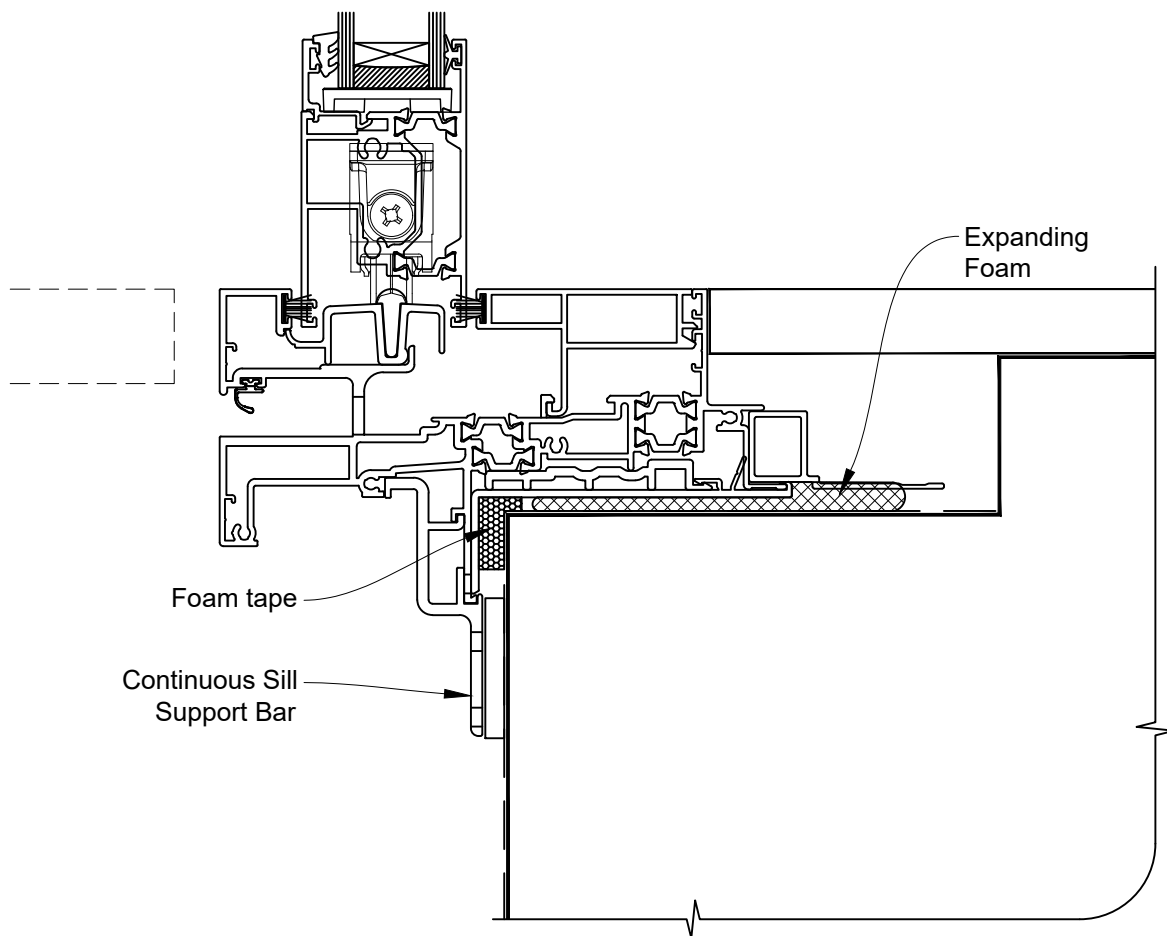

INSTALLATION DETAIL - 44mm METRO THERMAL HEART CENTRAFIX SLIDING DOOR ON PROFILE METAL

Date: 01.09.23

Scale: 1:2

CAD Ref.: CFX44SDPM-CFXS

The Installation Details must be used in conjunction with the Metro Series
ThermalHEART® Centrafix™ SYSTEM GUIDE

SILL OPTION 1