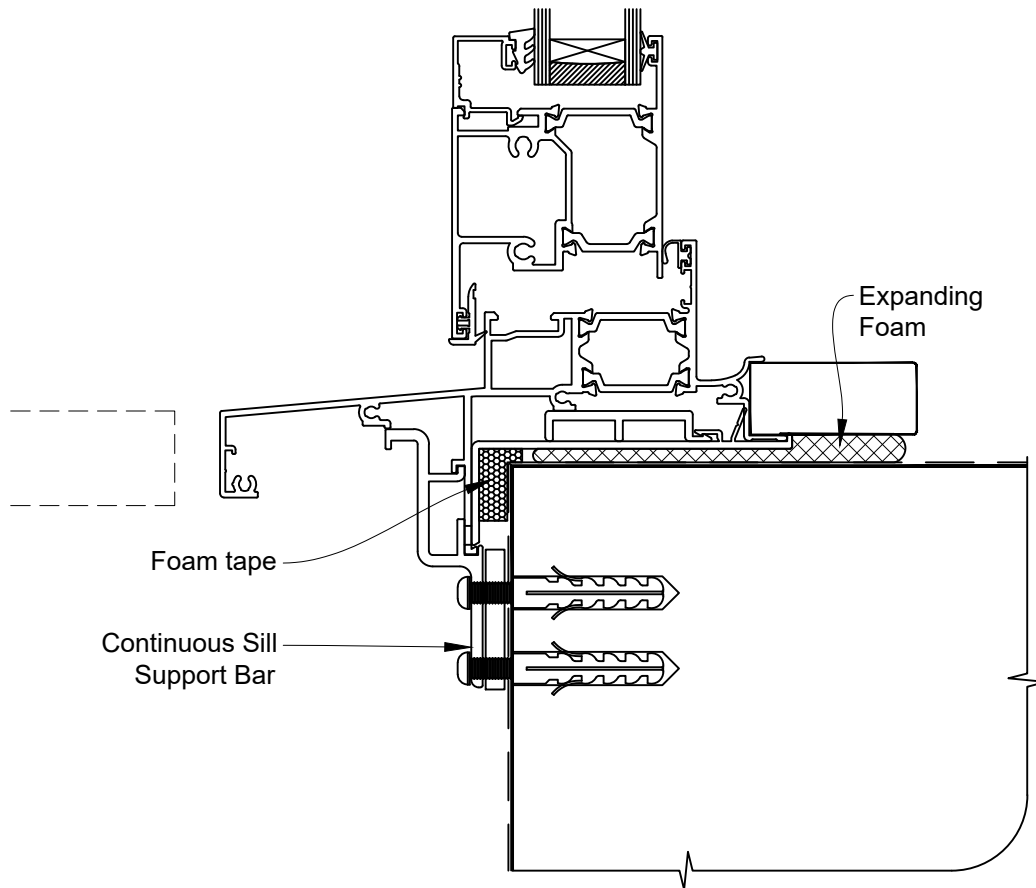

INSTALLATION DETAIL - METRO THERMAL HEART CENTRAFIX HINGE DOOR OPEN OUT ON FLAT SHEET

Date: 01.09.23

Scale: 1:2

CAD Ref.: CFXHOFS-CFXS

The Installation Details must be used in conjunction with the Metro Series
ThermalHEART® Centrafix™ SYSTEM GUIDE

SILL OPTION 1

INSTALLATION DETAIL - METRO THERMAL HEART CENTRAFIX HINGE DOOR OPEN OUT ON FLAT SHEET

Date: 01.09.23

Scale: 1:2

CAD Ref.: CFXHOFS-CFXS2

The Installation Details must be used in conjunction with the Metro Series
ThermalHEART® Centrafix™ SYSTEM GUIDE