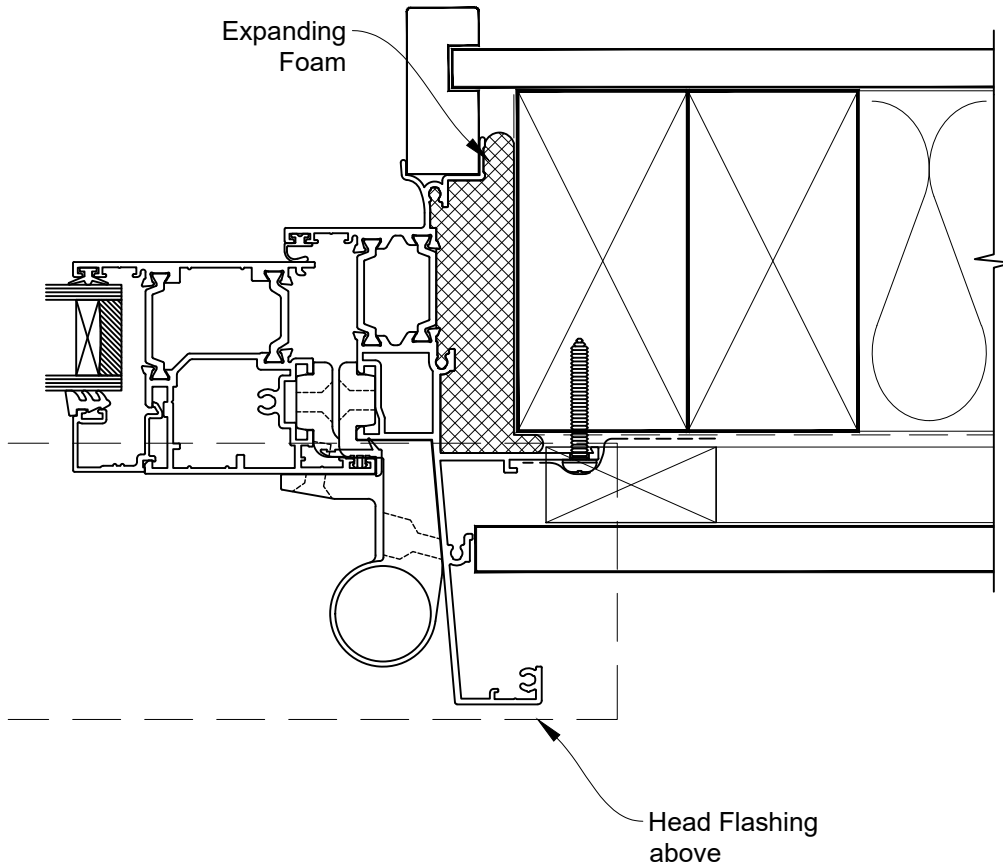

HEAD OPTION 1

INSTALLATION DETAIL - METRO THERMAL HEART CENTRAFIX HINGE DOOR OPEN OUT ON FLAT SHEET

Date: 01.09.23

Scale: 1:2

CAD Ref.: CFXHOF5-CFXH2

The Installation Details must be used in conjunction with the Metro Series
ThermalHEART® Centrafix™ SYSTEM GUIDE

HEAD OPTION 2

INSTALLATION DETAIL - METRO THERMAL HEART CENTRAFIX HINGE DOOR OPEN OUT ON FLAT SHEET

Date: 01.09.23

Scale: 1:2

CAD Ref.: CFXHOFS-CFXJ

The Installation Details must be used in conjunction with the Metro Series ThermalHEART® Centrafix™ SYSTEM GUIDE

INSTALLATION DETAIL - METRO THERMAL HEART CENTRAFIX HINGE DOOR OPEN OUT ON FLAT SHEET

Date: 01.09.23

Scale: 1:2

CAD Ref.: CFXHOFS-CFXS

The Installation Details must be used in conjunction with the Metro Series
ThermalHEART® Centrafix™ SYSTEM GUIDE