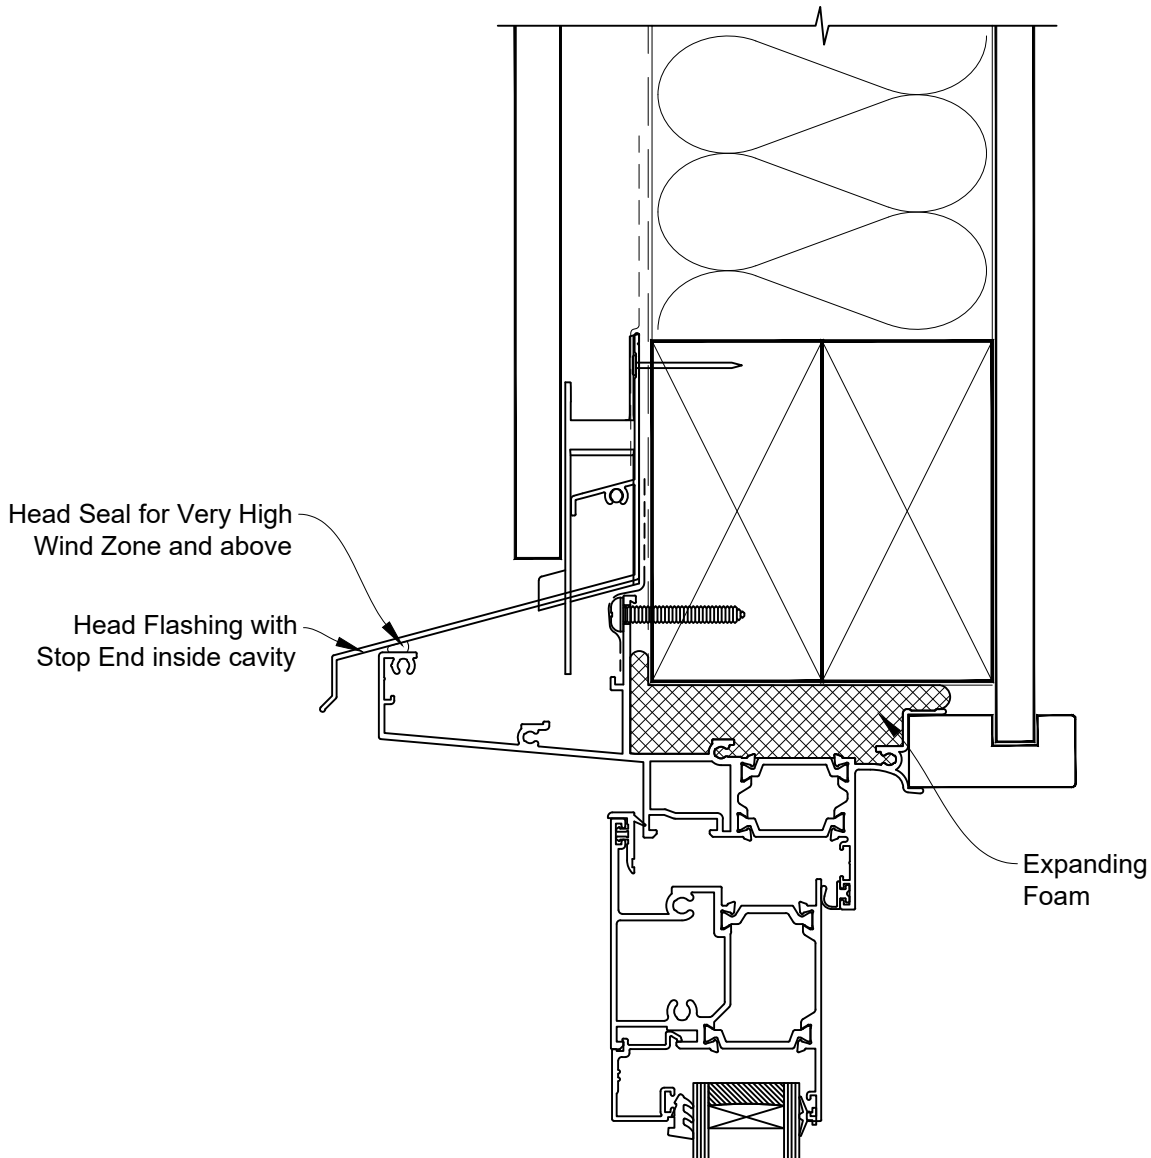

INSTALLATION DETAIL - METRO THERMAL HEART CENTRAFIX HINGE DOOR OPEN OUT ON FLAT SHEET

Date: 01.09.23

Scale: 1:2

CAD Ref.: CFXHOFS-CFXH

The Installation Details must be used in conjunction with the Metro Series
ThermalHEART® Centrafix™ SYSTEM GUIDE

HEAD OPTION 1

INSTALLATION DETAIL - METRO THERMAL HEART CENTRAFIX HINGE DOOR OPEN OUT ON FLAT SHEET

Date: 01.09.23

Scale: 1:2

CAD Ref.: CFXHOF5-CFXH2

The Installation Details must be used in conjunction with the Metro Series
ThermalHEART® Centrafix™ SYSTEM GUIDE

HEAD OPTION 2

INSTALLATION DETAIL - METRO THERMAL HEART CENTRAFIX HINGE DOOR OPEN OUT ON FLAT SHEET

Date: 01.09.23

Scale: 1:2

CAD Ref.: CFXHOFS-CFXJ

The Installation Details must be used in conjunction with the Metro Series ThermalHEART® Centrafix™ SYSTEM GUIDE