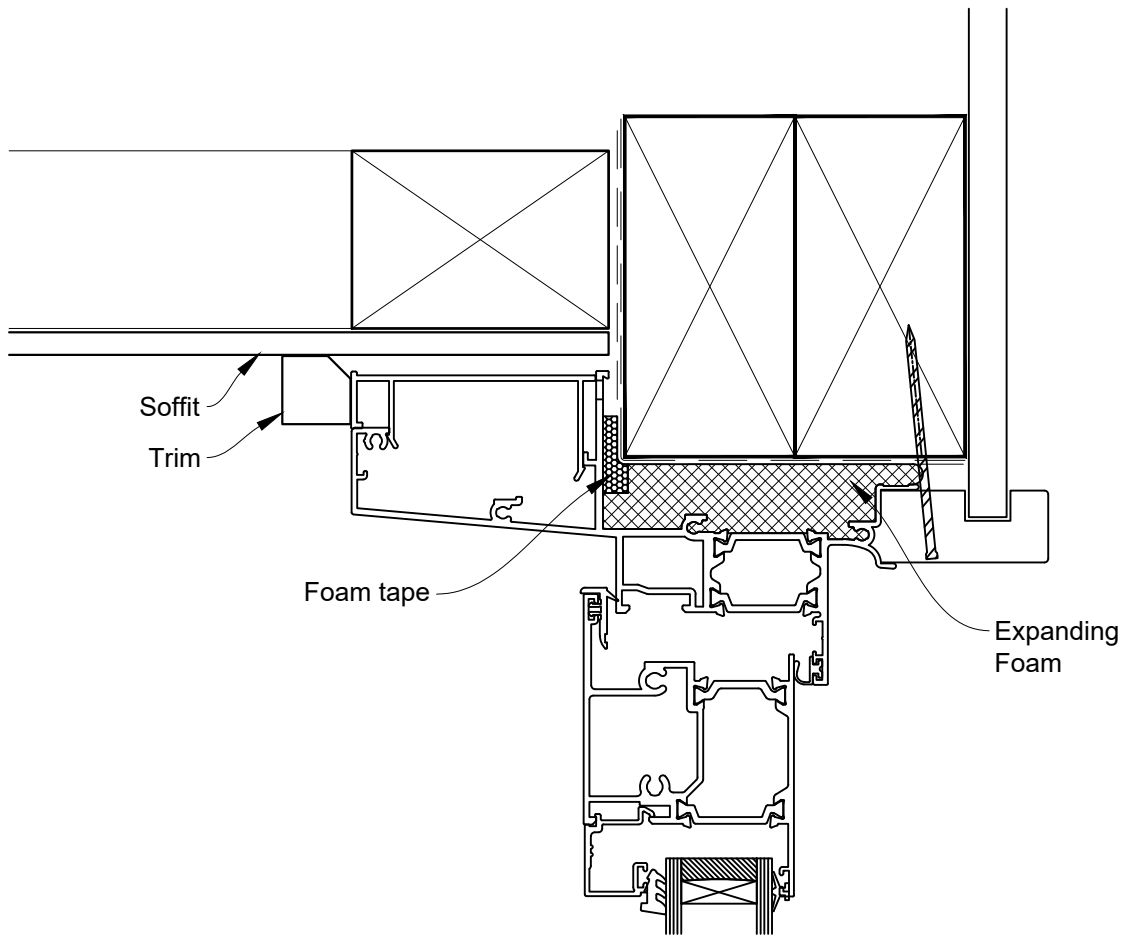

INSTALLATION DETAIL - METRO THERMAL HEART CENTRAFIX HINGE DOOR OPEN OUT ON FLAT SHEET

Date: 01.09.23

Scale: 1:2

CAD Ref.: CFXHOFS-CFXH

The Installation Details must be used in conjunction with the Metro Series
ThermalHEART® Centrafix™ SYSTEM GUIDE

HEAD OPTION 1

INSTALLATION DETAIL - METRO THERMAL HEART CENTRAFIX HINGE DOOR OPEN OUT ON FLAT SHEET

Date: 01.09.23

Scale: 1:2

CAD Ref.: CFXHOF5-CFXH2

The Installation Details must be used in conjunction with the Metro Series
ThermalHEART® Centrafix™ SYSTEM GUIDE

HEAD OPTION 2

INSTALLATION DETAIL - METRO THERMAL HEART CENTRAFIX HINGE DOOR OPEN OUT ON FLAT SHEET

Date: 01.09.23

Scale: 1:2

CAD Ref.: CFXHOFS-CFXJ

The Installation Details must be used in conjunction with the Metro Series ThermalHEART® Centrafix™ SYSTEM GUIDE