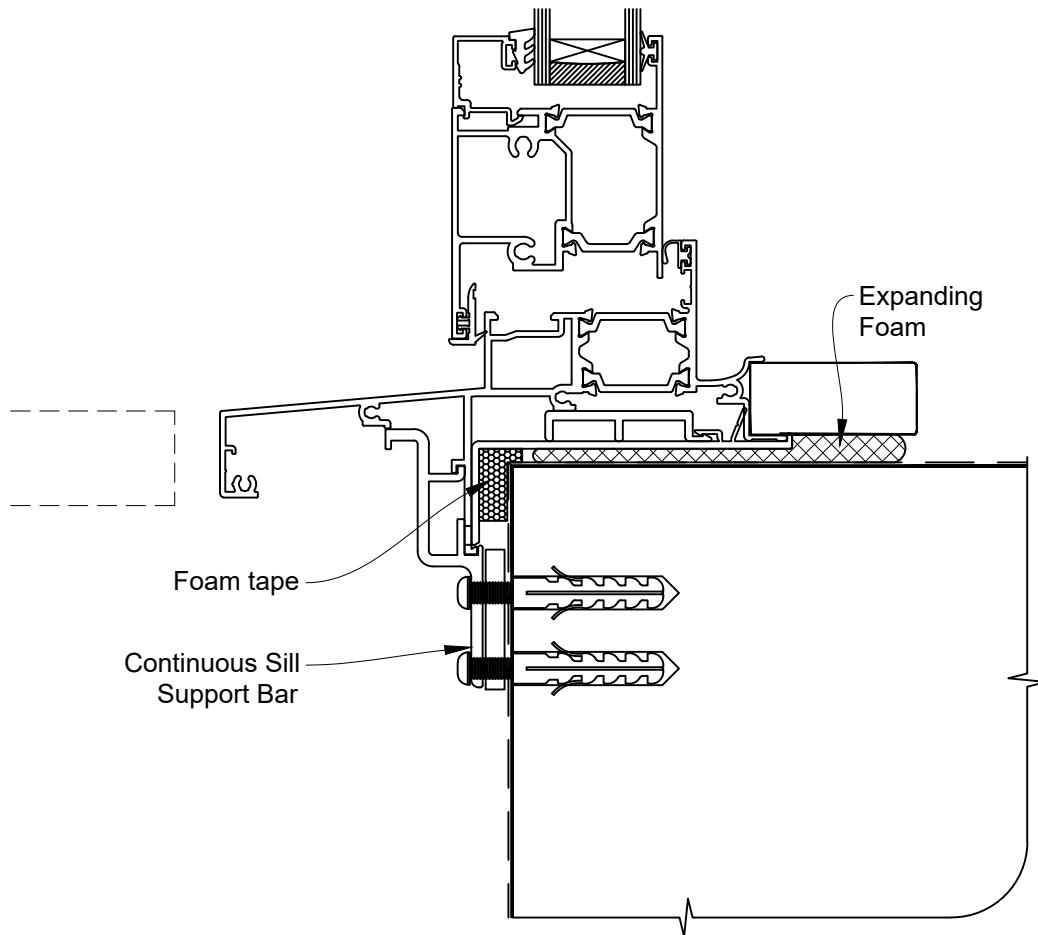

INSTALLATION DETAIL - METRO THERMAL HEART CENTRAFIX HINGE DOOR OPEN OUT ON BRICK VENEER

Date: 01.09.23

Scale: 1:2

CAD Ref.: CFXHOBV-CFXS

The Installation Details must be used in conjunction with the Metro Series
ThermalHEART® Centrafix™ SYSTEM GUIDE

SILL OPTION 1