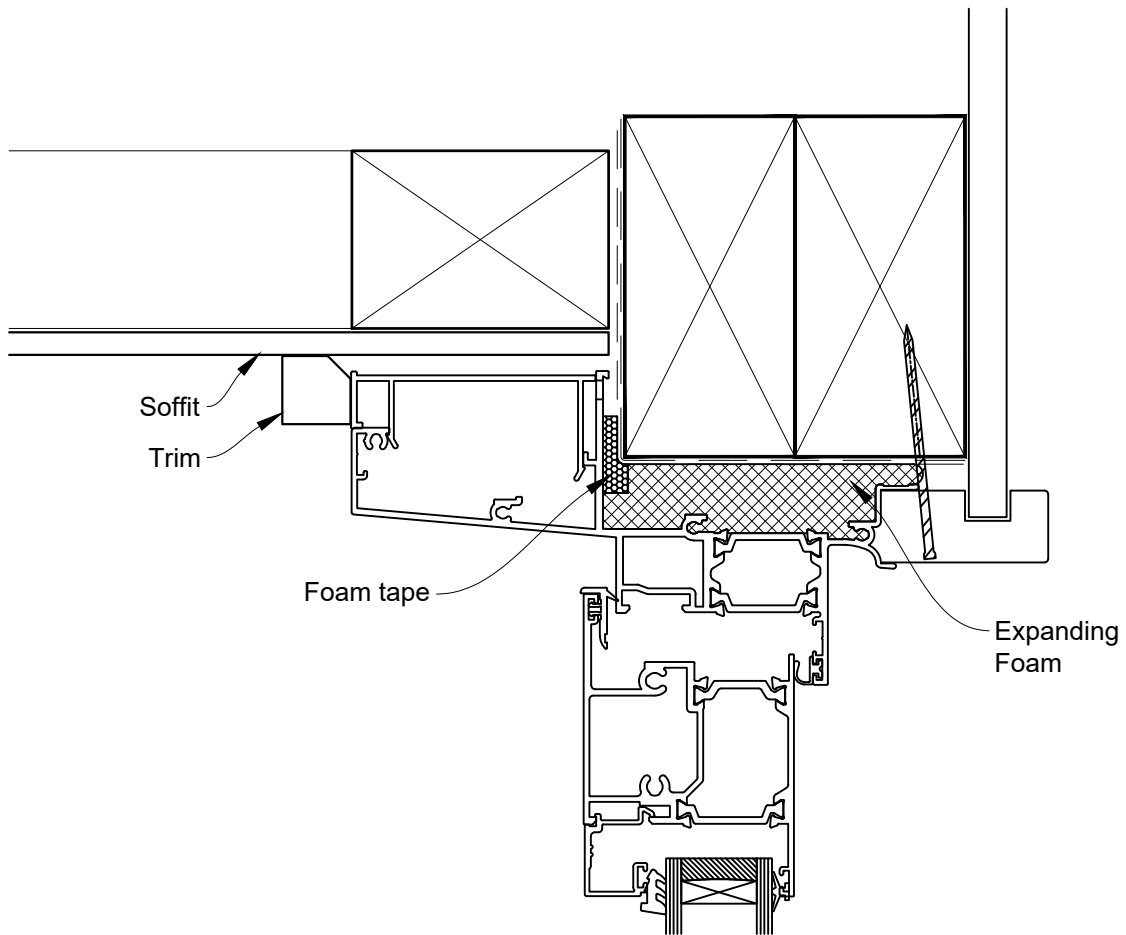

INSTALLATION DETAIL - METRO THERMAL HEART CENTRAFIX HINGE DOOR OPEN OUT ON BRICK VENEER

Date: 01.09.23

Scale: 1:2

CAD Ref.: CFXHOBV-CFXH

The Installation Details must be used in conjunction with the Metro Series
ThermalHEART® Centrafix™ SYSTEM GUIDE

HEAD OPTION 1

INSTALLATION DETAIL - METRO THERMAL HEART CENTRAFIX HINGE DOOR OPEN OUT ON BRICK VENEER

Date: 01.09.23

Scale: 1:2

CAD Ref.: CFXHOBV-CFXH2

The Installation Details must be used in conjunction with the Metro Series ThermalHEART® Centrafix™ SYSTEM GUIDE

HEAD OPTION 2

INSTALLATION DETAIL - METRO THERMAL HEART CENTRAFIX HINGE DOOR OPEN OUT ON BRICK VENEER

Date: 01.09.23

Scale: 1:2

CAD Ref.: CFXHOBV-CFXJ

The Installation Details must be used in conjunction with the Metro Series
ThermalHEART® Centrafix™ SYSTEM GUIDE