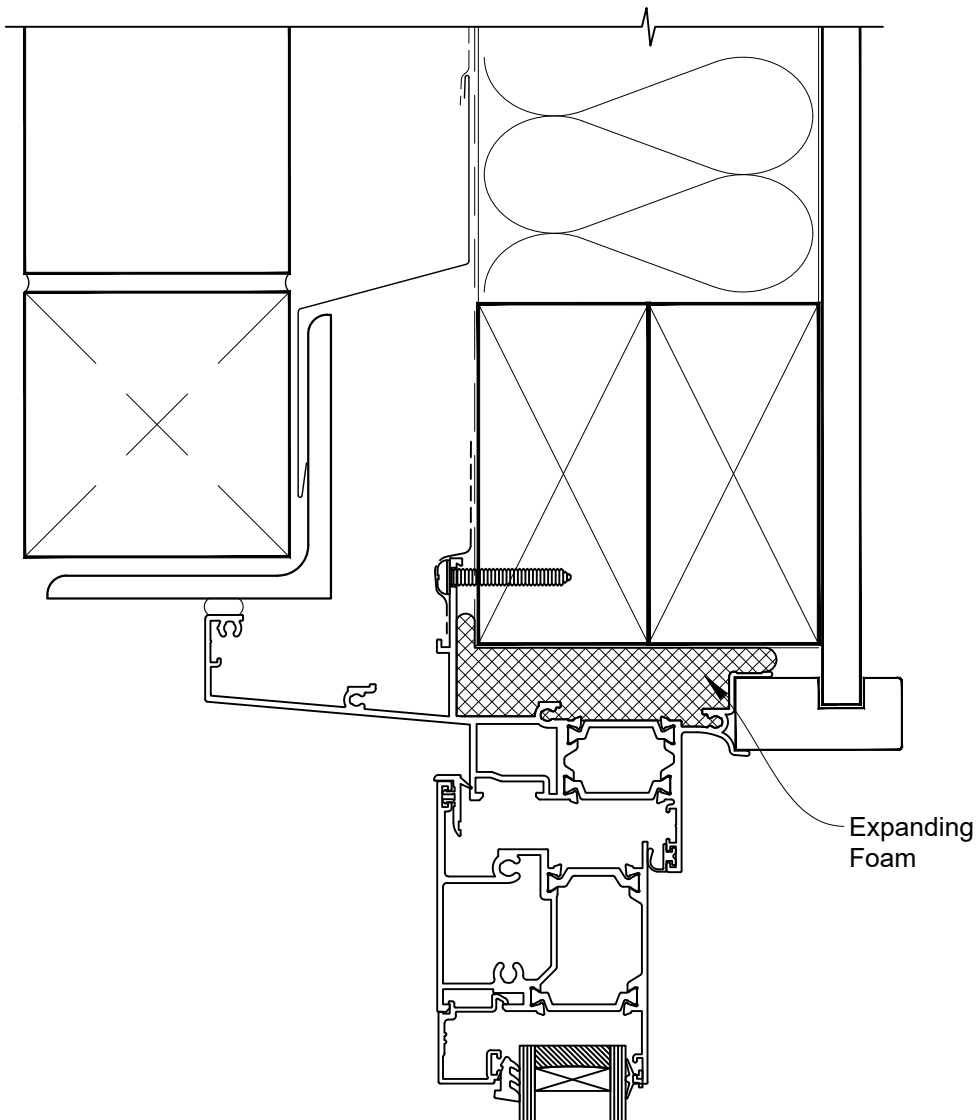

INSTALLATION DETAIL - METRO THERMAL HEART CENTRAFIX HINGE DOOR OPEN OUT ON BRICK VENEER

Date: 01.09.23

Scale: 1:2

CAD Ref.: CFXHOBV-CFXH

The Installation Details must be used in conjunction with the Metro Series
ThermalHEART® Centrafix™ SYSTEM GUIDE

HEAD OPTION 1

INSTALLATION DETAIL - METRO THERMAL HEART CENTRAFIX HINGE DOOR OPEN OUT ON BRICK VENEER

Date: 01.09.23

Scale: 1:2

CAD Ref.: CFXHOBV-CFXH2

The Installation Details must be used in conjunction with the Metro Series ThermalHEART® Centrafix™ SYSTEM GUIDE