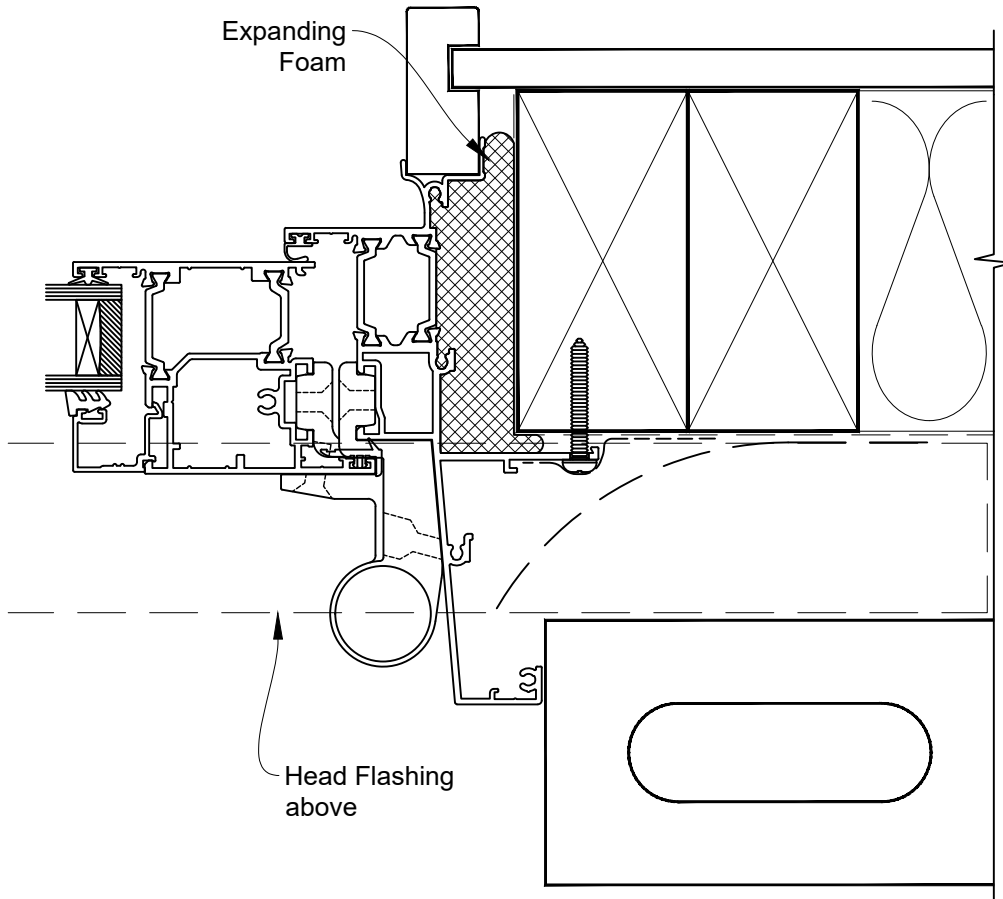

HEAD OPTION 1

INSTALLATION DETAIL - METRO THERMAL HEART CENTRAFIX HINGE DOOR OPEN OUT ON BRICK VENEER

Date: 01.09.23

Scale: 1:2

CAD Ref.: CFXHOBV-CFXH2

The Installation Details must be used in conjunction with the Metro Series ThermalHEART® Centrafix™ SYSTEM GUIDE

HEAD OPTION 2

INSTALLATION DETAIL - METRO THERMAL HEART CENTRAFIX HINGE DOOR OPEN OUT ON BRICK VENEER

Date: 01.09.23

Scale: 1:2

CAD Ref.: CFXHOBV-CFXJ

The Installation Details must be used in conjunction with the Metro Series
ThermalHEART® Centrafix™ SYSTEM GUIDE

INSTALLATION DETAIL - METRO THERMAL HEART CENTRAFIX HINGE DOOR OPEN OUT ON BRICK VENEER

Date: 01.09.23

Scale: 1:2

CAD Ref.: CFXHOBV-CFXS

The Installation Details must be used in conjunction with the Metro Series
ThermalHEART® Centrafix™ SYSTEM GUIDE