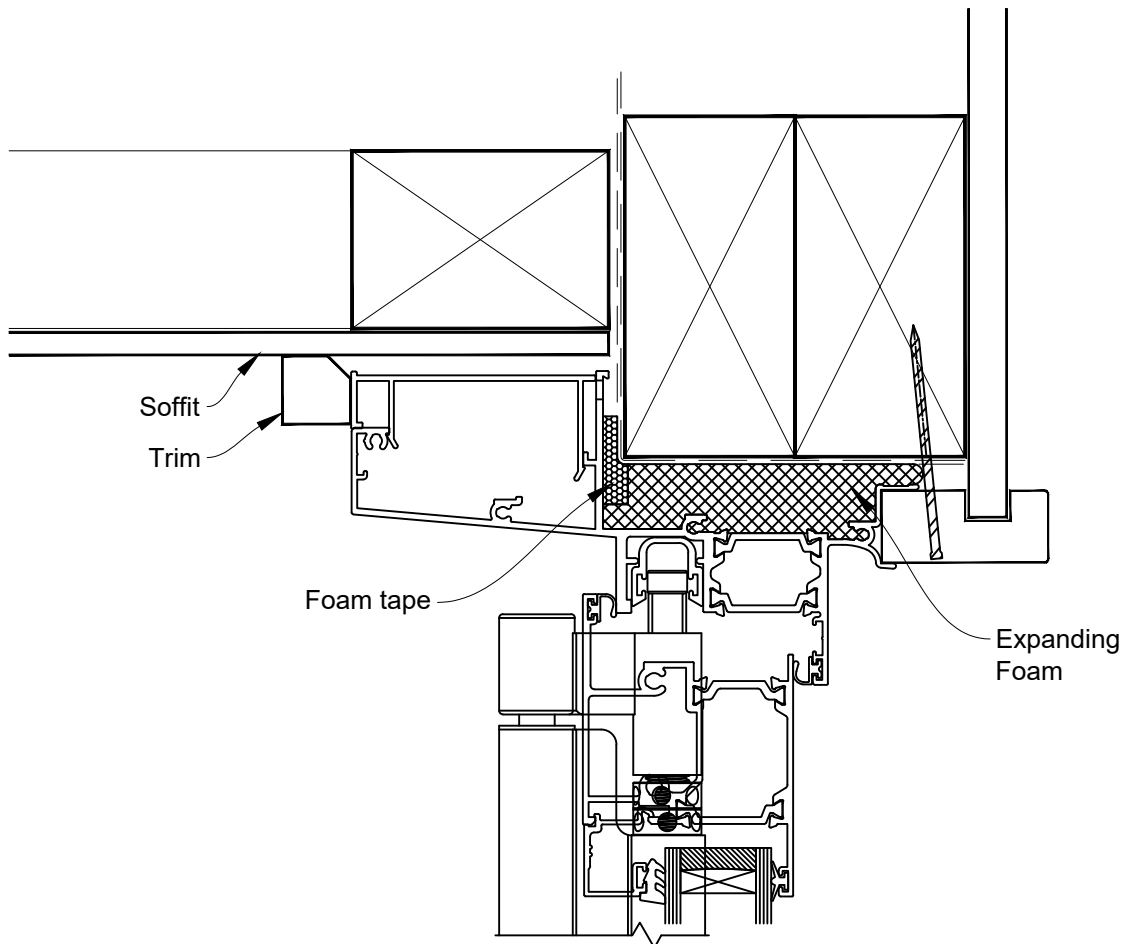

INSTALLATION DETAIL - METRO THERMAL HEART CENTRAFIX BIFOLD DOOR OPEN OUT ON RUSTICATED WEATHERBOARD

Date: 01.09.23

Scale: 1:2

CAD Ref.: CFXBDRW-CFXH

The Installation Details must be used in conjunction with the Metro Series
ThermalHEART® Centrafix™ SYSTEM GUIDE

HEAD OPTION 1

INSTALLATION DETAIL - METRO THERMAL HEART CENTRAFIX BIFOLD DOOR OPEN OUT ON RUSTICATED WEATHERBOARD

Date: 01.09.23

Scale: 1:2

CAD Ref.: CFXBDRW-CFXH2

The Installation Details must be used in conjunction with the Metro Series ThermalHEART® Centrafix™ SYSTEM GUIDE

HEAD OPTION 2

INSTALLATION DETAIL - METRO THERMAL HEART CENTRAFIX BIFOLD DOOR OPEN OUT ON RUSTICATED WEATHERBOARD

Date: 01.09.23

Scale: 1:2

CAD Ref.: CFXBDRW-CFXJ

The Installation Details must be used in conjunction with the Metro Series ThermalHEART® Centrafix™ SYSTEM GUIDE