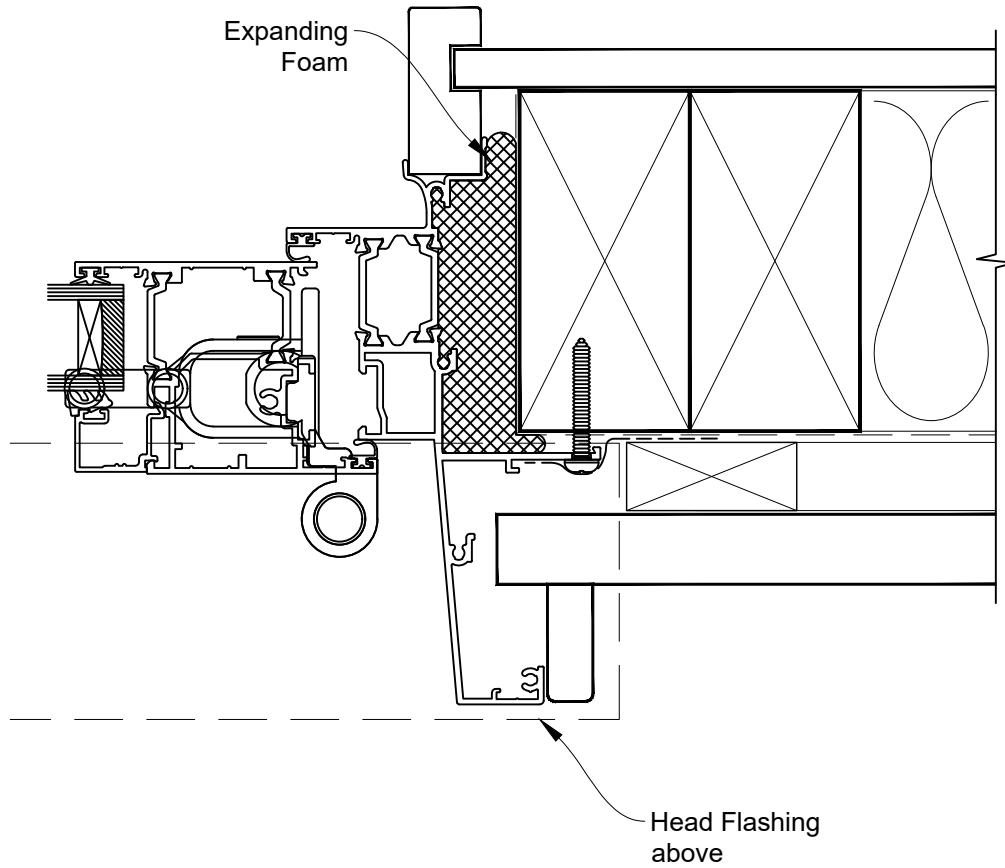

HEAD OPTION 1

INSTALLATION DETAIL - METRO THERMAL HEART CENTRAFIX BIFOLD DOOR OPEN OUT ON RUSTICATED WEATHERBOARD

Date: 01.09.23

Scale: 1:2

CAD Ref.: CFXBDRW-CFXH2

The Installation Details must be used in conjunction with the Metro Series ThermalHEART® Centrafix™ SYSTEM GUIDE

HEAD OPTION 2

INSTALLATION DETAIL - METRO THERMAL HEART CENTRAFIX BIFOLD DOOR OPEN OUT ON RUSTICATED WEATHERBOARD

Date: 01.09.23

Scale: 1:2

CAD Ref.: CFXBDRW-CFXJ

The Installation Details must be used in conjunction with the Metro Series ThermalHEART® Centrafix™ SYSTEM GUIDE