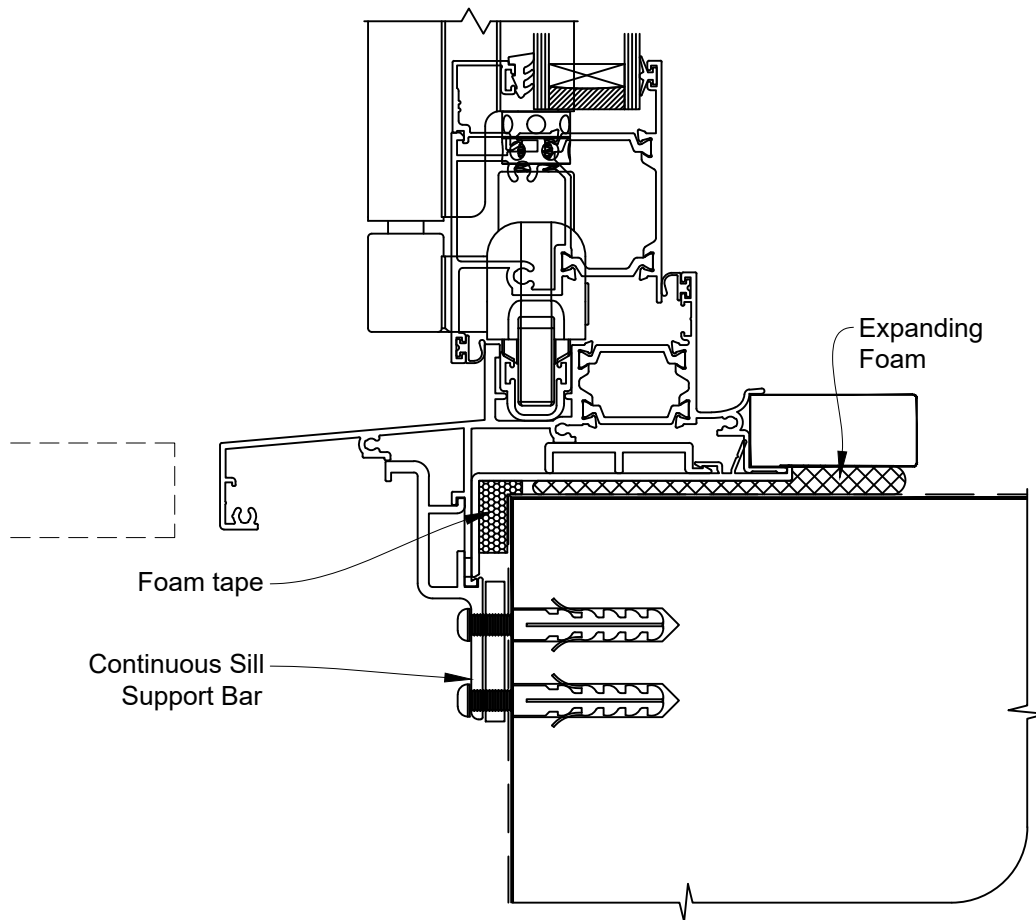

INSTALLATION DETAIL - METRO THERMAL HEART CENTRAFIX BIFOLD DOOR OPEN OUT ON RUSTICATED WEATHERBOARD

Date: 01.09.23

Scale: 1:2

CAD Ref.: CFXBDRW-CFXS

The Installation Details must be used in conjunction with the Metro Series
ThermalHEART® Centrafix™ SYSTEM GUIDE

SILL OPTION 1