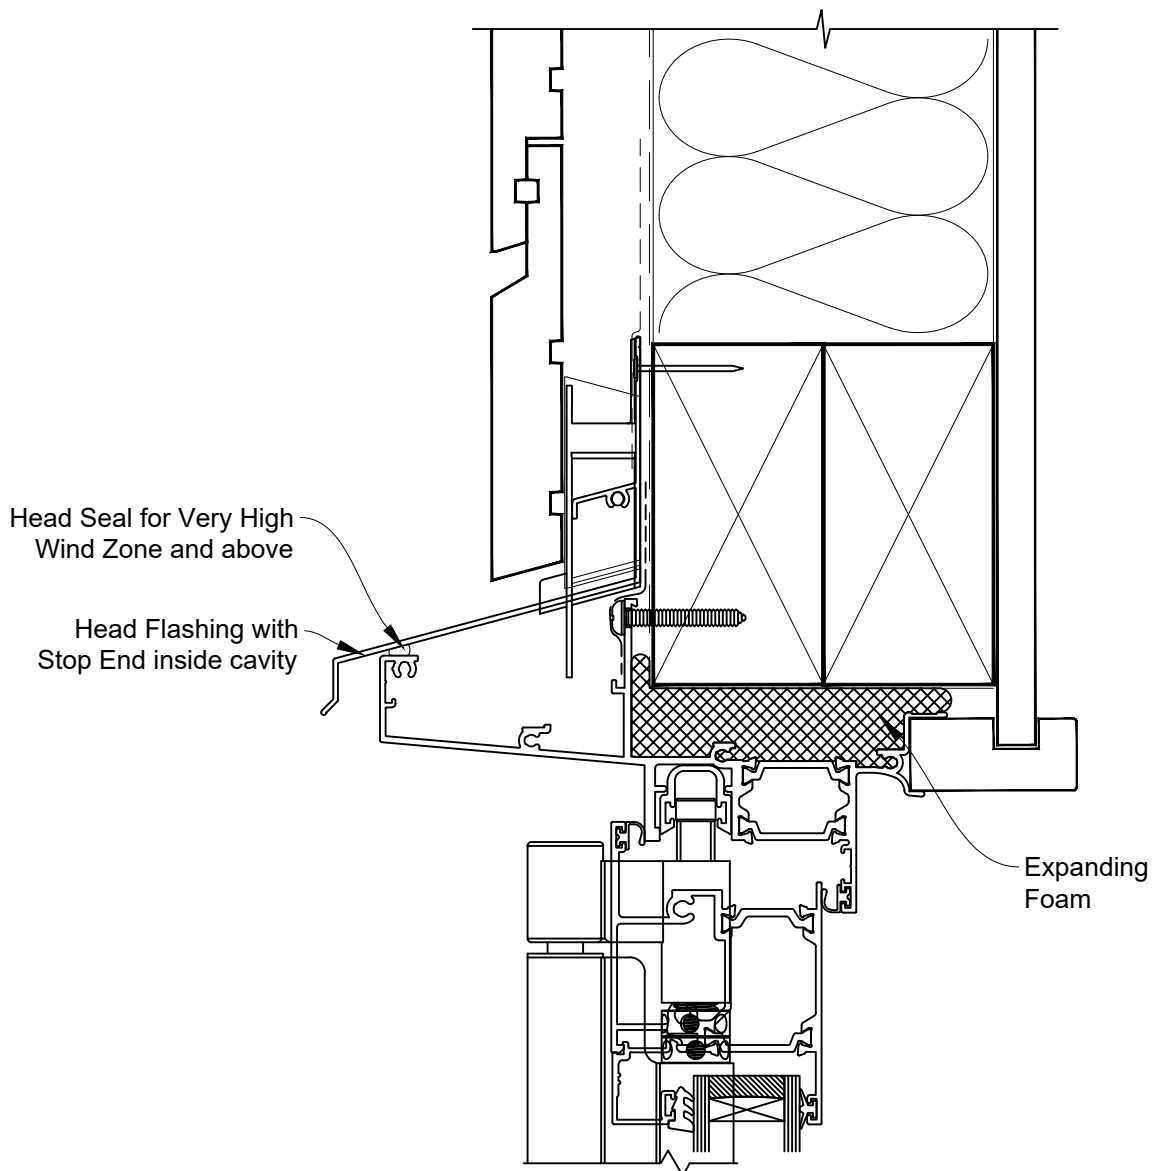

INSTALLATION DETAIL - METRO THERMAL HEART CENTRAFIX BIFOLD DOOR OPEN OUT ON RUSTICATED WEATHERBOARD

Date: 01.09.23

Scale: 1:2

CAD Ref.: CFXBDRW-CFXH

The Installation Details must be used in conjunction with the Metro Series
ThermalHEART® Centrafix™ SYSTEM GUIDE

HEAD OPTION 1

INSTALLATION DETAIL - METRO THERMAL HEART CENTRAFIX BIFOLD DOOR OPEN OUT ON RUSTICATED WEATHERBOARD

Date: 01.09.23

Scale: 1:2

CAD Ref.: CFXBDRW-CFXH2

The Installation Details must be used in conjunction with the Metro Series ThermalHEART® Centrafix™ SYSTEM GUIDE

HEAD OPTION 2

INSTALLATION DETAIL - METRO THERMAL HEART CENTRAFIX BIFOLD DOOR OPEN OUT ON RUSTICATED WEATHERBOARD

Date: 01.09.23

Scale: 1:2

CAD Ref.: CFXBDRW-CFXJ

The Installation Details must be used in conjunction with the Metro Series ThermalHEART® Centrafix™ SYSTEM GUIDE