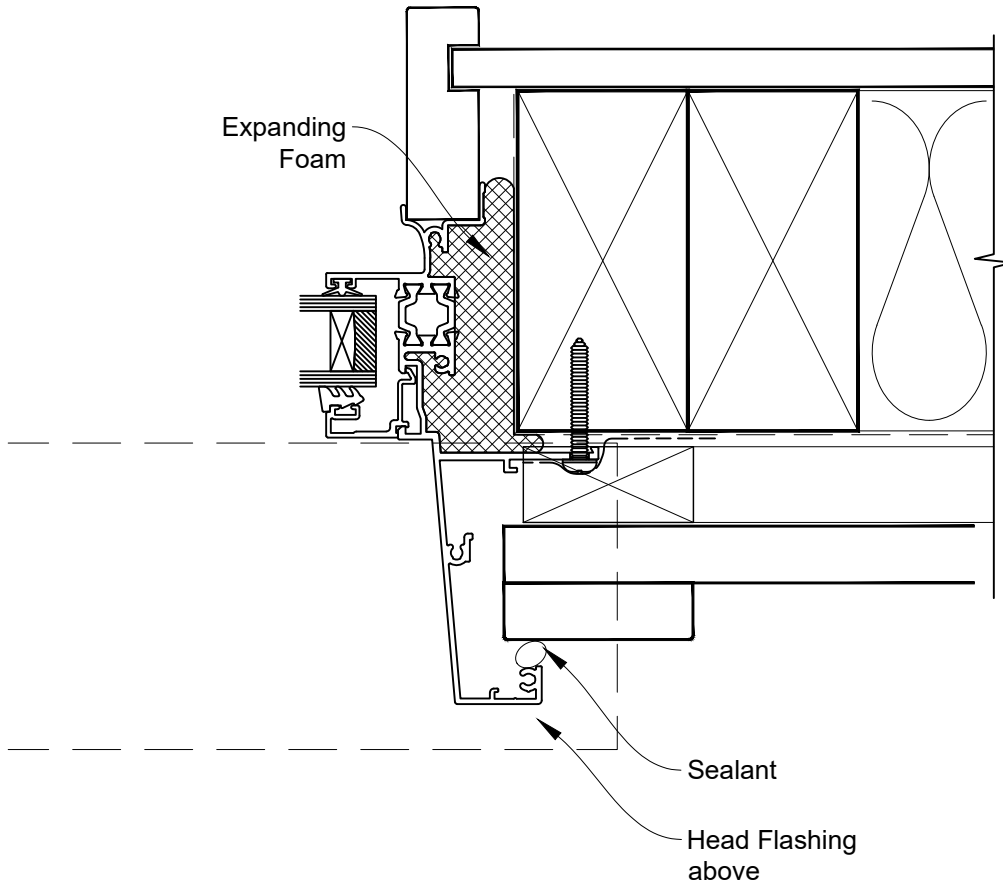

HEAD OPTION 2

INSTALLATION DETAIL - 44mm METRO THERMAL HEART CENTRAFIX AWNING WINDOW ON BOARD & BATTEN

Date: 01.09.23

Scale: 1:2

CAD Ref.: CFX44AWBB-CFXJ

The Installation Details must be used in conjunction with the Metro Series
ThermalHEART® Centrafix™ SYSTEM GUIDE