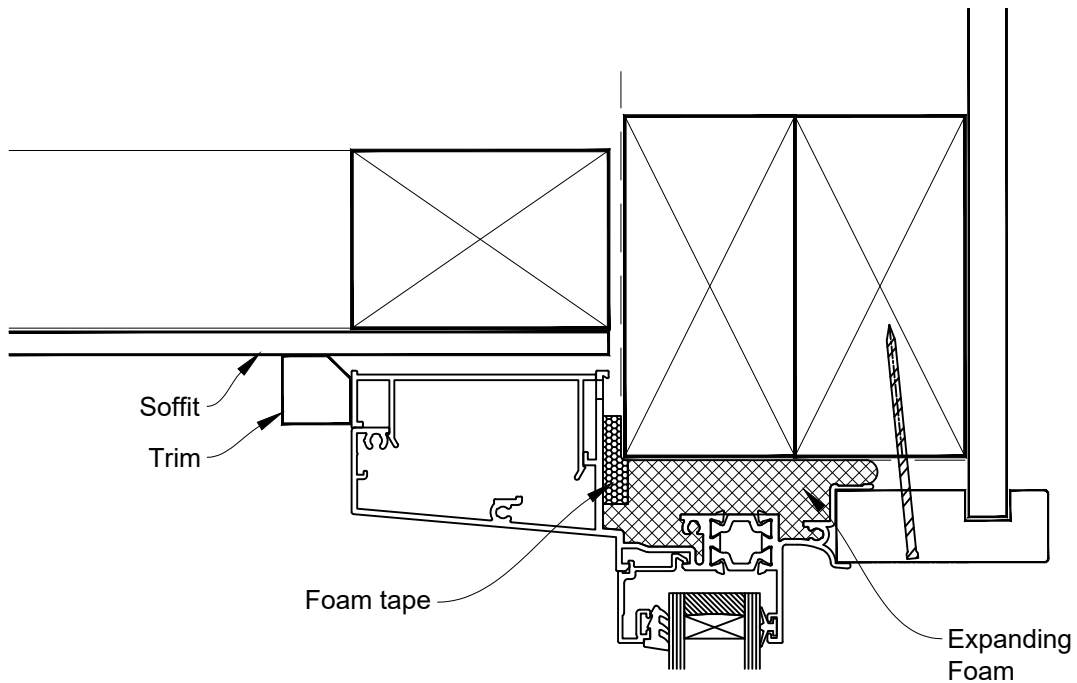

INSTALLATION DETAIL - 44mm METRO THERMAL HEART CENTRAFIX AWNING WINDOW ON BOARD & BATTEN

Date: 01.09.23

Scale: 1:2

CAD Ref.: CFX44AWBB-CFXH2

The Installation Details must be used in conjunction with the Metro Series
ThermalHEART® Centrafix™ SYSTEM GUIDE

HEAD OPTION 2