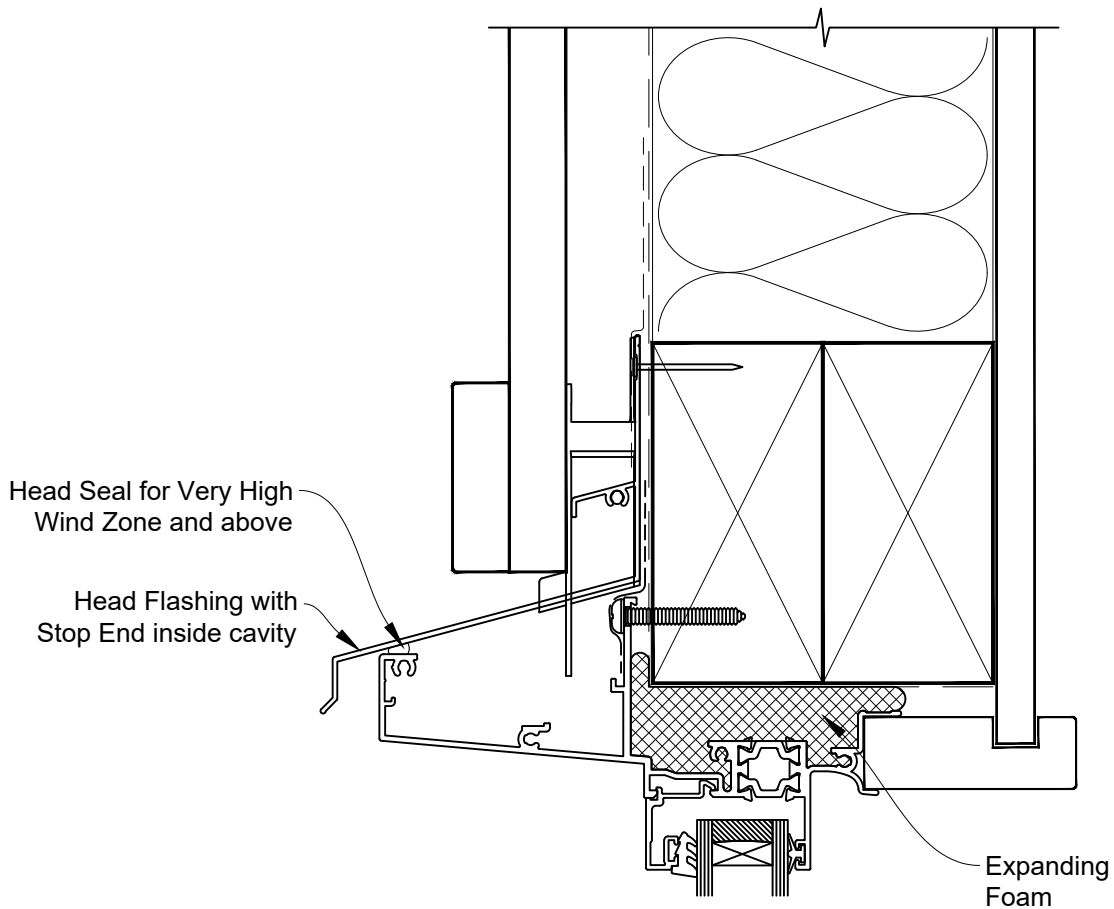

INSTALLATION DETAIL - 44mm METRO THERMAL HEART CENTRAFIX AWNING WINDOW ON BOARD & BATTEN

Date: 01.09.23

Scale: 1:2

CAD Ref.: CFX44AWBB-CFXH

The Installation Details must be used in conjunction with the Metro Series
ThermalHEART® Centrafix™ SYSTEM GUIDE

HEAD OPTION 1

INSTALLATION DETAIL - 44mm METRO THERMAL HEART CENTRAFIX AWNING WINDOW ON BOARD & BATTEN

Date: 01.09.23

Scale: 1:2

CAD Ref.: CFX44AWBB-CFXH2

The Installation Details must be used in conjunction with the Metro Series
ThermalHEART® Centrafix™ SYSTEM GUIDE