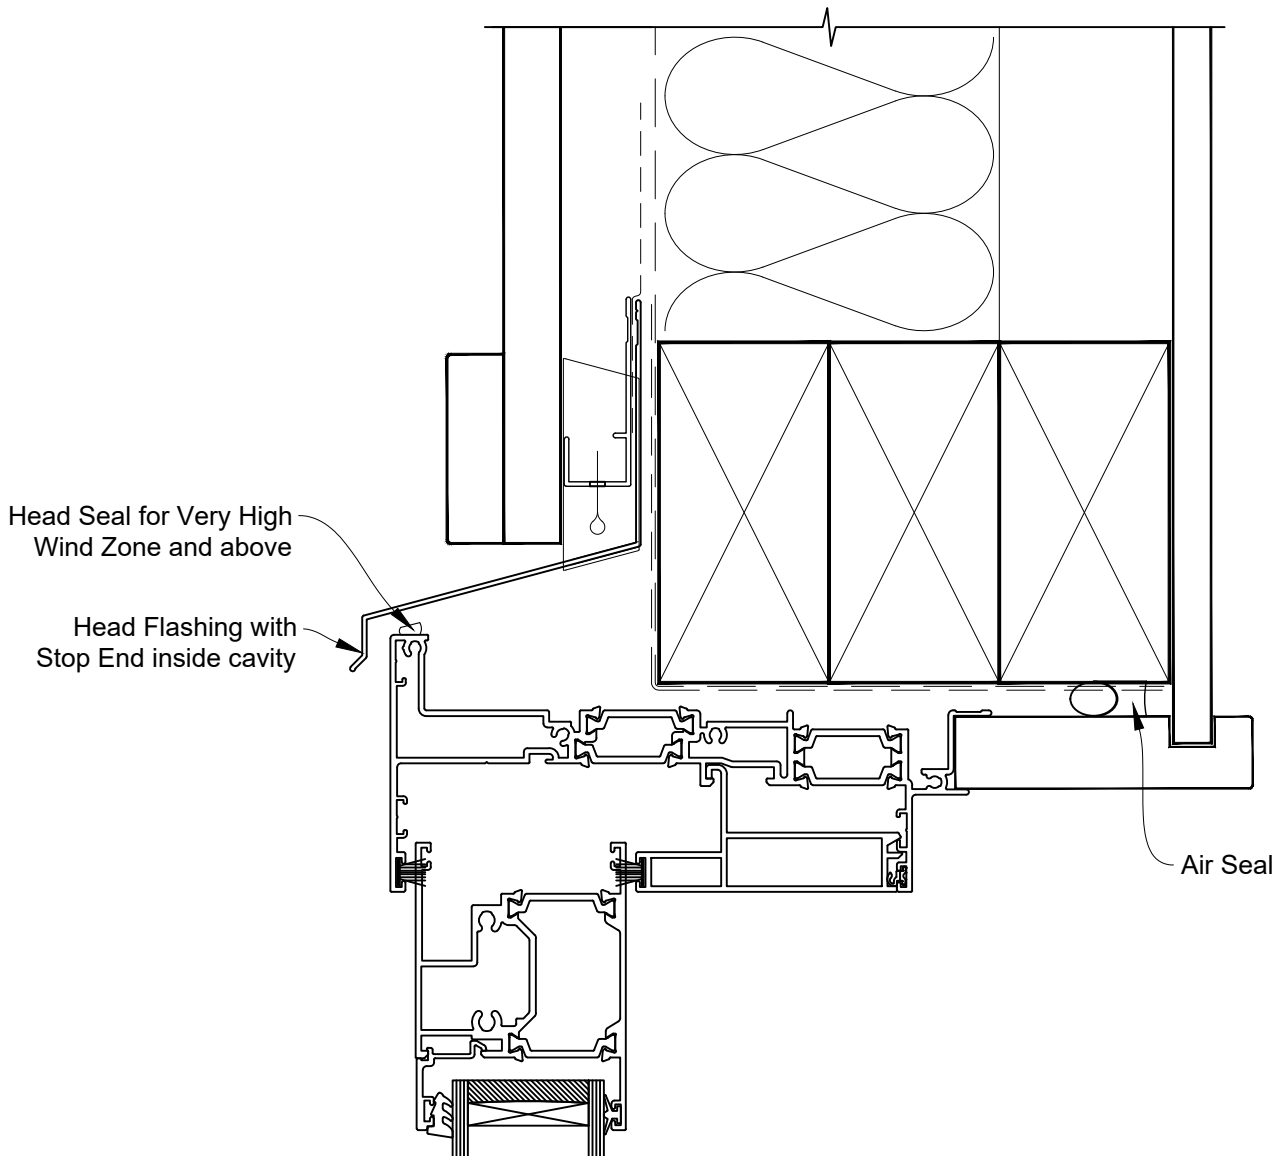

# INSTALLATION DETAIL - 56mm METRO THERMAL HEART SLIDING WINDOW ON BOARD AND BATTEN CAVITY CONSTRUCTION

Date: 01.03.23

Scale: 1:2

CAD Ref.: TM56SWBB-CH

# INSTALLATION DETAIL - 56mm METRO THERMAL HEART SLIDING WINDOW ON BOARD AND BATTEN CAVITY CONSTRUCTION

Date: 01.03.23

Scale: 1:2

CAD Ref.: TM56SWBB-CJ