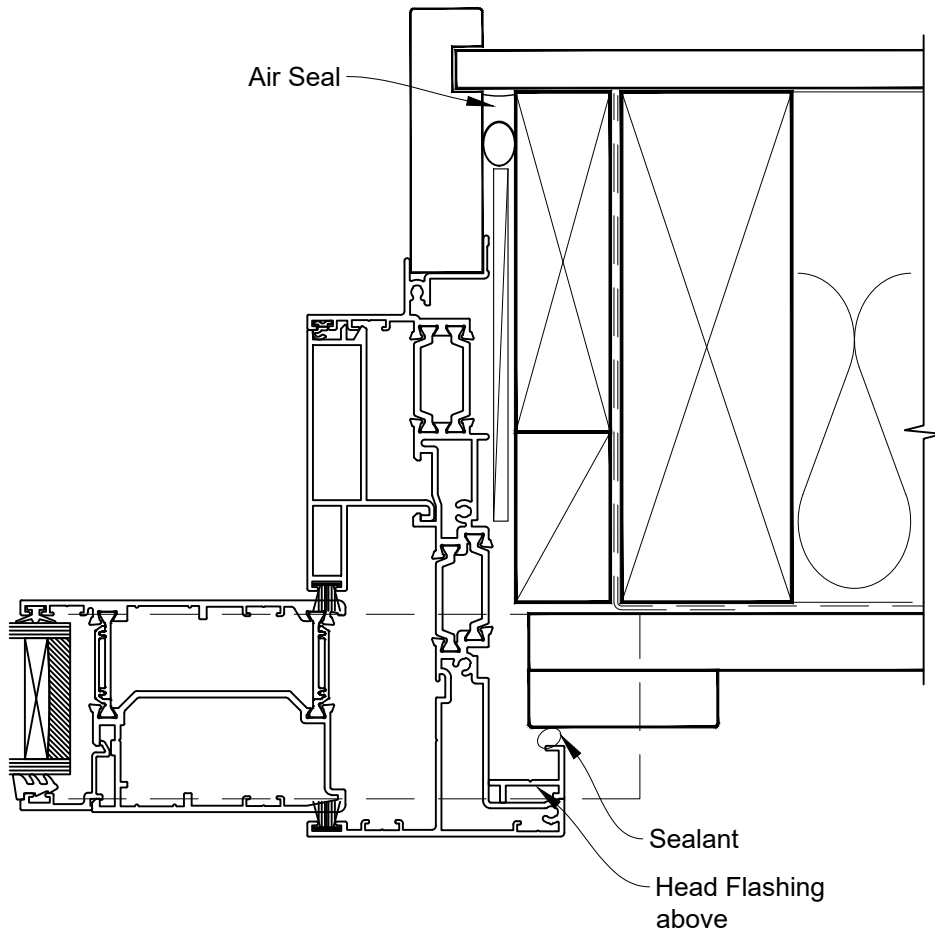

INSTALLATION DETAIL - 56mm METRO THERMAL HEART SLIDING WINDOW ON BOARD AND BATTEN DIRECT FIXED CLADDING

Date: 01.03.23

Scale: 1:2

CAD Ref.: TM56SWBB-DJ