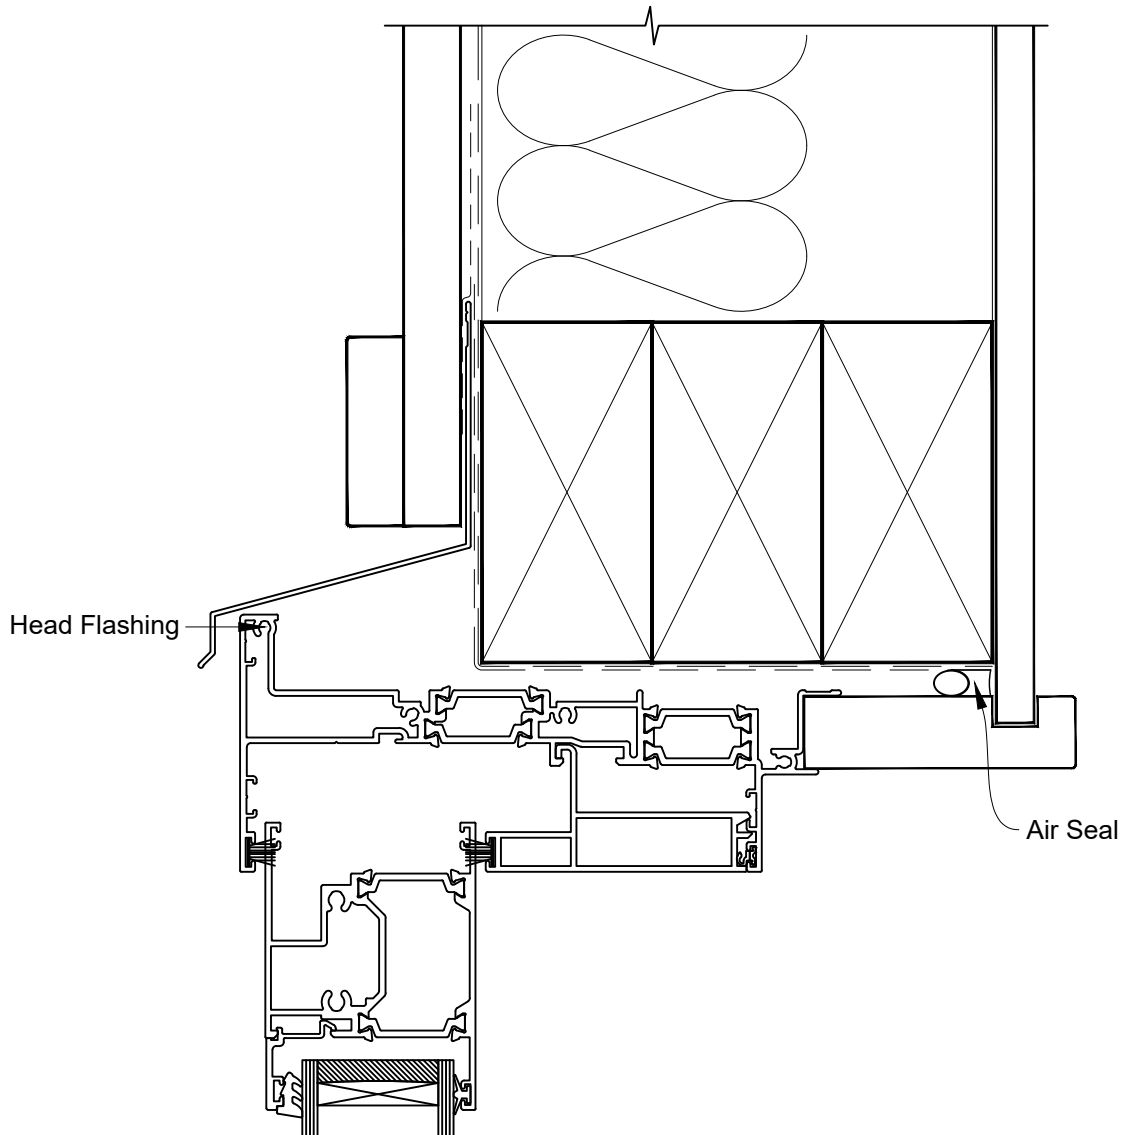

# INSTALLATION DETAIL - 56mm METRO THERMAL HEART SLIDING WINDOW ON BOARD AND BATTEN CAVITY CONSTRUCTION

Date: 01.03.23

Scale: 1:2

CAD Ref.: TM56SWBB-CS

# INSTALLATION DETAIL - 56mm METRO THERMAL HEART SLIDING WINDOW ON BOARD AND BATTEN DIRECT FIXED CLADDING

Date: 01.03.23

Scale: 1:2

CAD Ref.: TM56SWBB-DH