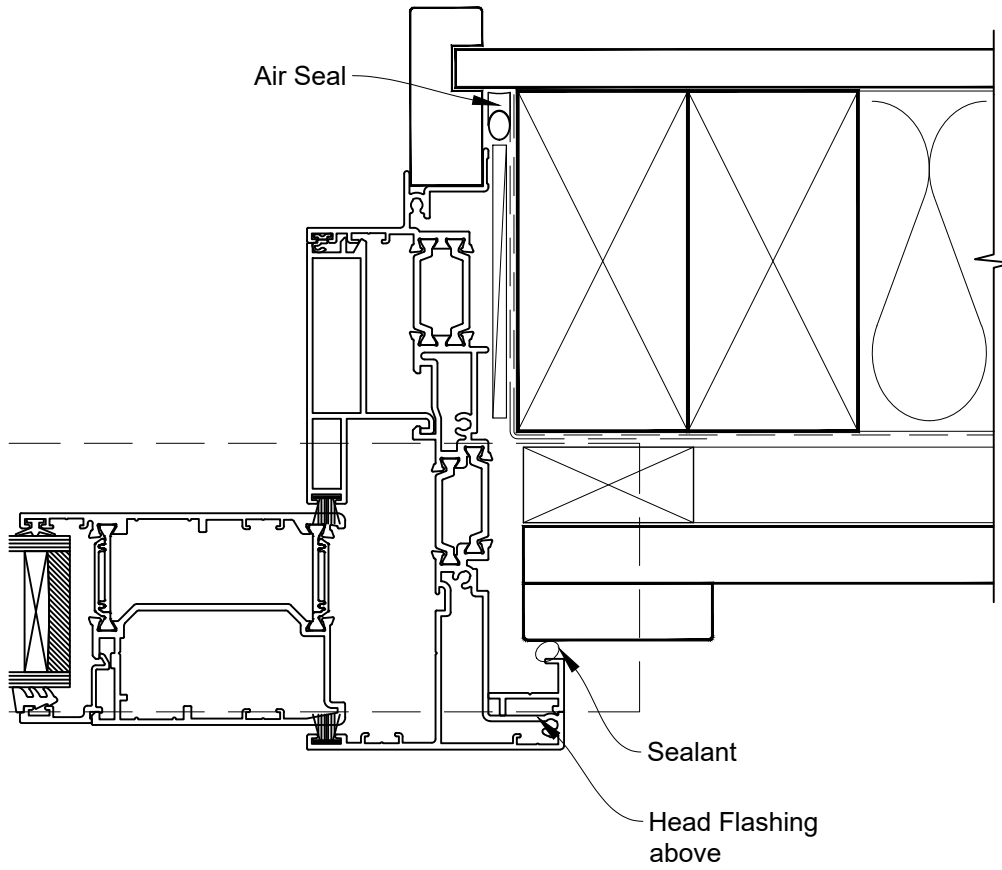

# INSTALLATION DETAIL - 56mm METRO THERMAL HEART SLIDING WINDOW ON BOARD AND BATTEN CAVITY CONSTRUCTION

Date: 01.03.23

Scale: 1:2

CAD Ref.: TM56SWBB-CH

# INSTALLATION DETAIL - 56mm METRO THERMAL HEART SLIDING WINDOW ON BOARD AND BATTEN CAVITY CONSTRUCTION

Date: 01.03.23

Scale: 1:2

CAD Ref.: TM56SWBB-CJ