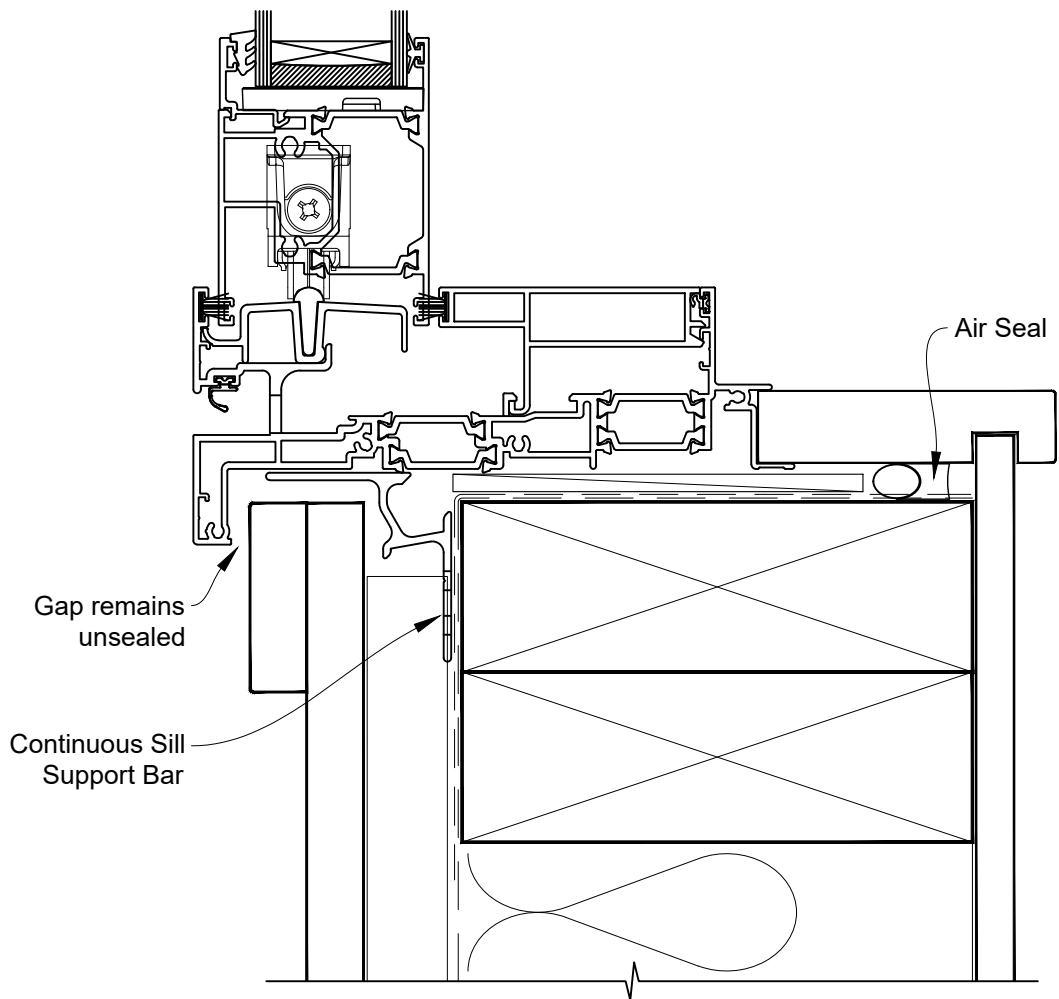

INSTALLATION DETAIL - 56mm METRO THERMAL HEART SLIDING WINDOW ON BOARD AND BATTEN CAVITY CONSTRUCTION

Date: 01.03.23

Scale: 1:2

CAD Ref.: TM56SWBB-CS