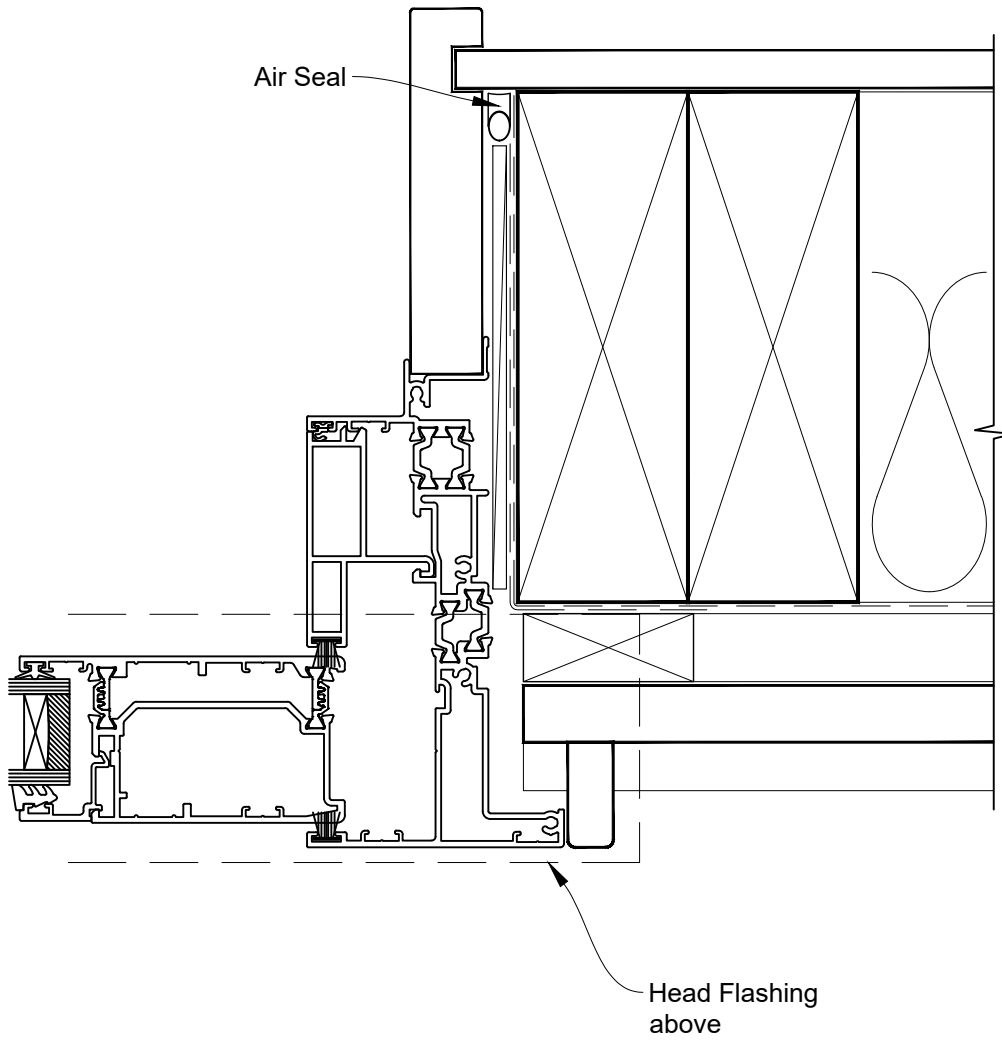

INSTALLATION DETAIL - 44mm METRO THERMAL HEART SLIDING WINDOW ON BEVEL BACK WEATHERBOARD CAVITY CONSTRUCTION

Date: 01.03.23

Scale: 1:2

CAD Ref.: TM44SWBW-CH

INSTALLATION DETAIL - 44mm METRO THERMAL HEART SLIDING WINDOW ON BEVEL BACK WEATHERBOARD CAVITY CONSTRUCTION

Date: 01.03.23

Scale: 1:2

CAD Ref.: TM44SWBW-CJ

INSTALLATION DETAIL - 44mm METRO THERMAL HEART SLIDING WINDOW ON BEVEL BACK WEATHERBOARD CAVITY CONSTRUCTION

Date: 01.03.23

Scale: 1:2

CAD Ref.: TM44SWBW-CS

INSTALLATION DETAIL - 44mm METRO THERMAL HEART SLIDING WINDOW ON BEVEL BACK WEATHERBOARD DIRECT FIXED CLADDING