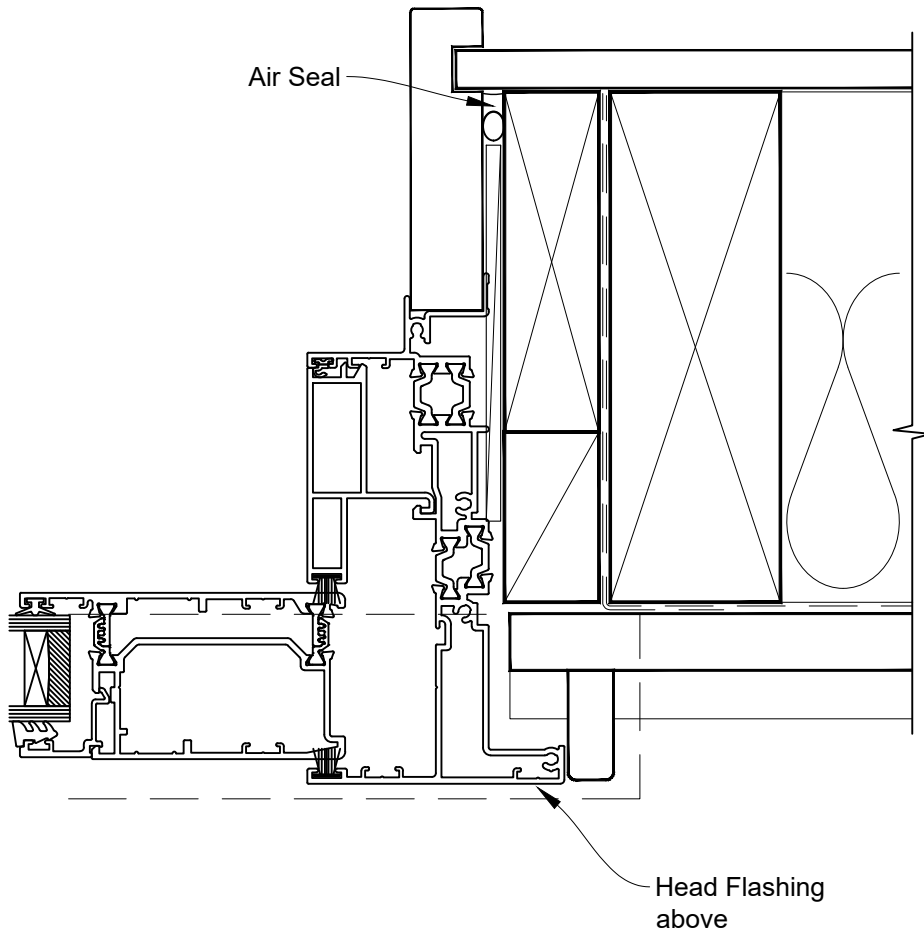

Date: 01.03.23

Scale: 1:2

CAD Ref.: TM44SWBW-DH

INSTALLATION DETAIL - 44mm METRO THERMAL HEART SLIDING WINDOW ON BEVEL BACK WEATHERBOARD DIRECT FIXED CLADDING

Date: 01.03.23

Scale: 1:2

CAD Ref.: TM44SWBW-DJ

INSTALLATION DETAIL - 44mm METRO THERMAL HEART SLIDING WINDOW ON BEVEL BACK WEATHERBOARD DIRECT FIXED CLADDING

Date: 01.03.23

Scale: 1:2

CAD Ref.: TM44SWBW-DS