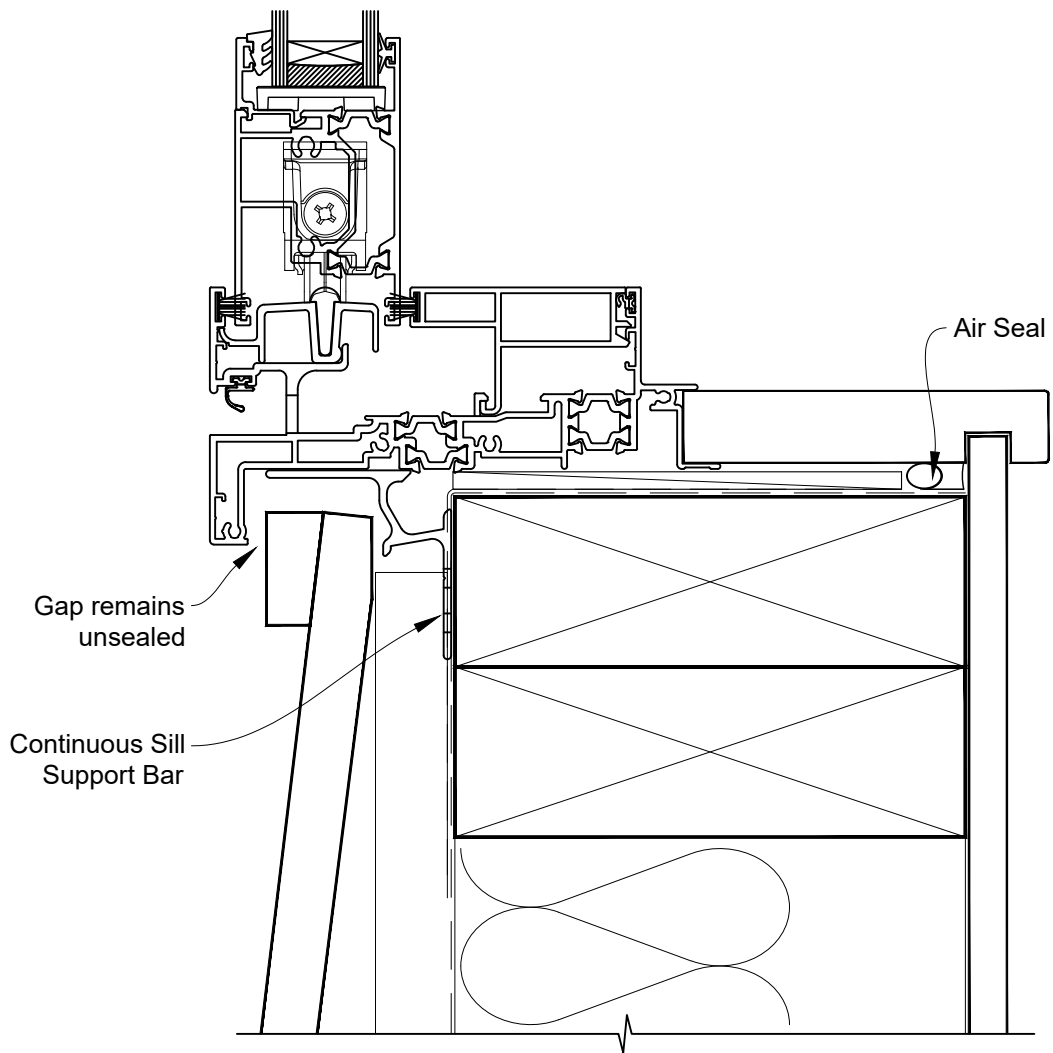

Date: 01.03.23

Scale: 1:2

CAD Ref.: TM44SWBW-CJ

INSTALLATION DETAIL - 44mm METRO THERMAL HEART SLIDING WINDOW ON BEVEL BACK WEATHERBOARD CAVITY CONSTRUCTION

Date: 01.03.23

Scale: 1:2

CAD Ref.: TM44SWBW-CS

INSTALLATION DETAIL - 44mm METRO THERMAL HEART SLIDING WINDOW ON BEVEL BACK WEATHERBOARD DIRECT FIXED CLADDING