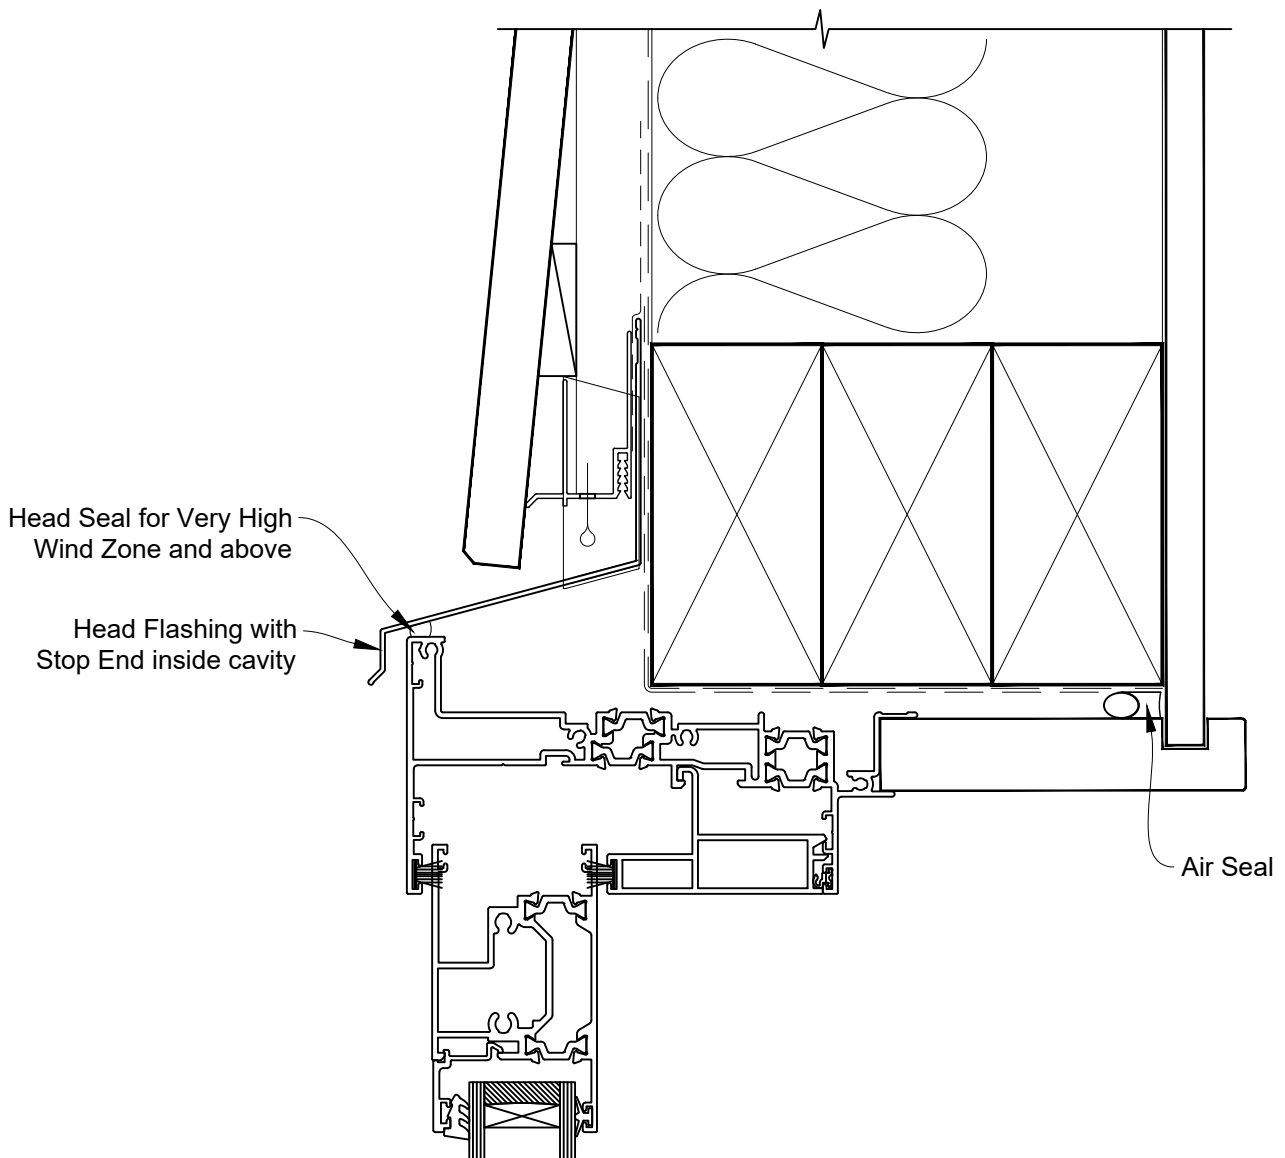

INSTALLATION DETAIL - 44mm METRO THERMAL HEART SLIDING WINDOW ON BEVEL BACK WEATHERBOARD CAVITY CONSTRUCTION

Date: 01.03.23

Scale: 1:2

CAD Ref.: TM44SWBW-CH

INSTALLATION DETAIL - 44mm METRO THERMAL HEART SLIDING WINDOW ON BEVEL BACK WEATHERBOARD CAVITY CONSTRUCTION

Date: 01.03.23

Scale: 1:2

CAD Ref.: TM44SWBW-CJ

INSTALLATION DETAIL - 44mm METRO THERMAL HEART SLIDING WINDOW ON BEVEL BACK WEATHERBOARD CAVITY CONSTRUCTION

Date: 01.03.23

Scale: 1:2

CAD Ref.: TM44SWBW-CS

INSTALLATION DETAIL - 44mm METRO THERMAL HEART SLIDING WINDOW ON BEVEL BACK WEATHERBOARD DIRECT FIXED CLADDING