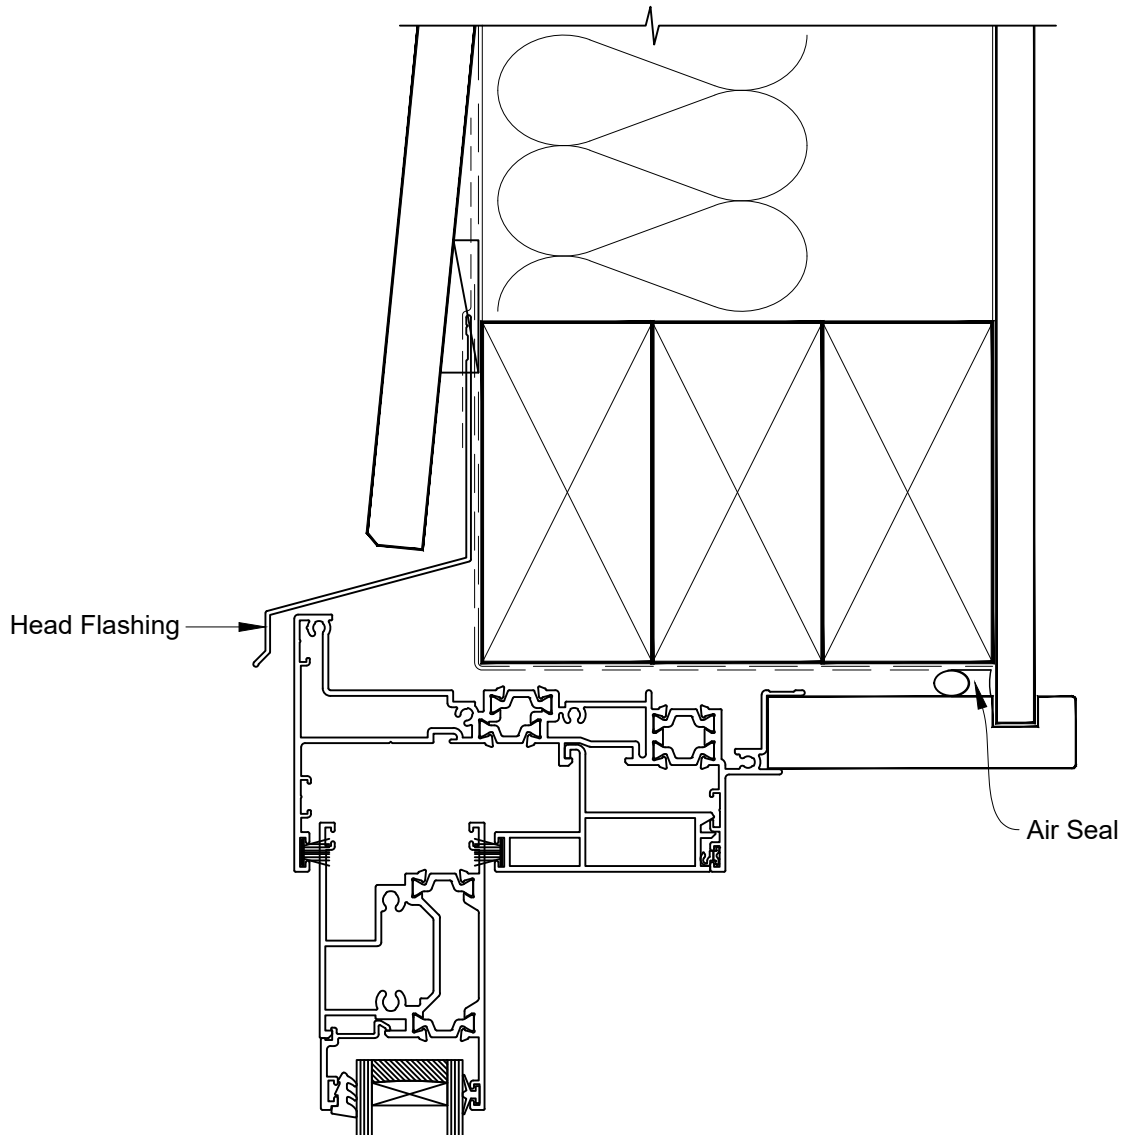

INSTALLATION DETAIL - 44mm METRO THERMAL HEART SLIDING WINDOW ON BEVEL BACK WEATHERBOARD CAVITY CONSTRUCTION

Date: 01.03.23

Scale: 1:2

CAD Ref.: TM44SWBW-CH

INSTALLATION DETAIL - 44mm METRO THERMAL HEART SLIDING WINDOW ON BEVEL BACK WEATHERBOARD CAVITY CONSTRUCTION

Date: 01.03.23

Scale: 1:2

CAD Ref.: TM44SWBW-CJ

INSTALLATION DETAIL - 44mm METRO THERMAL HEART SLIDING WINDOW ON BEVEL BACK WEATHERBOARD CAVITY CONSTRUCTION

Date: 01.03.23

Scale: 1:2

CAD Ref.: TM44SWBW-CS

INSTALLATION DETAIL - 44mm METRO THERMAL HEART SLIDING WINDOW ON BEVEL BACK WEATHERBOARD DIRECT FIXED CLADDING

Date: 01.03.23

Scale: 1:2

CAD Ref.: TM44SWBW-DH

INSTALLATION DETAIL - 44mm METRO THERMAL HEART SLIDING WINDOW ON BEVEL BACK WEATHERBOARD DIRECT FIXED CLADDING

Date: 01.03.23

Scale: 1:2

CAD Ref.: TM44SWBW-DJ