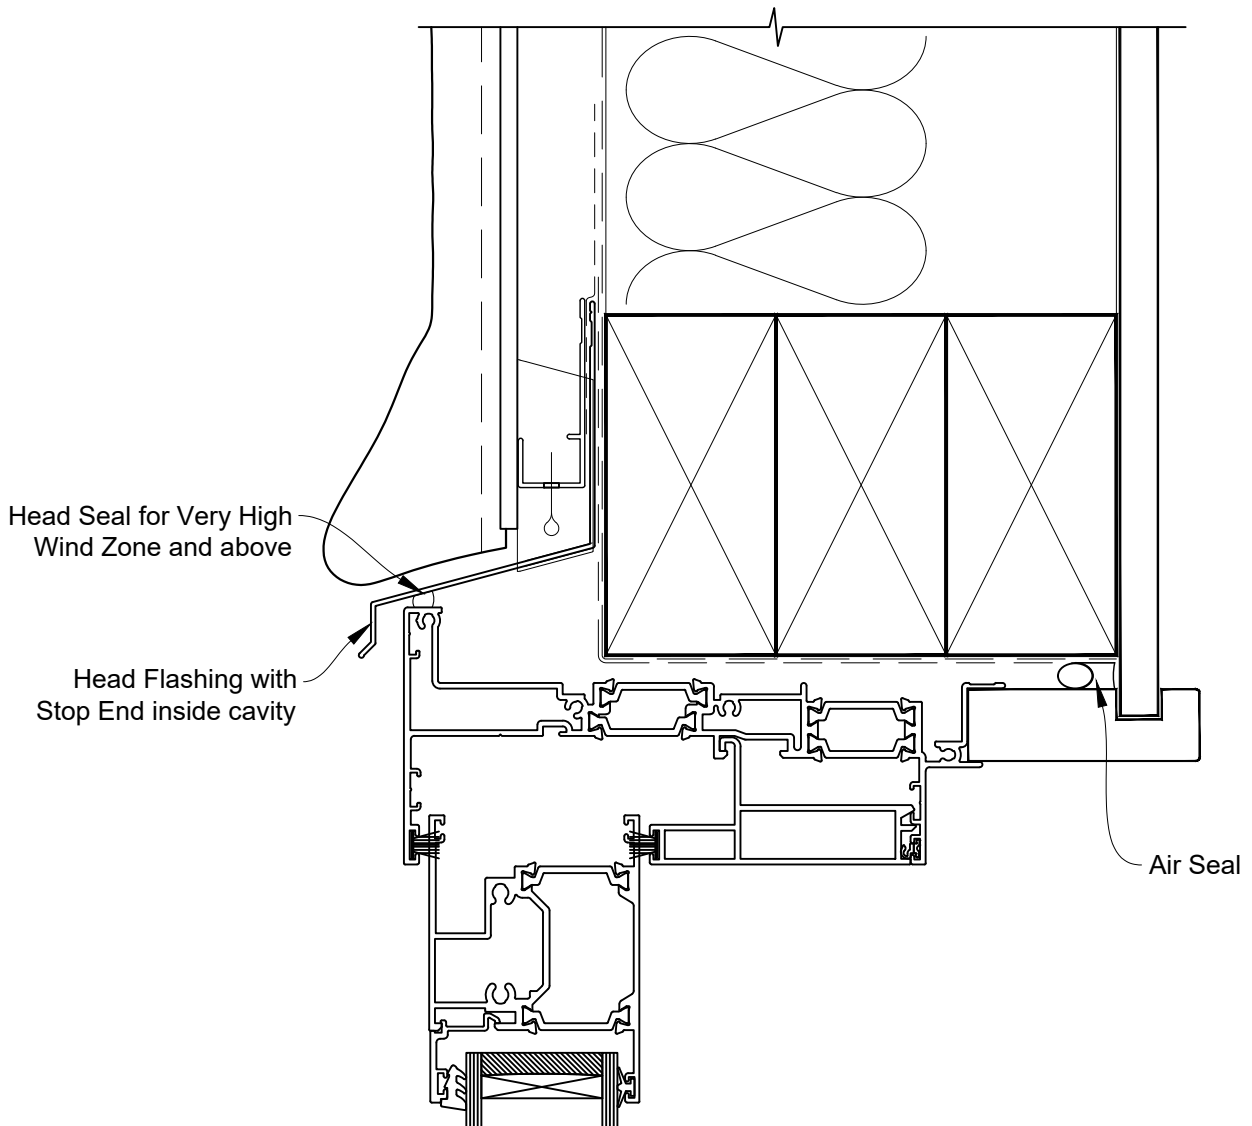

# INSTALLATION DETAIL - 56mm METRO THERMAL HEART SLIDING DOOR OUT ON STUCCO CAVITY CONSTRUCTION

Date: 01.03.23

Scale: 1:2

CAD Ref.: TM56SDST-CH

# INSTALLATION DETAIL - 56mm METRO THERMAL HEART SLIDING DOOR OUT ON STUCCO CAVITY CONSTRUCTION

Date: 01.03.23

Scale: 1:2

CAD Ref.: TM56SDST-CJ

# INSTALLATION DETAIL - 56mm METRO THERMAL HEART SLIDING DOOR OUT ON STUCCO CAVITY CONSTRUCTION

Date: 01.03.23

Scale: 1:2

CAD Ref.: TM56SDST-CS