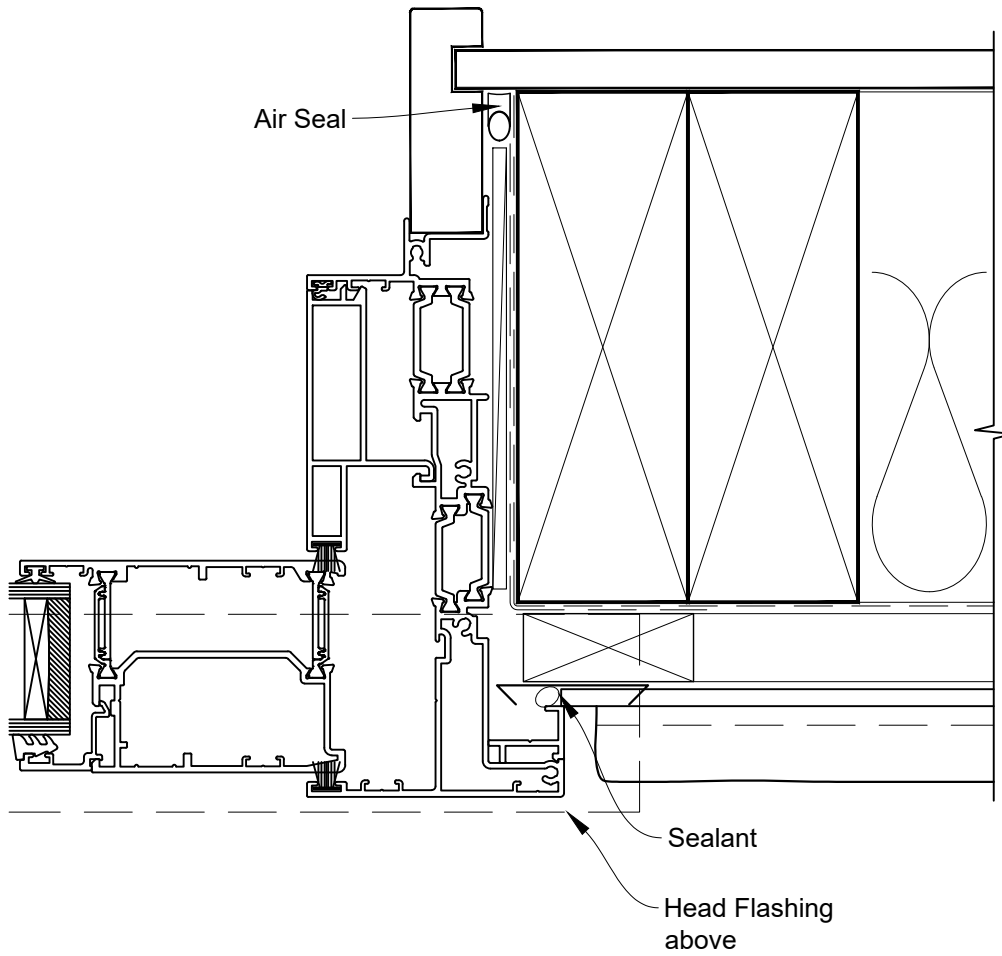

# INSTALLATION DETAIL - 56mm METRO THERMAL HEART SLIDING DOOR OUT ON STUCCO CAVITY CONSTRUCTION

Date: 01.03.23

Scale: 1:2

CAD Ref.: TM56SDST-CH

# INSTALLATION DETAIL - 56mm METRO THERMAL HEART SLIDING DOOR OUT ON STUCCO CAVITY CONSTRUCTION

Date: 01.03.23

Scale: 1:2

CAD Ref.: TM56SDST-CJ

# INSTALLATION DETAIL - 56mm METRO THERMAL HEART SLIDING DOOR OUT ON STUCCO CAVITY CONSTRUCTION

Date: 01.03.23

Scale: 1:2

CAD Ref.: TM56SDST-CS