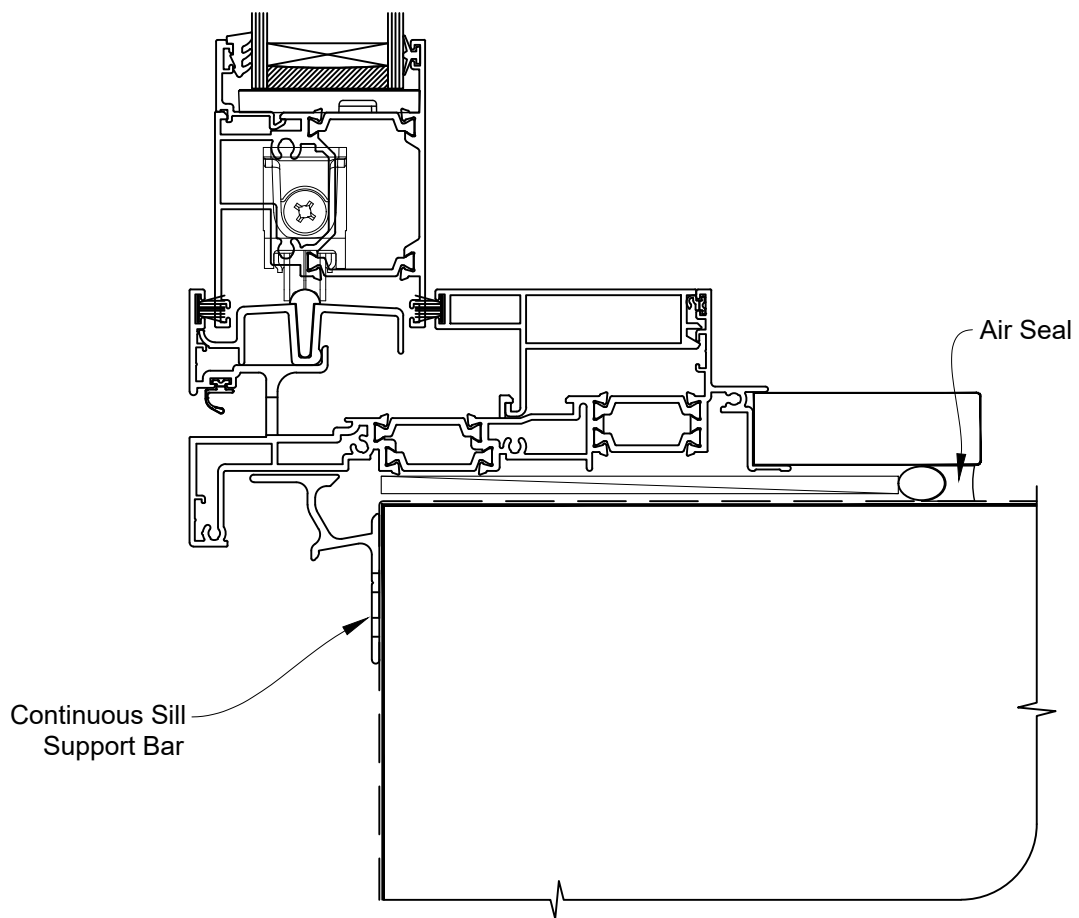

INSTALLATION DETAIL - 56mm METRO THERMAL HEART SLIDING DOOR OUT ON FLAT SHEET CAVITY CONSTRUCTION

Date: 01.03.23

Scale: 1:2

CAD Ref.: TM56SDFS-CH

INSTALLATION DETAIL - 56mm METRO THERMAL HEART SLIDING DOOR OUT ON FLAT SHEET CAVITY CONSTRUCTION

Date: 01.03.23

Scale: 1:2

CAD Ref.: TM56SDFS-CJ

INSTALLATION DETAIL - 56mm METRO THERMAL HEART SLIDING DOOR OUT ON FLAT SHEET CAVITY CONSTRUCTION

Date: 01.03.23

Scale: 1:2

CAD Ref.: TM56SDFS-CS

INSTALLATION DETAIL - 56mm METRO THERMAL HEART SLIDING DOOR ON FLAT SHEET DIRECT FIXED CLADDING

Date: 01.03.23

Scale: 1:2

CAD Ref.: TM56SDFS-DH

**INSTALLATION DETAIL - 56mm METRO THERMAL HEART
SLIDING DOOR ON FLAT SHEET
DIRECT FIXED CLADDING**

Date: 01.03.23

Scale: 1:2

CAD Ref.: TM56SDFS-DS

INSTALLATION DETAIL - 56mm METRO THERMAL HEART SLIDING DOOR ON FLAT SHEET DIRECT FIXED CLADDING

Date: 01.03.23

Scale: 1:2

CAD Ref.: TM56SDFS-DJ