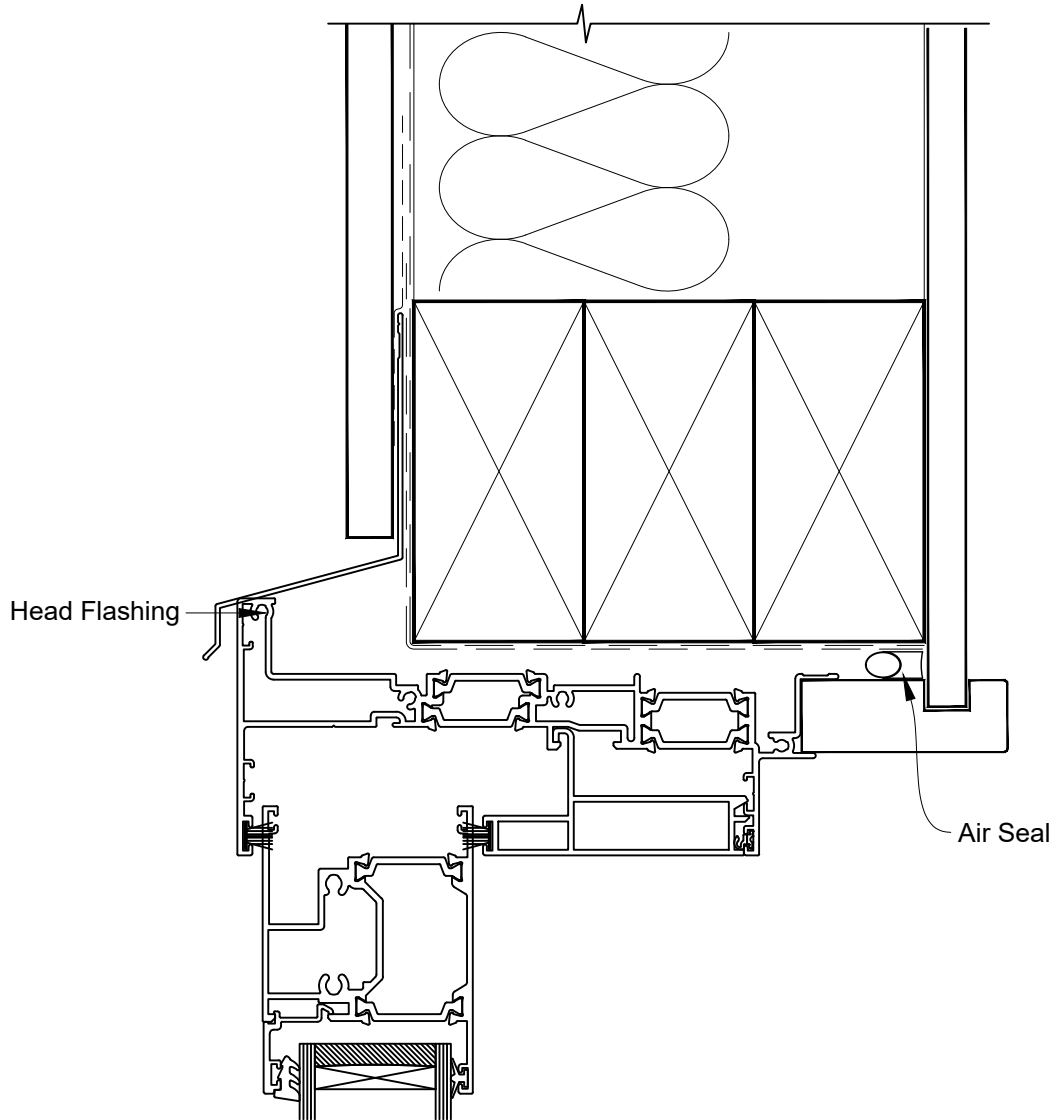

INSTALLATION DETAIL - 56mm METRO THERMAL HEART SLIDING DOOR OUT ON FLAT SHEET CAVITY CONSTRUCTION

Date: 01.03.23

Scale: 1:2

CAD Ref.: TM56SDFS-CH

INSTALLATION DETAIL - 56mm METRO THERMAL HEART SLIDING DOOR OUT ON FLAT SHEET CAVITY CONSTRUCTION

Date: 01.03.23

Scale: 1:2

CAD Ref.: TM56SDFS-CJ

INSTALLATION DETAIL - 56mm METRO THERMAL HEART SLIDING DOOR OUT ON FLAT SHEET CAVITY CONSTRUCTION

Date: 01.03.23

Scale: 1:2

CAD Ref.: TM56SDFS-CS

INSTALLATION DETAIL - 56mm METRO THERMAL HEART SLIDING DOOR ON FLAT SHEET DIRECT FIXED CLADDING

Date: 01.03.23

Scale: 1:2

CAD Ref.: TM56SDFS-DH

**INSTALLATION DETAIL - 56mm METRO THERMAL HEART
SLIDING DOOR ON FLAT SHEET
DIRECT FIXED CLADDING**

Date: 01.03.23

Scale: 1:2

CAD Ref.: TM56SDFS-DS

INSTALLATION DETAIL - 56mm METRO THERMAL HEART SLIDING DOOR ON FLAT SHEET DIRECT FIXED CLADDING

Date: 01.03.23

Scale: 1:2

CAD Ref.: TM56SDFS-DJ