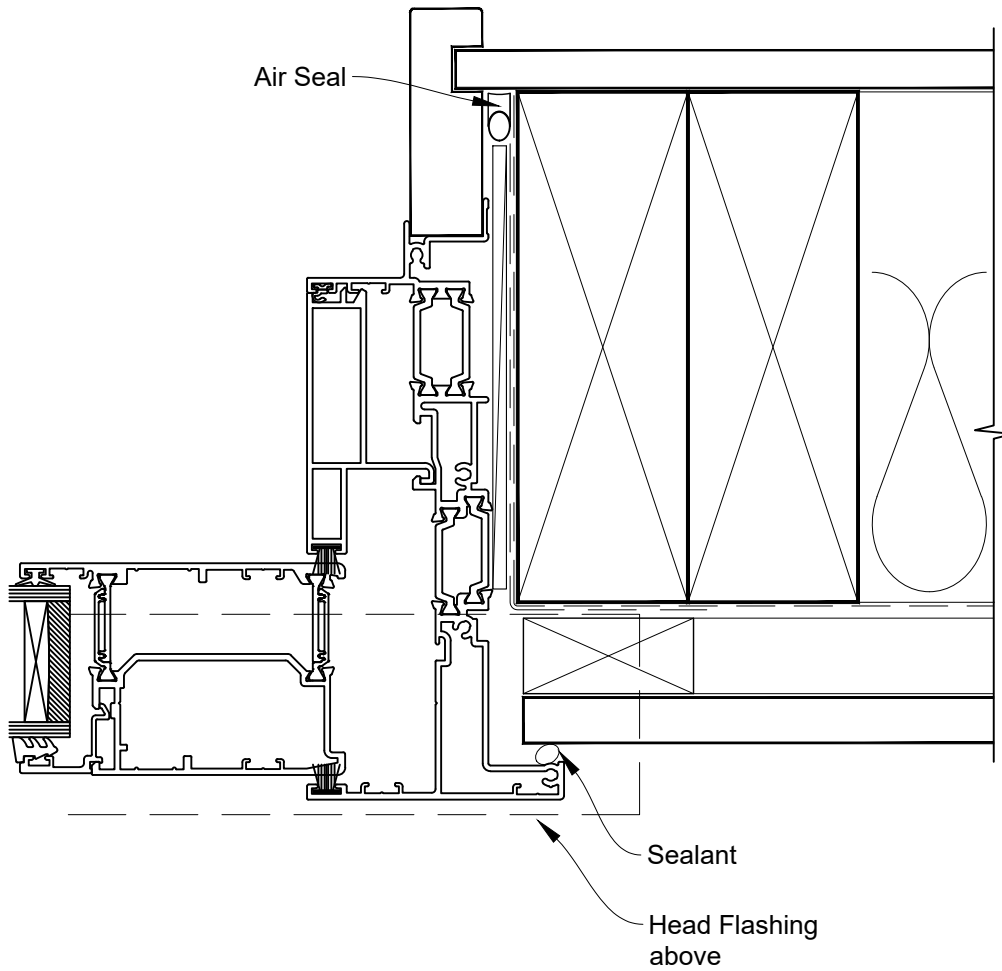

INSTALLATION DETAIL - 56mm METRO THERMAL HEART SLIDING DOOR OUT ON FLAT SHEET CAVITY CONSTRUCTION

Date: 01.03.23

Scale: 1:2

CAD Ref.: TM56SDFS-CH

INSTALLATION DETAIL - 56mm METRO THERMAL HEART SLIDING DOOR OUT ON FLAT SHEET CAVITY CONSTRUCTION

Date: 01.03.23

Scale: 1:2

CAD Ref.: TM56SDFS-CJ

INSTALLATION DETAIL - 56mm METRO THERMAL HEART SLIDING DOOR OUT ON FLAT SHEET CAVITY CONSTRUCTION

Date: 01.03.23

Scale: 1:2

CAD Ref.: TM56SDFS-CS

INSTALLATION DETAIL - 56mm METRO THERMAL HEART SLIDING DOOR ON FLAT SHEET DIRECT FIXED CLADDING

Date: 01.03.23

Scale: 1:2

CAD Ref.: TM56SDFS-DH

**INSTALLATION DETAIL - 56mm METRO THERMAL HEART
SLIDING DOOR ON FLAT SHEET
DIRECT FIXED CLADDING**

Date: 01.03.23

Scale: 1:2

CAD Ref.: TM56SDFS-DS

INSTALLATION DETAIL - 56mm METRO THERMAL HEART SLIDING DOOR ON FLAT SHEET DIRECT FIXED CLADDING

Date: 01.03.23

Scale: 1:2

CAD Ref.: TM56SDFS-DJ