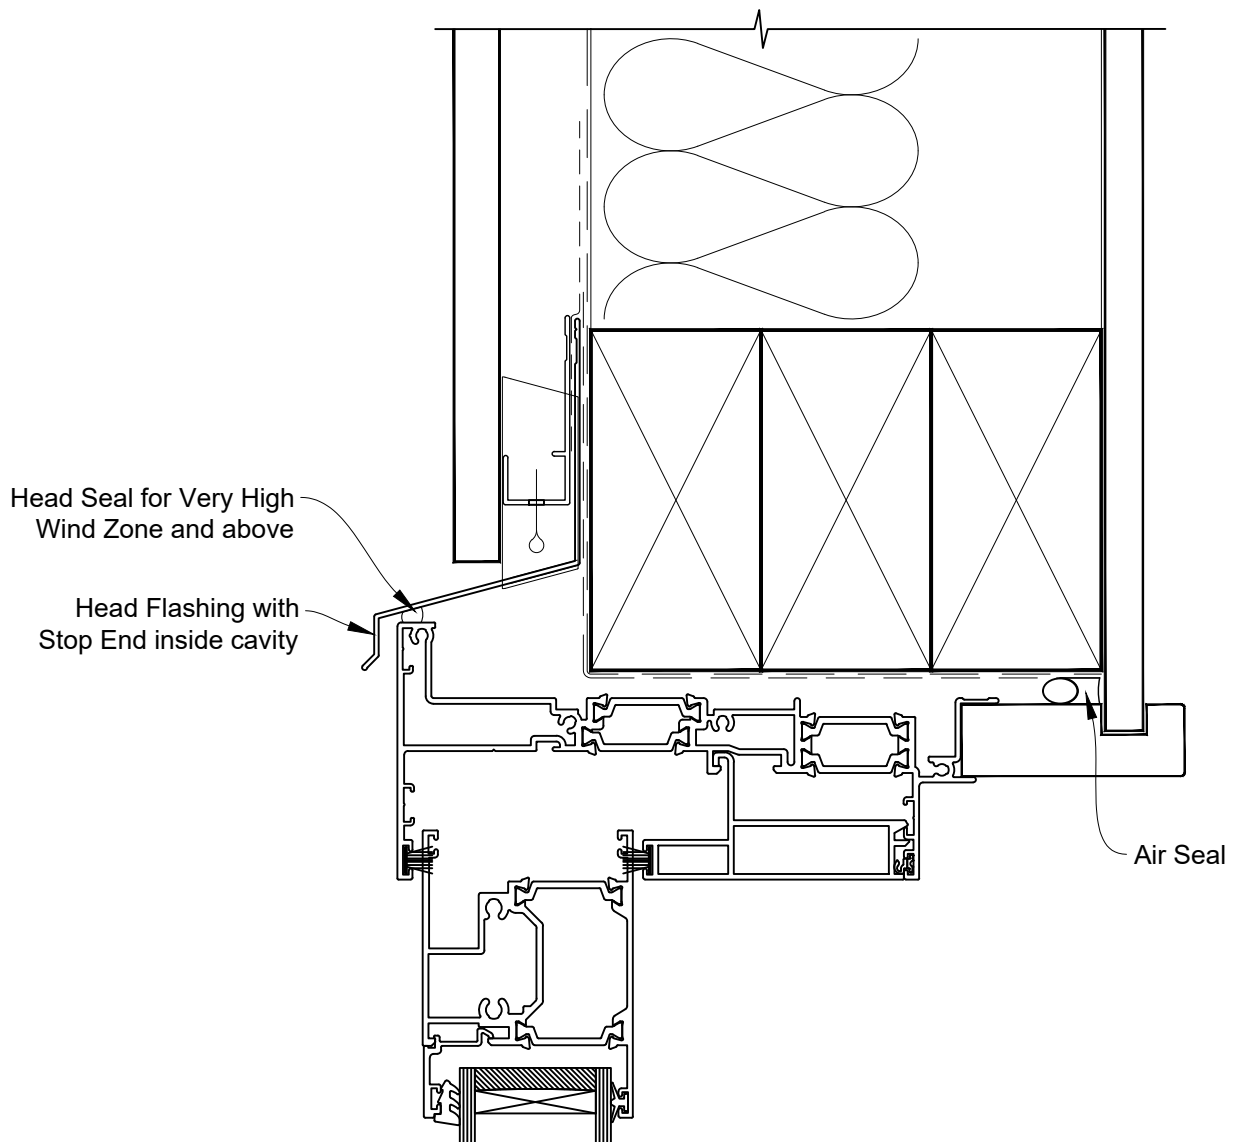

INSTALLATION DETAIL - 56mm METRO THERMAL HEART SLIDING DOOR OUT ON FLAT SHEET CAVITY CONSTRUCTION

Date: 01.03.23

Scale: 1:2

CAD Ref.: TM56SDFS-CH

INSTALLATION DETAIL - 56mm METRO THERMAL HEART SLIDING DOOR OUT ON FLAT SHEET CAVITY CONSTRUCTION

Date: 01.03.23

Scale: 1:2

CAD Ref.: TM56SDFS-CJ

INSTALLATION DETAIL - 56mm METRO THERMAL HEART SLIDING DOOR OUT ON FLAT SHEET CAVITY CONSTRUCTION

Date: 01.03.23

Scale: 1:2

CAD Ref.: TM56SDFS-CS

INSTALLATION DETAIL - 56mm METRO THERMAL HEART SLIDING DOOR ON FLAT SHEET DIRECT FIXED CLADDING

Date: 01.03.23

Scale: 1:2

CAD Ref.: TM56SDFS-DH

**INSTALLATION DETAIL - 56mm METRO THERMAL HEART
SLIDING DOOR ON FLAT SHEET
DIRECT FIXED CLADDING**

Date: 01.03.23

Scale: 1:2

CAD Ref.: TM56SDFS-DS

INSTALLATION DETAIL - 56mm METRO THERMAL HEART SLIDING DOOR ON FLAT SHEET DIRECT FIXED CLADDING

Date: 01.03.23

Scale: 1:2

CAD Ref.: TM56SDFS-DJ