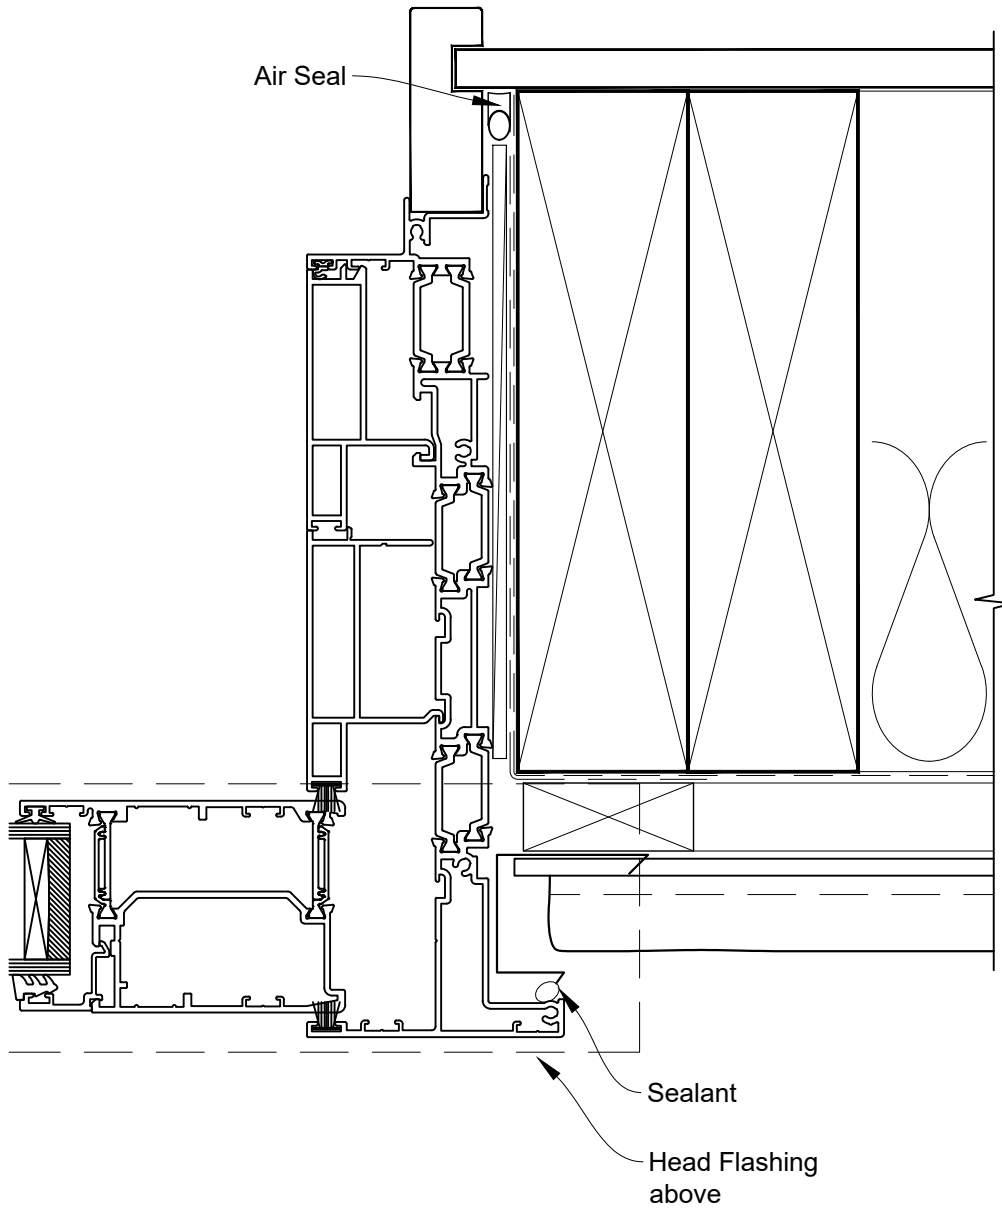

INSTALLATION DETAIL - 56mm METRO THERMAL HEART STACKER SLIDING DOOR ON STUCCO CAVITY CONSTRUCTION

Date: 01.03.23

Scale: 1:2

CAD Ref.: TM56MDST-CH

INSTALLATION DETAIL - 56mm METRO THERMAL HEART STACKER SLIDING DOOR ON STUCCO CAVITY CONSTRUCTION

Date: 01.03.23

Scale: 1:2

CAD Ref.: TM56MDST-CJ

INSTALLATION DETAIL - 56mm METRO THERMAL HEART STACKER SLIDING DOOR ON STUCCO CAVITY CONSTRUCTION

Date: 01.03.23

Scale: 1:2

CAD Ref.: TM56MDST-CS