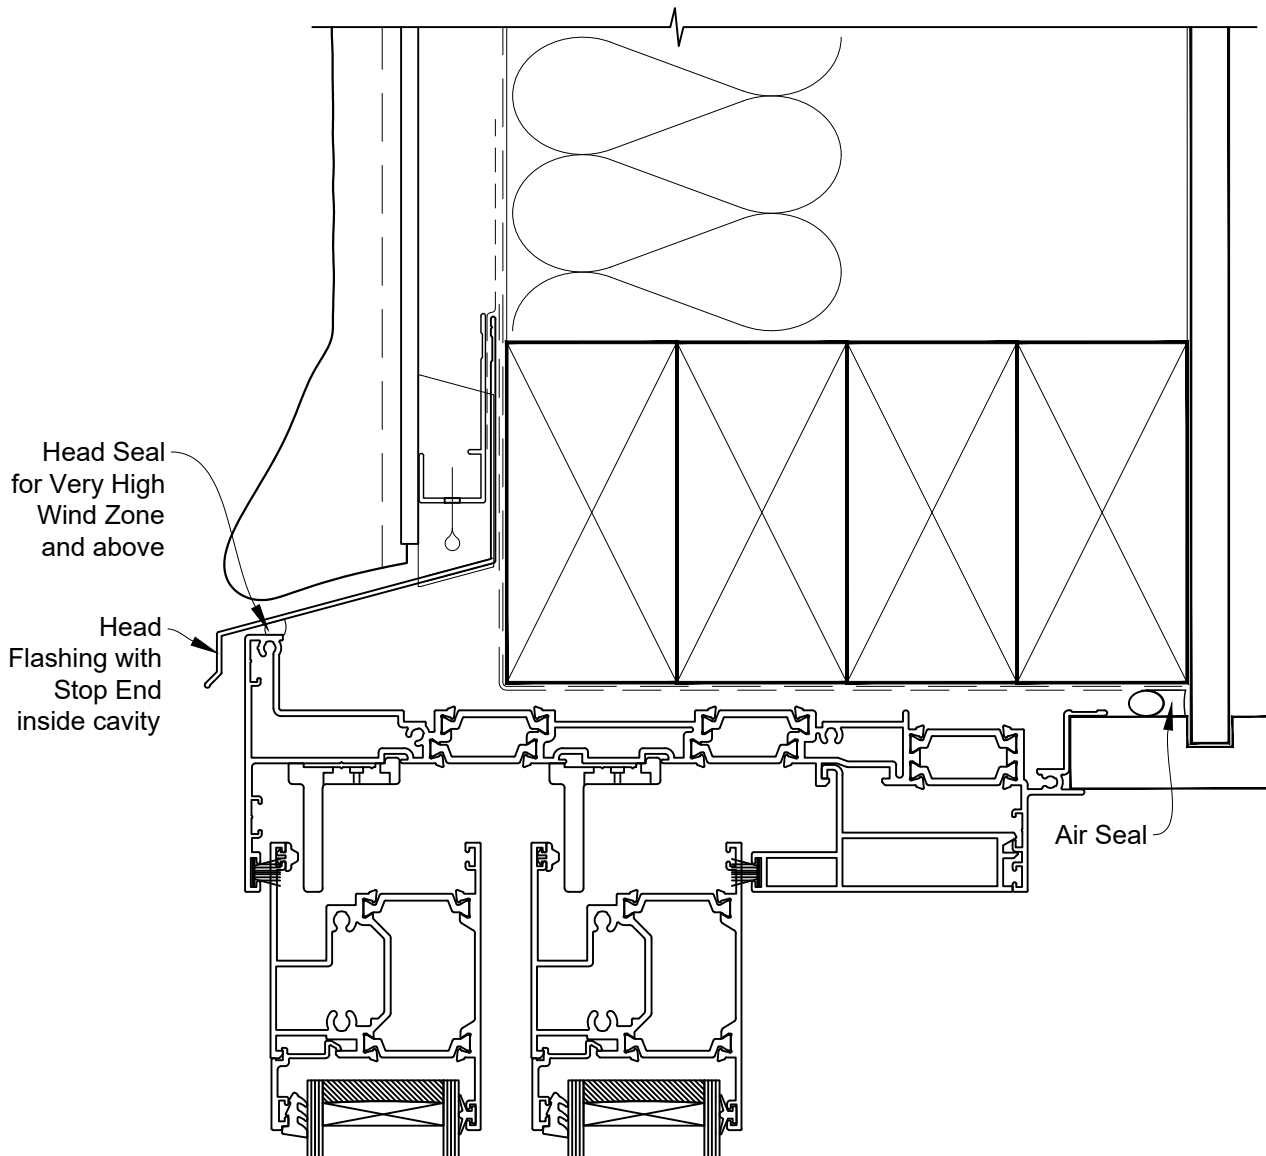

INSTALLATION DETAIL - 56mm METRO THERMAL HEART STACKER SLIDING DOOR ON STUCCO CAVITY CONSTRUCTION

Date: 01.03.23

Scale: 1:2

CAD Ref.: TM56MDST-CH

INSTALLATION DETAIL - 56mm METRO THERMAL HEART STACKER SLIDING DOOR ON STUCCO CAVITY CONSTRUCTION

Date: 01.03.23

Scale: 1:2

CAD Ref.: TM56MDST-CJ

INSTALLATION DETAIL - 56mm METRO THERMAL HEART STACKER SLIDING DOOR ON STUCCO CAVITY CONSTRUCTION

Date: 01.03.23

Scale: 1:2

CAD Ref.: TM56MDST-CS