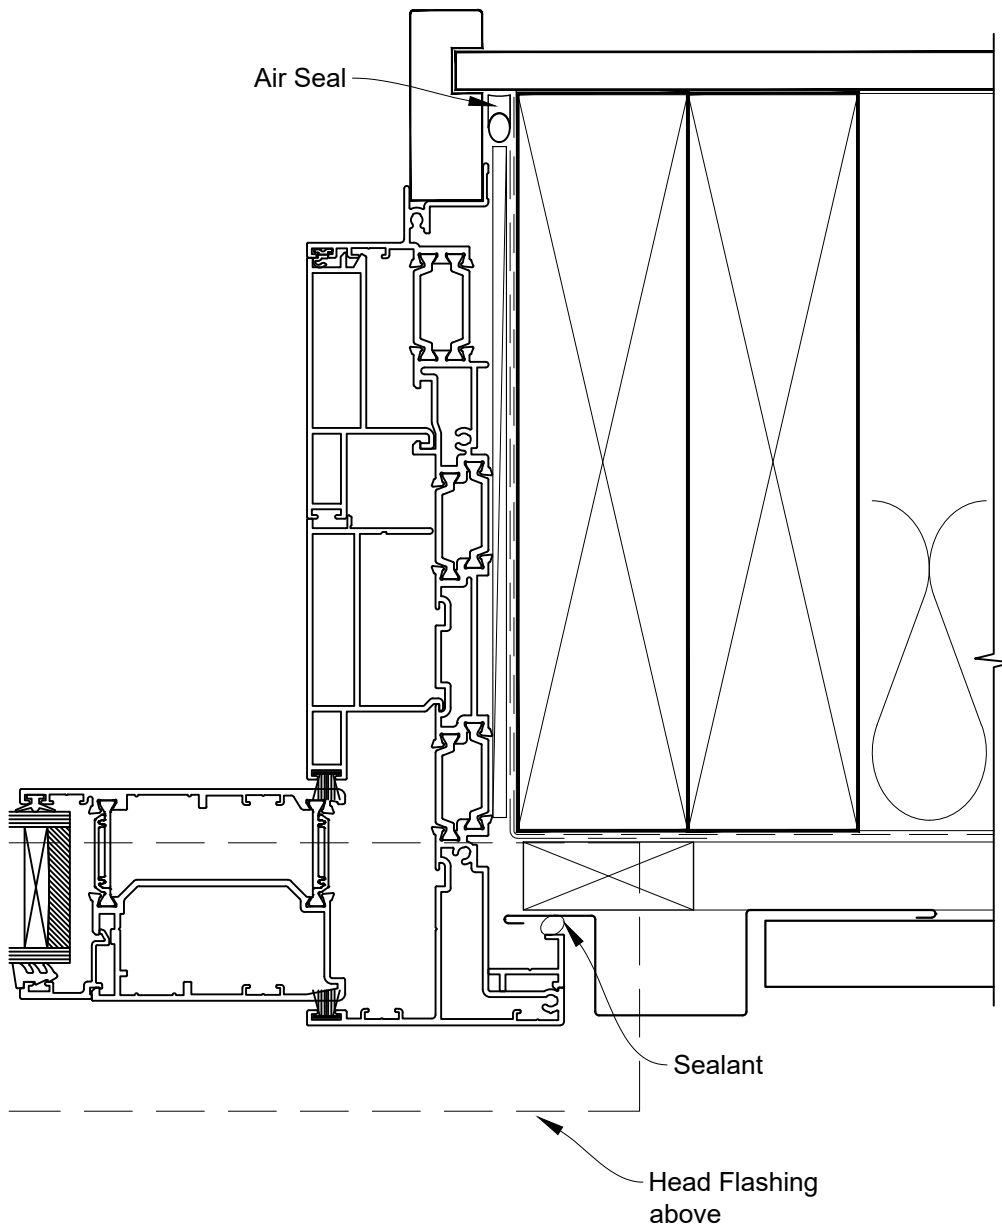

INSTALLATION DETAIL - 56mm METRO THERMAL HEART STACKER SLIDING DOOR ON PROFILE METAL CAVITY CONSTRUCTION

Date: 01.03.23

Scale: 1:2

CAD Ref.: TM56MDPM-CH

INSTALLATION DETAIL - 56mm METRO THERMAL HEART STACKER SLIDING DOOR ON PROFILE METAL CAVITY CONSTRUCTION

Date: 01.03.23

Scale: 1:2

CAD Ref.: TM56MDPM-CJ

INSTALLATION DETAIL - 56mm METRO THERMAL HEART STACKER SLIDING DOOR ON PROFILE METAL CAVITY CONSTRUCTION

Date: 01.03.23

Scale: 1:2

CAD Ref.: TM56MDPM-CS