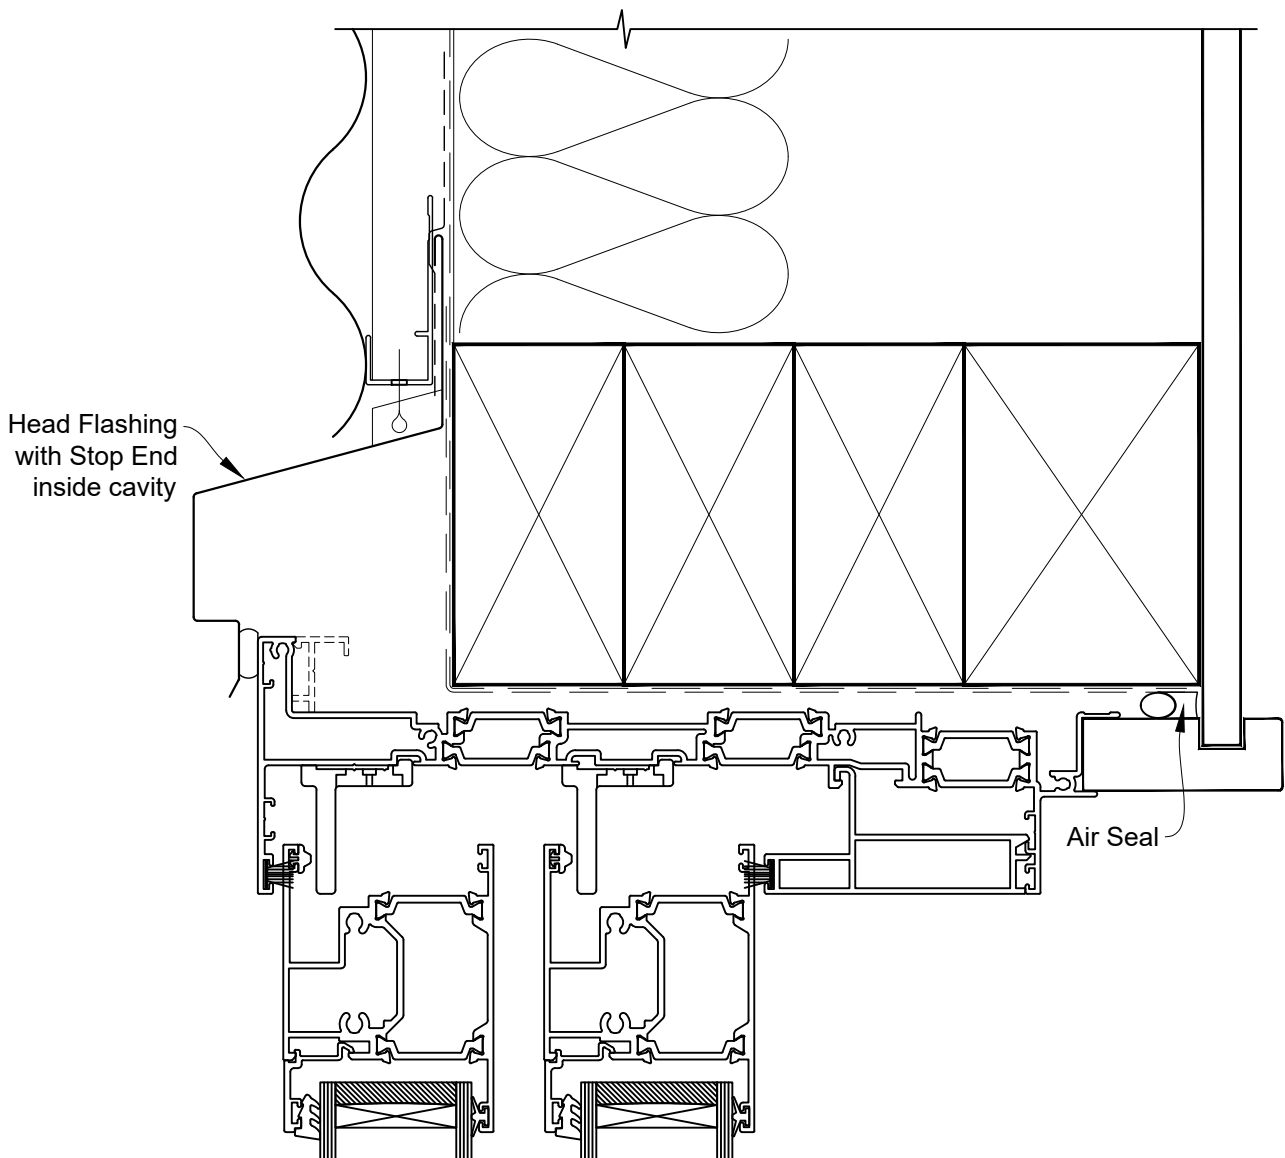

INSTALLATION DETAIL - 56mm METRO THERMAL HEART STACKER SLIDING DOOR ON PROFILE METAL CAVITY CONSTRUCTION

Date: 01.03.23

Scale: 1:2

CAD Ref.: TM56MDPM-CH

INSTALLATION DETAIL - 56mm METRO THERMAL HEART STACKER SLIDING DOOR ON PROFILE METAL CAVITY CONSTRUCTION

Date: 01.03.23

Scale: 1:2

CAD Ref.: TM56MDPM-CJ

INSTALLATION DETAIL - 56mm METRO THERMAL HEART STACKER SLIDING DOOR ON PROFILE METAL CAVITY CONSTRUCTION

Date: 01.03.23

Scale: 1:2

CAD Ref.: TM56MDPM-CS