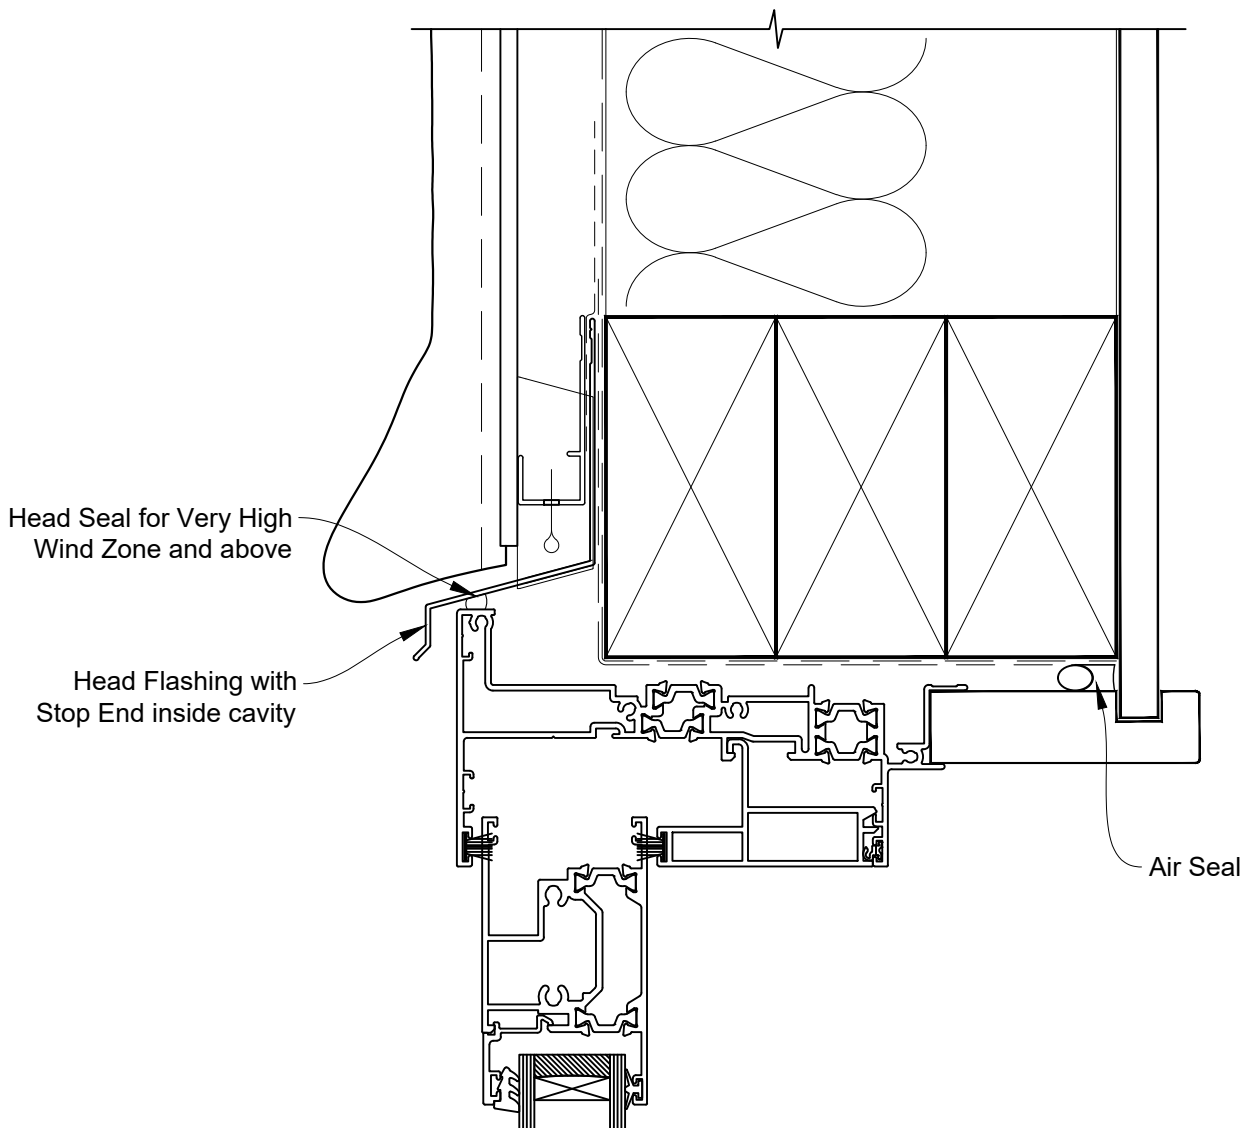

INSTALLATION DETAIL - 44mm METRO THERMAL HEART SLIDING DOOR OUT ON STUCCO CAVITY CONSTRUCTION

Date: 01.03.23

Scale: 1:2

CAD Ref.: TM44SDST-CH

INSTALLATION DETAIL - 44mm METRO THERMAL HEART SLIDING DOOR OUT ON STUCCO CAVITY CONSTRUCTION

Date: 01.03.23

Scale: 1:2

CAD Ref.: TM44SDST-CJ

INSTALLATION DETAIL - 44mm METRO THERMAL HEART SLIDING DOOR OUT ON STUCCO CAVITY CONSTRUCTION

Date: 01.03.23

Scale: 1:2

CAD Ref.: TM44SDST-CS