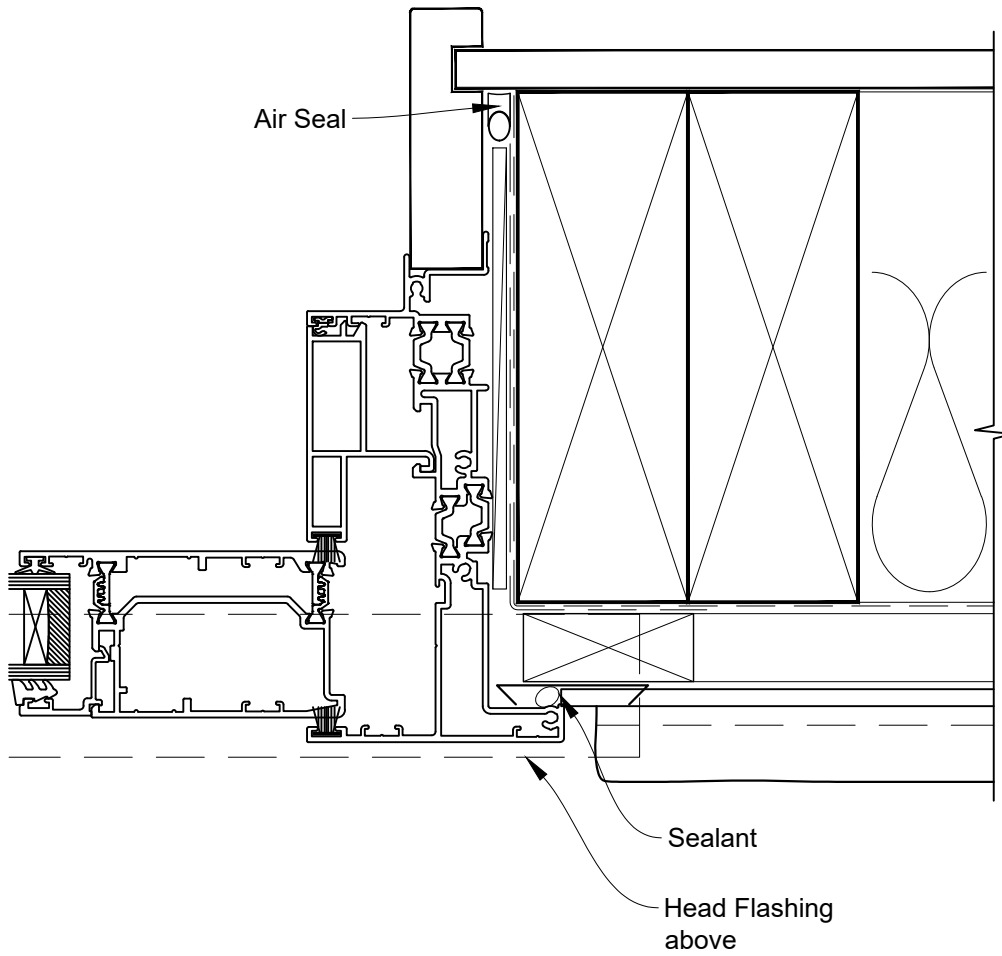

INSTALLATION DETAIL - 44mm METRO THERMAL HEART SLIDING DOOR OUT ON STUCCO CAVITY CONSTRUCTION

Date: 01.03.23

Scale: 1:2

CAD Ref.: TM44SDST-CH

INSTALLATION DETAIL - 44mm METRO THERMAL HEART SLIDING DOOR OUT ON STUCCO CAVITY CONSTRUCTION

Date: 01.03.23

Scale: 1:2

CAD Ref.: TM44SDST-CJ

INSTALLATION DETAIL - 44mm METRO THERMAL HEART SLIDING DOOR OUT ON STUCCO CAVITY CONSTRUCTION

Date: 01.03.23

Scale: 1:2

CAD Ref.: TM44SDST-CS