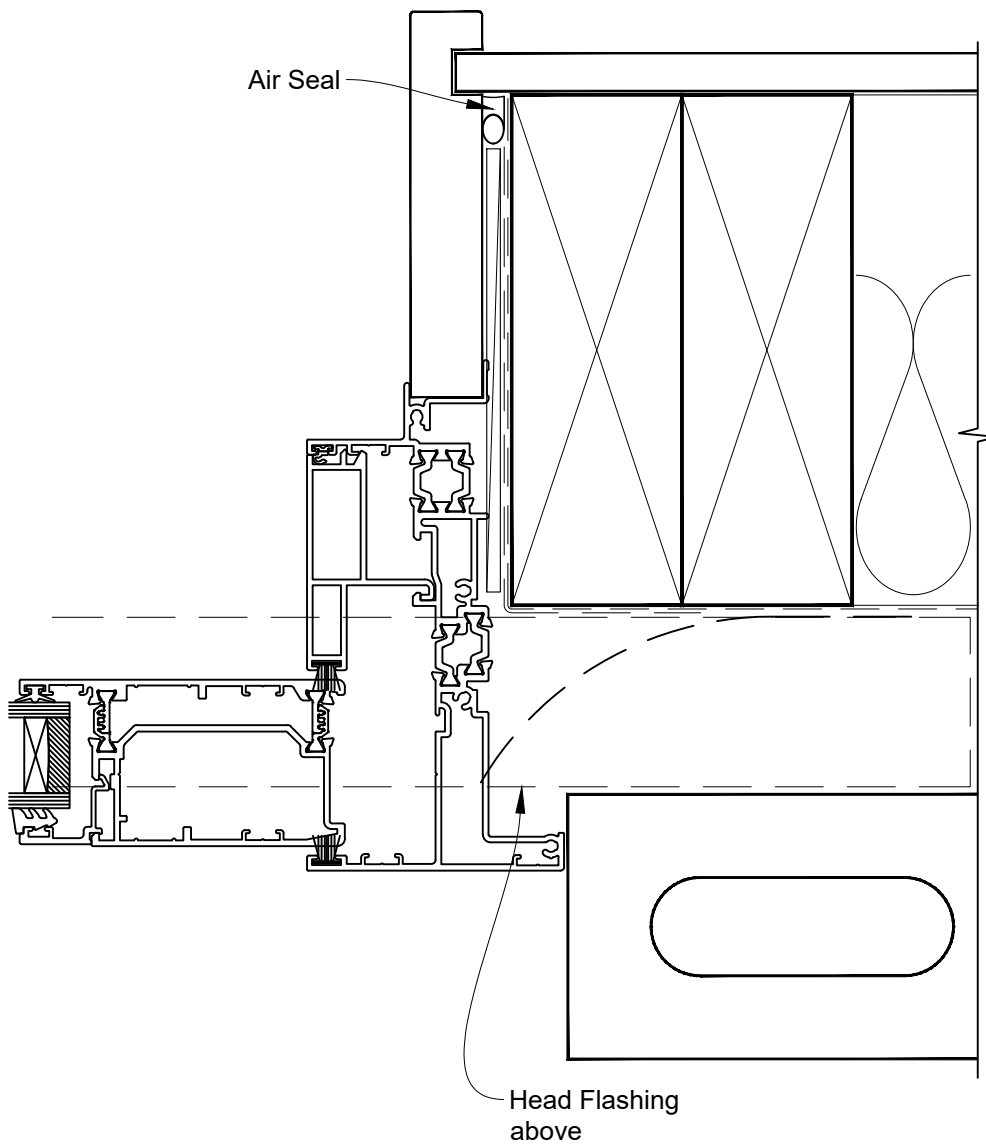

# INSTALLATION DETAIL - 44mm METRO THERMAL HEART SLIDING DOOR ON BRICK VENEER CAVITY CONSTRUCTION

Date: 01.03.23

Scale: 1:2

CAD Ref.: TM44SDBV-CH

# INSTALLATION DETAIL - 44mm METRO THERMAL HEART SLIDING DOOR ON BRICK VENEER CAVITY CONSTRUCTION

Date: 01.03.23

Scale: 1:2

CAD Ref.: TM44SDBV-CJ

# INSTALLATION DETAIL - 44mm METRO THERMAL HEART SLIDING DOOR ON BRICK VENEER CAVITY CONSTRUCTION

Date: 01.03.23

Scale: 1:2

CAD Ref.: TM44SDBV-CS