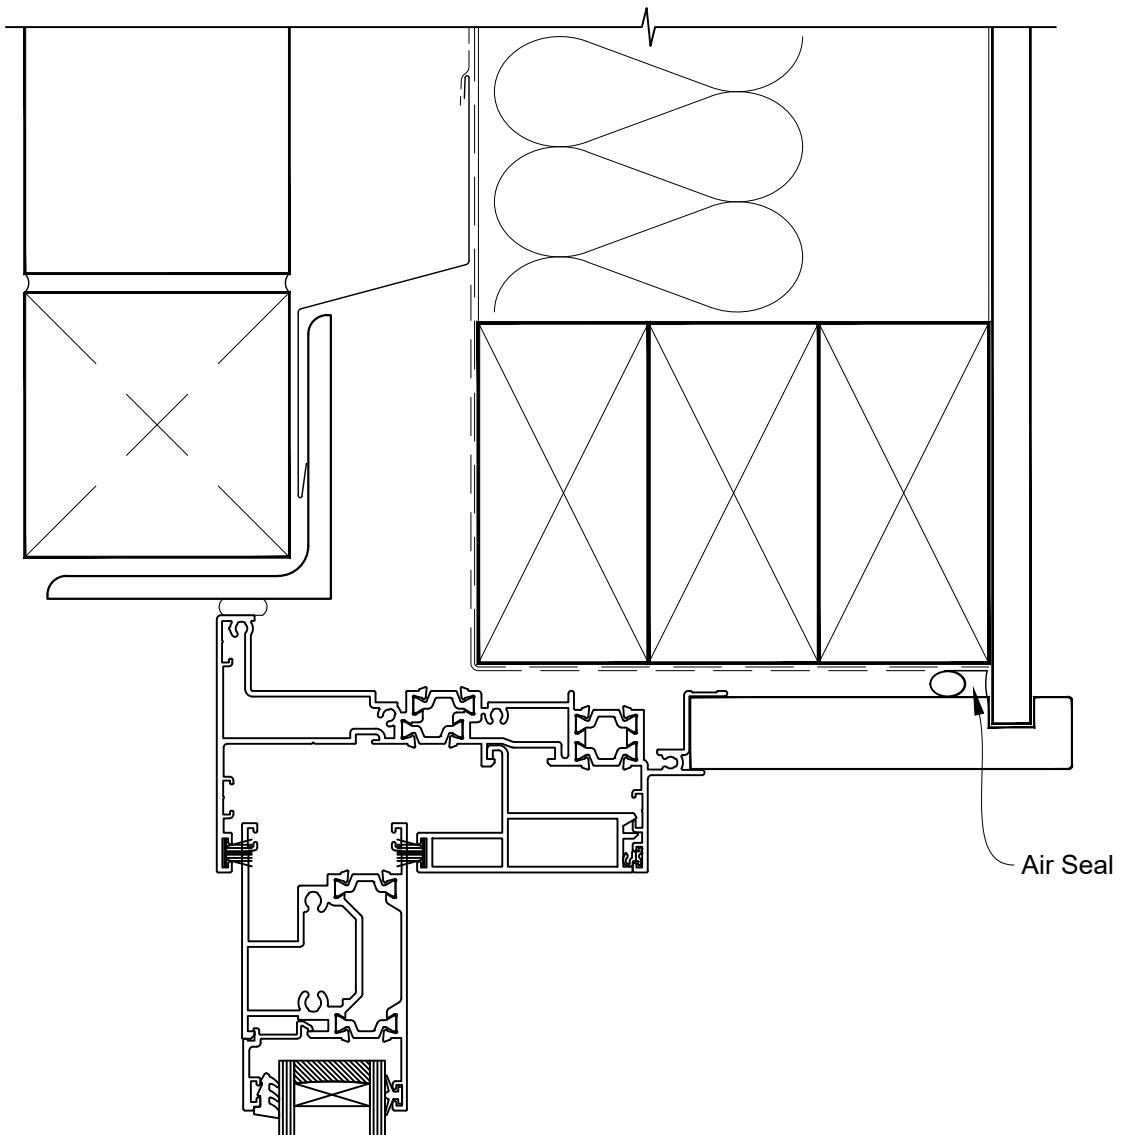

# INSTALLATION DETAIL - 44mm METRO THERMAL HEART SLIDING DOOR ON BRICK VENEER CAVITY CONSTRUCTION

Date: 01.03.23

Scale: 1:2

CAD Ref.: TM44SDBV-CH

# INSTALLATION DETAIL - 44mm METRO THERMAL HEART SLIDING DOOR ON BRICK VENEER CAVITY CONSTRUCTION

Date: 01.03.23

Scale: 1:2

CAD Ref.: TM44SDBV-CJ

# INSTALLATION DETAIL - 44mm METRO THERMAL HEART SLIDING DOOR ON BRICK VENEER CAVITY CONSTRUCTION

Date: 01.03.23

Scale: 1:2

CAD Ref.: TM44SDBV-CS